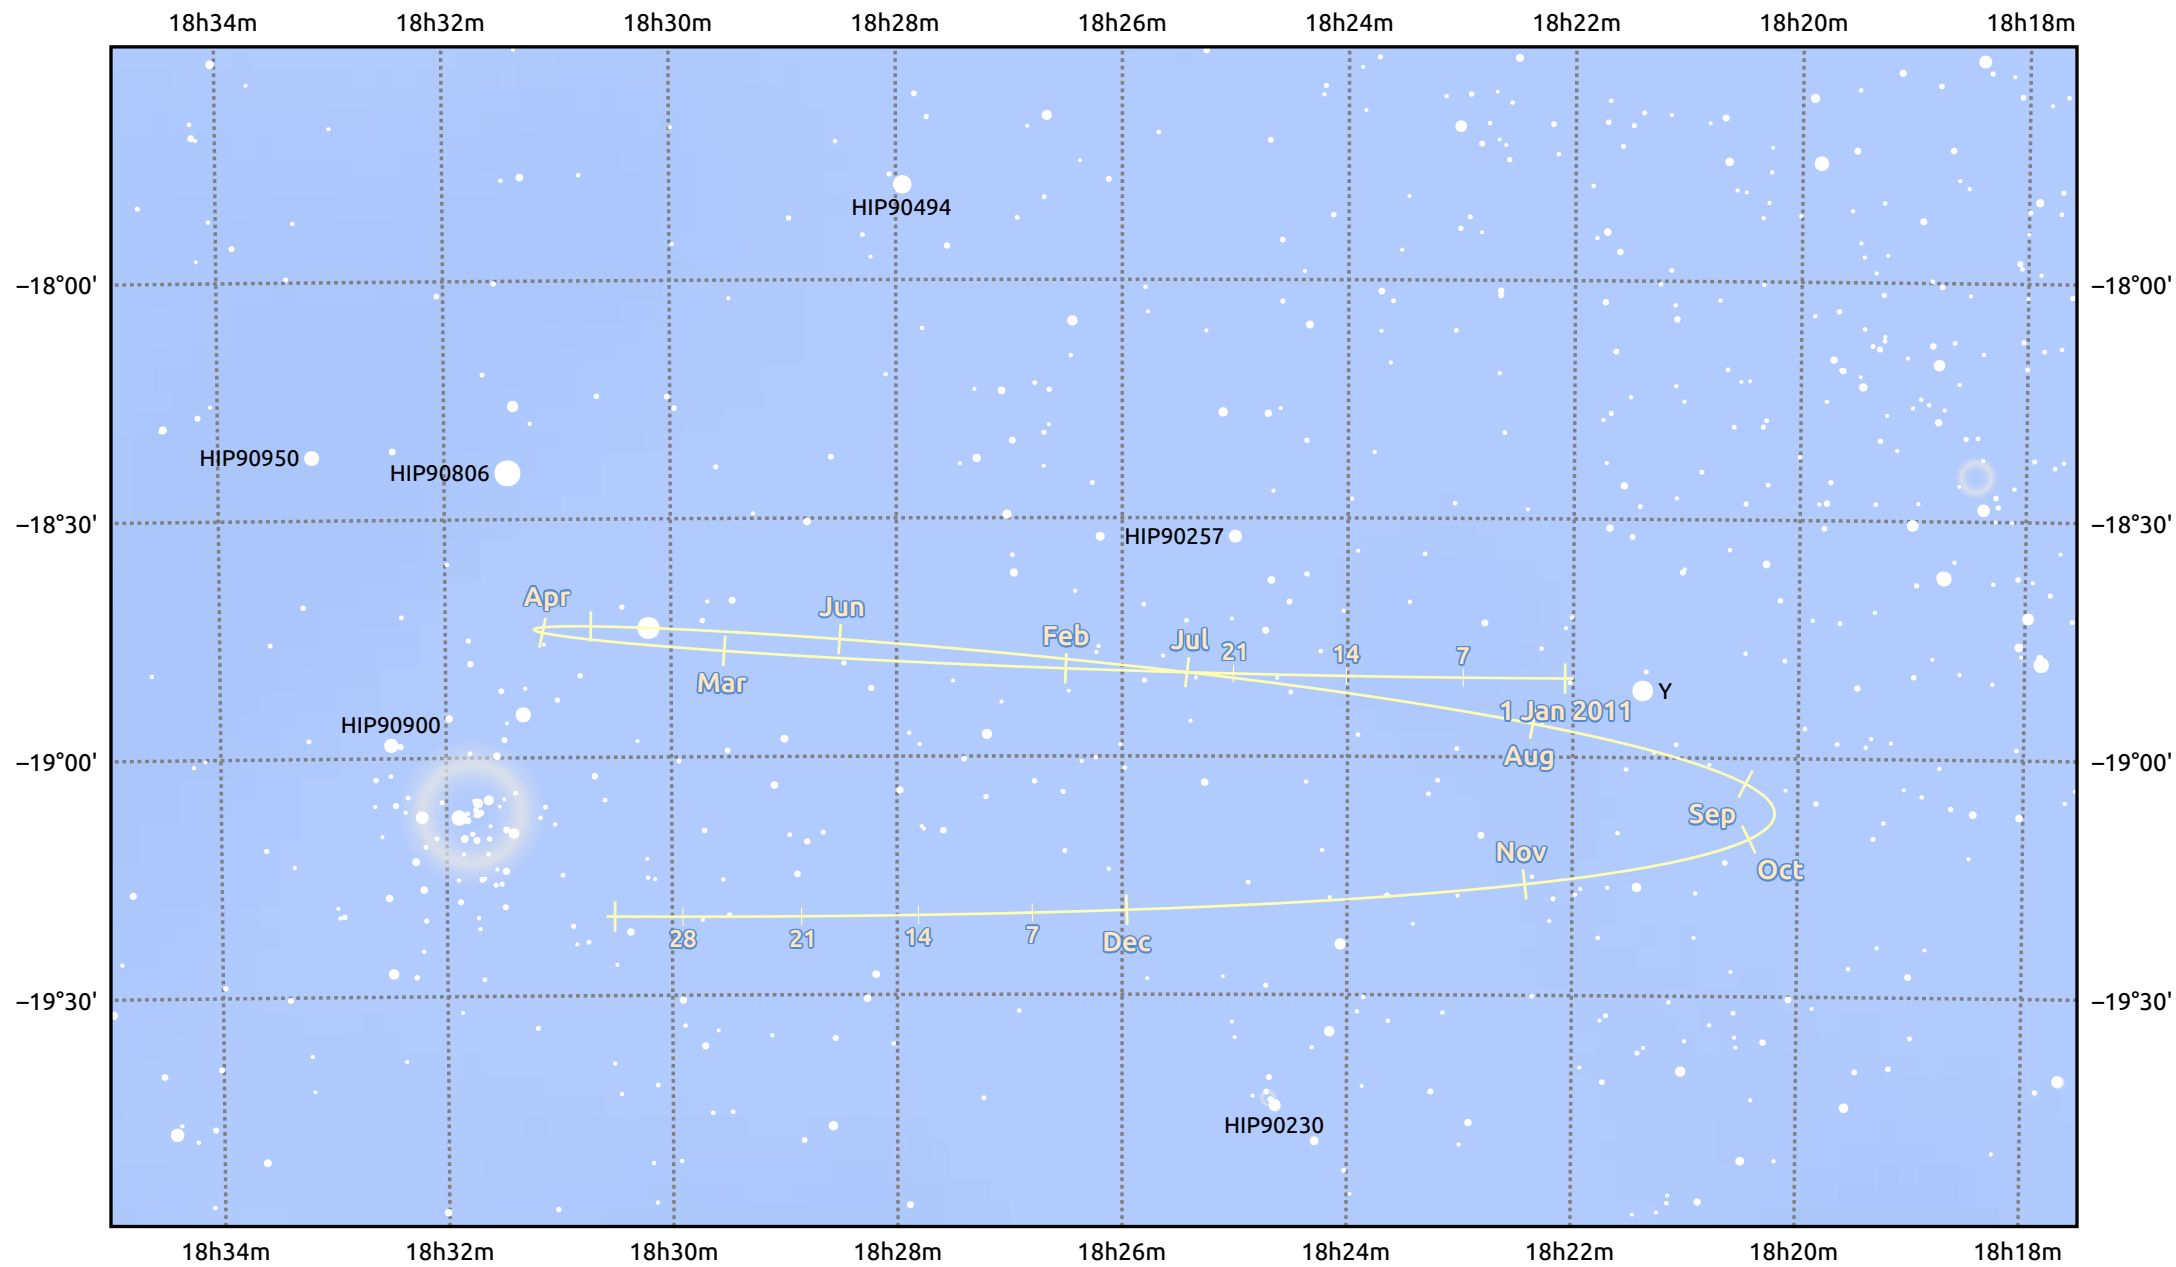

The path of Pluto in 2011

© Dominic Ford 2011–2025. Date markers placed at midnight UTC. Downloaded from <https://in-the-sky.org>

Magnitude scale: 11.0 10.0 9.0 8.0 7.0 6.0 5.0

Ecliptic Plane

- Galaxy
- Bright nebula
- Open cluster
- Globular cluster
- Planetary nebula