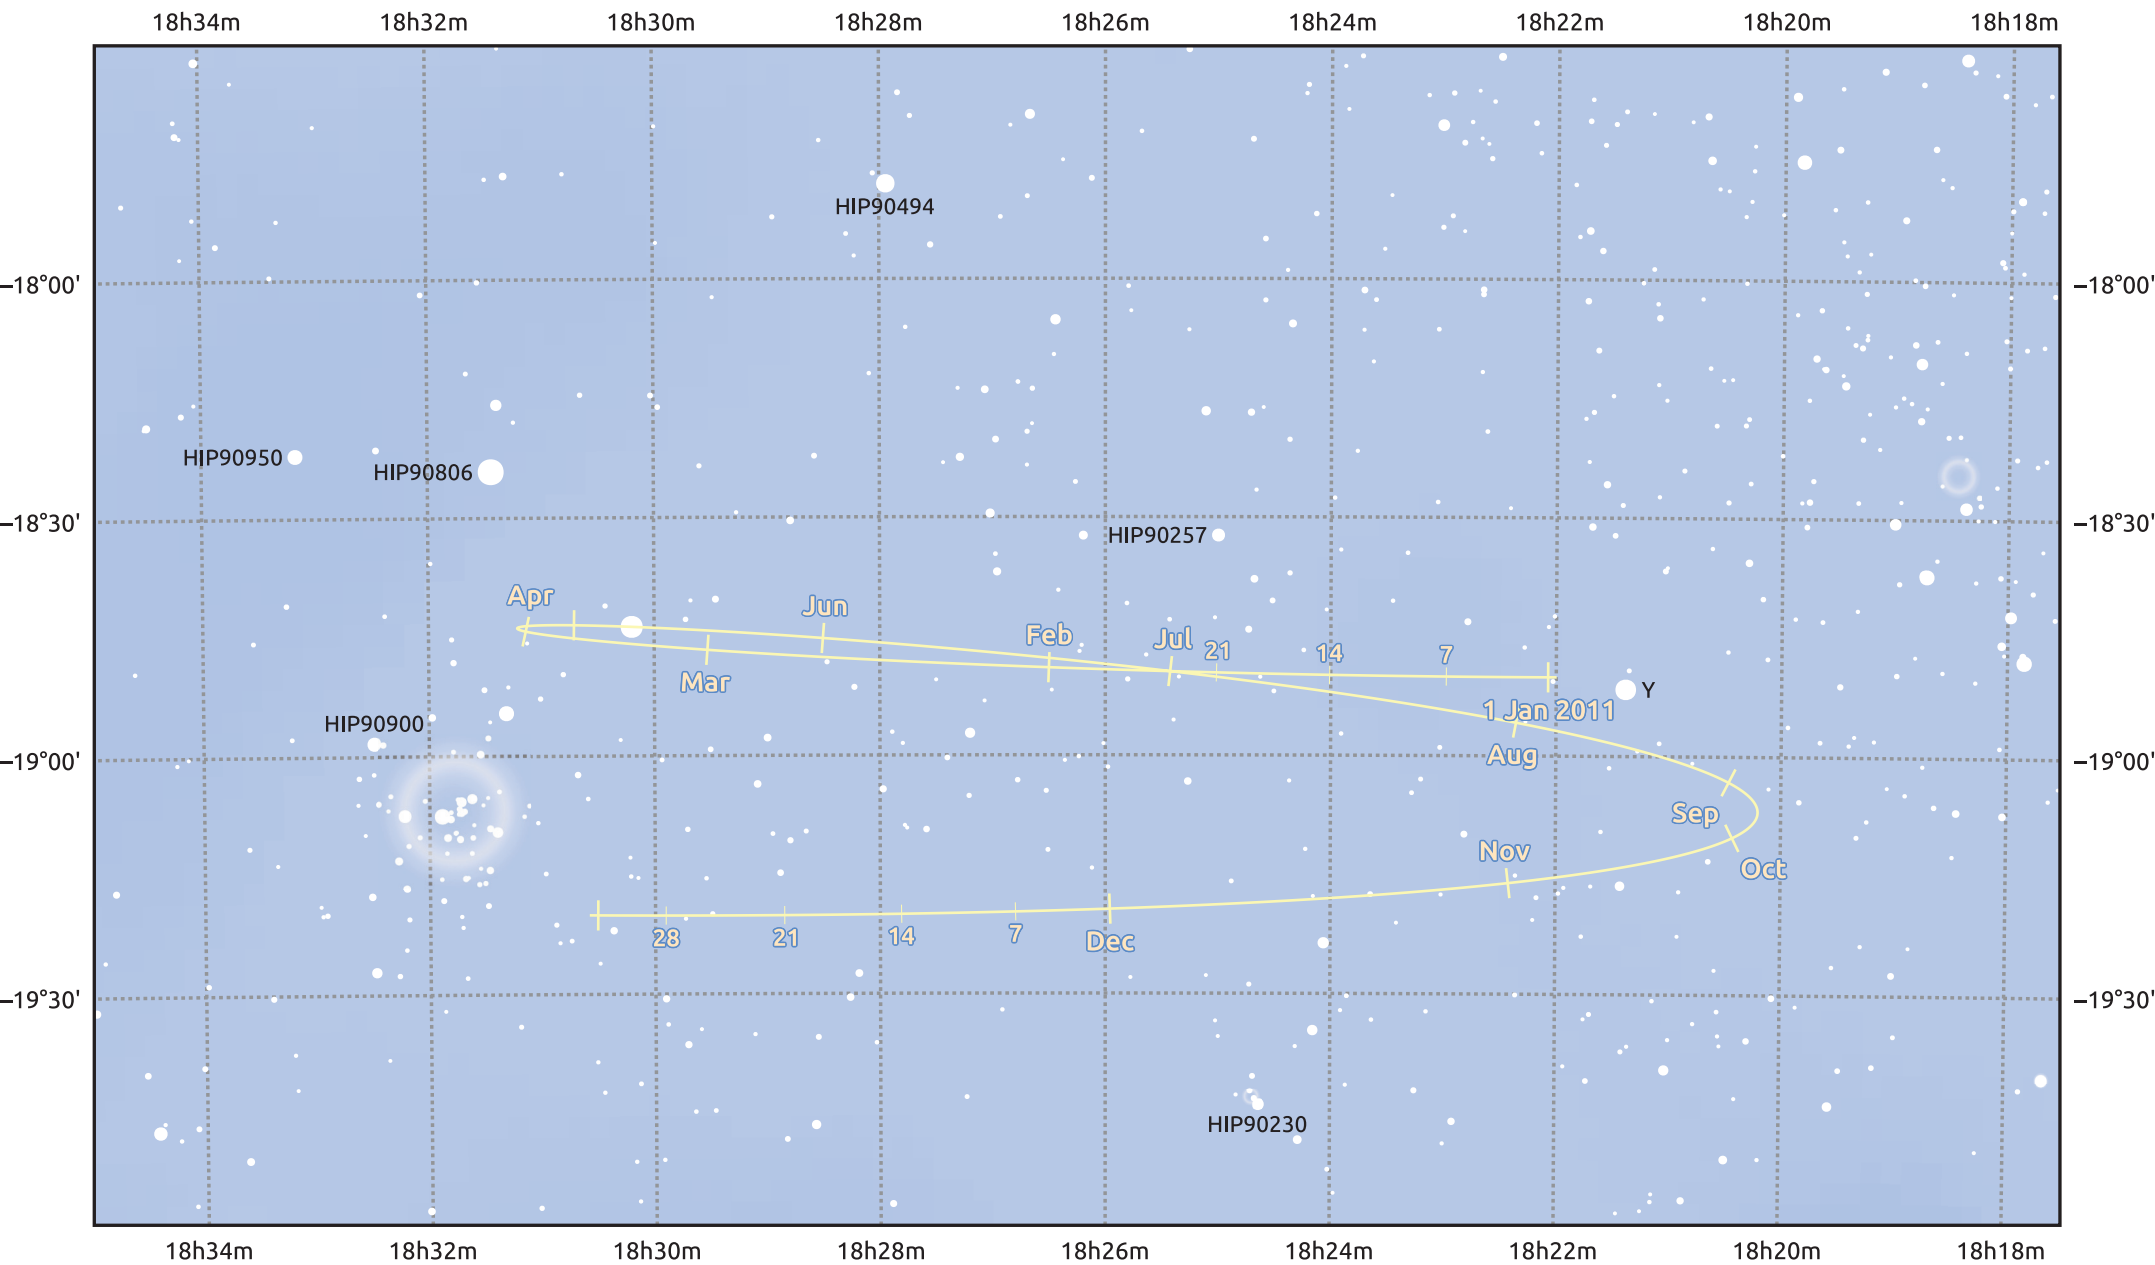

# The path of Pluto in 2011

© Dominic Ford 2011–2025. Date markers placed at midnight UTC. Downloaded from <https://in-the-sky.org>

Magnitude scale: · 11.0 · 10.0 · 9.0 · 8.0 · 7.0 ● 6.0 ● 5.0

— Ecliptic Plane

Galaxy Bright nebula Open cluster Globular cluster Planetary nebula

Date	Mag
2011 Jan 1	14.7
2011 Apr 1	14.8
2011 Jul 1	14.5
2011 Oct 1	14.8
2012 Jan 1	14.7