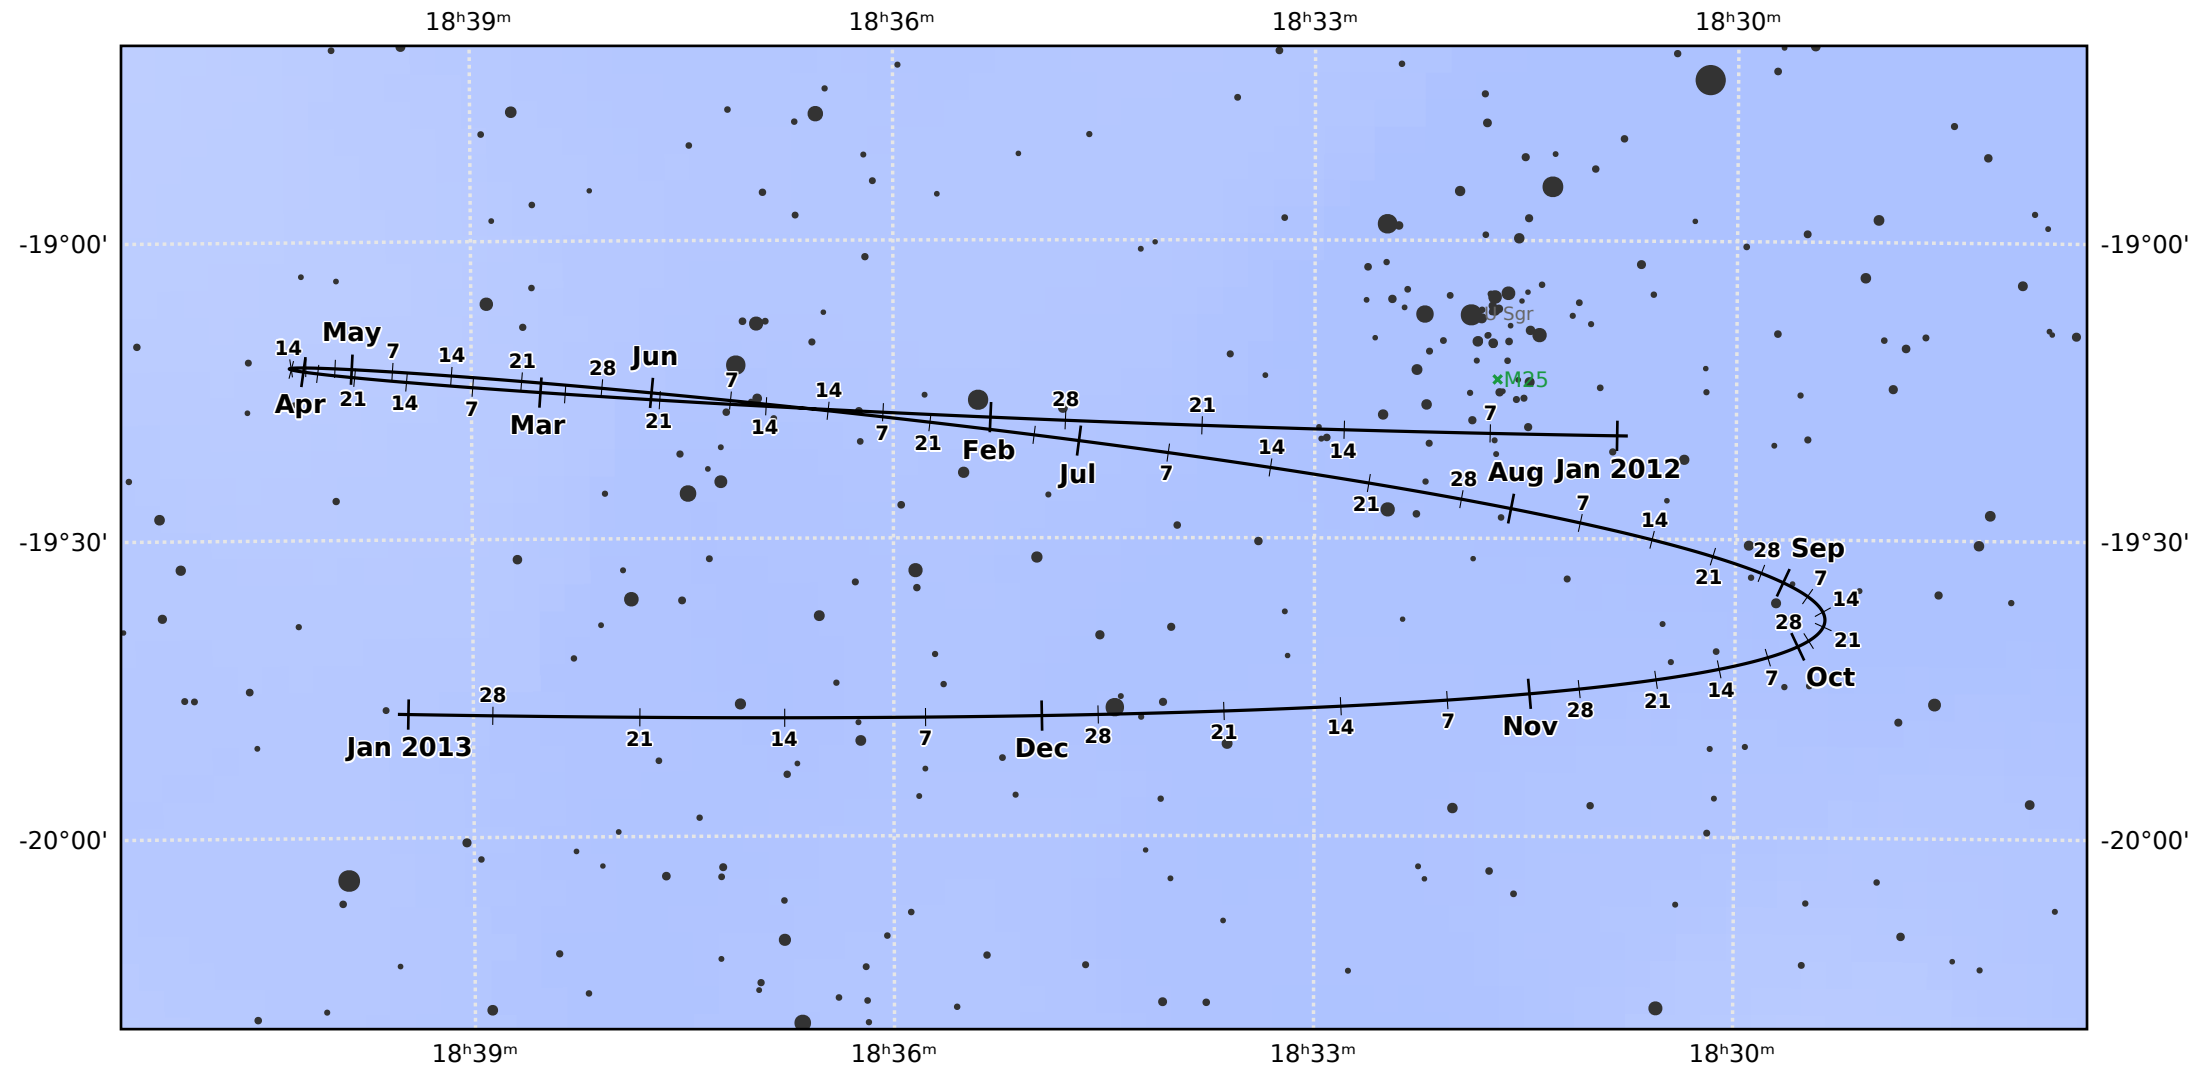

# The path of Pluto in 2012

© Dominic Ford 2011-2021. Downloaded from <https://in-the-sky.org>

Magnitude scale: •11.0 •10.5 •10.0 •9.5 •9.0 •8.5 •8.0 •7.5 •7.0 •6.5 •6.0 •5.5

— The Equator — Ecliptic Plane — Galactic Plane