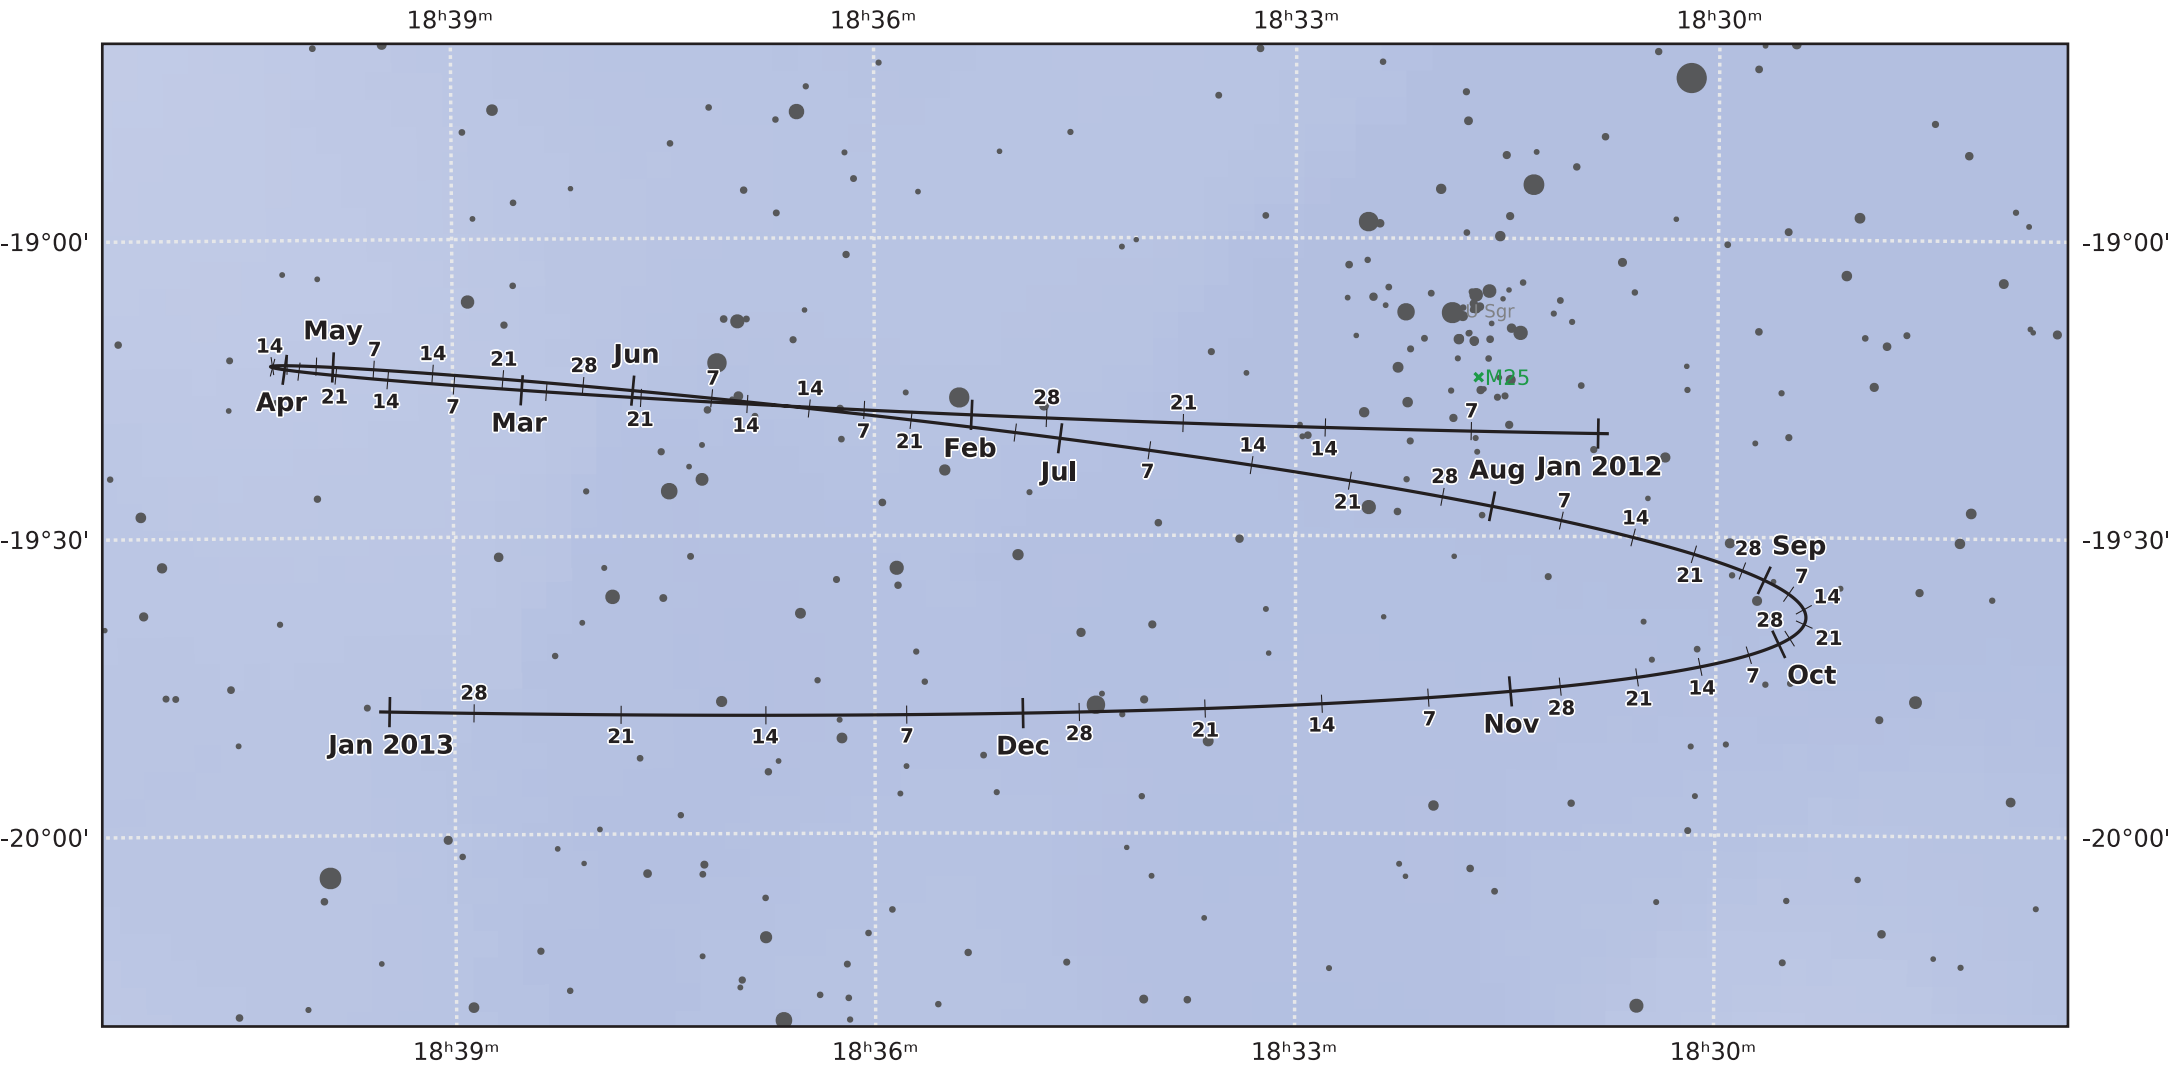

# The path of Pluto in 2012

© Dominic Ford 2011-2021. Downloaded from <https://in-the-sky.org>

Magnitude scale: •11.0 •10.5 •10.0 •9.5 •9.0 •8.5 •8.0 •7.5 •7.0 •6.5 •6.0 •5.5

— The Equator — Ecliptic Plane — Galactic Plane