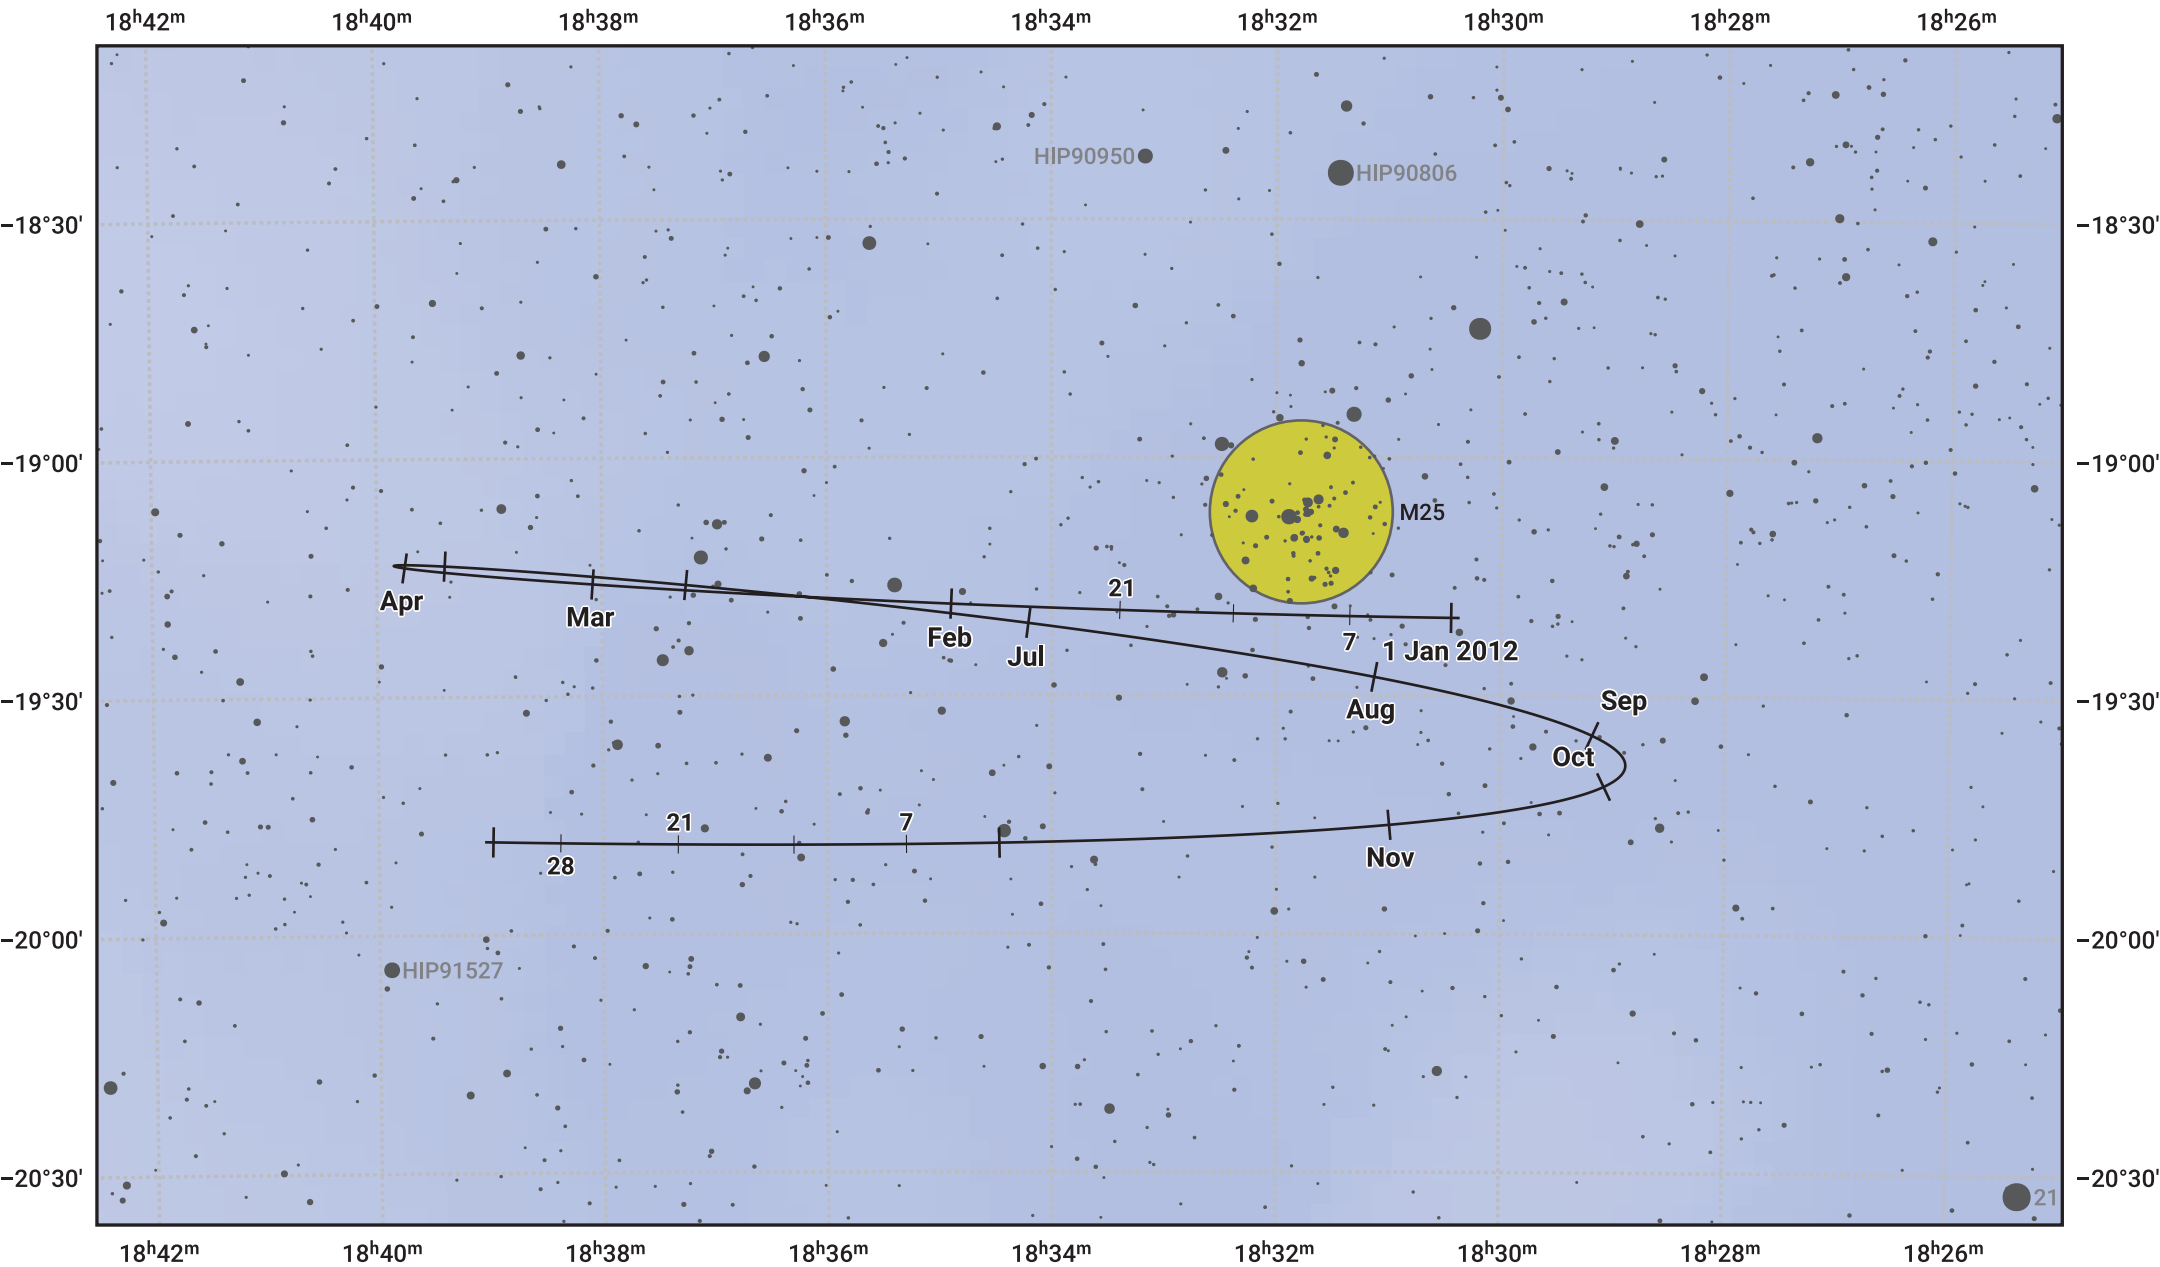

The path of Pluto in 2012

© Dominic Ford 2011–2024. Date markers placed at midnight UTC. Downloaded from <https://in-the-sky.org>

Magnitude scale: 12.0 11.0 10.0 9.0 8.0 7.0 6.0 5.0 4.0

— Ecliptic Plane

- Galaxy
- Bright nebula
- Open cluster
- ⊕ Globular cluster