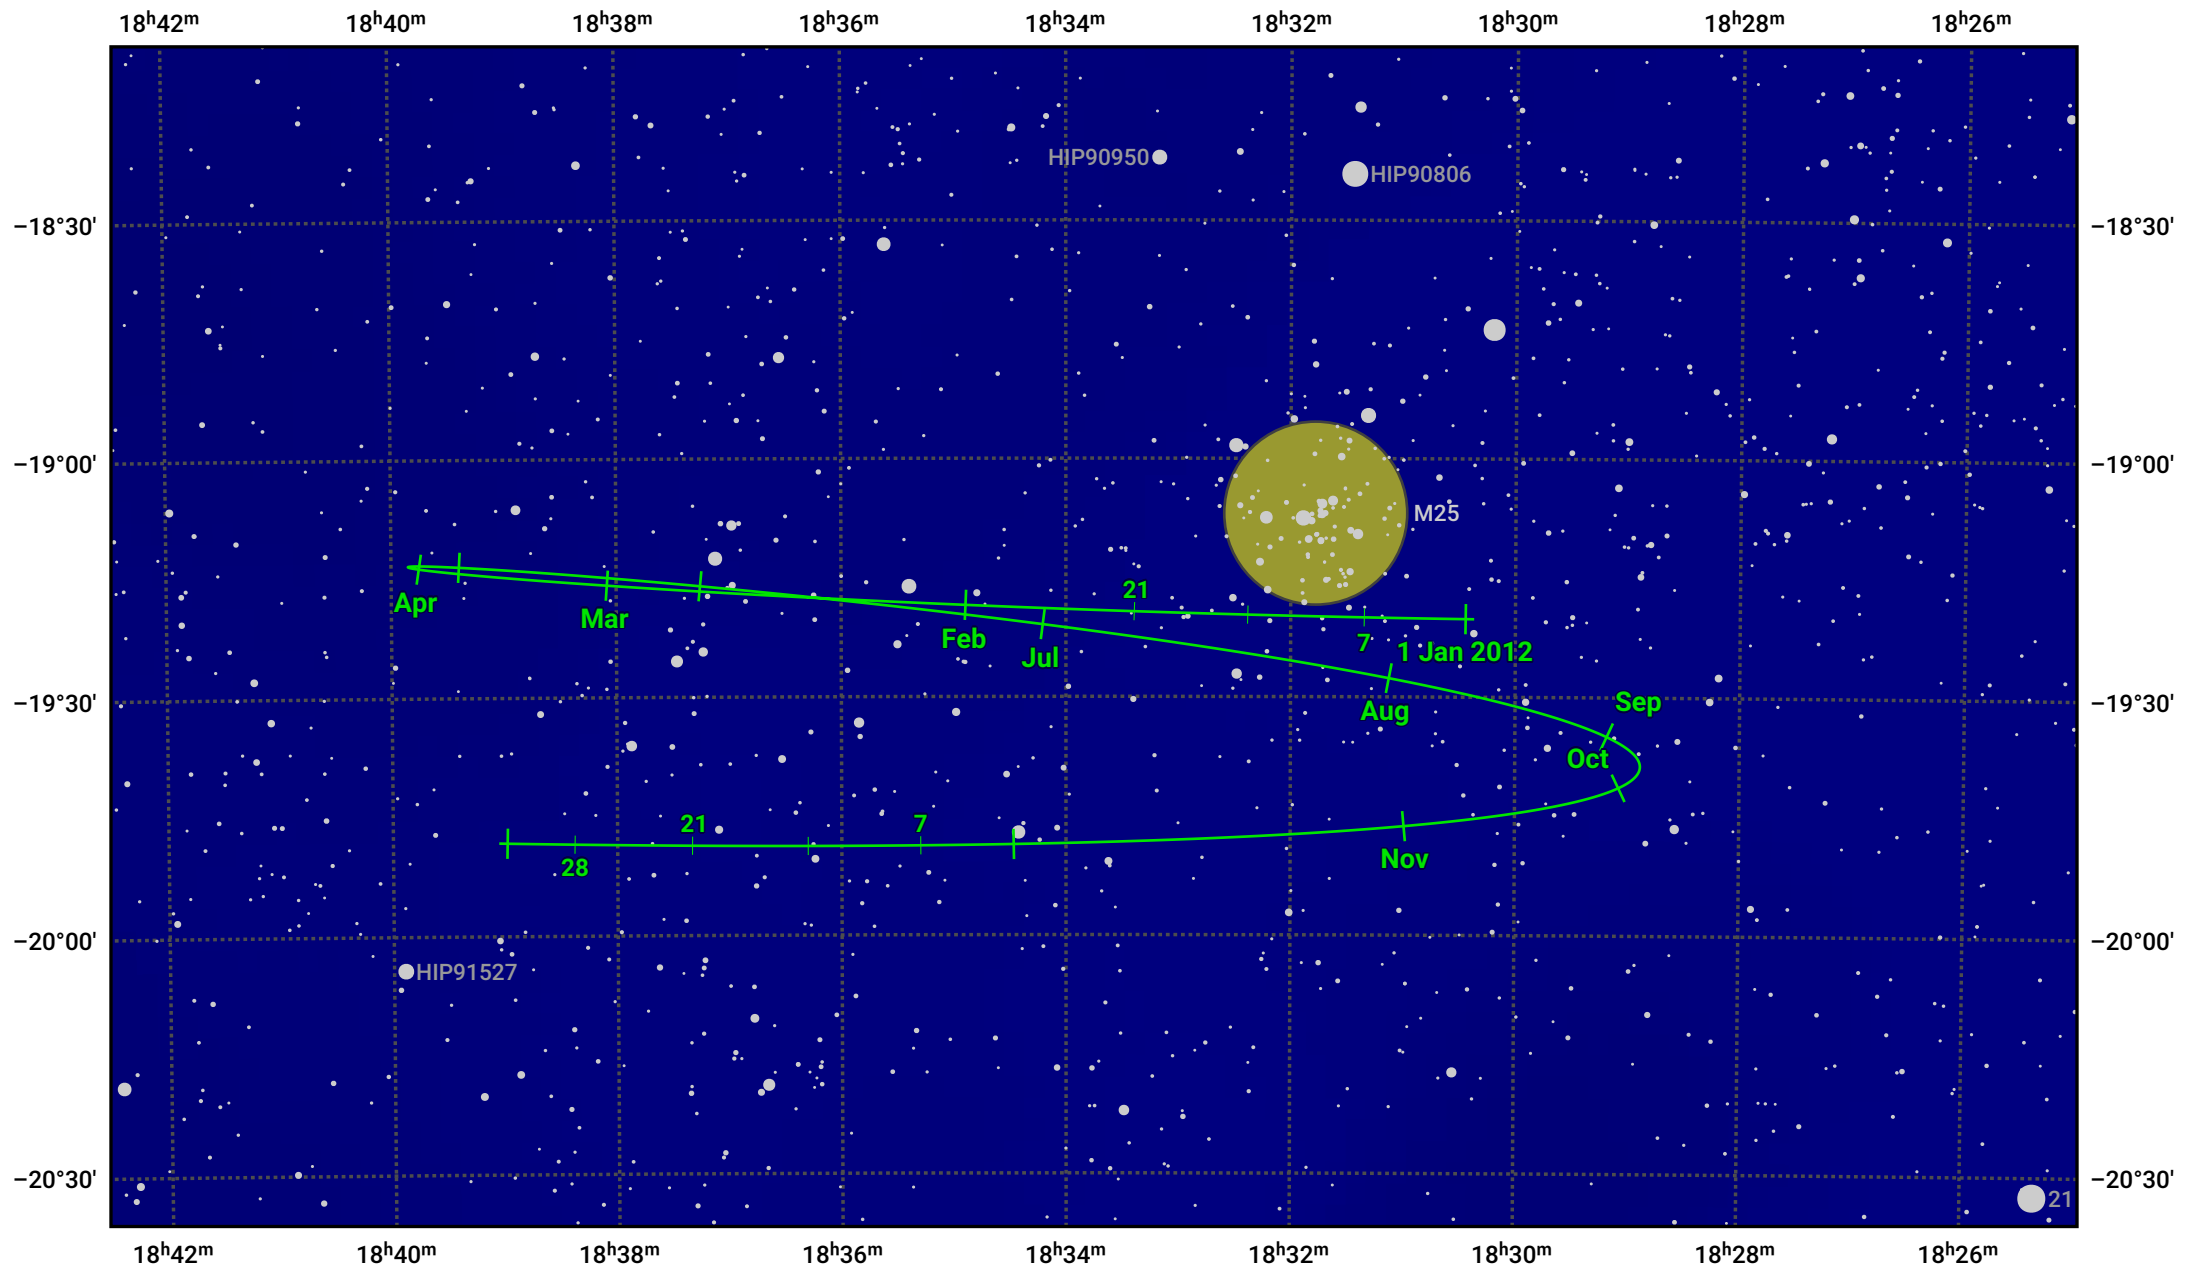

The path of Pluto in 2012

© Dominic Ford 2011–2024. Date markers placed at midnight UTC. Downloaded from <https://in-the-sky.org>

Magnitude scale: 12.0 11.0 10.0 9.0 8.0 7.0 6.0 5.0 4.0

— Ecliptic Plane

- Galaxy
- Bright nebula
- Open cluster
- ⊕ Globular cluster