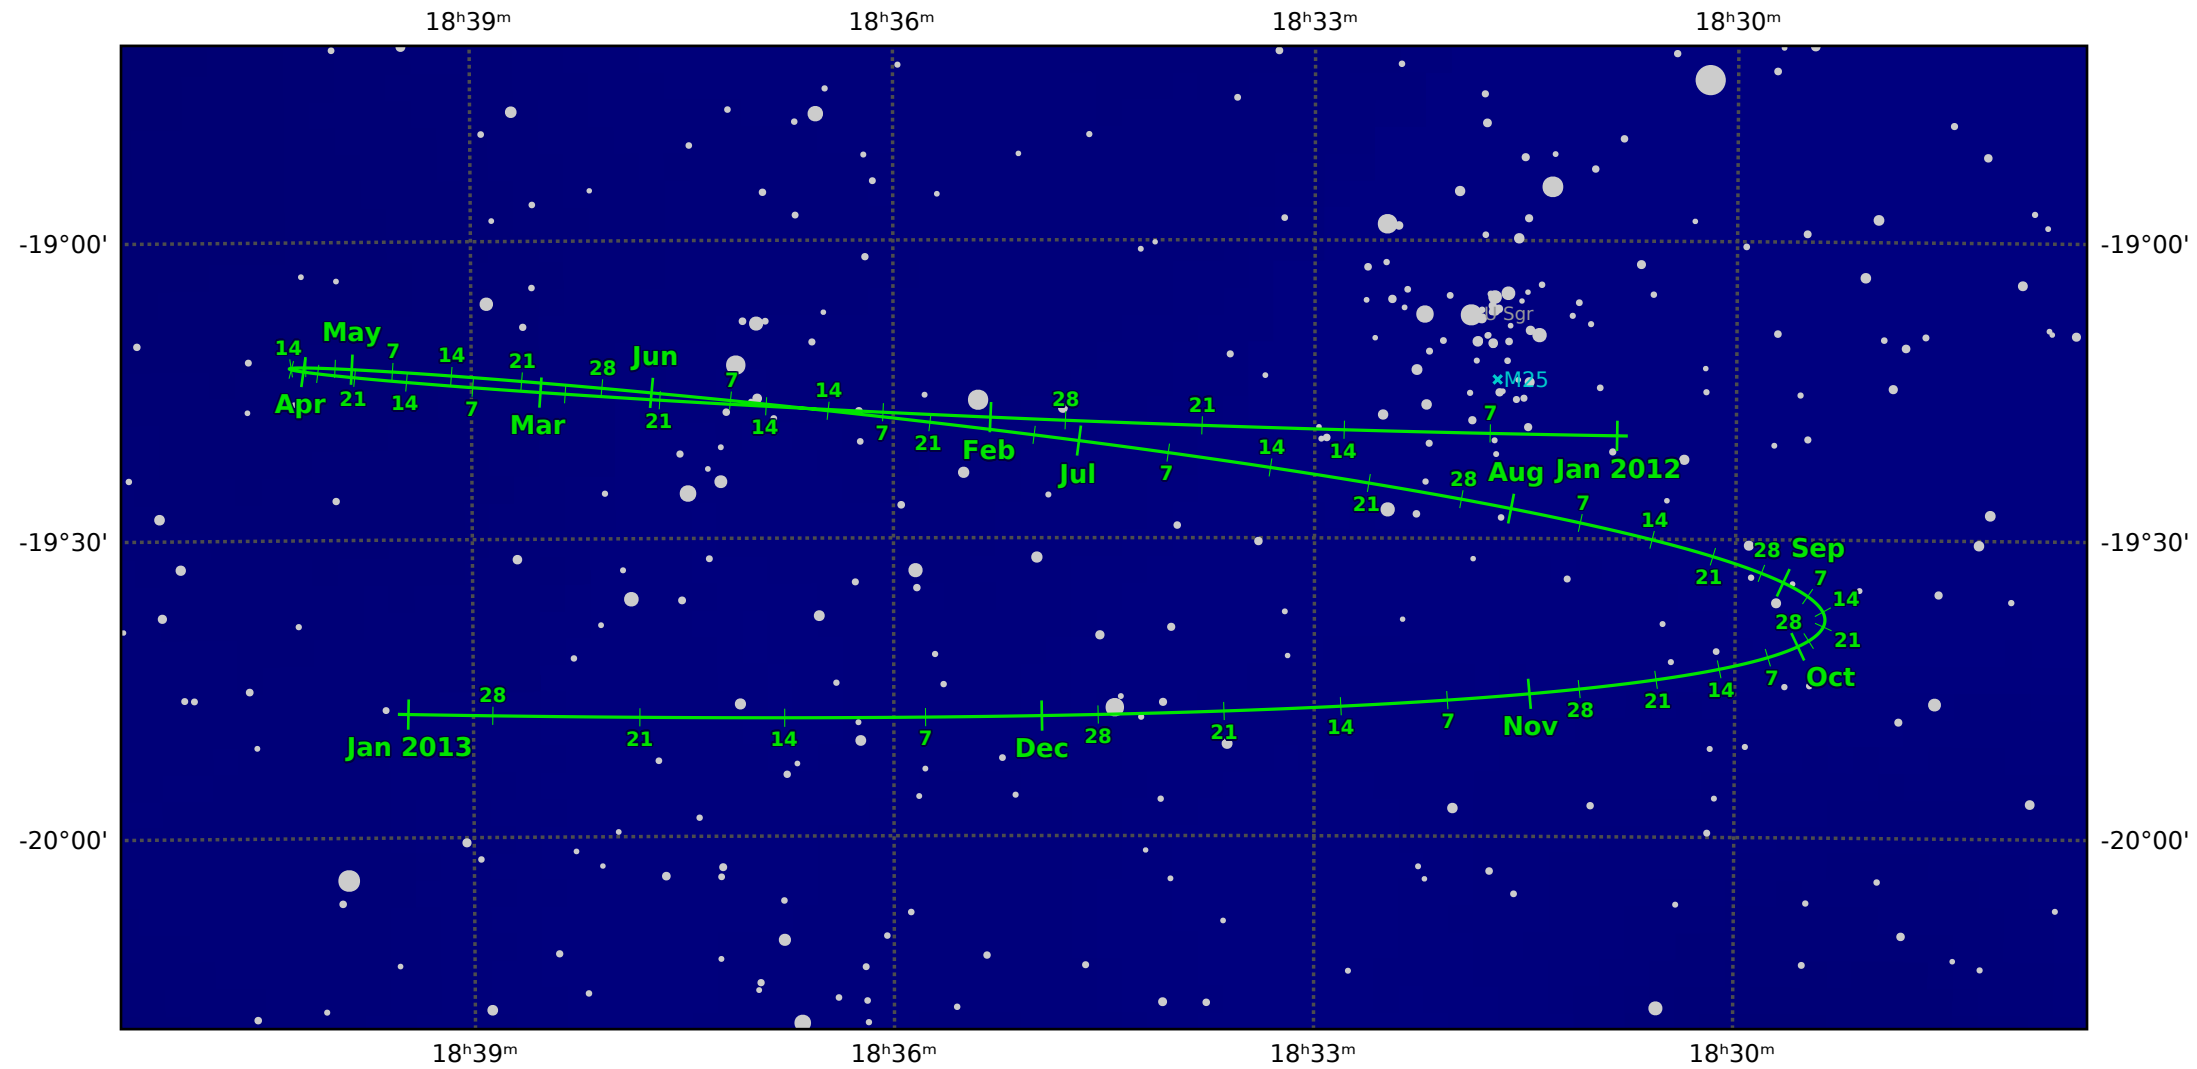

# The path of Pluto in 2012

© Dominic Ford 2011–2021. Downloaded from <https://in-the-sky.org>

Magnitude scale: •11.0 •10.5 •10.0 •9.5 •9.0 •8.5 •8.0 •7.5 •7.0 •6.5 •6.0 ●5.5

— Ecliptic Plane — Galactic Plane