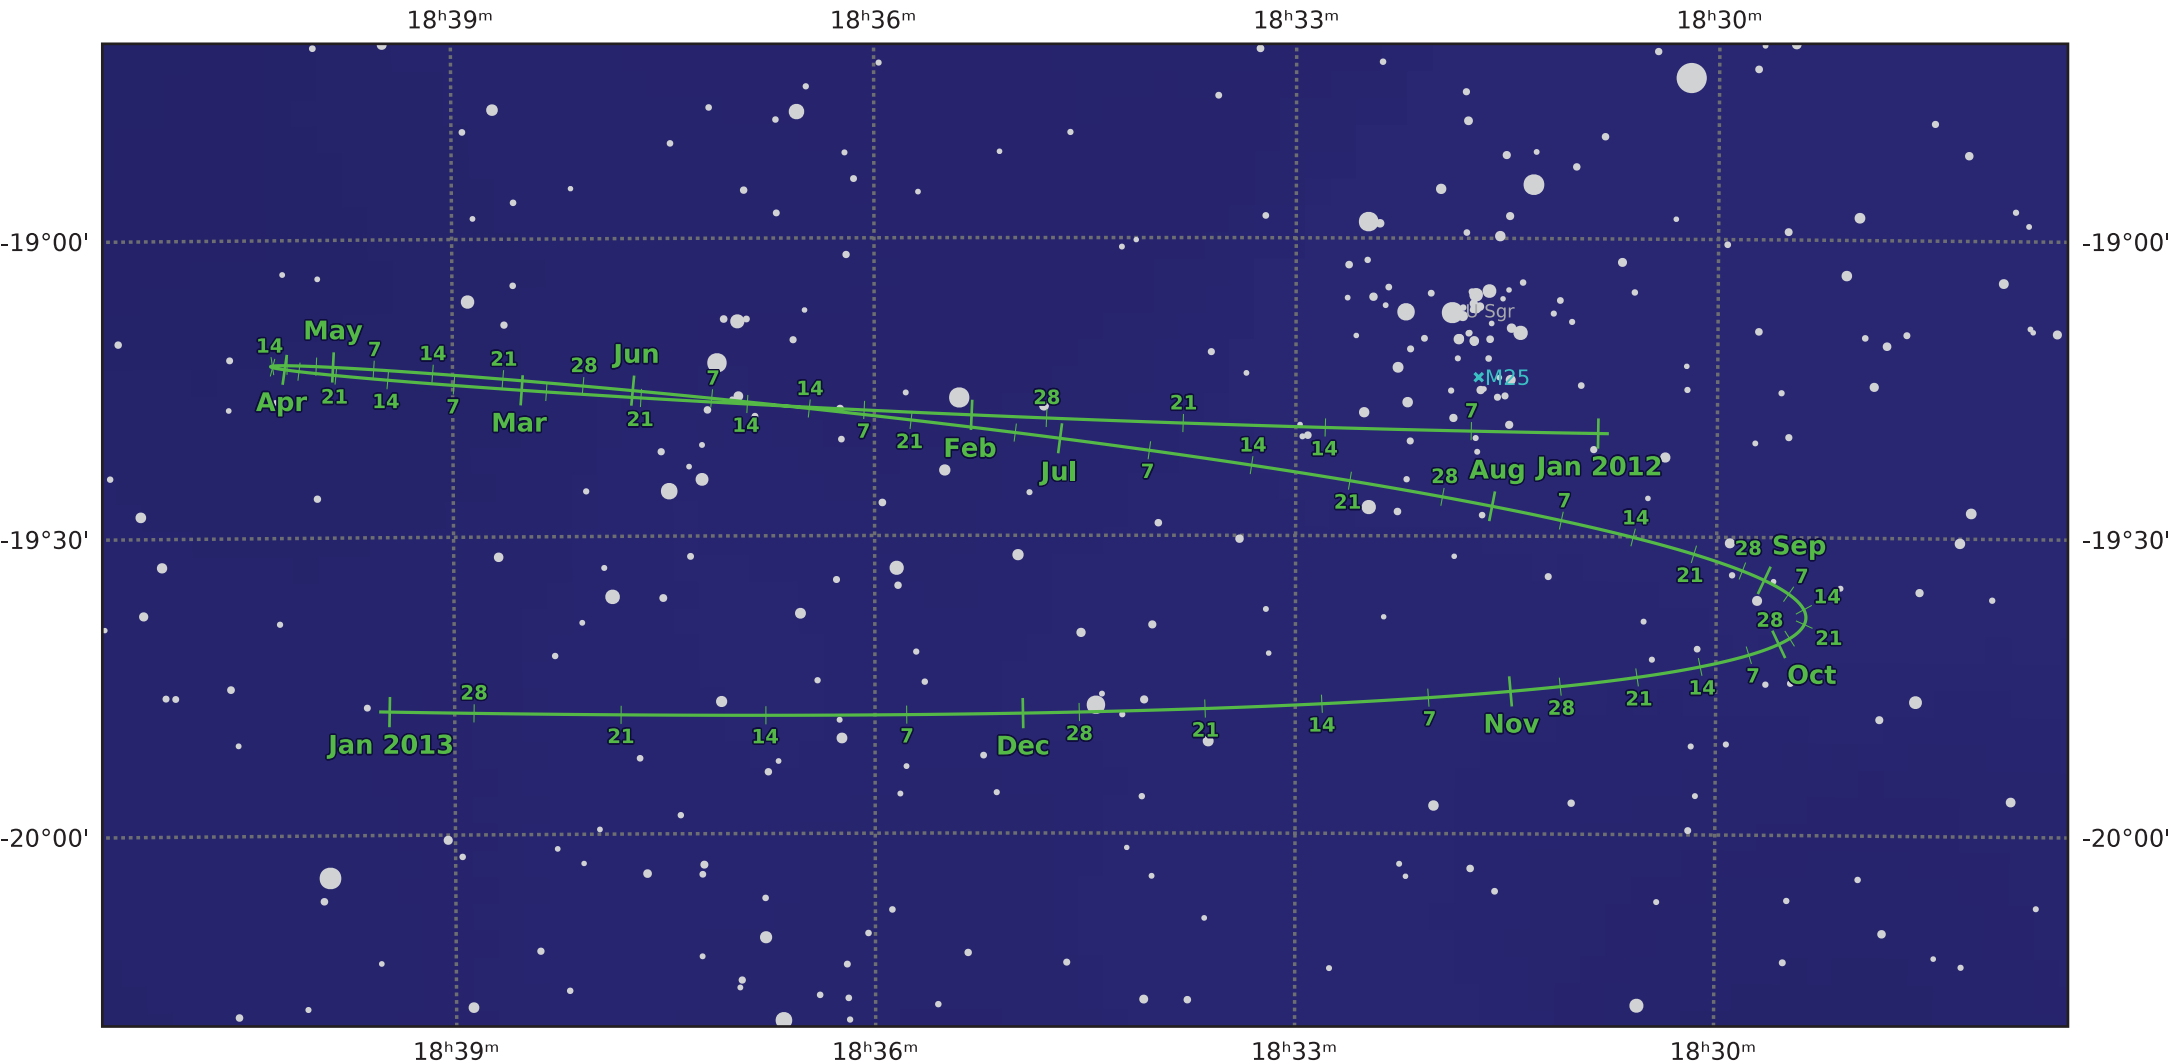

The path of Pluto in 2012

© Dominic Ford 2011-2021. Downloaded from <https://in-the-sky.org>

Magnitude scale: ● 11.0 ● 10.5 ● 10.0 ● 9.5 ● 9.0 ● 8.5 ● 8.0 ● 7.5 ● 7.0 ● 6.5 ● 6.0 ● 5.5

— Ecliptic Plane — Galactic Plane