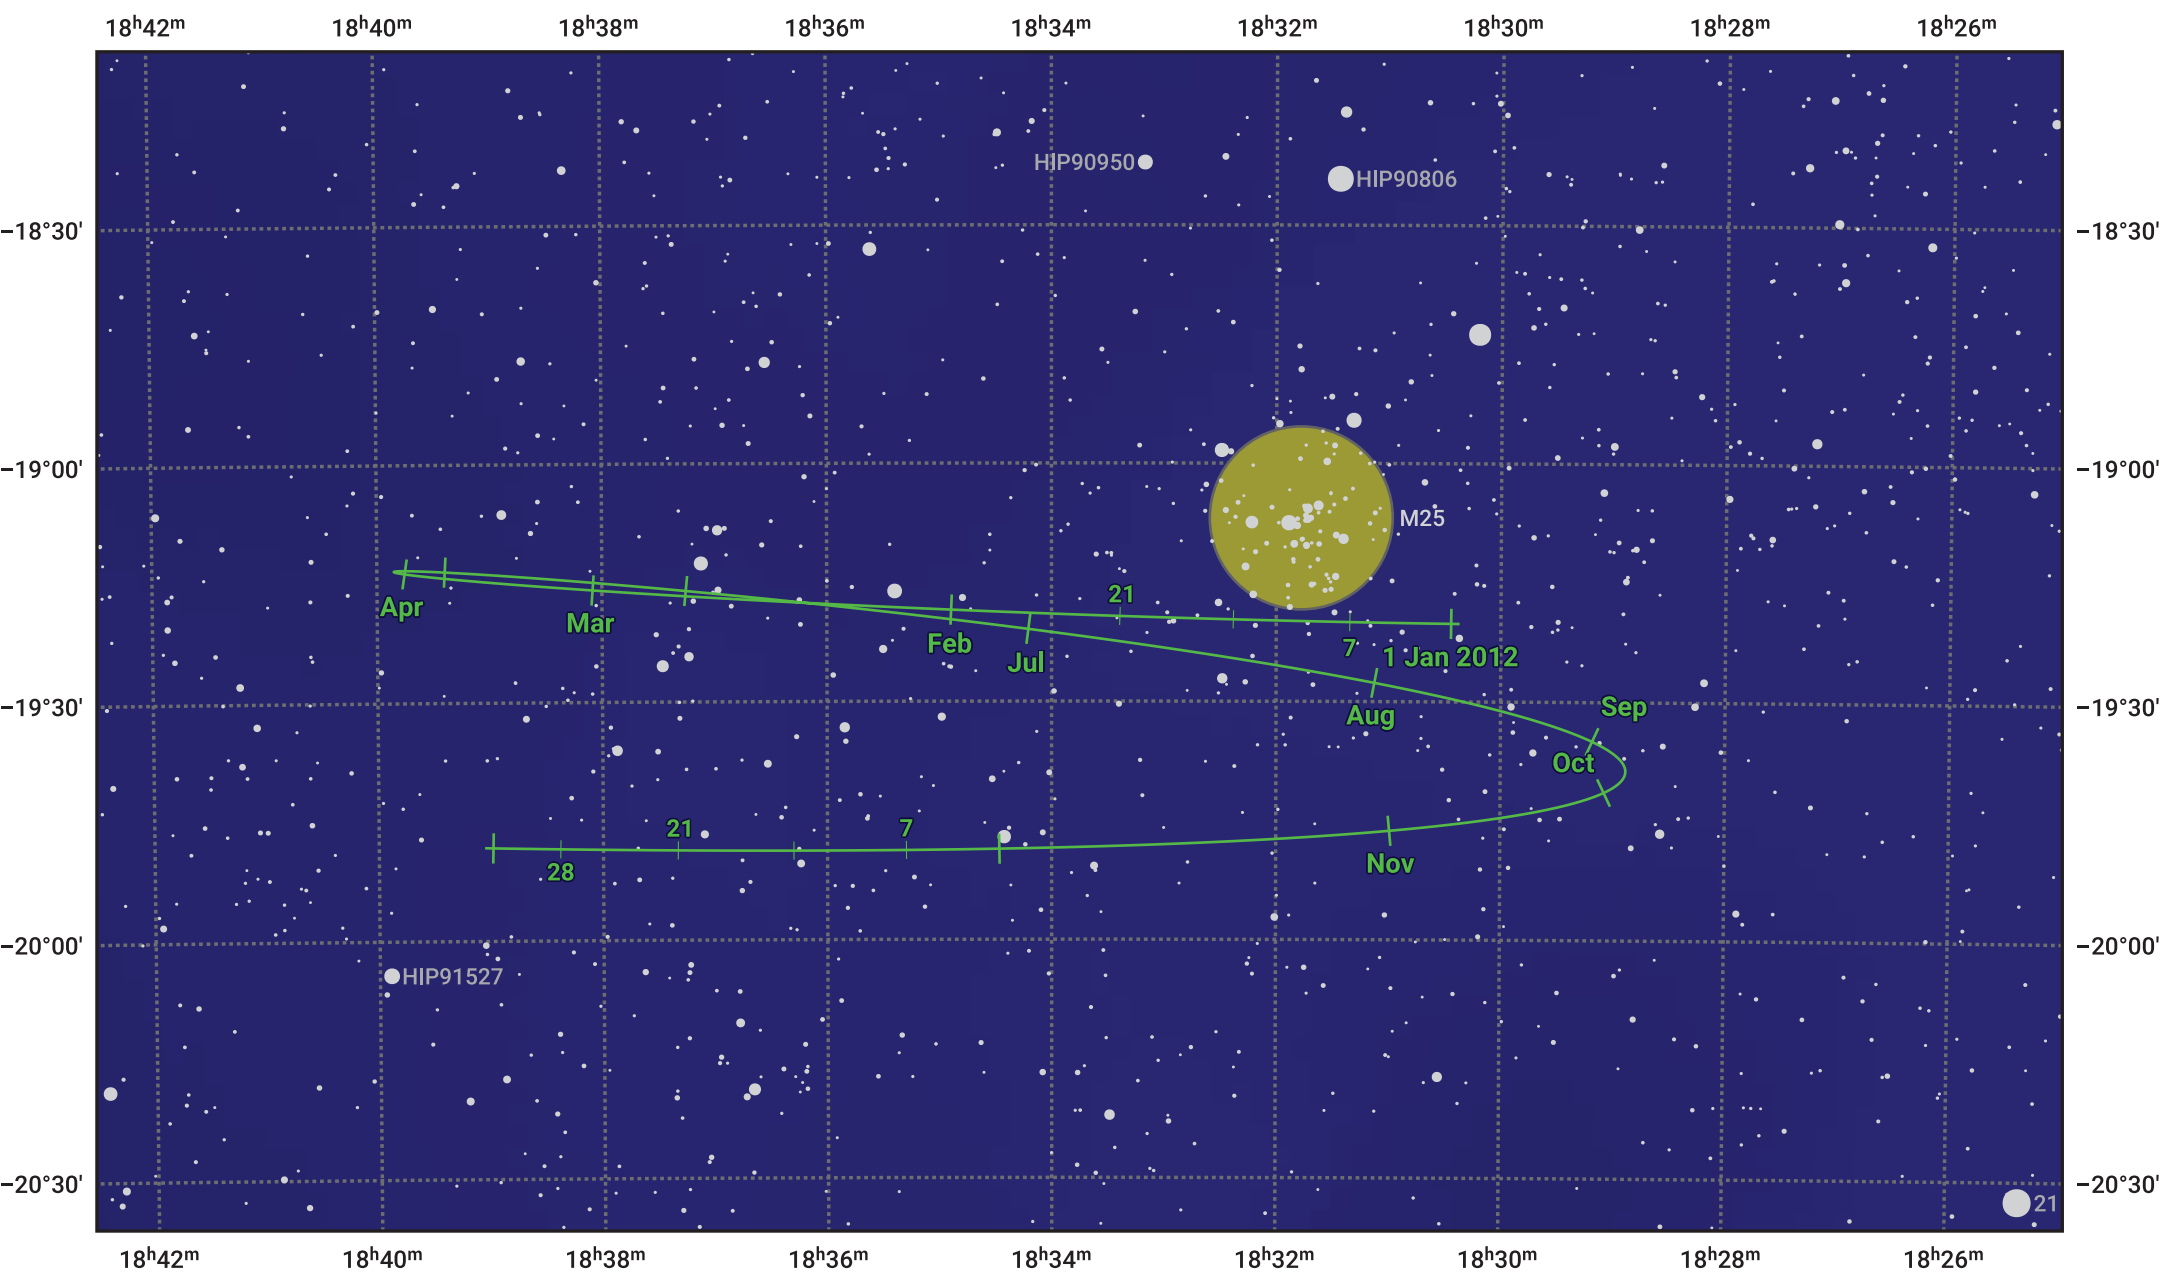

The path of Pluto in 2012

© Dominic Ford 2011–2024. Date markers placed at midnight UTC. Downloaded from <https://in-the-sky.org>

Magnitude scale: 12.0 11.0 10.0 9.0 8.0 7.0 6.0 5.0 4.0

— Ecliptic Plane

- Galaxy
- Bright nebula
- Open cluster
- ⊕ Globular cluster