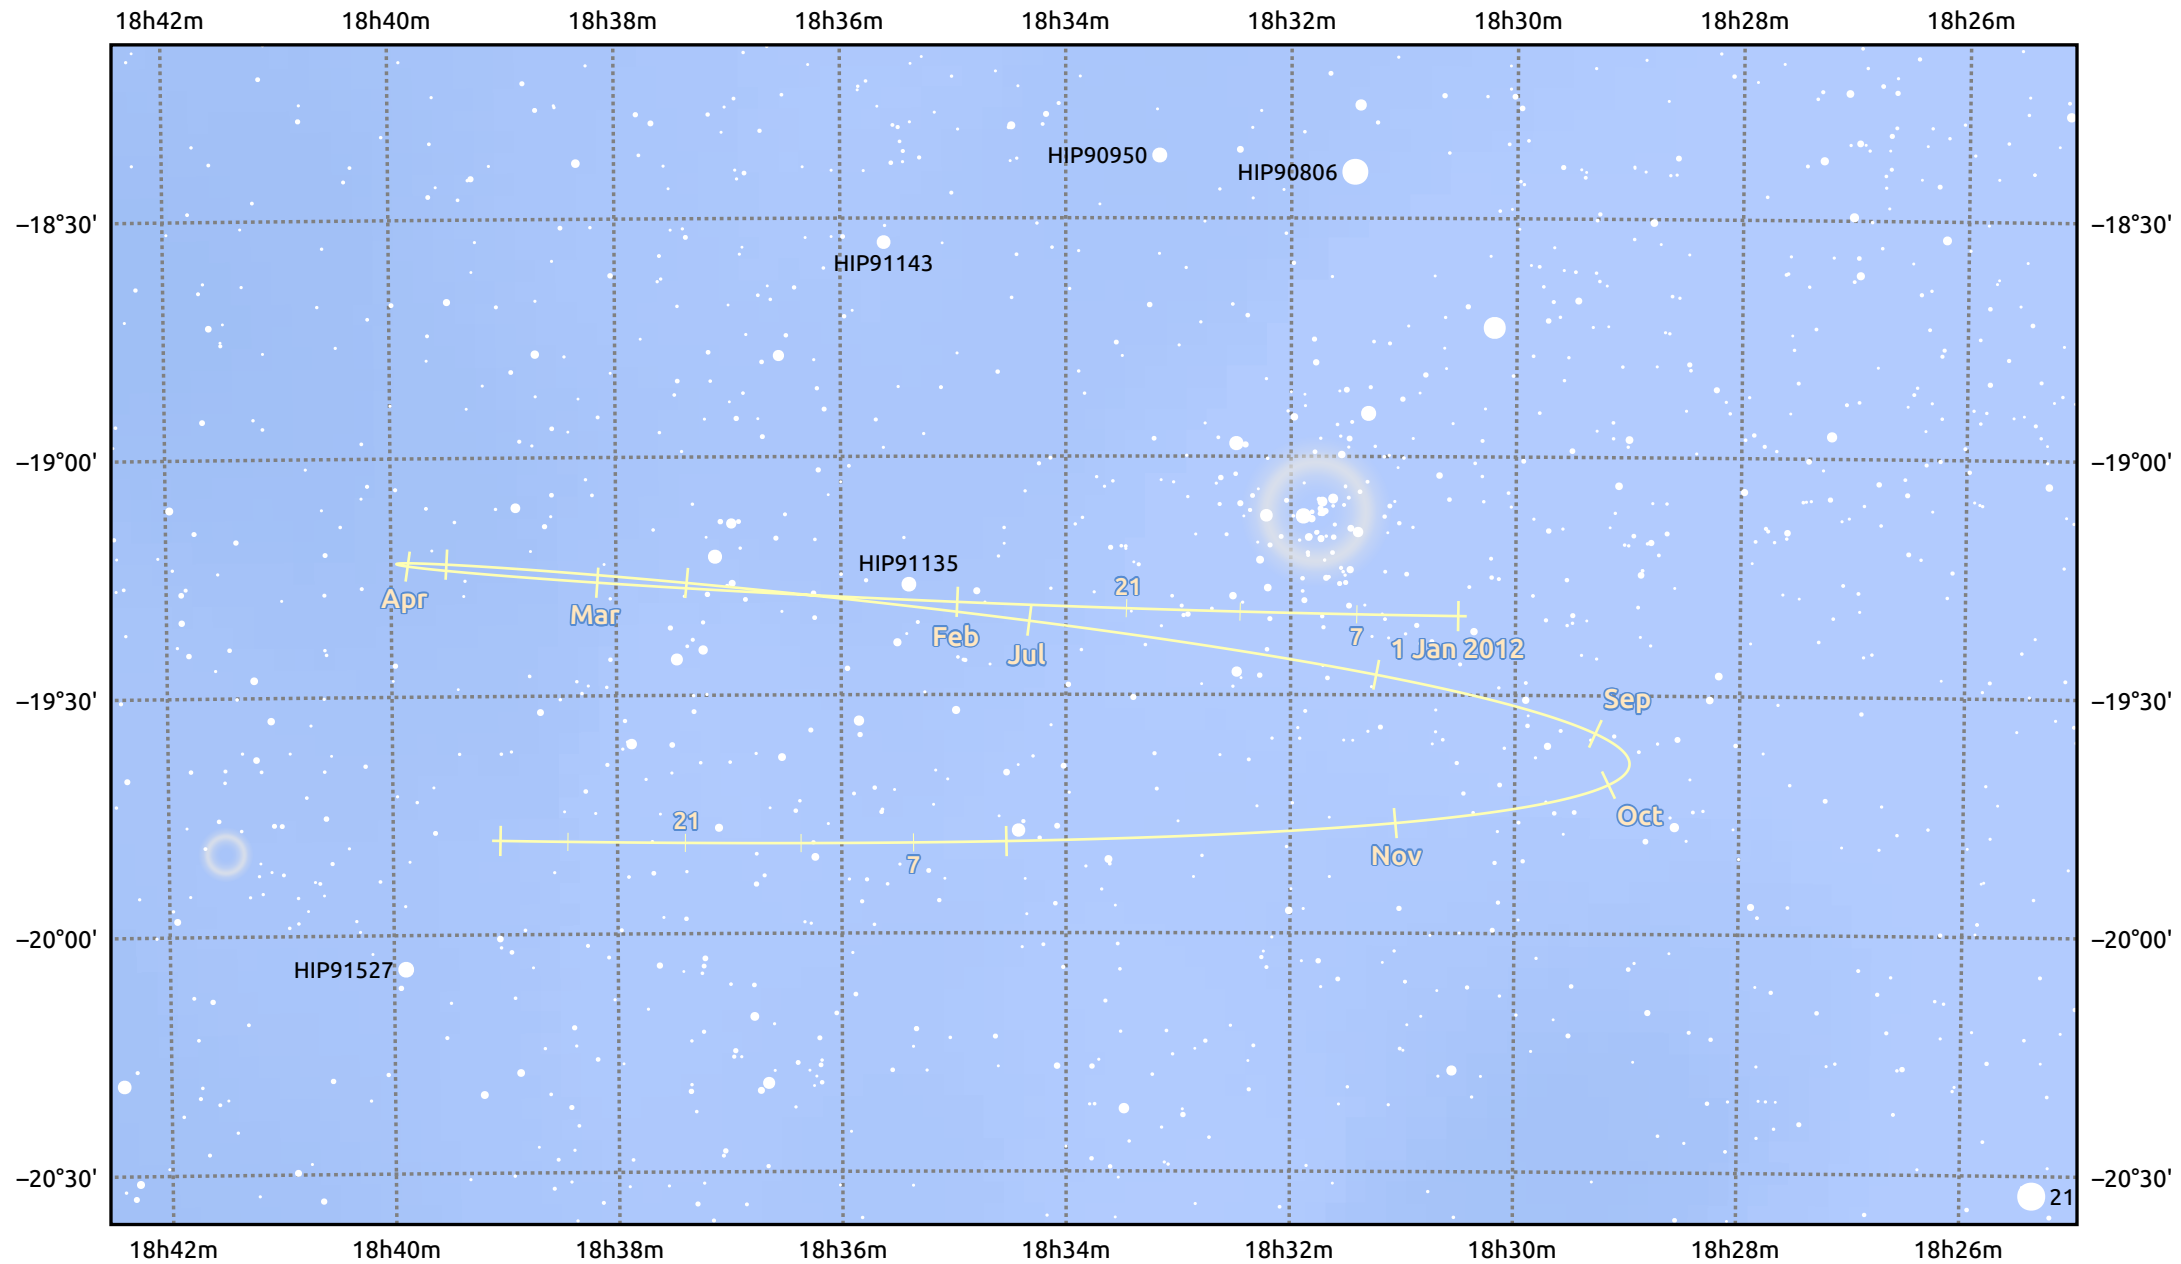

The path of Pluto in 2012

© Dominic Ford 2011–2025. Date markers placed at midnight UTC. Downloaded from <https://in-the-sky.org>

Magnitude scale: · 12.0 · 11.0 · 10.0 · 9.0 · 8.0 · 7.0 ● 6.0 ● 5.0 ● 4.0

— Ecliptic Plane

Galaxy Bright nebula Open cluster Globular cluster Planetary nebula

Date	Mag
2012 Jan 1	14.7
2012 Apr 1	14.8
2012 Jul 1	14.6
2012 Oct 1	14.8
2013 Jan 1	14.7