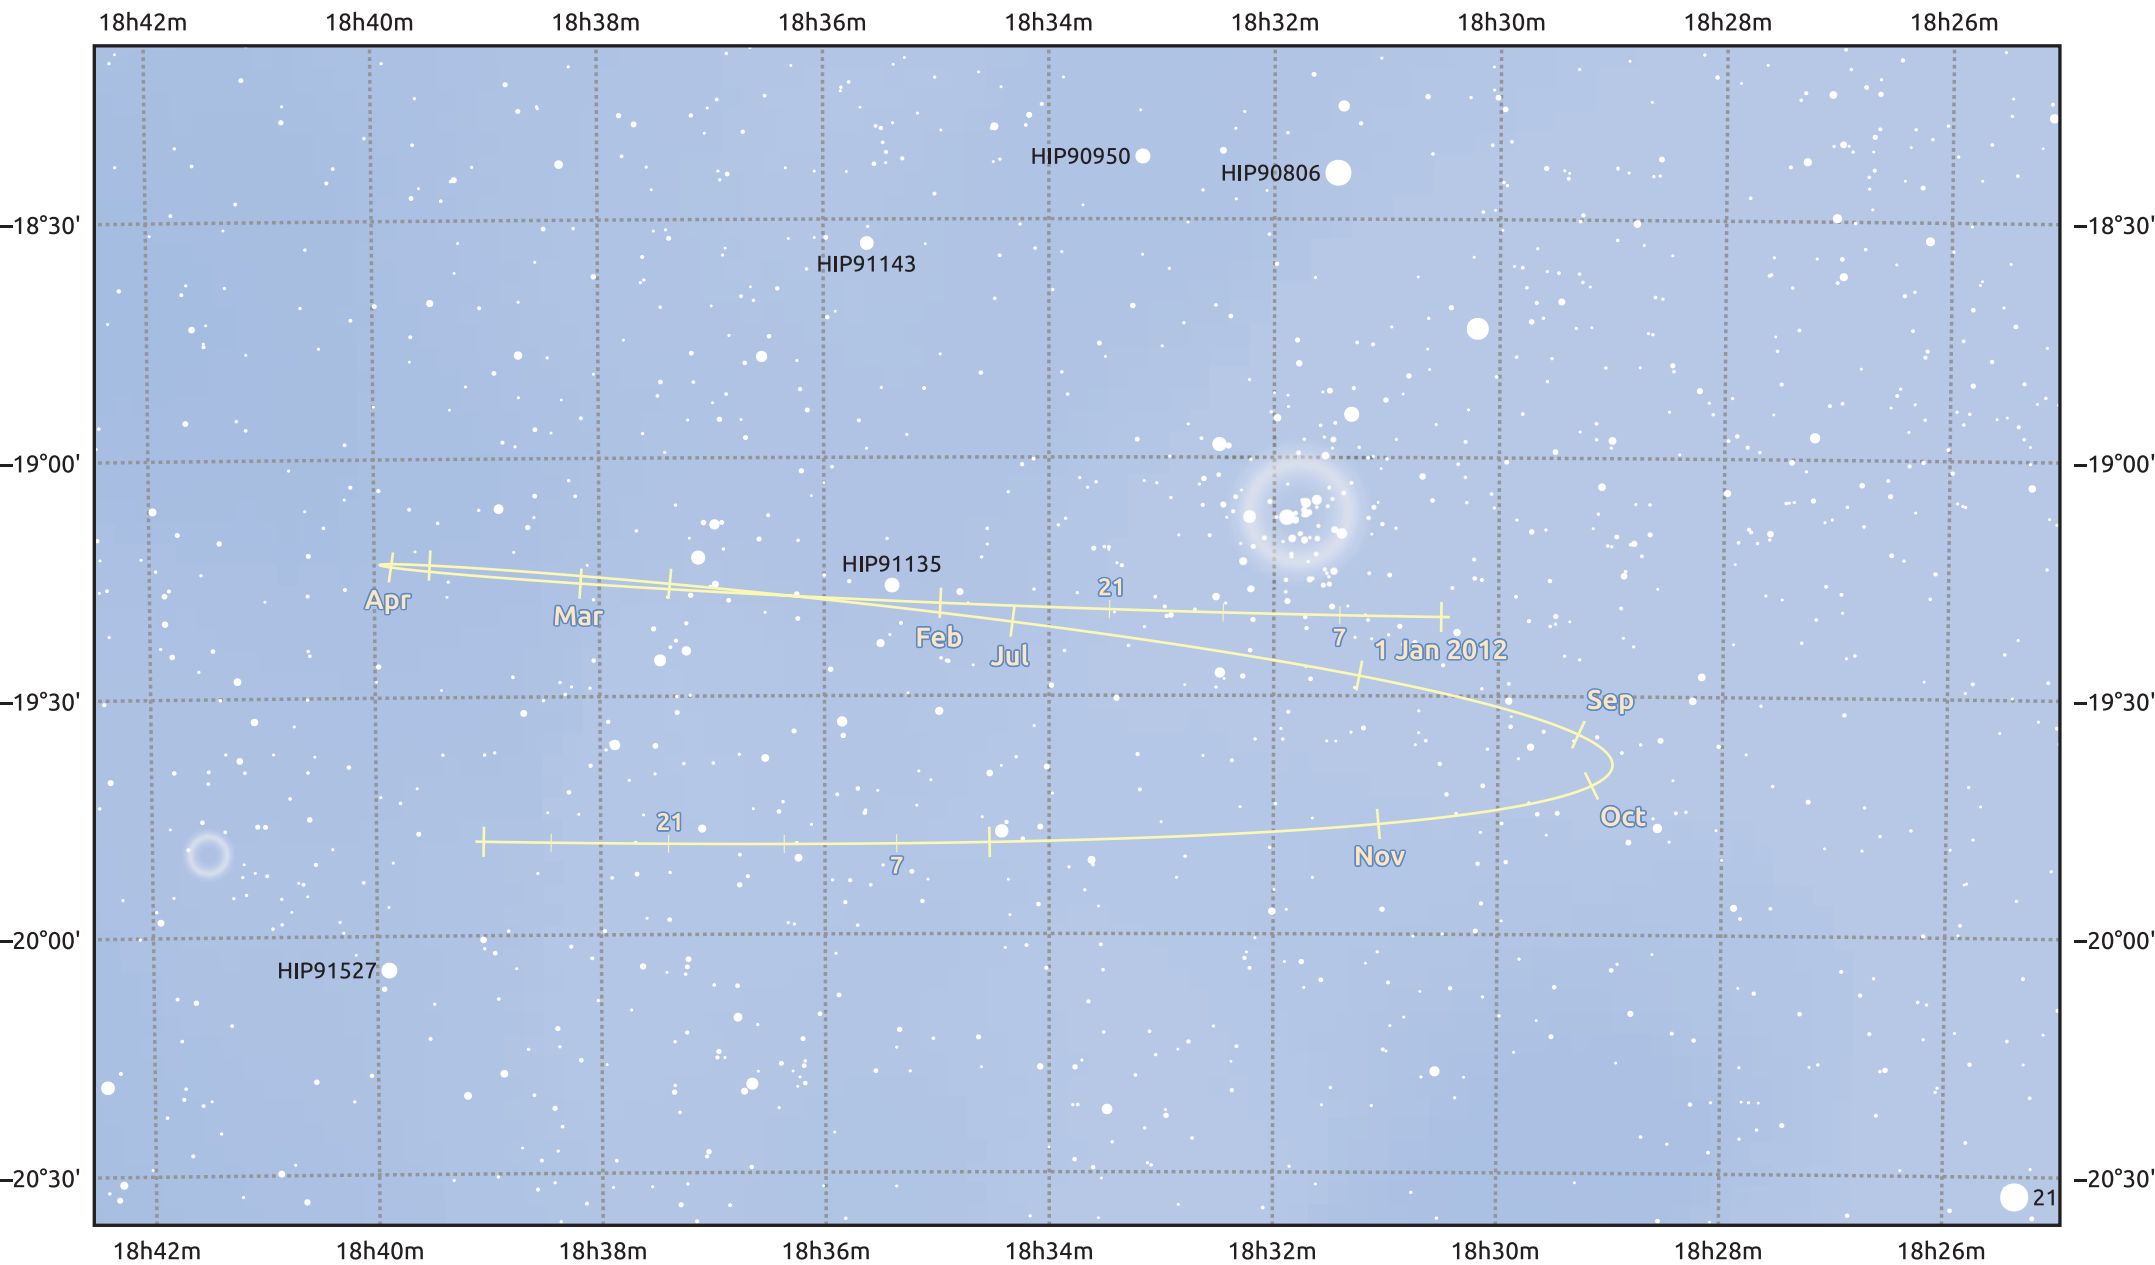

# The path of Pluto in 2012

© Dominic Ford 2011–2025. Date markers placed at midnight UTC. Downloaded from <https://in-the-sky.org>

Magnitude scale: ·12.0 ·11.0 ·10.0 ·9.0 ·8.0 ·7.0 ●6.0 ●5.0 ●4.0

— Ecliptic Plane

Galaxy Bright nebula Open cluster Globular cluster Planetary nebula

Date	Mag
2012 Jan 1	14.7
2012 Apr 1	14.8
2012 Jul 1	14.6
2012 Oct 1	14.8
2013 Jan 1	14.7