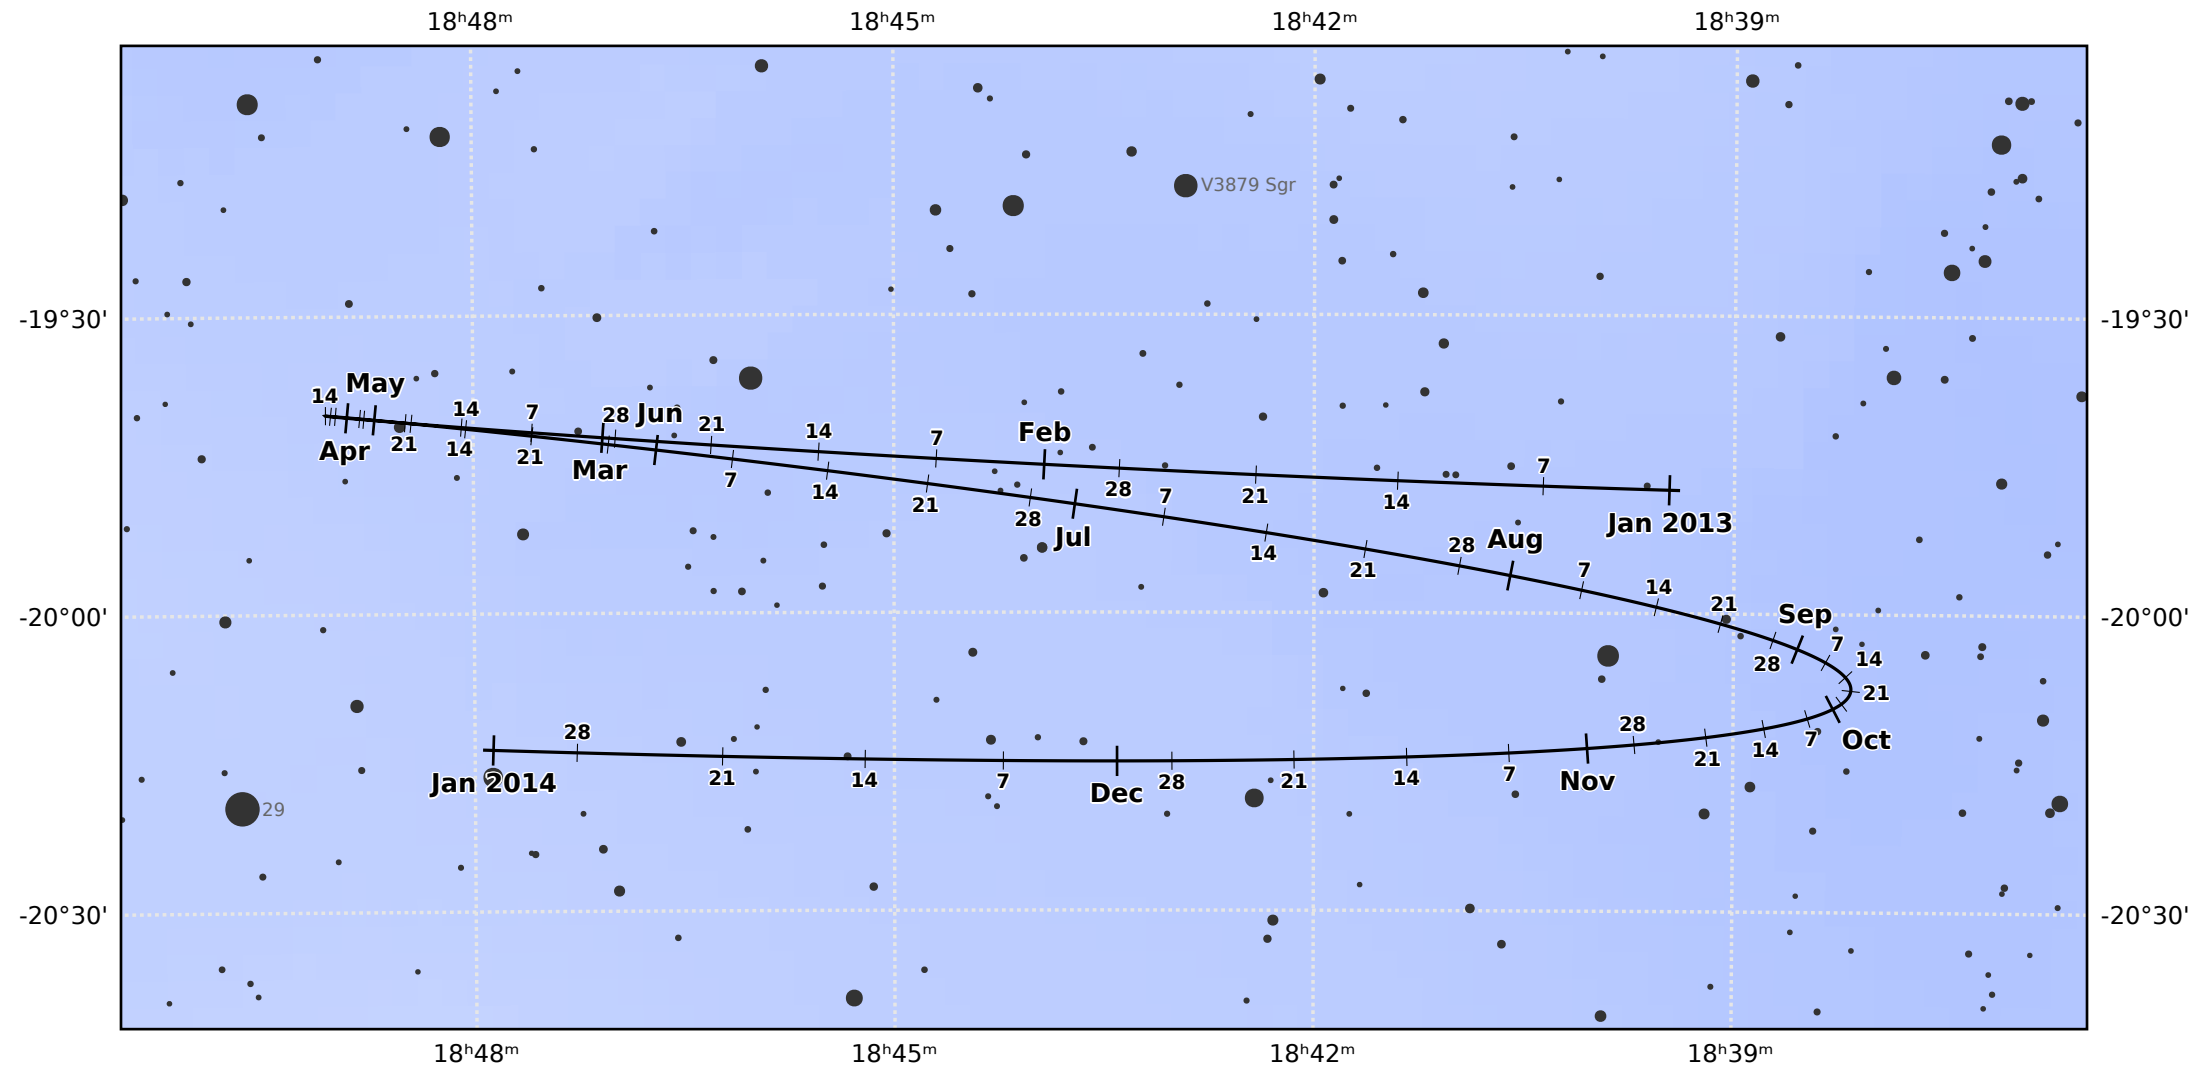

The path of Pluto in 2013

© Dominic Ford 2011-2021. Downloaded from <https://in-the-sky.org>

Magnitude scale: •11.0 •10.5 •10.0 •9.5 •9.0 •8.5 •8.0 •7.5 •7.0 •6.5 •6.0 •5.5 •5.0

— The Equator — Ecliptic Plane — Galactic Plane