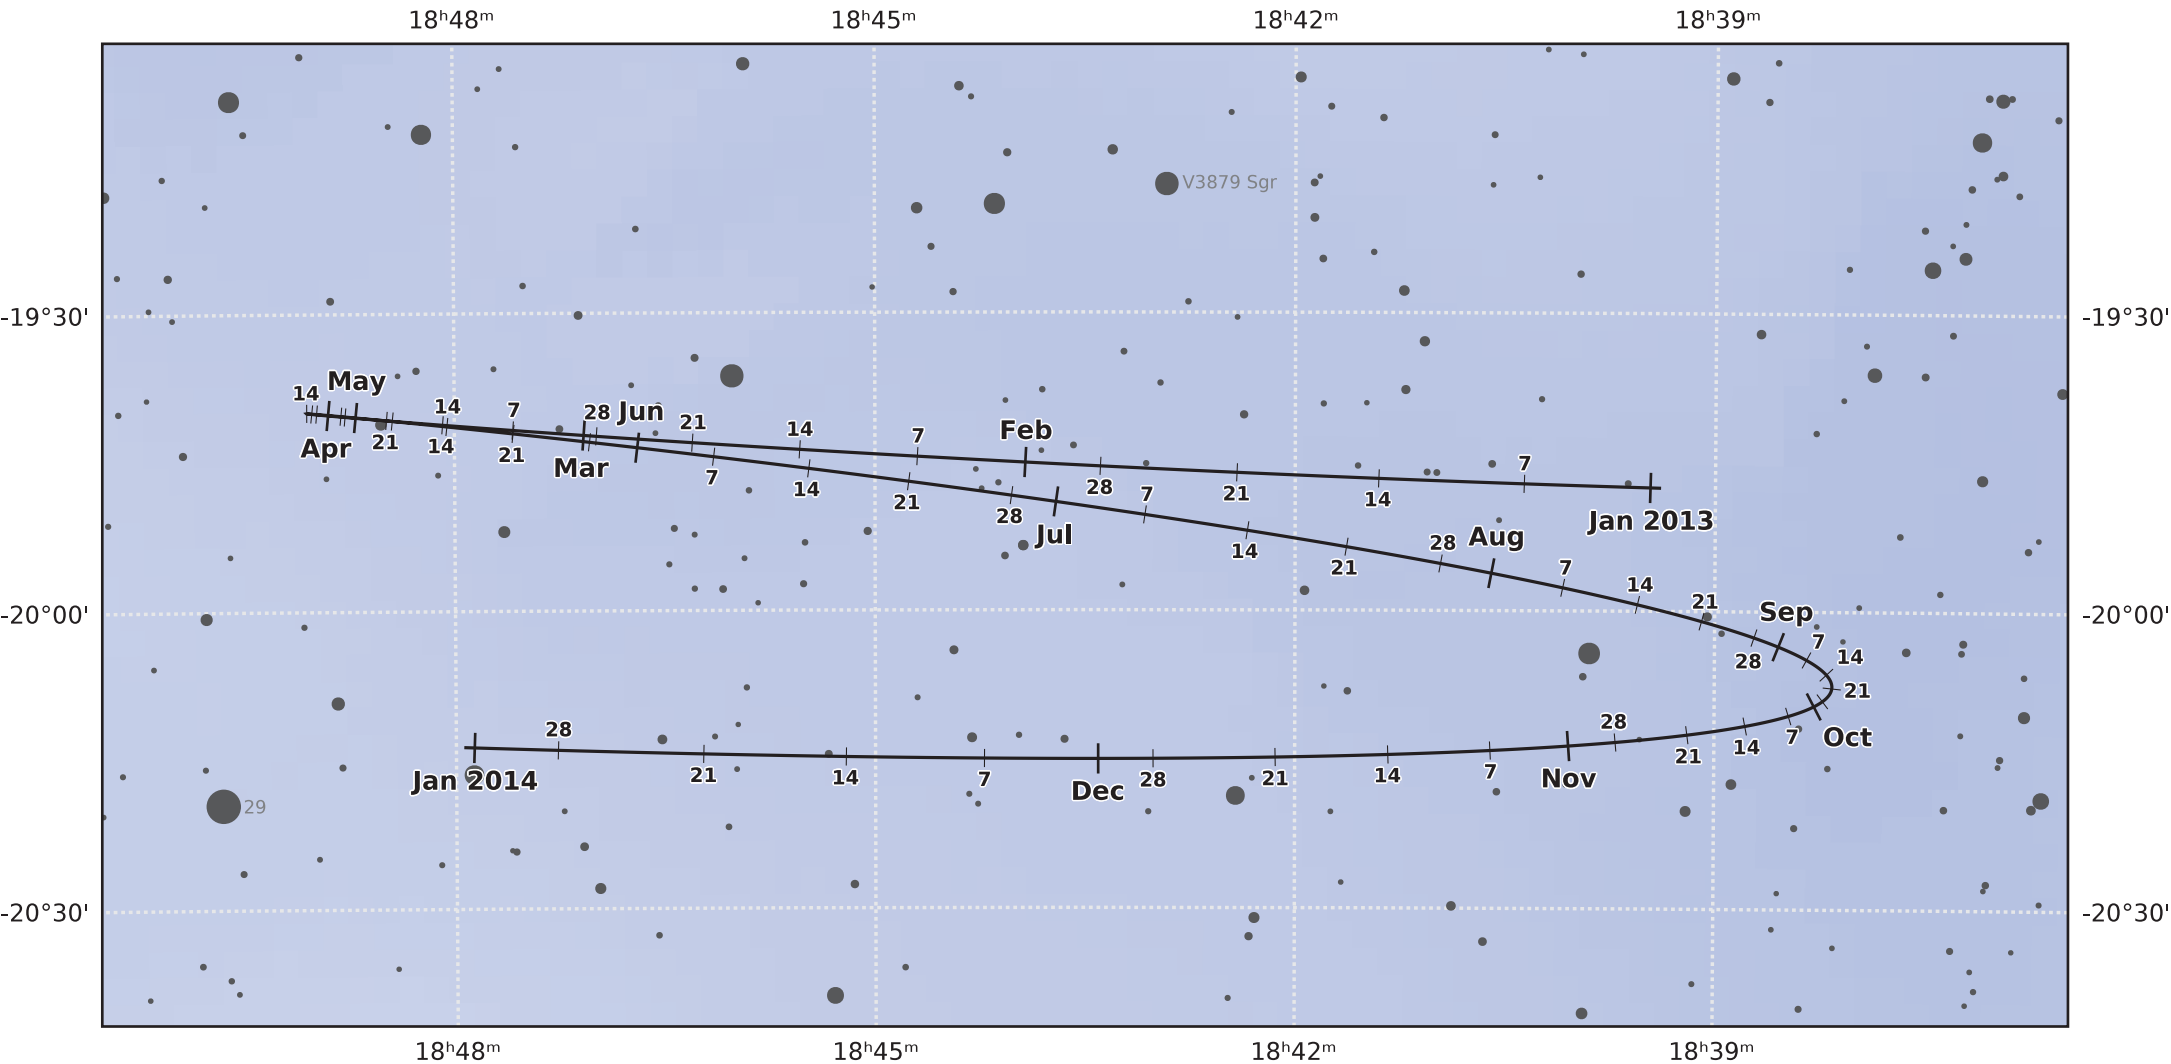

The path of Pluto in 2013

© Dominic Ford 2011-2021. Downloaded from <https://in-the-sky.org>

Magnitude scale: •11.0 •10.5 •10.0 •9.5 •9.0 •8.5 •8.0 •7.5 •7.0 •6.5 •6.0 •5.5 •5.0

— The Equator — Ecliptic Plane — Galactic Plane