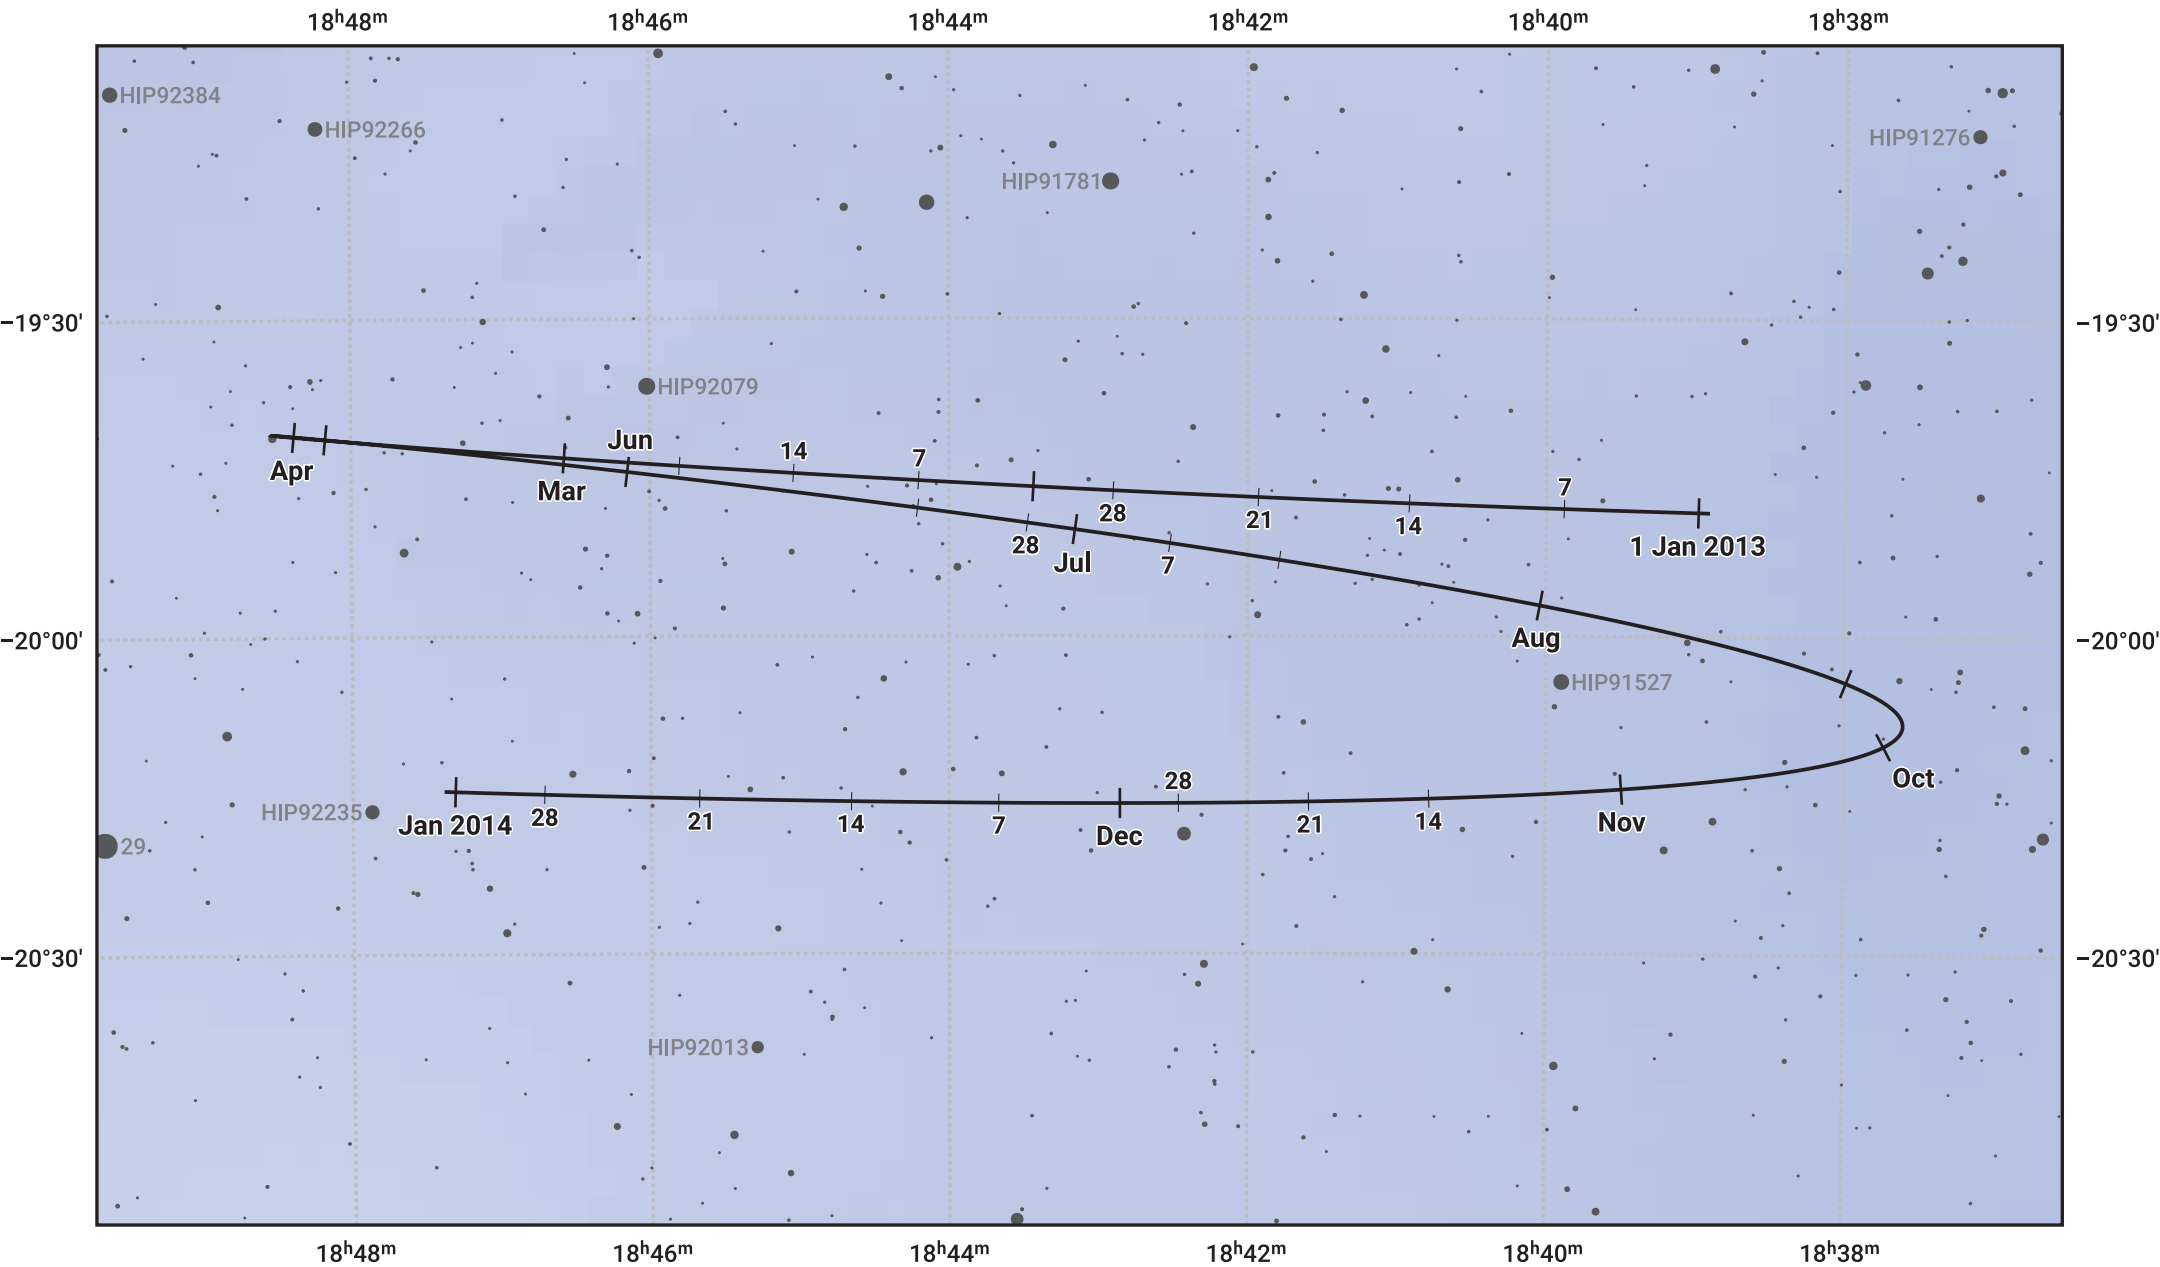

# The path of Pluto in 2013

© Dominic Ford 2011–2024. Date markers placed at midnight UTC. Downloaded from <https://in-the-sky.org>

Magnitude scale: · 12.0 · 11.0 · 10.0 · 9.0 · 8.0 · 7.0 · 6.0 · 5.0

— Ecliptic Plane

- Galaxy
- Bright nebula
- Open cluster
- ⊕ Globular cluster

Date	Mag
2013 Jan 1	14.8
2013 Apr 1	14.9
2013 Jul 1	14.6
2013 Oct 1	14.9
2014 Jan 1	14.8