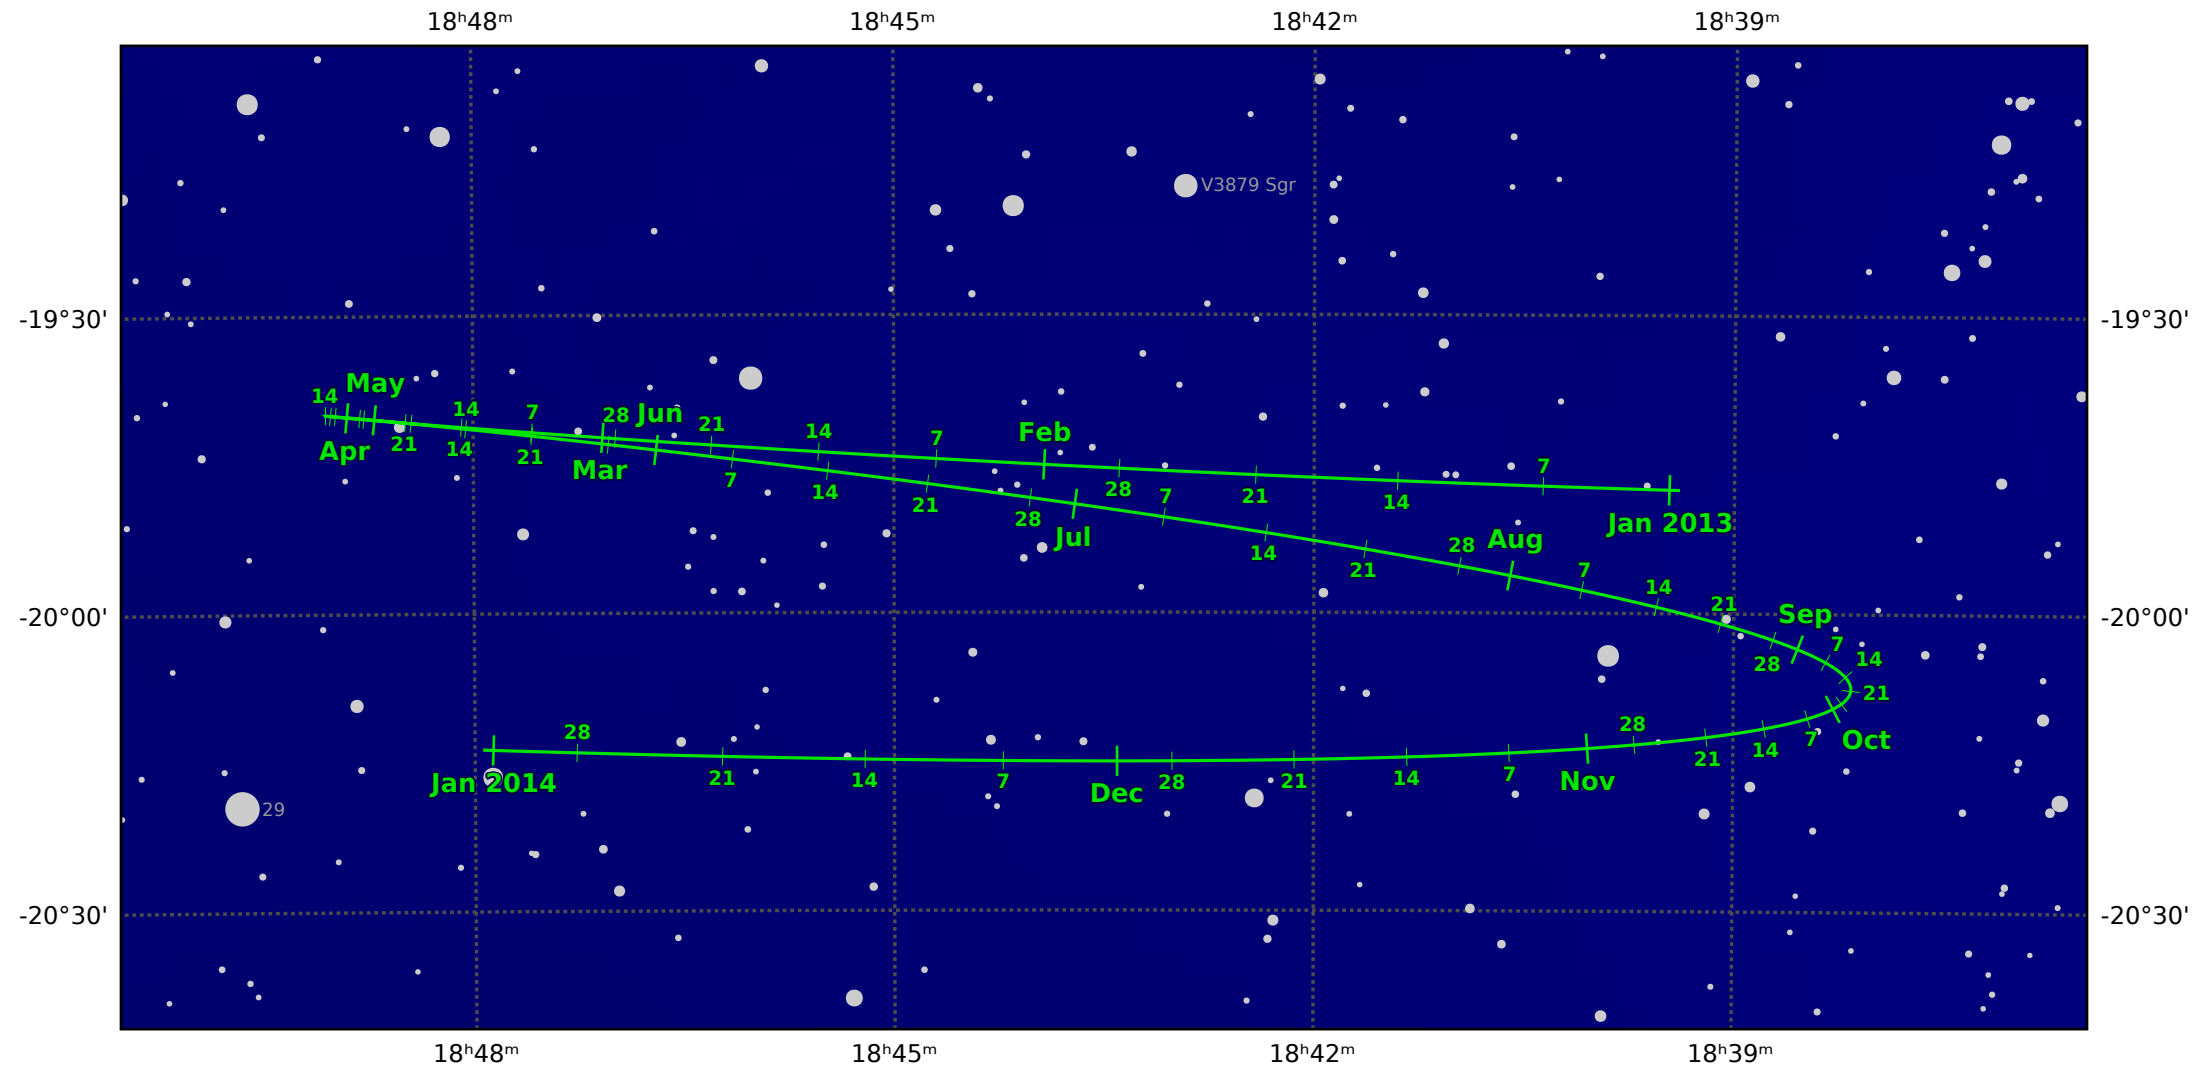

# The path of Pluto in 2013

© Dominic Ford 2011–2021. Downloaded from <https://in-the-sky.org>

Magnitude scale: •11.0 •10.5 •10.0 •9.5 •9.0 •8.5 •8.0 •7.5 ●7.0 ●6.5 ●6.0 ●5.5 ●5.0

— Ecliptic Plane — Galactic Plane