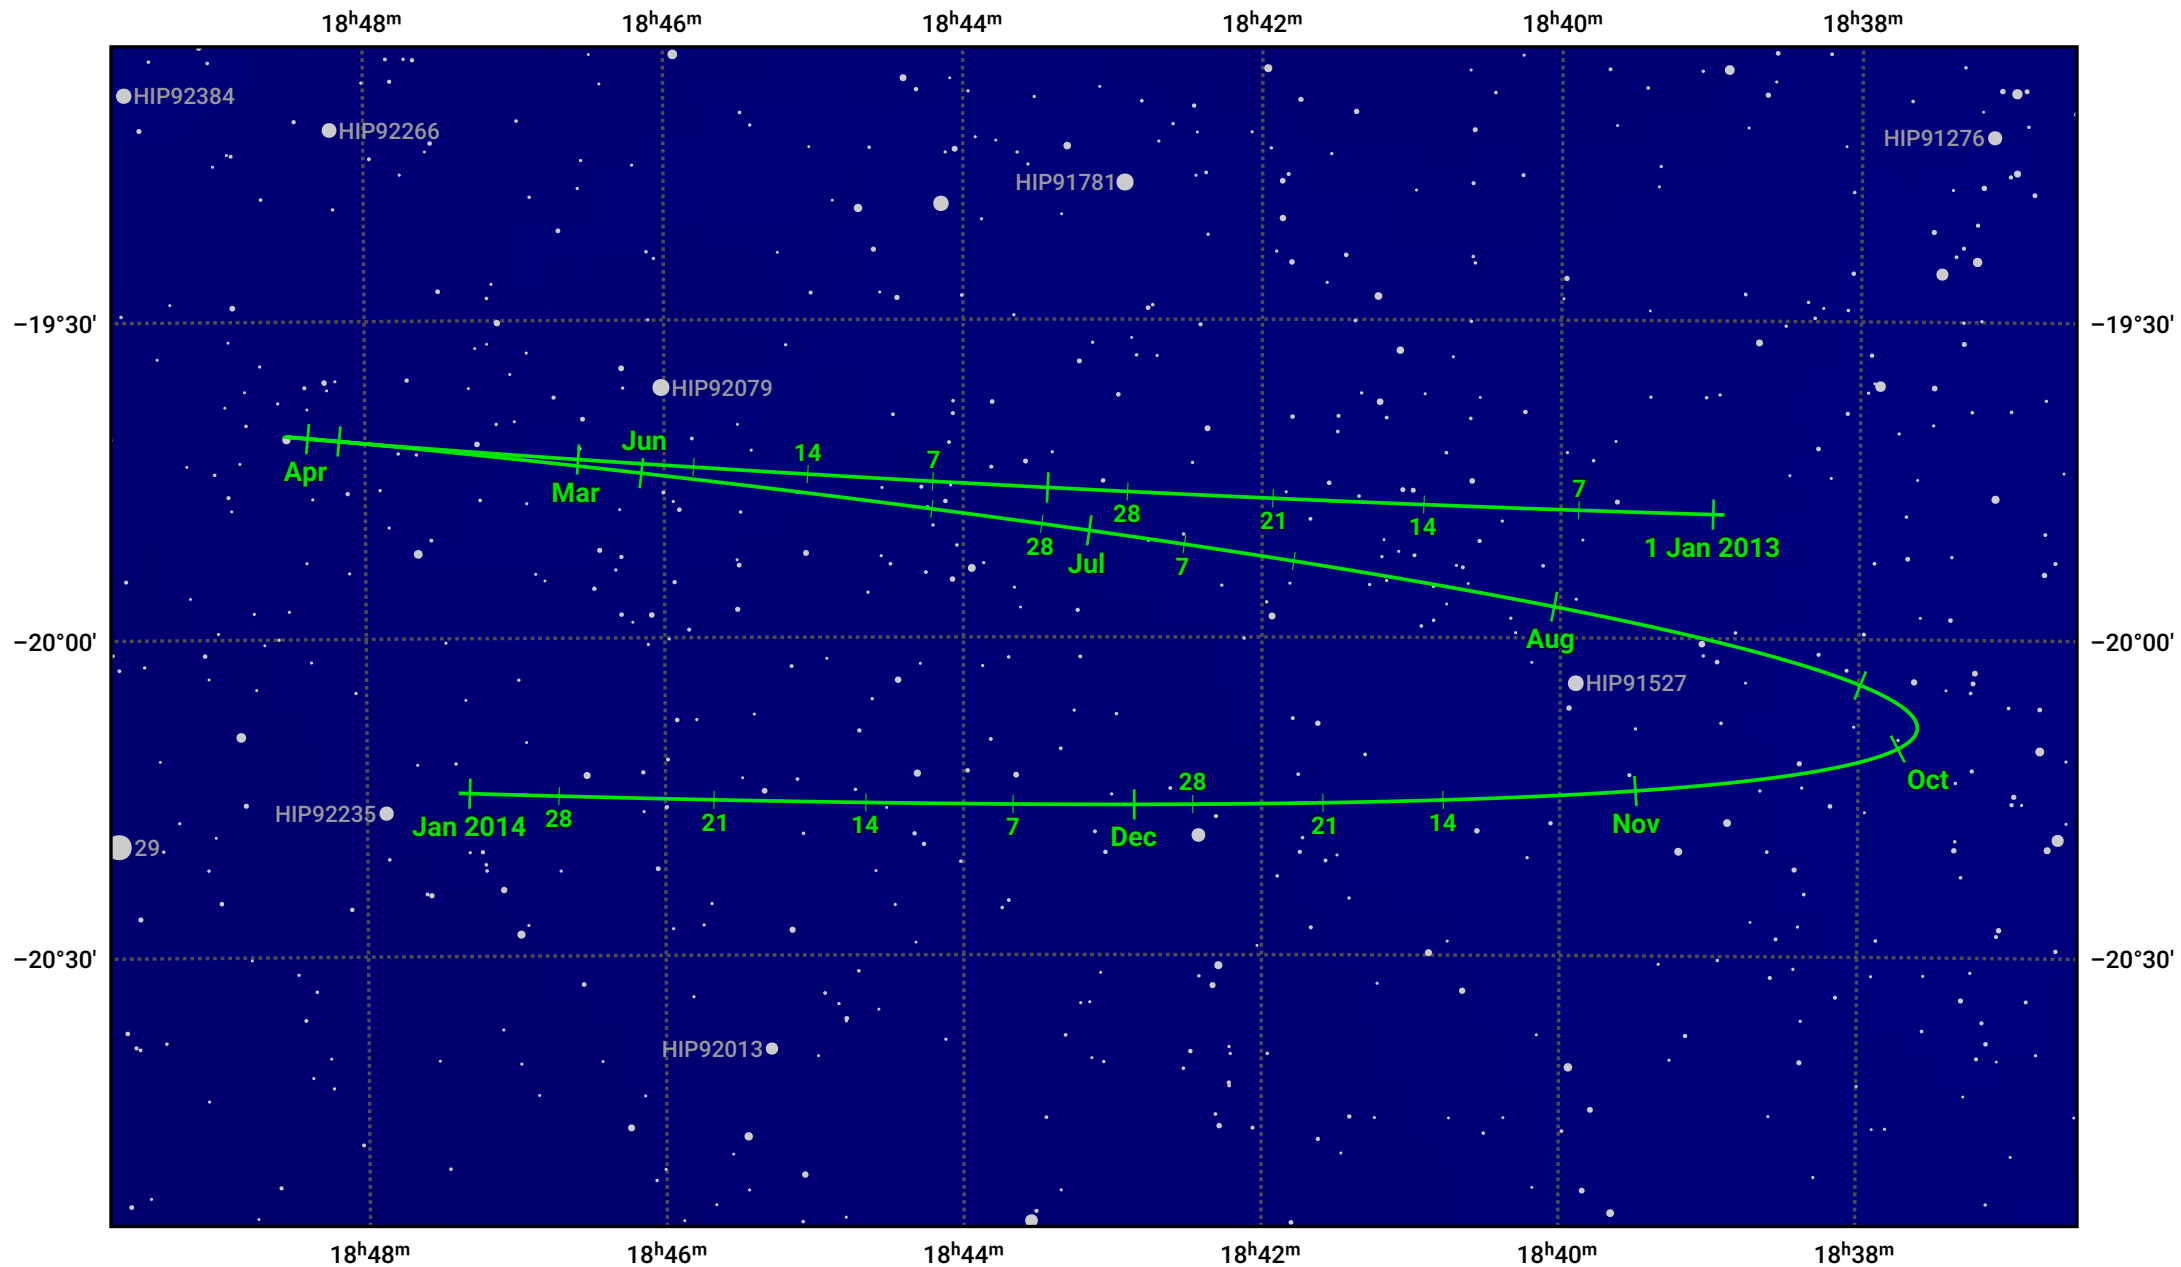

The path of Pluto in 2013

© Dominic Ford 2011–2024. Date markers placed at midnight UTC. Downloaded from <https://in-the-sky.org>

Magnitude scale: 12.0 11.0 10.0 9.0 8.0 7.0 6.0 5.0

— Ecliptic Plane

- Galaxy
- Bright nebula
- Open cluster
- ⊕ Globular cluster