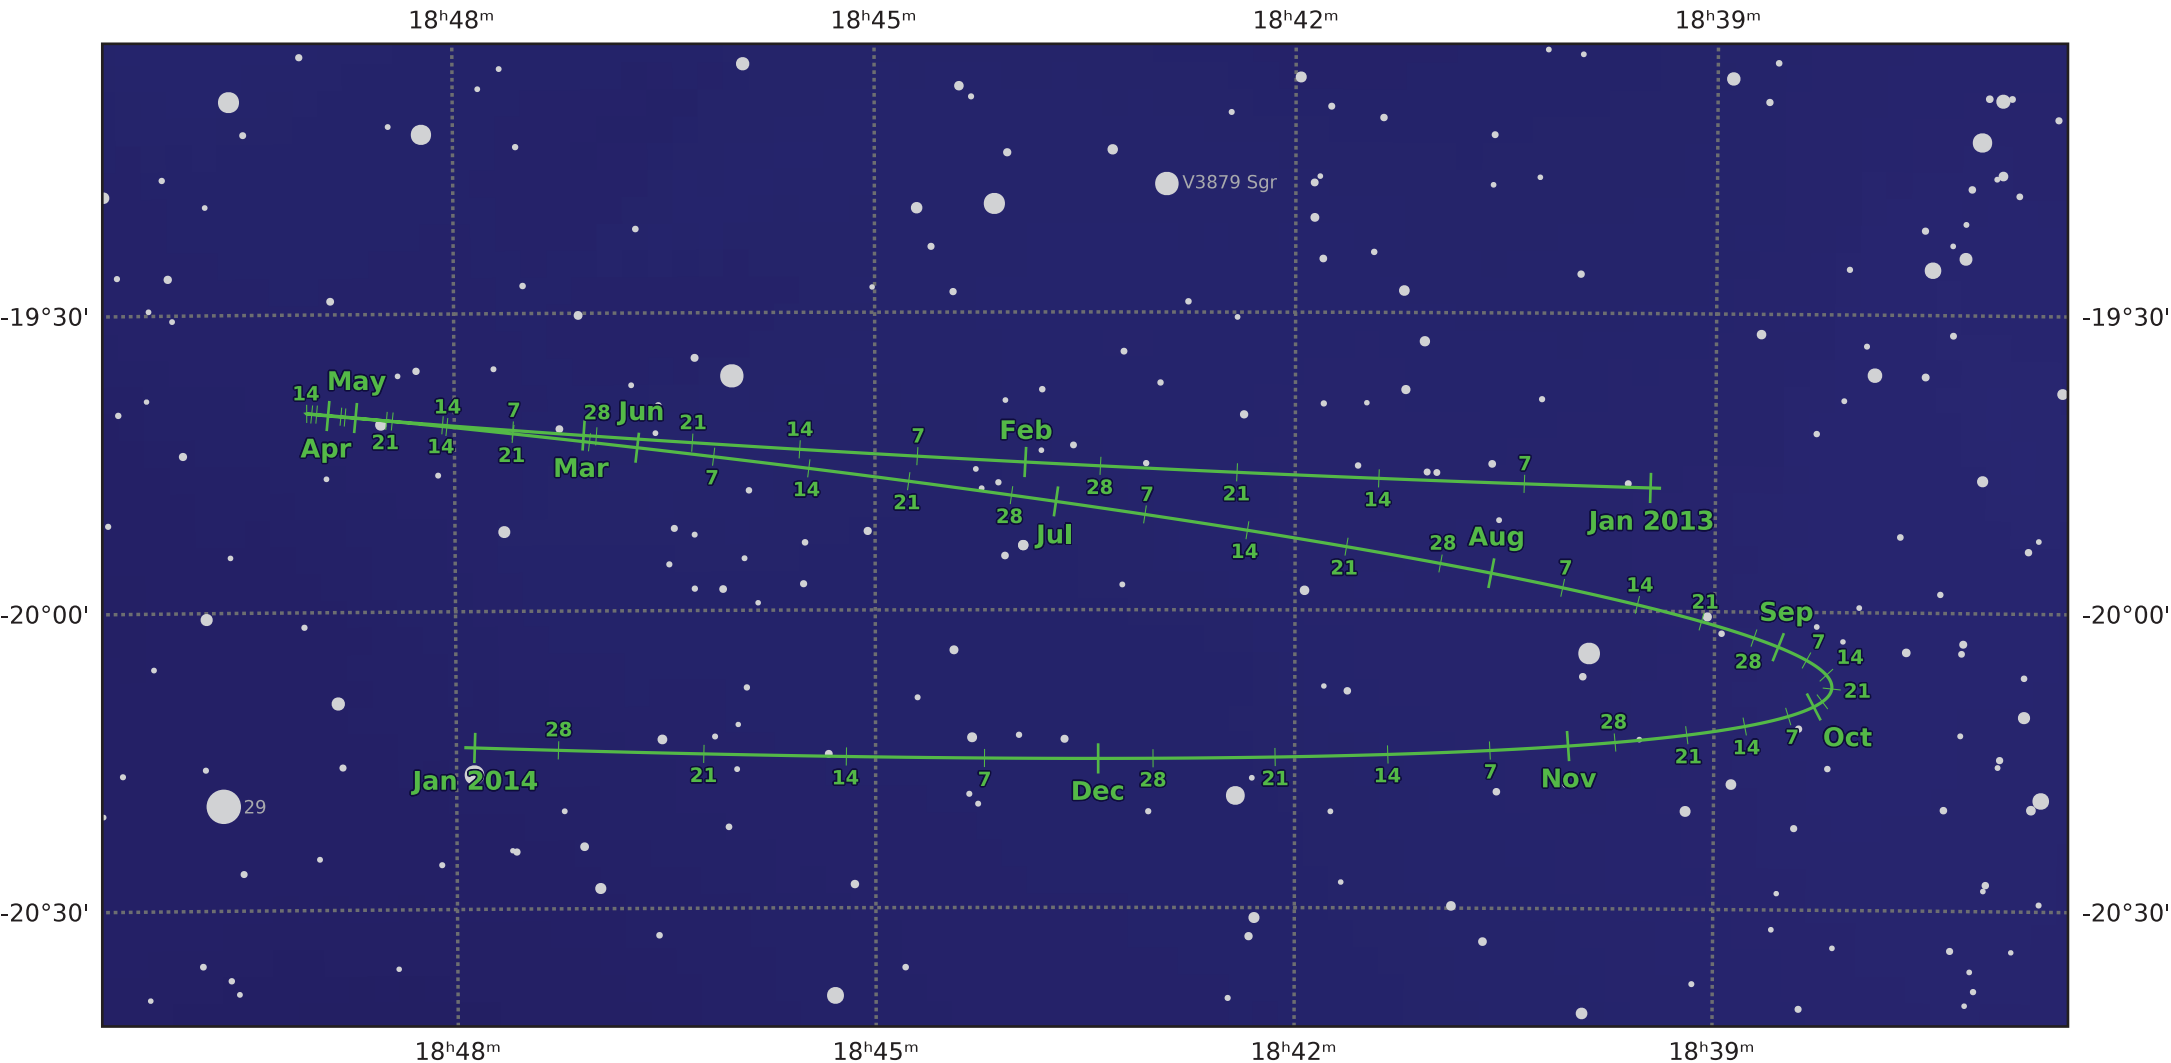

The path of Pluto in 2013

© Dominic Ford 2011-2021. Downloaded from <https://in-the-sky.org>

Magnitude scale: •11.0 •10.5 •10.0 •9.5 •9.0 •8.5 •8.0 •7.5 •7.0 ●6.5 ●6.0 ●5.5 ●5.0

— Ecliptic Plane — Galactic Plane