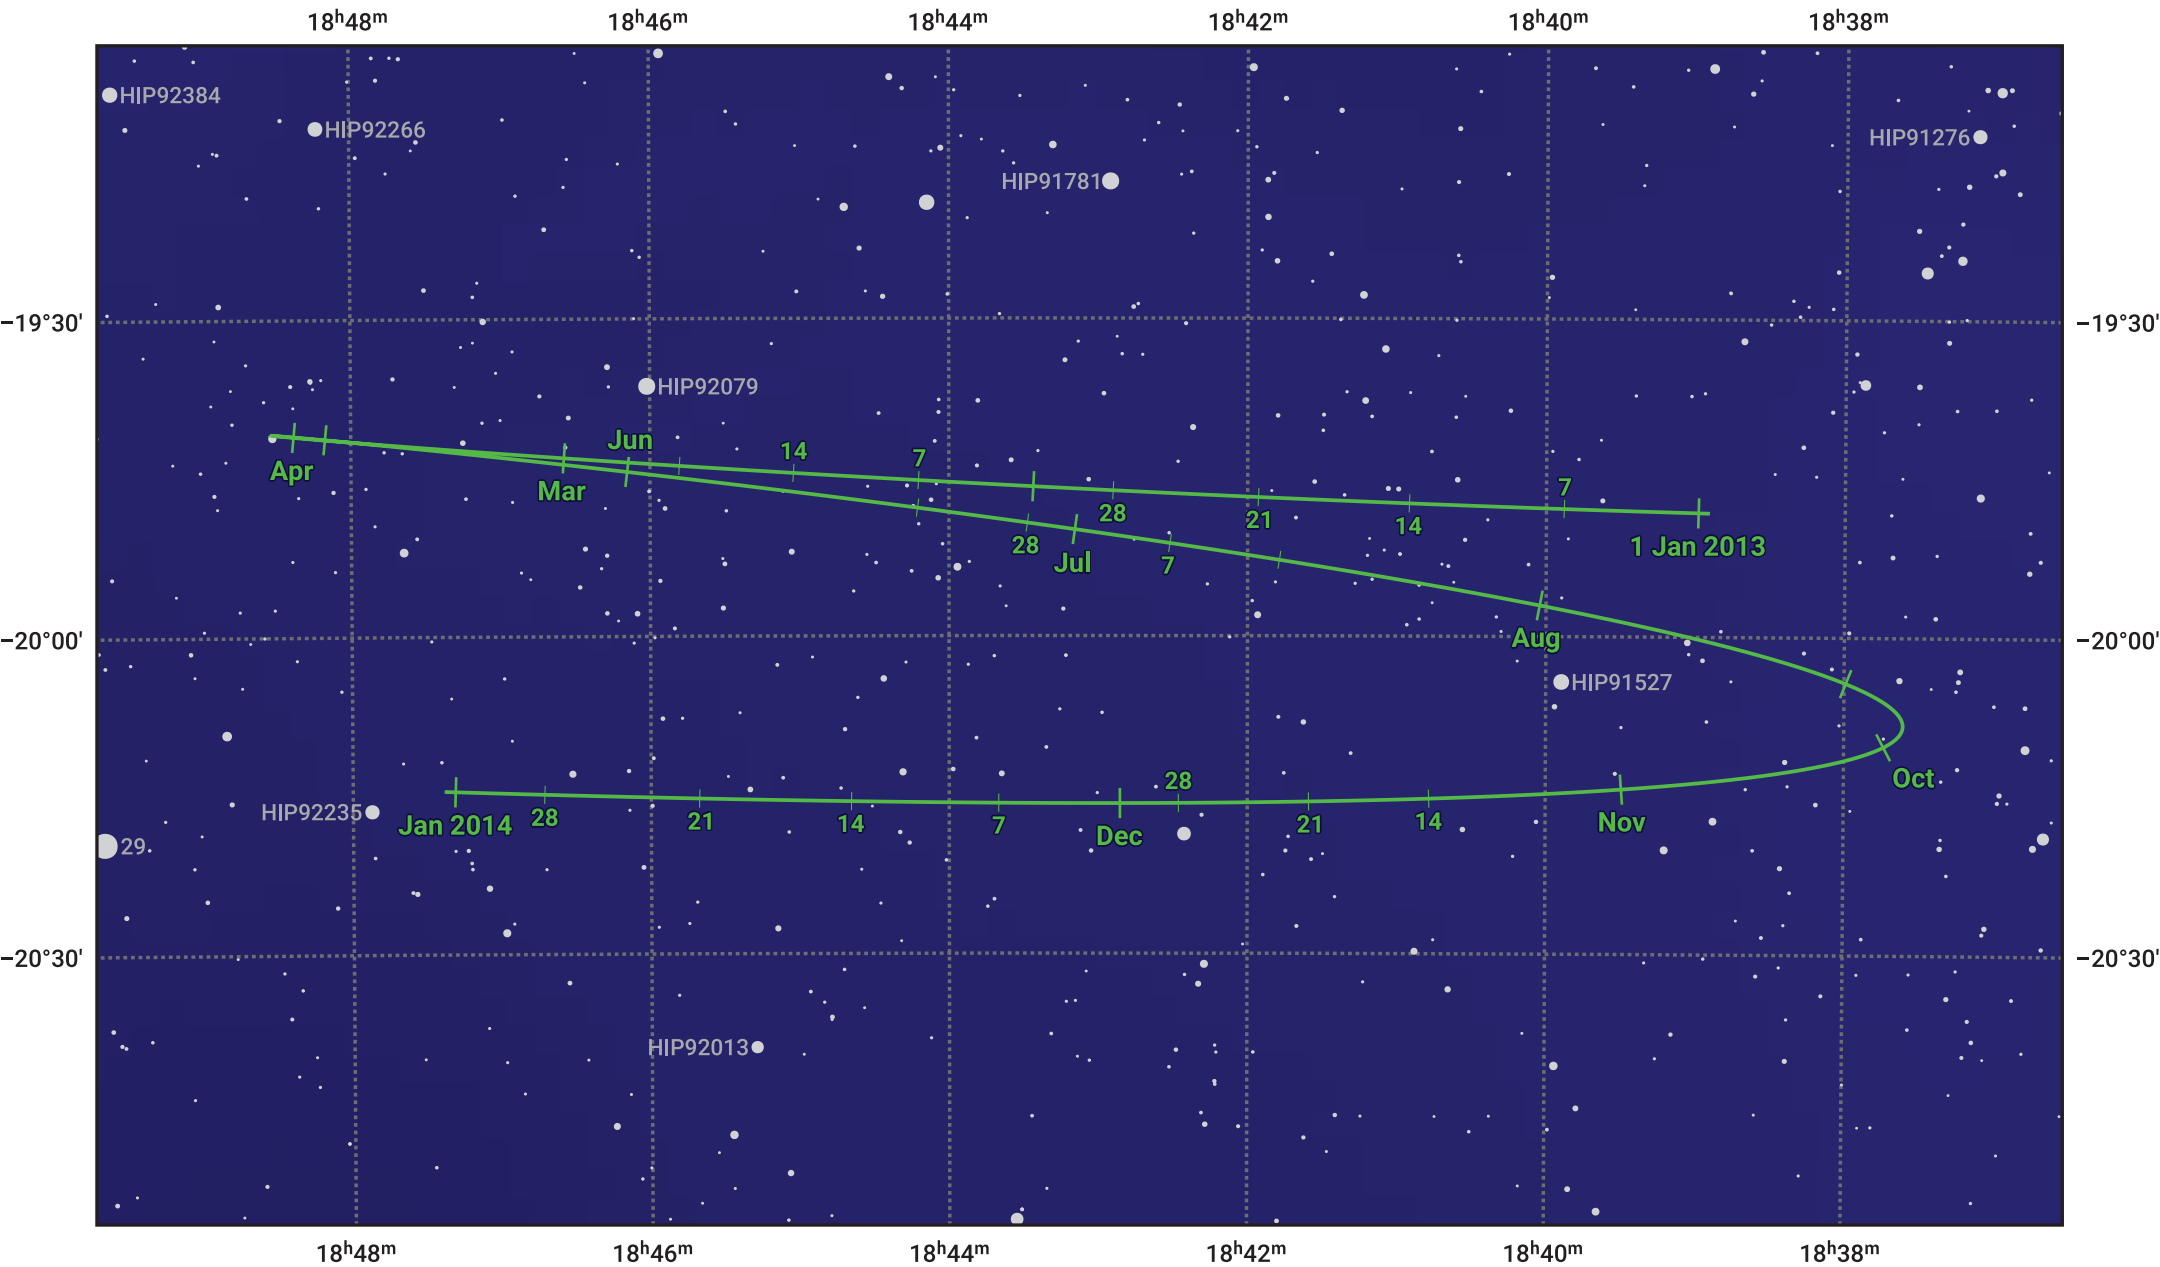

The path of Pluto in 2013

© Dominic Ford 2011–2024. Date markers placed at midnight UTC. Downloaded from <https://in-the-sky.org>

Magnitude scale: · 12.0 · 11.0 · 10.0 · 9.0 · 8.0 · 7.0 · 6.0 ● 5.0

— Ecliptic Plane

- Galaxy
- Bright nebula
- Open cluster
- Globular cluster

Date	Mag
2013 Jan 1	14.8
2013 Apr 1	14.9
2013 Jul 1	14.6
2013 Oct 1	14.9
2014 Jan 1	14.8