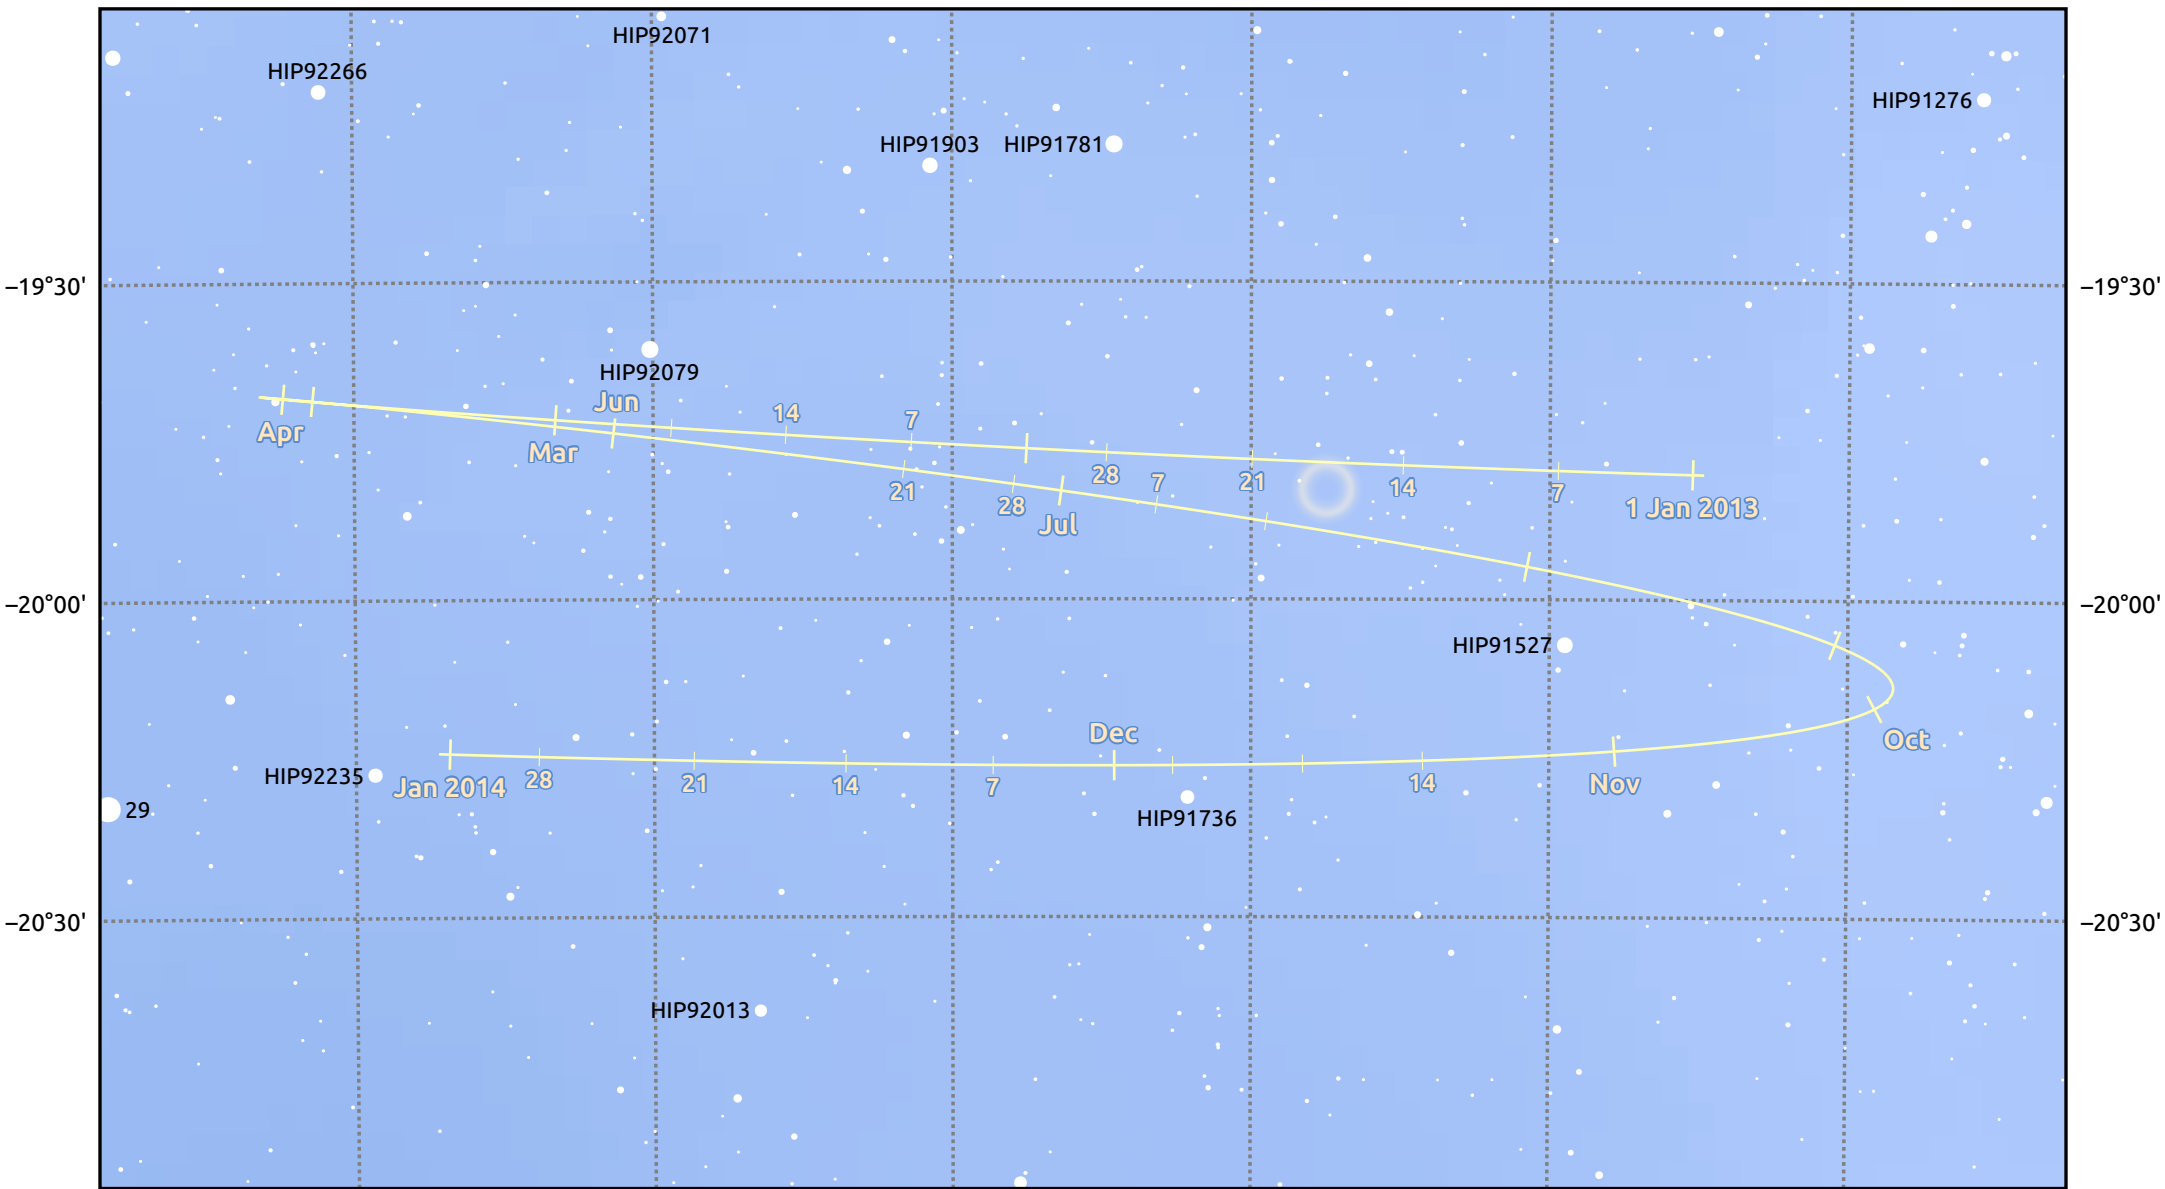

# The path of Pluto in 2013

18h48m      18h46m      18h44m      18h42m      18h40m      18h38m

© Dominic Ford 2011–2025. Date markers placed at midnight UTC. Downloaded from <https://in-the-sky.org>

Magnitude scale:    ·12.0    ·11.0    ·10.0    ·9.0    ·8.0    ·7.0    ●6.0    ●5.0

— Ecliptic Plane

Galaxy    Bright nebula    Open cluster    Globular cluster    Planetary nebula

Date	Mag
2013 Jan 1	14.7
2013 Apr 1	14.8
2013 Jul 1	14.6
2013 Oct 1	14.8
2014 Jan 1	14.7