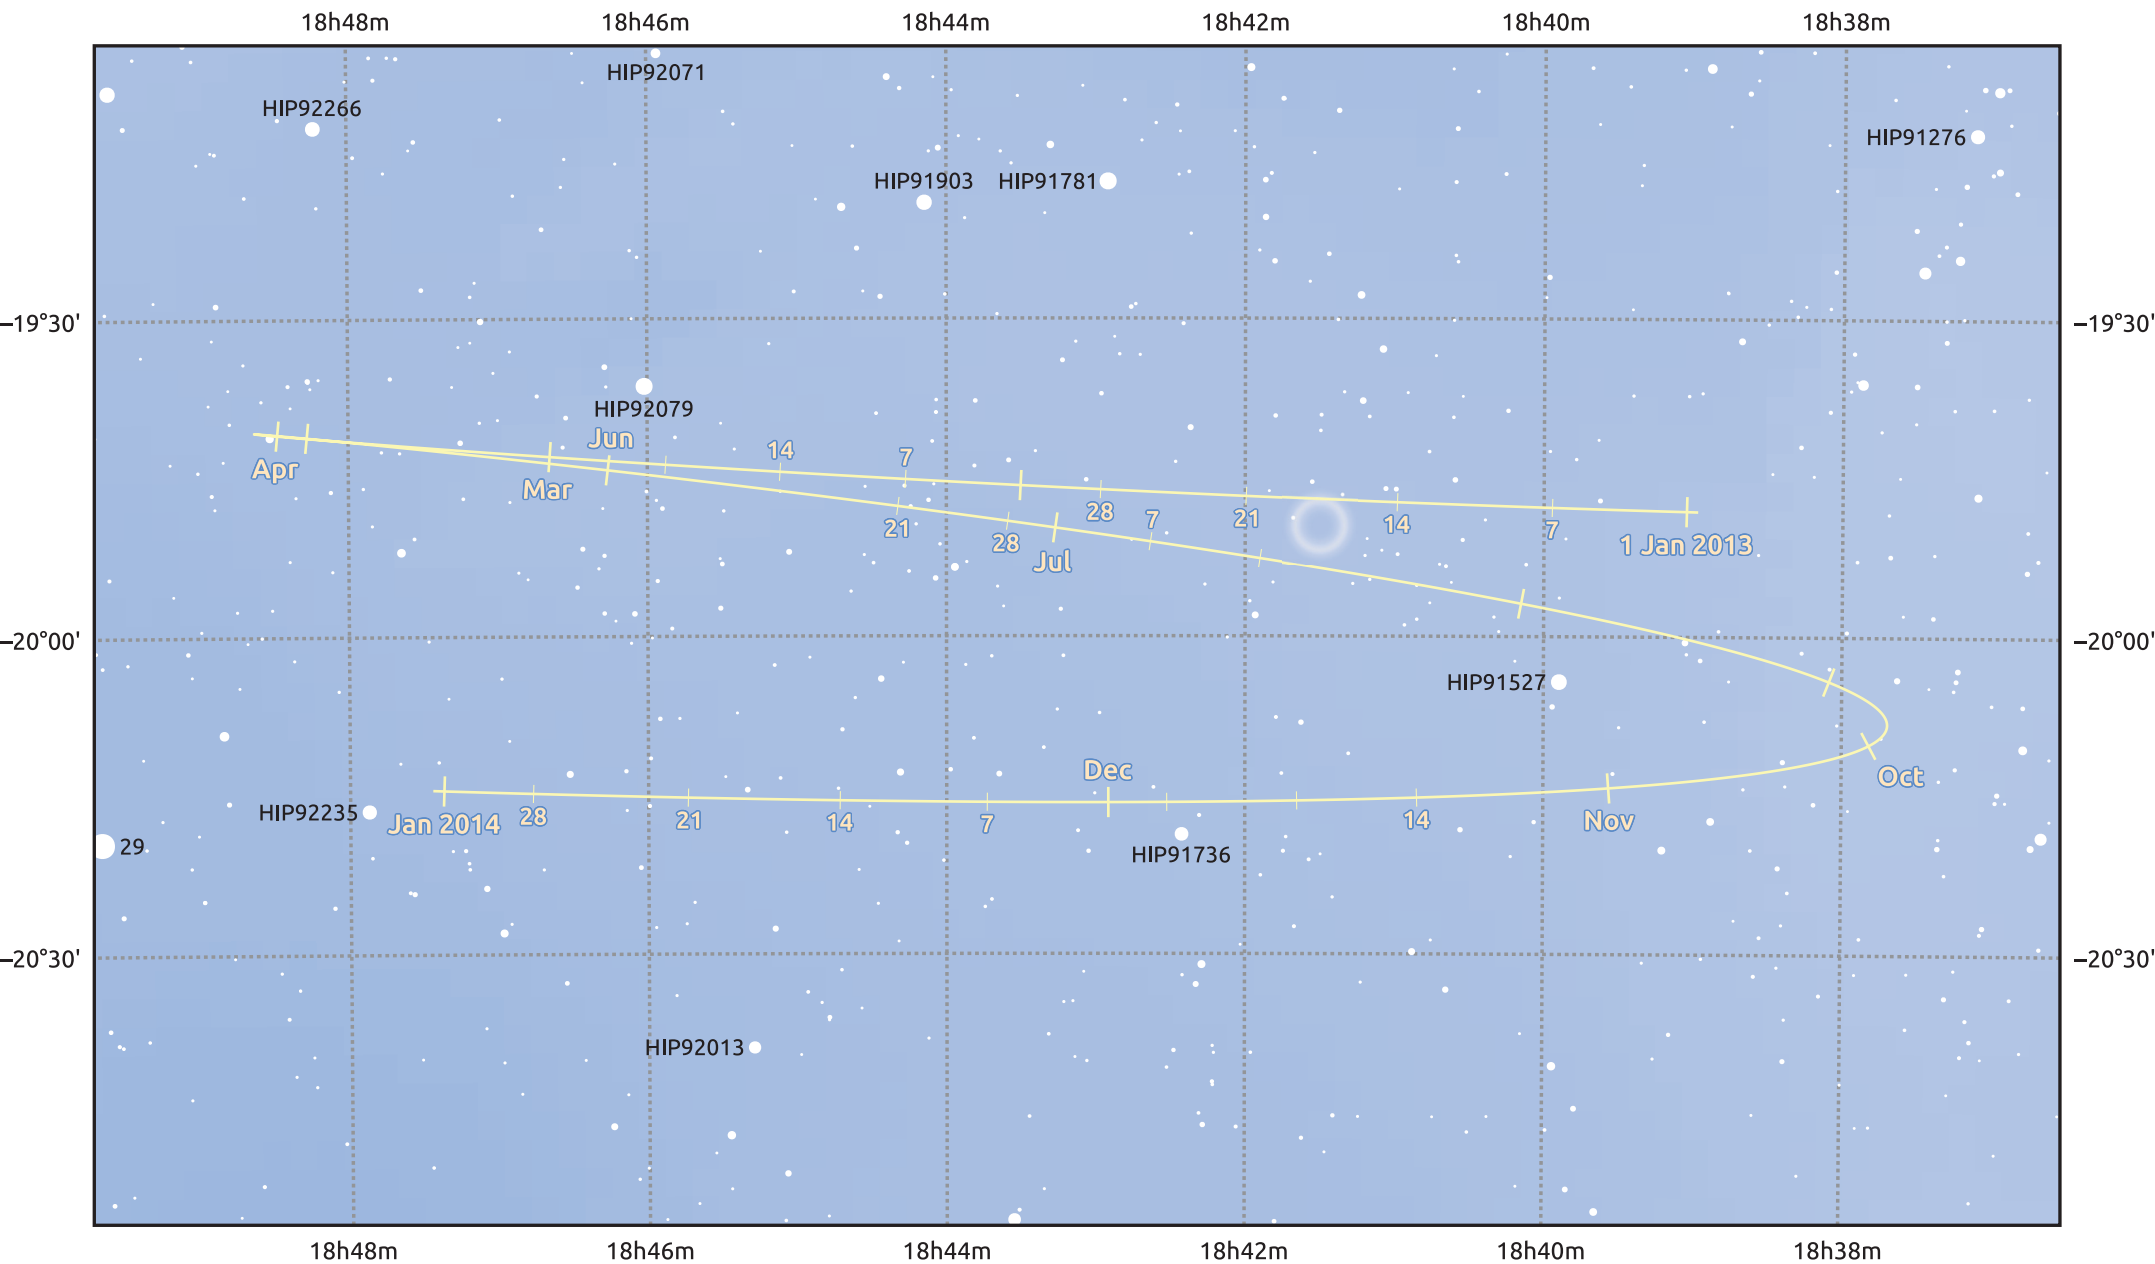

# The path of Pluto in 2013

© Dominic Ford 2011–2025. Date markers placed at midnight UTC. Downloaded from <https://in-the-sky.org>

Magnitude scale: 12.0 11.0 10.0 9.0 8.0 7.0 6.0 5.0

— Ecliptic Plane

Galaxy Bright nebula Open cluster Globular cluster Planetary nebula