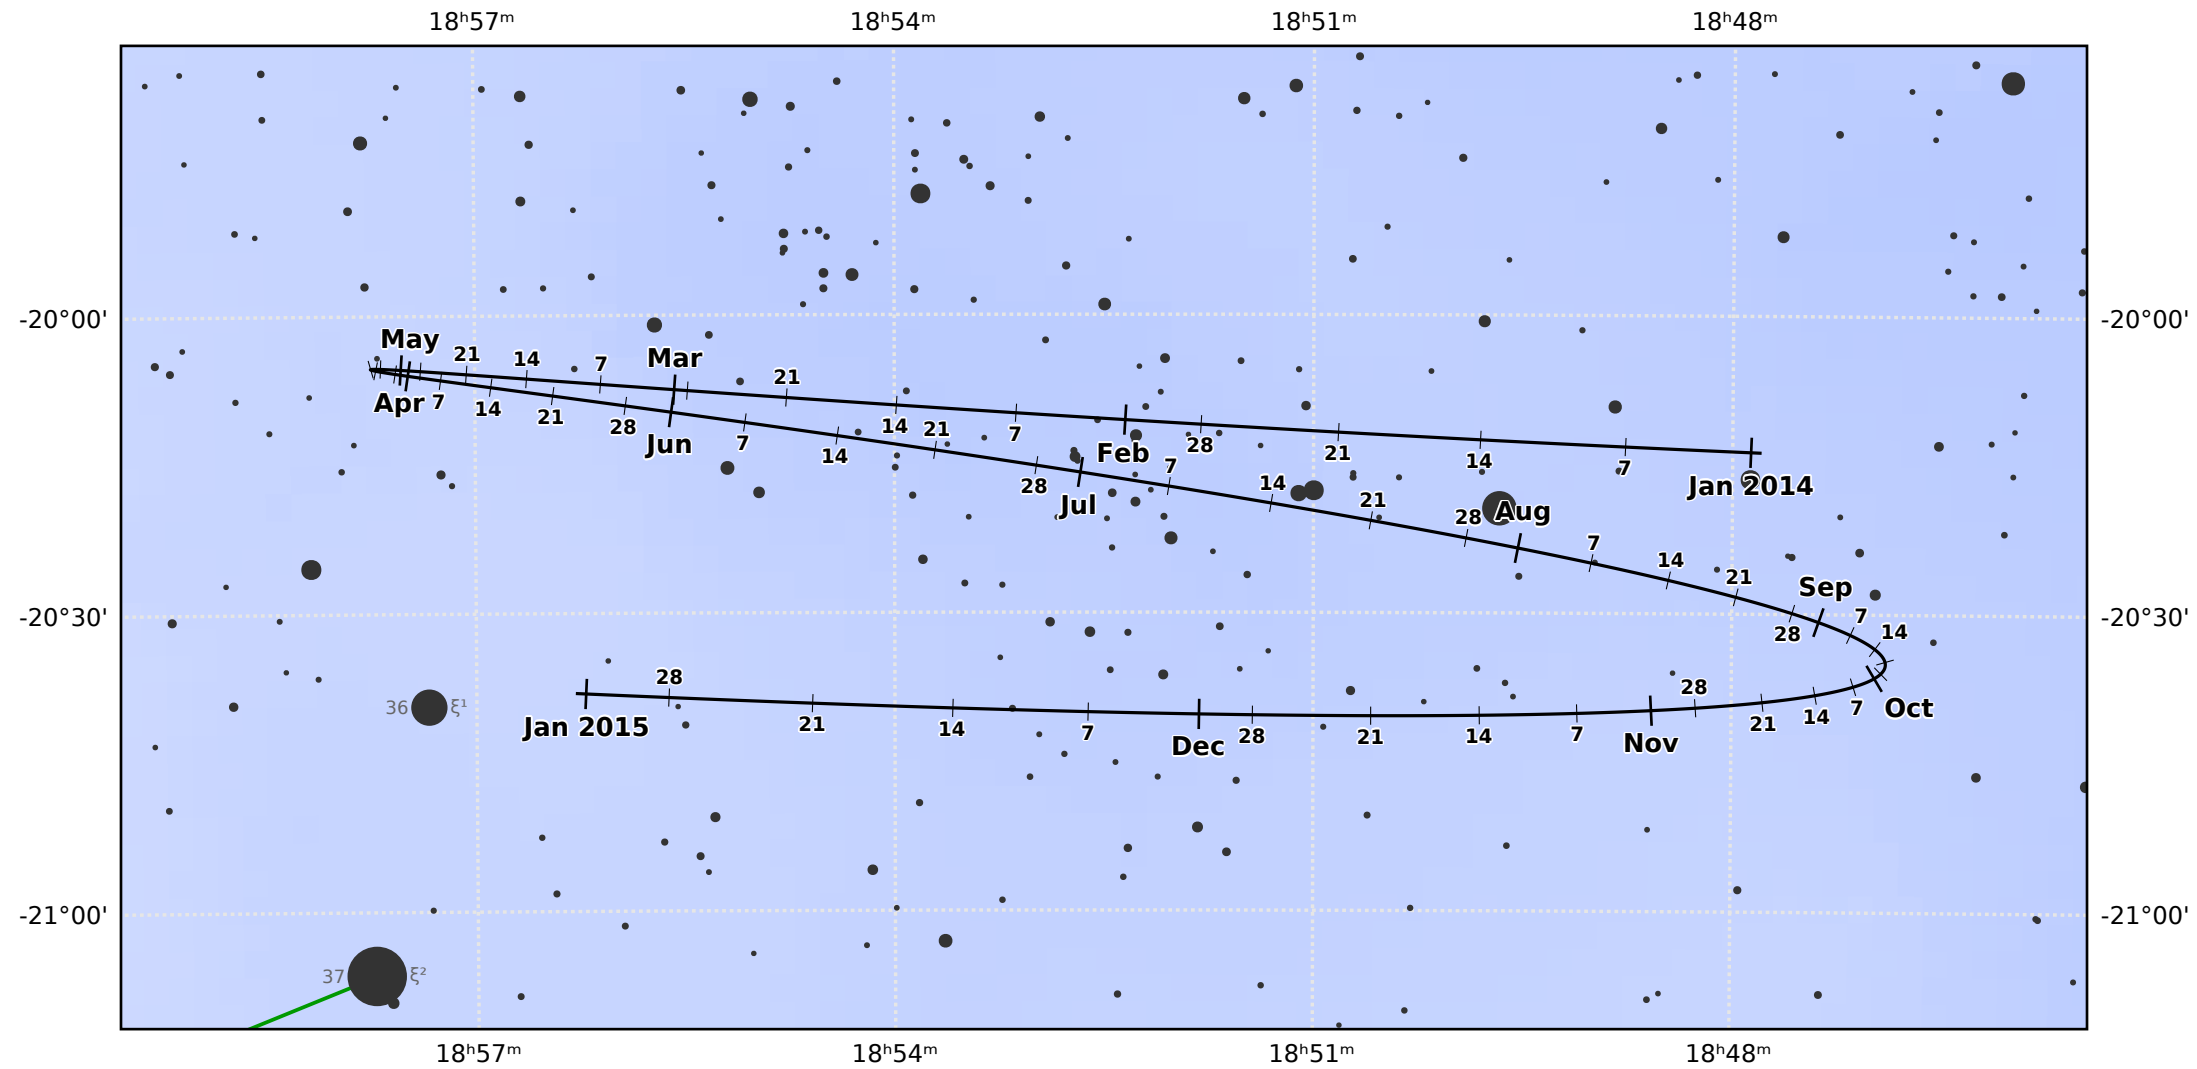

The path of Pluto in 2014

© Dominic Ford 2011-2021. Downloaded from <https://in-the-sky.org>