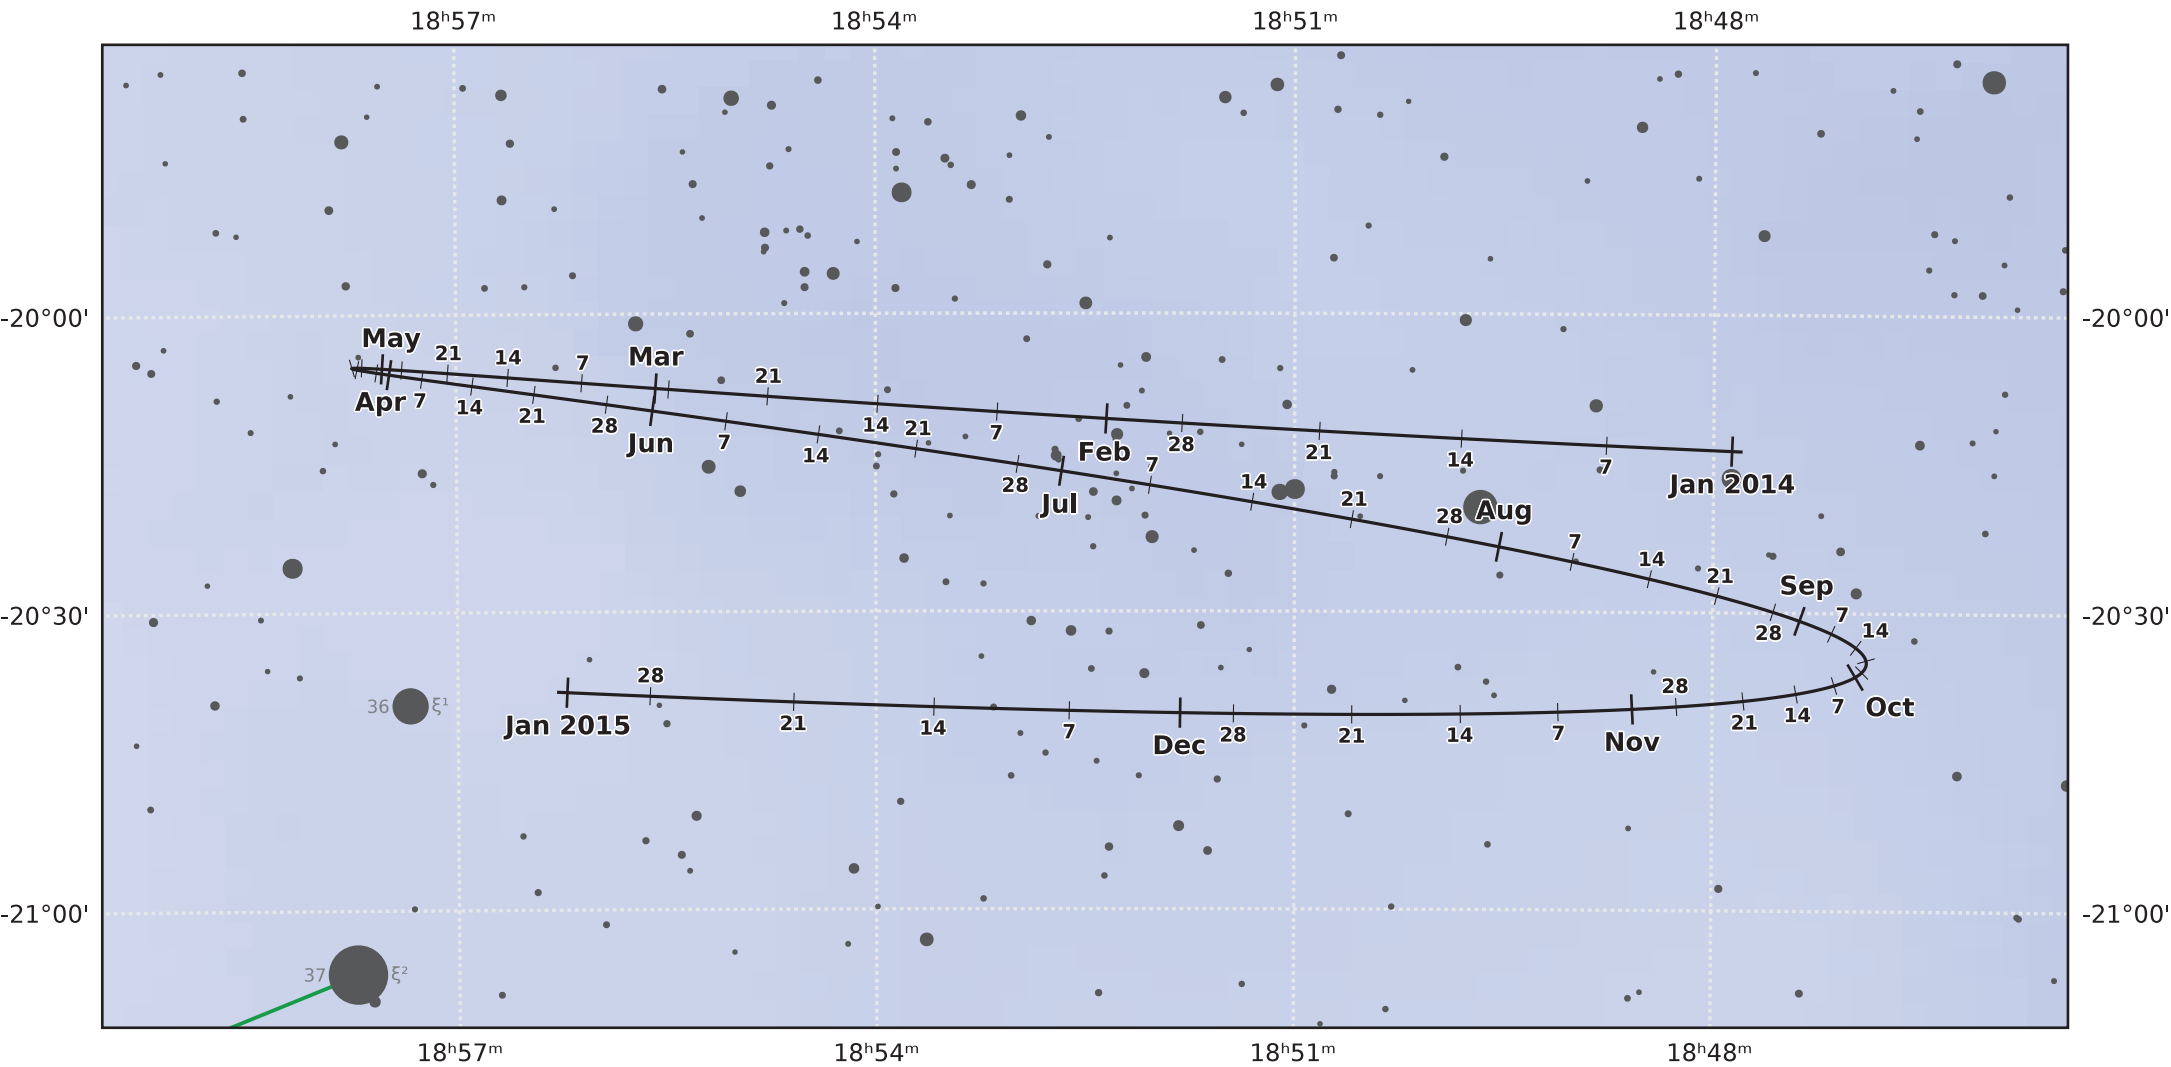

The path of Pluto in 2014

© Dominic Ford 2011-2021. Downloaded from <https://in-the-sky.org>