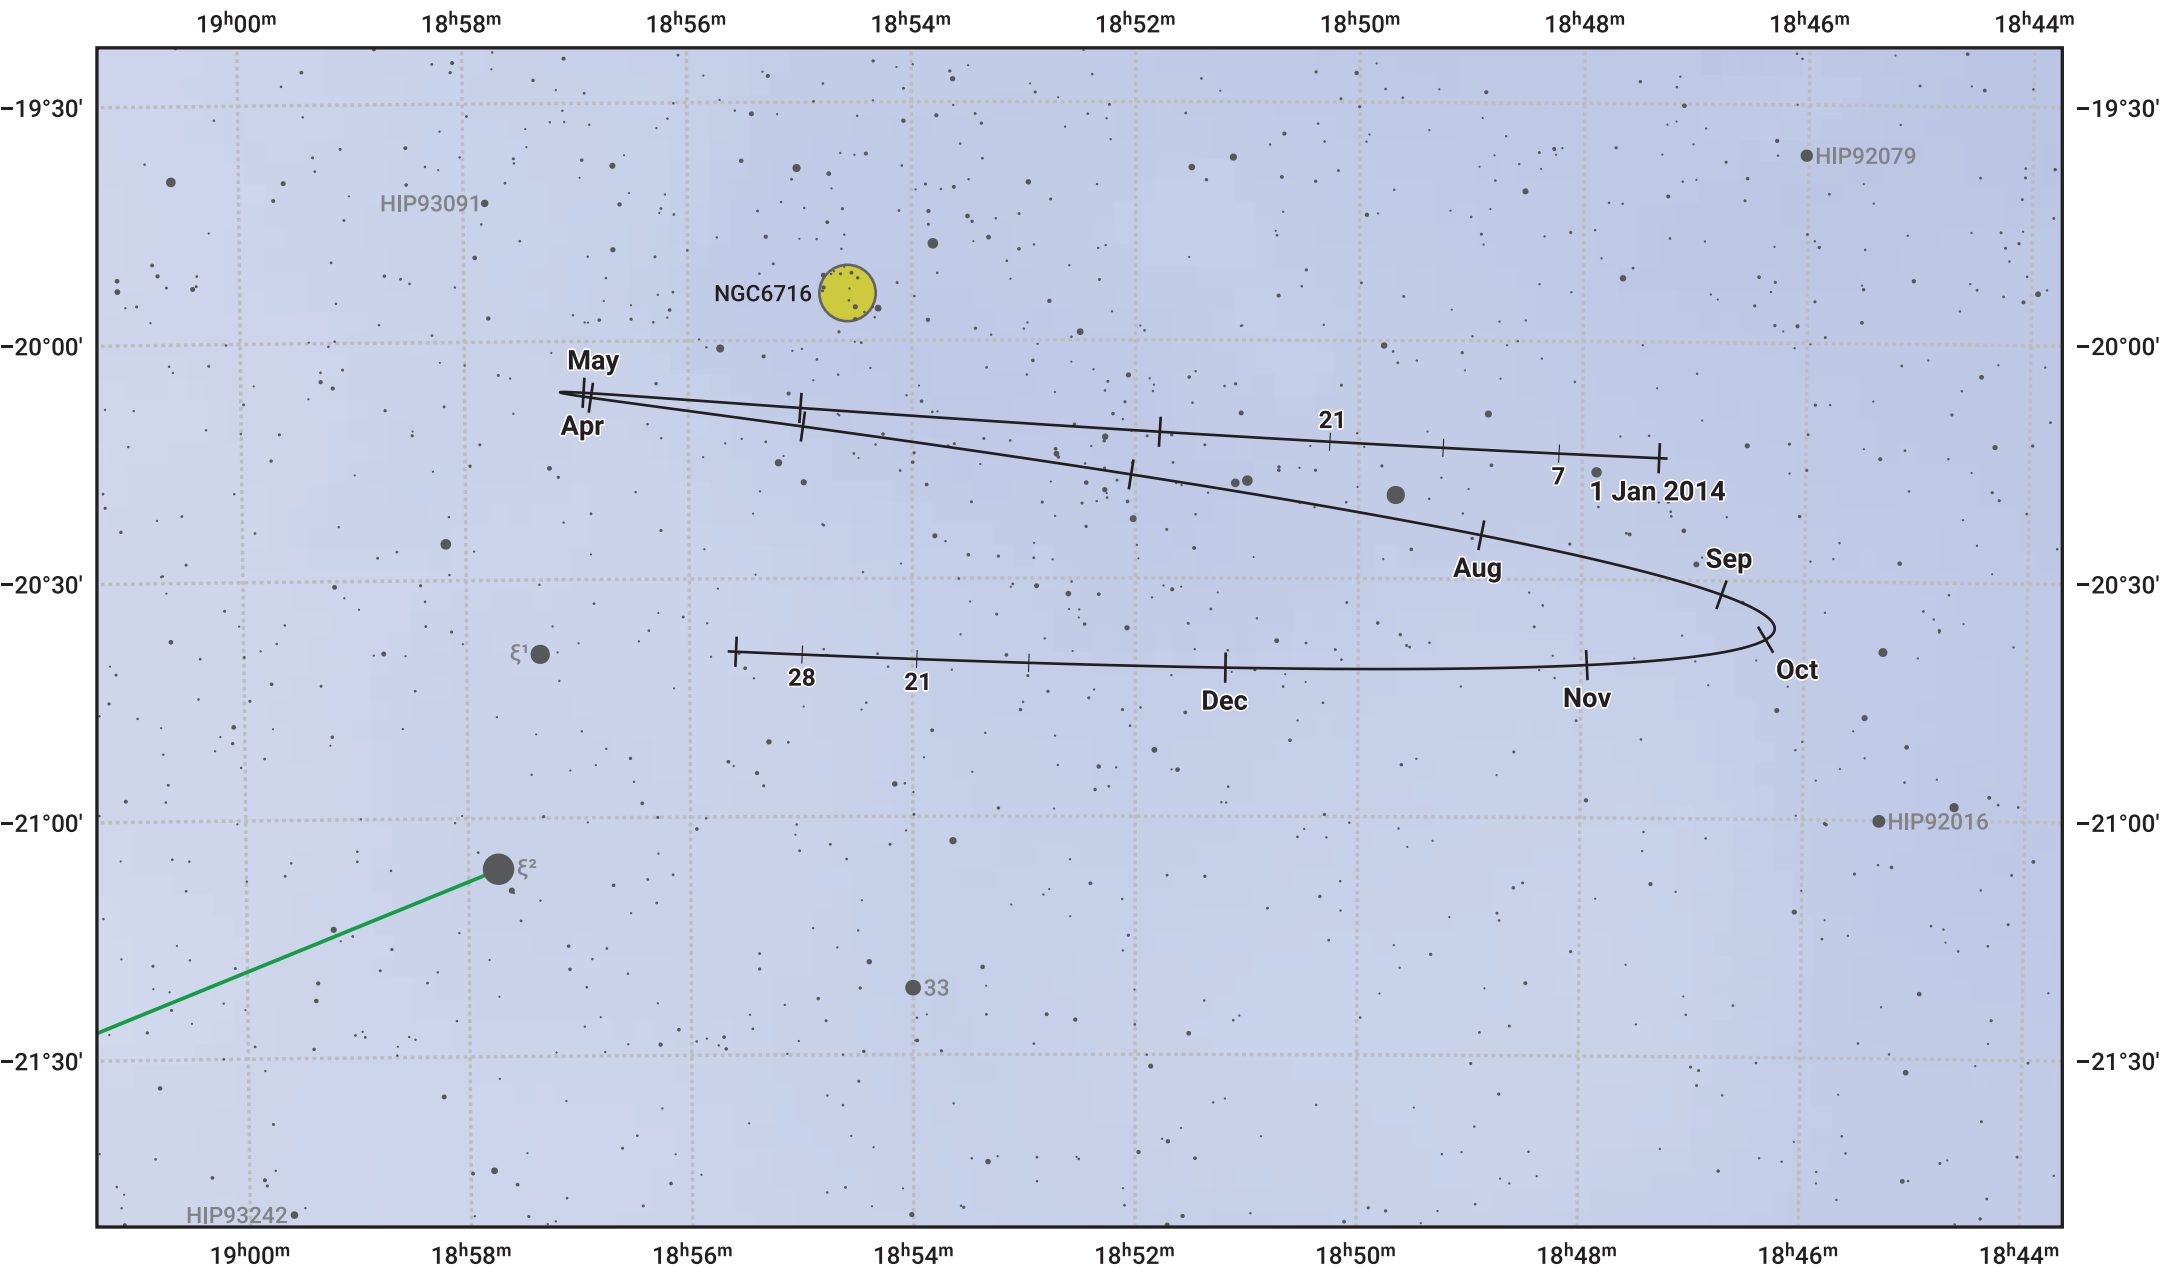

The path of Pluto in 2014

© Dominic Ford 2011–2024. Date markers placed at midnight UTC. Downloaded from <https://in-the-sky.org>

Magnitude scale: 12.0 11.0 10.0 9.0 8.0 7.0 6.0 5.0 4.0 3.0

— Ecliptic Plane

- Galaxy
- Bright nebula
- Open cluster
- ⊕ Globular cluster

| Date | Mag |
|------------|------|
| 2014 Jan 1 | 14.8 |
| 2014 Apr 1 | 14.9 |
| 2014 Jul 1 | 14.7 |
| 2014 Oct 1 | 14.9 |
| 2015 Jan 1 | 14.8 |