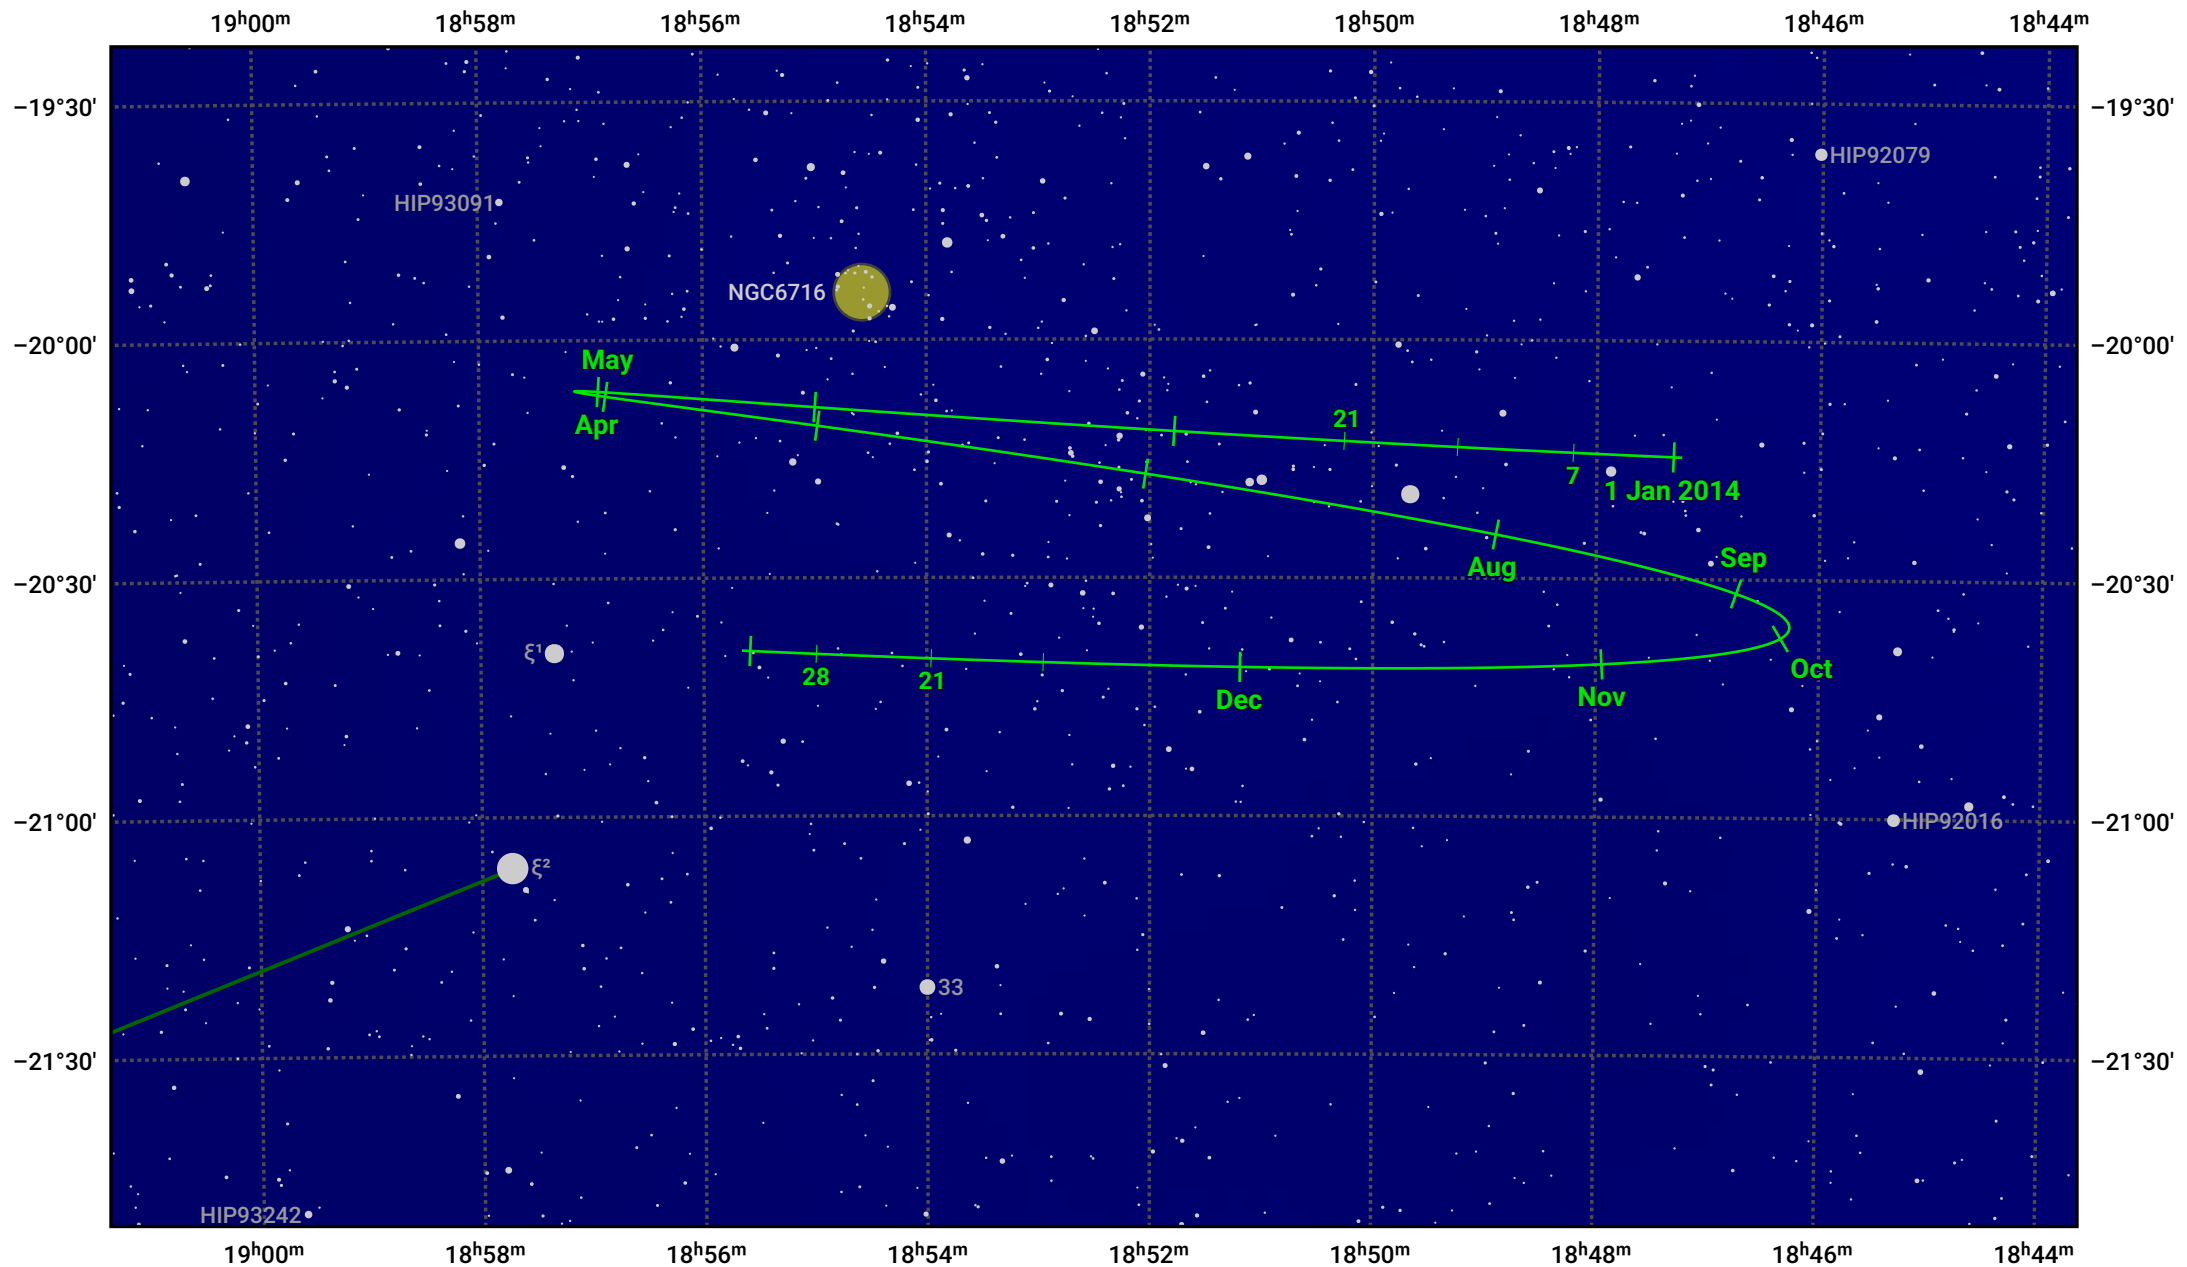

# The path of Pluto in 2014

© Dominic Ford 2011–2024. Date markers placed at midnight UTC. Downloaded from <https://in-the-sky.org>

Magnitude scale: 12.0 11.0 10.0 9.0 8.0 7.0 6.0 5.0 4.0 3.0

— Ecliptic Plane

- Galaxy
- Bright nebula
- Open cluster
- Globular cluster

Date	Mag
2014 Jan 1	14.8
2014 Apr 1	14.9
2014 Jul 1	14.7
2014 Oct 1	14.9
2015 Jan 1	14.8