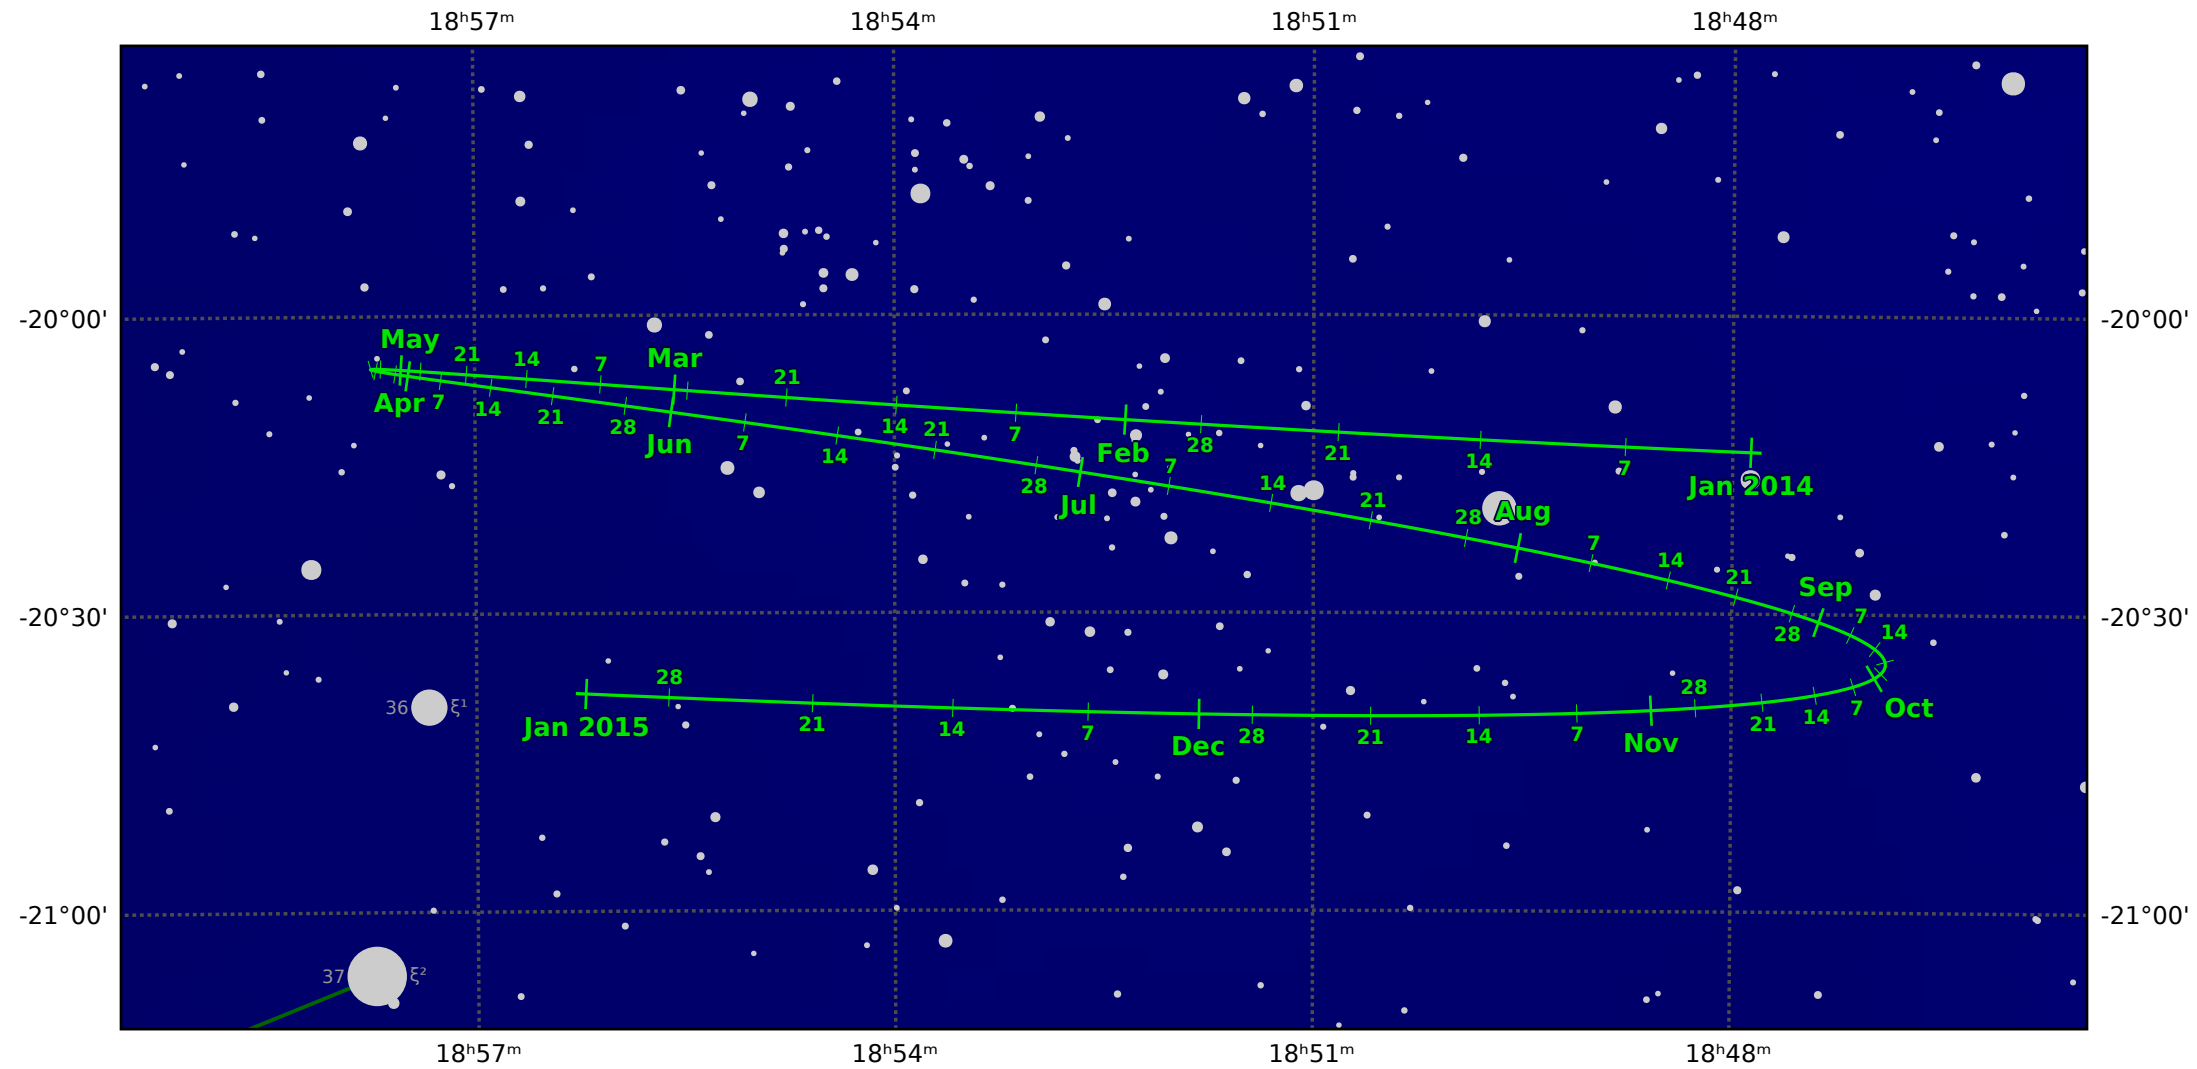

The path of Pluto in 2014

© Dominic Ford 2011-2021. Downloaded from <https://in-the-sky.org>