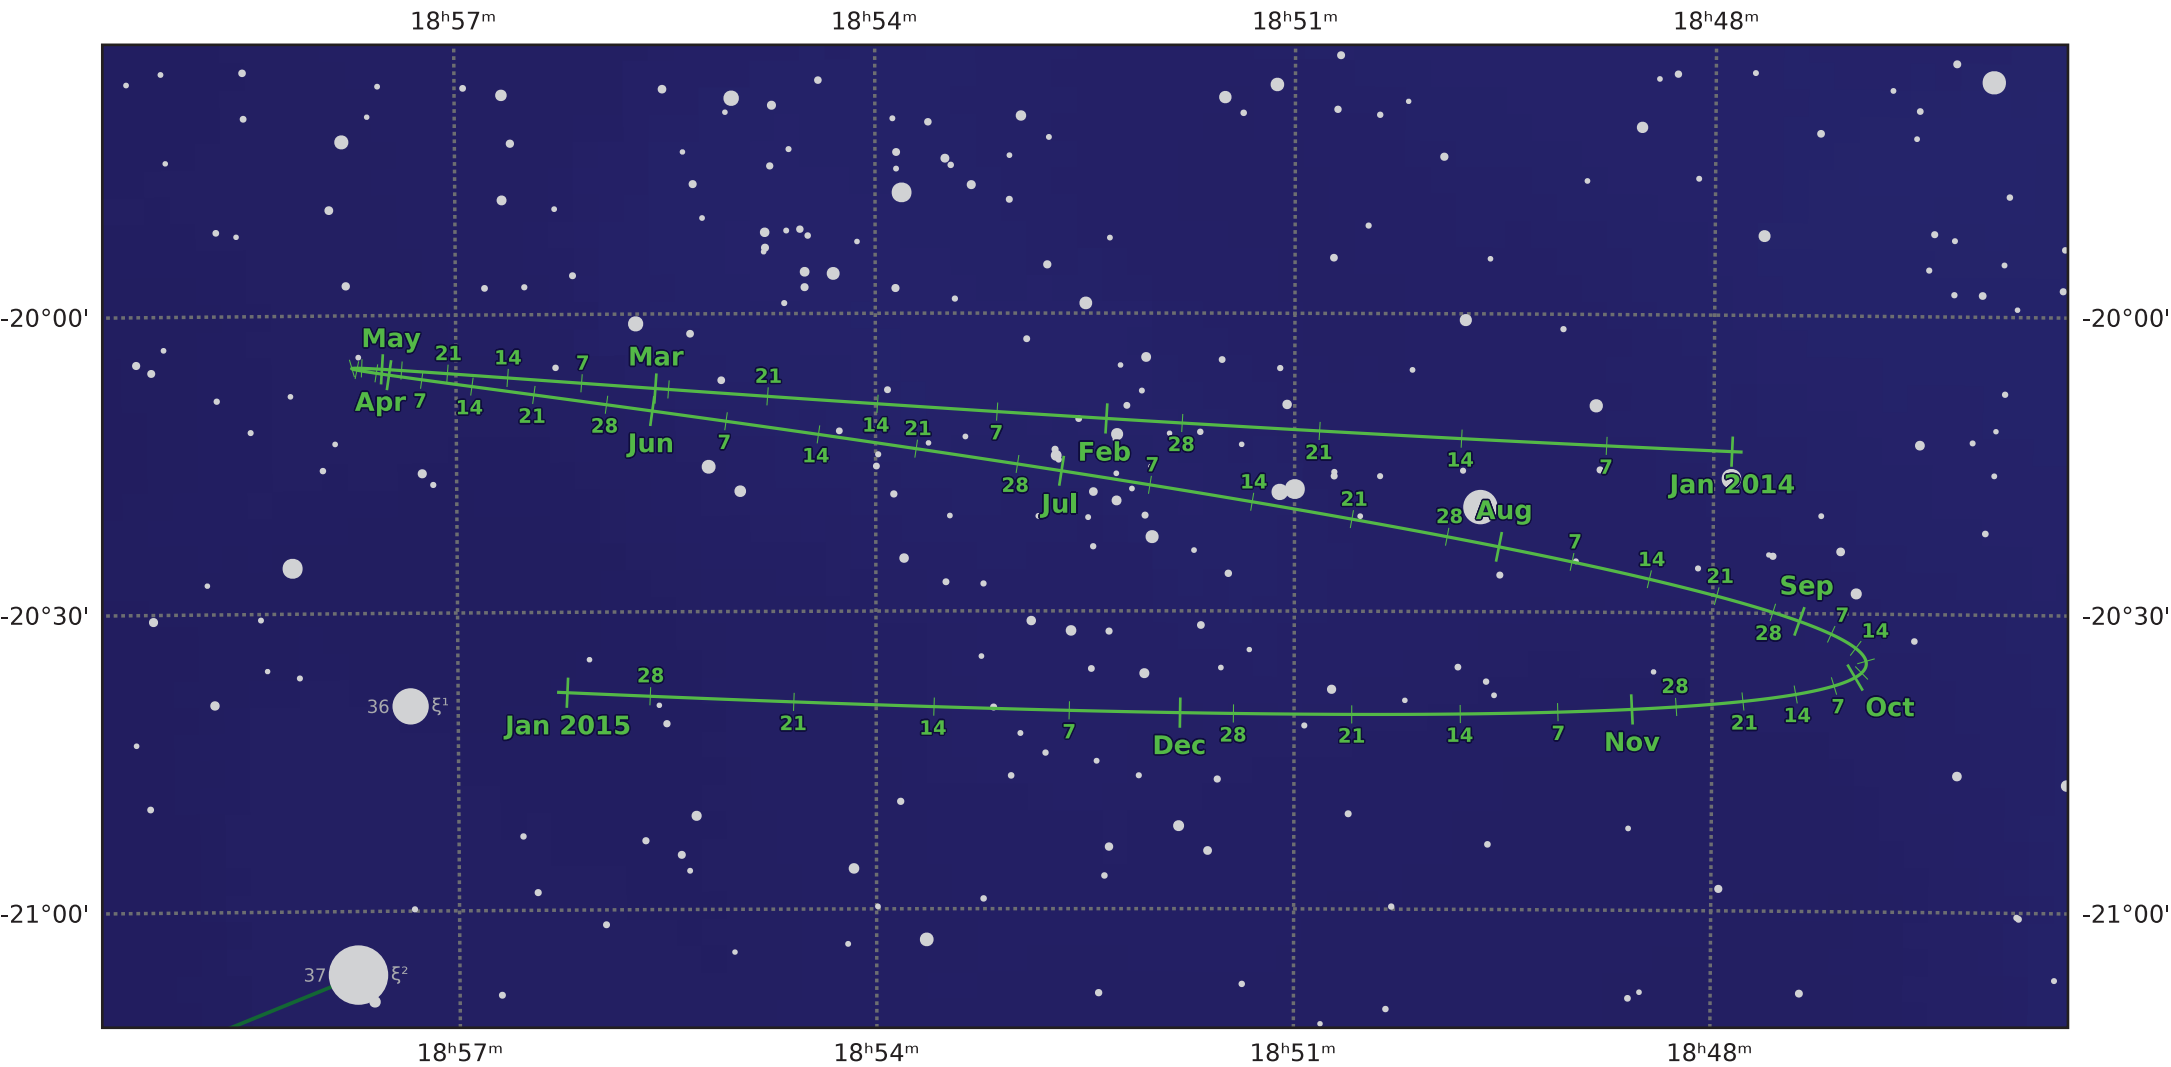

# The path of Pluto in 2014

© Dominic Ford 2011-2021. Downloaded from <https://in-the-sky.org>