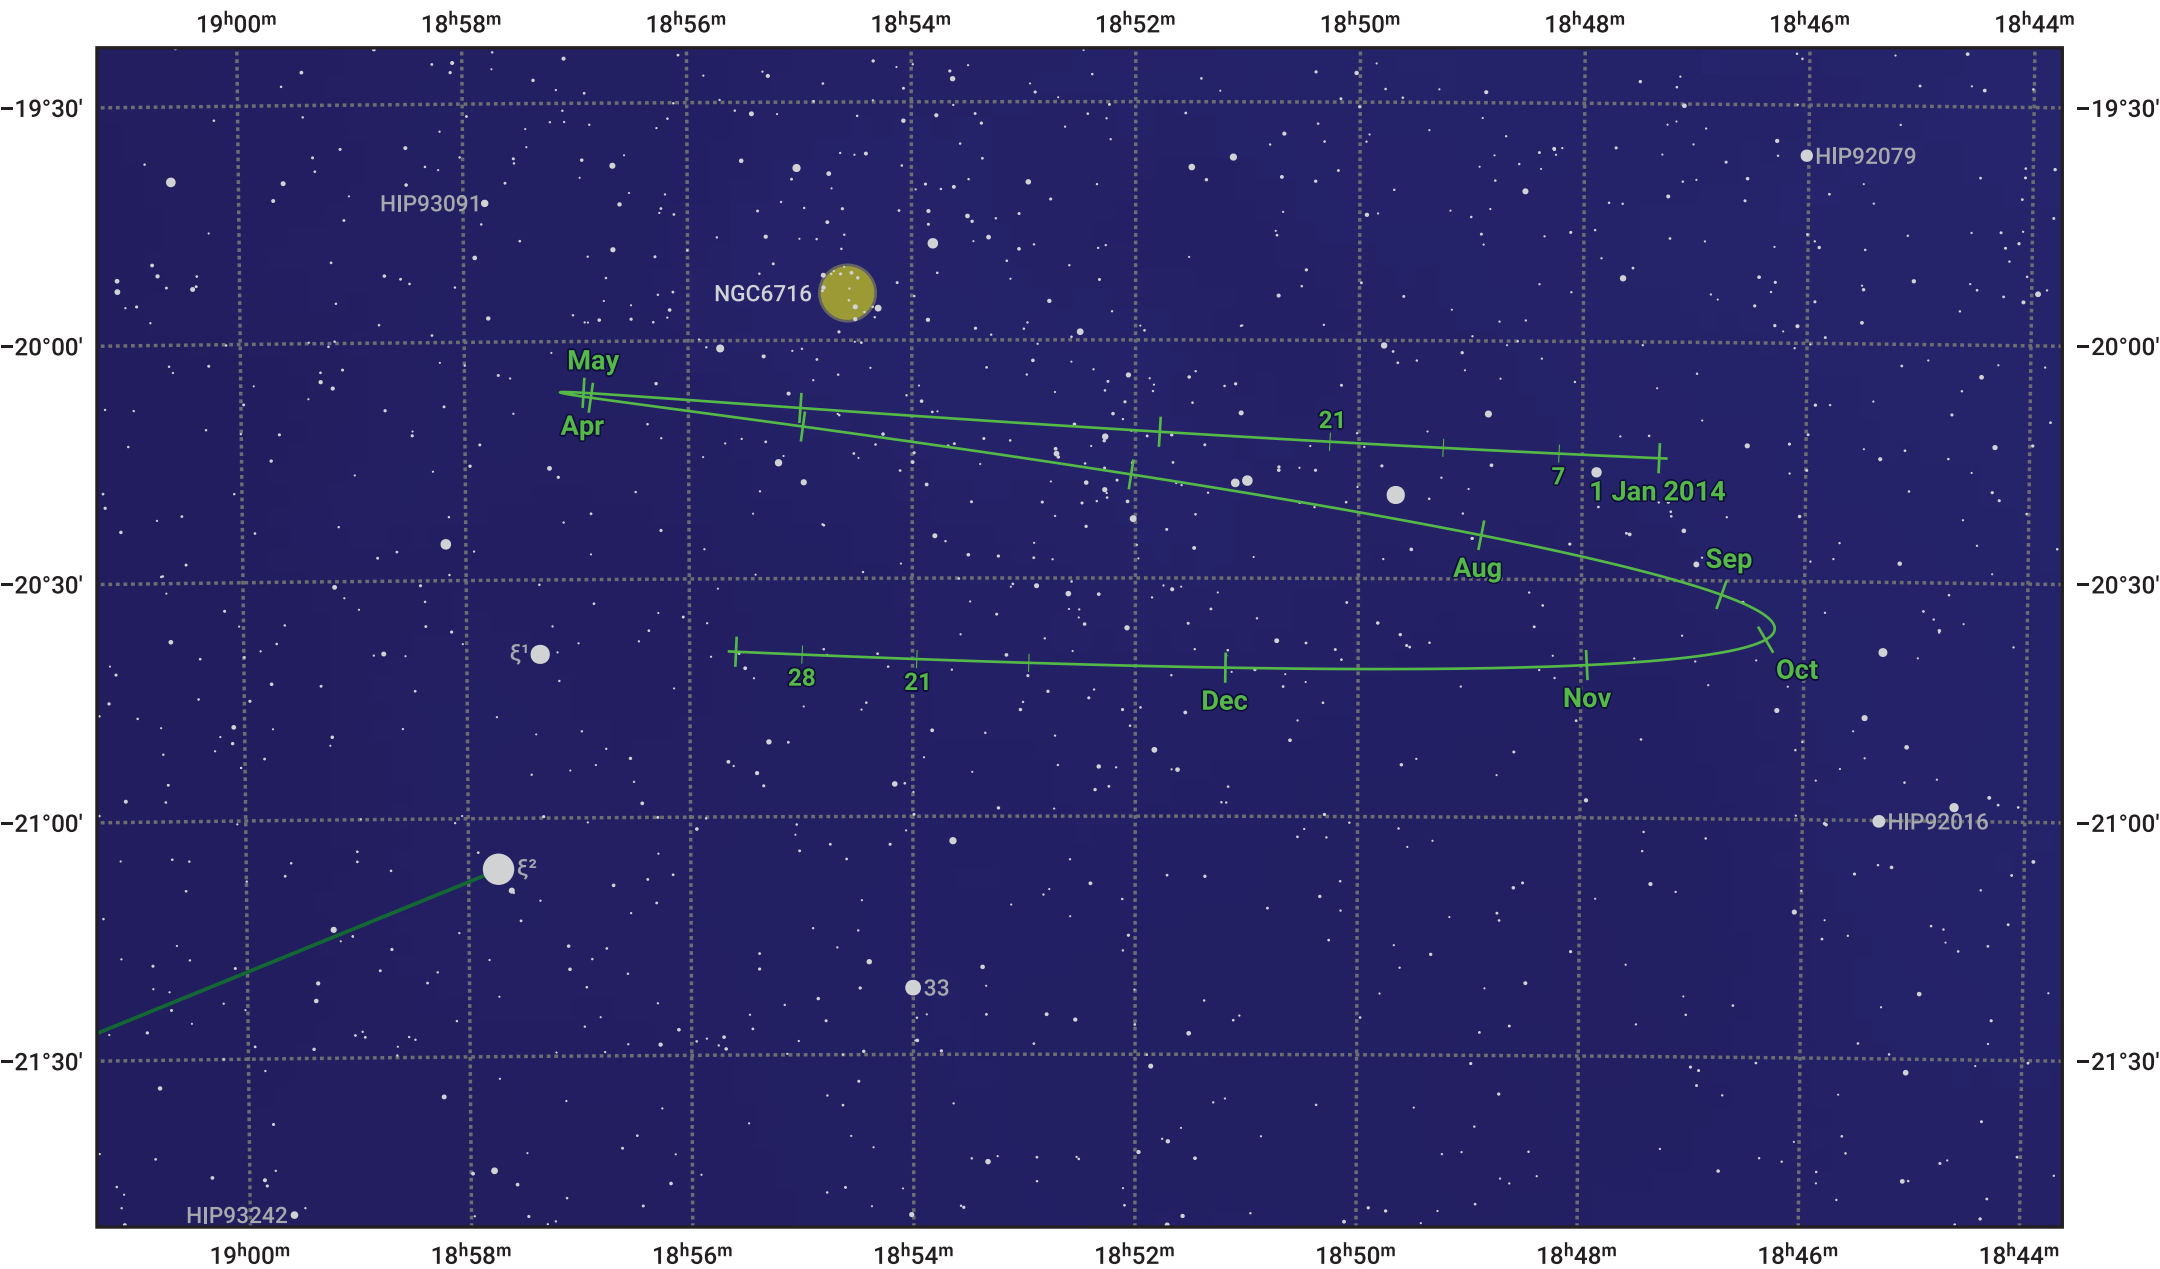

The path of Pluto in 2014

© Dominic Ford 2011–2024. Date markers placed at midnight UTC. Downloaded from <https://in-the-sky.org>

Magnitude scale: 12.0 11.0 10.0 9.0 8.0 7.0 6.0 5.0 4.0 3.0

— Ecliptic Plane

- Galaxy
- Bright nebula
- Open cluster
- ⊕ Globular cluster

Date	Mag
2014 Jan 1	14.8
2014 Apr 1	14.9
2014 Jul 1	14.7
2014 Oct 1	14.9
2015 Jan 1	14.8