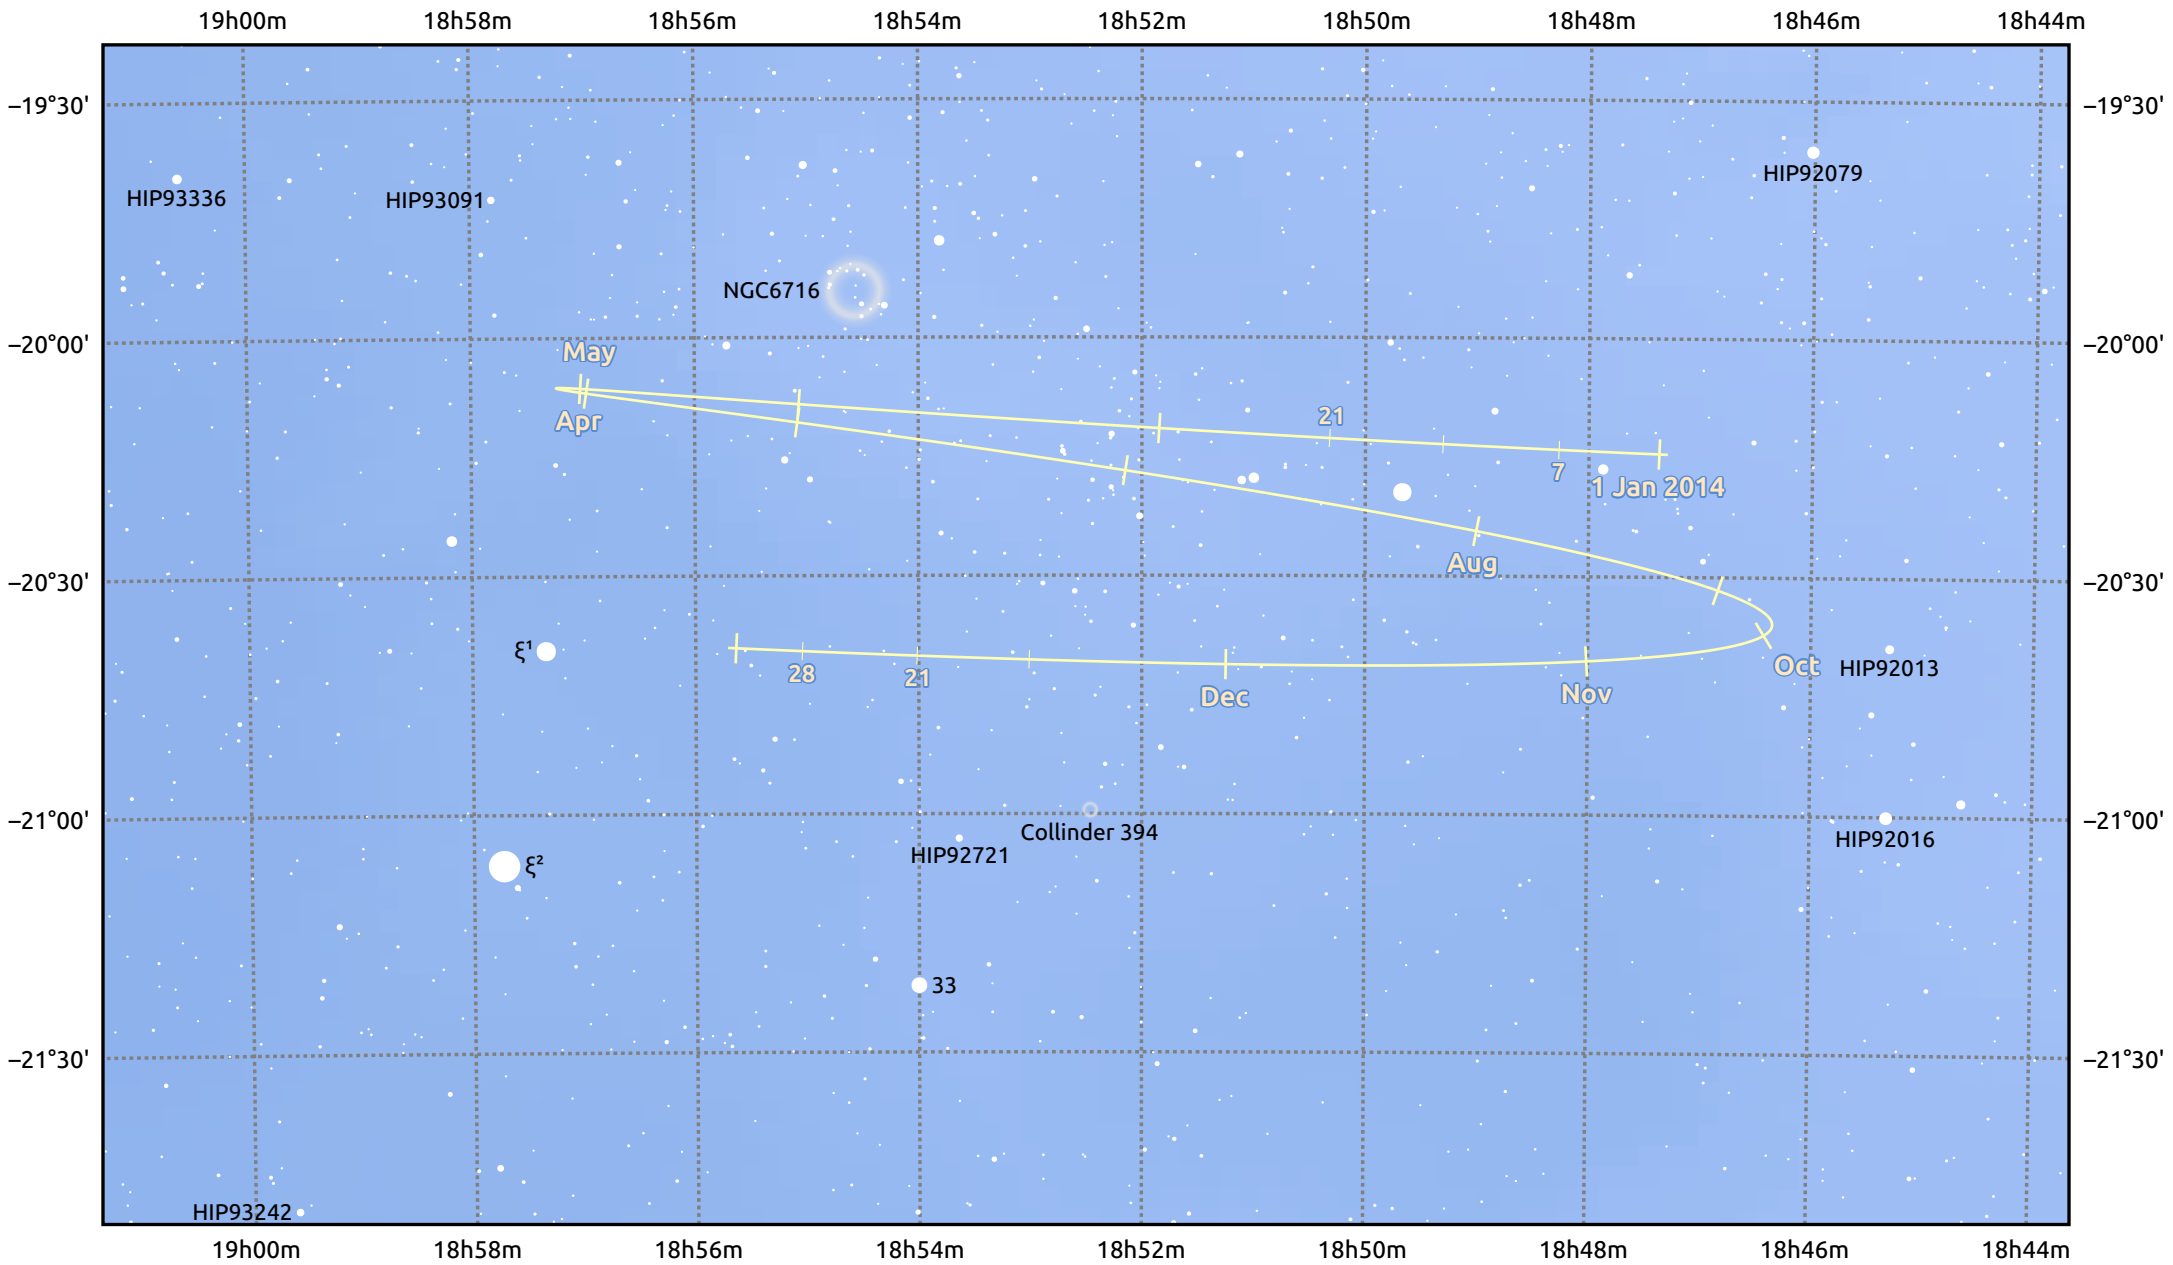

The path of Pluto in 2014

© Dominic Ford 2011–2025. Date markers placed at midnight UTC. Downloaded from <https://in-the-sky.org>

Magnitude scale: · 12.0 · 11.0 · 10.0 · 9.0 · 8.0 · 7.0 · 6.0 · 5.0 · 4.0 · 3.0

— Ecliptic Plane

Galaxy Bright nebula Open cluster Globular cluster Planetary nebula

Date	Mag
2014 Jan 1	14.7
2014 Apr 1	14.9
2014 Jul 1	14.6
2014 Oct 1	14.9
2015 Jan 1	14.8