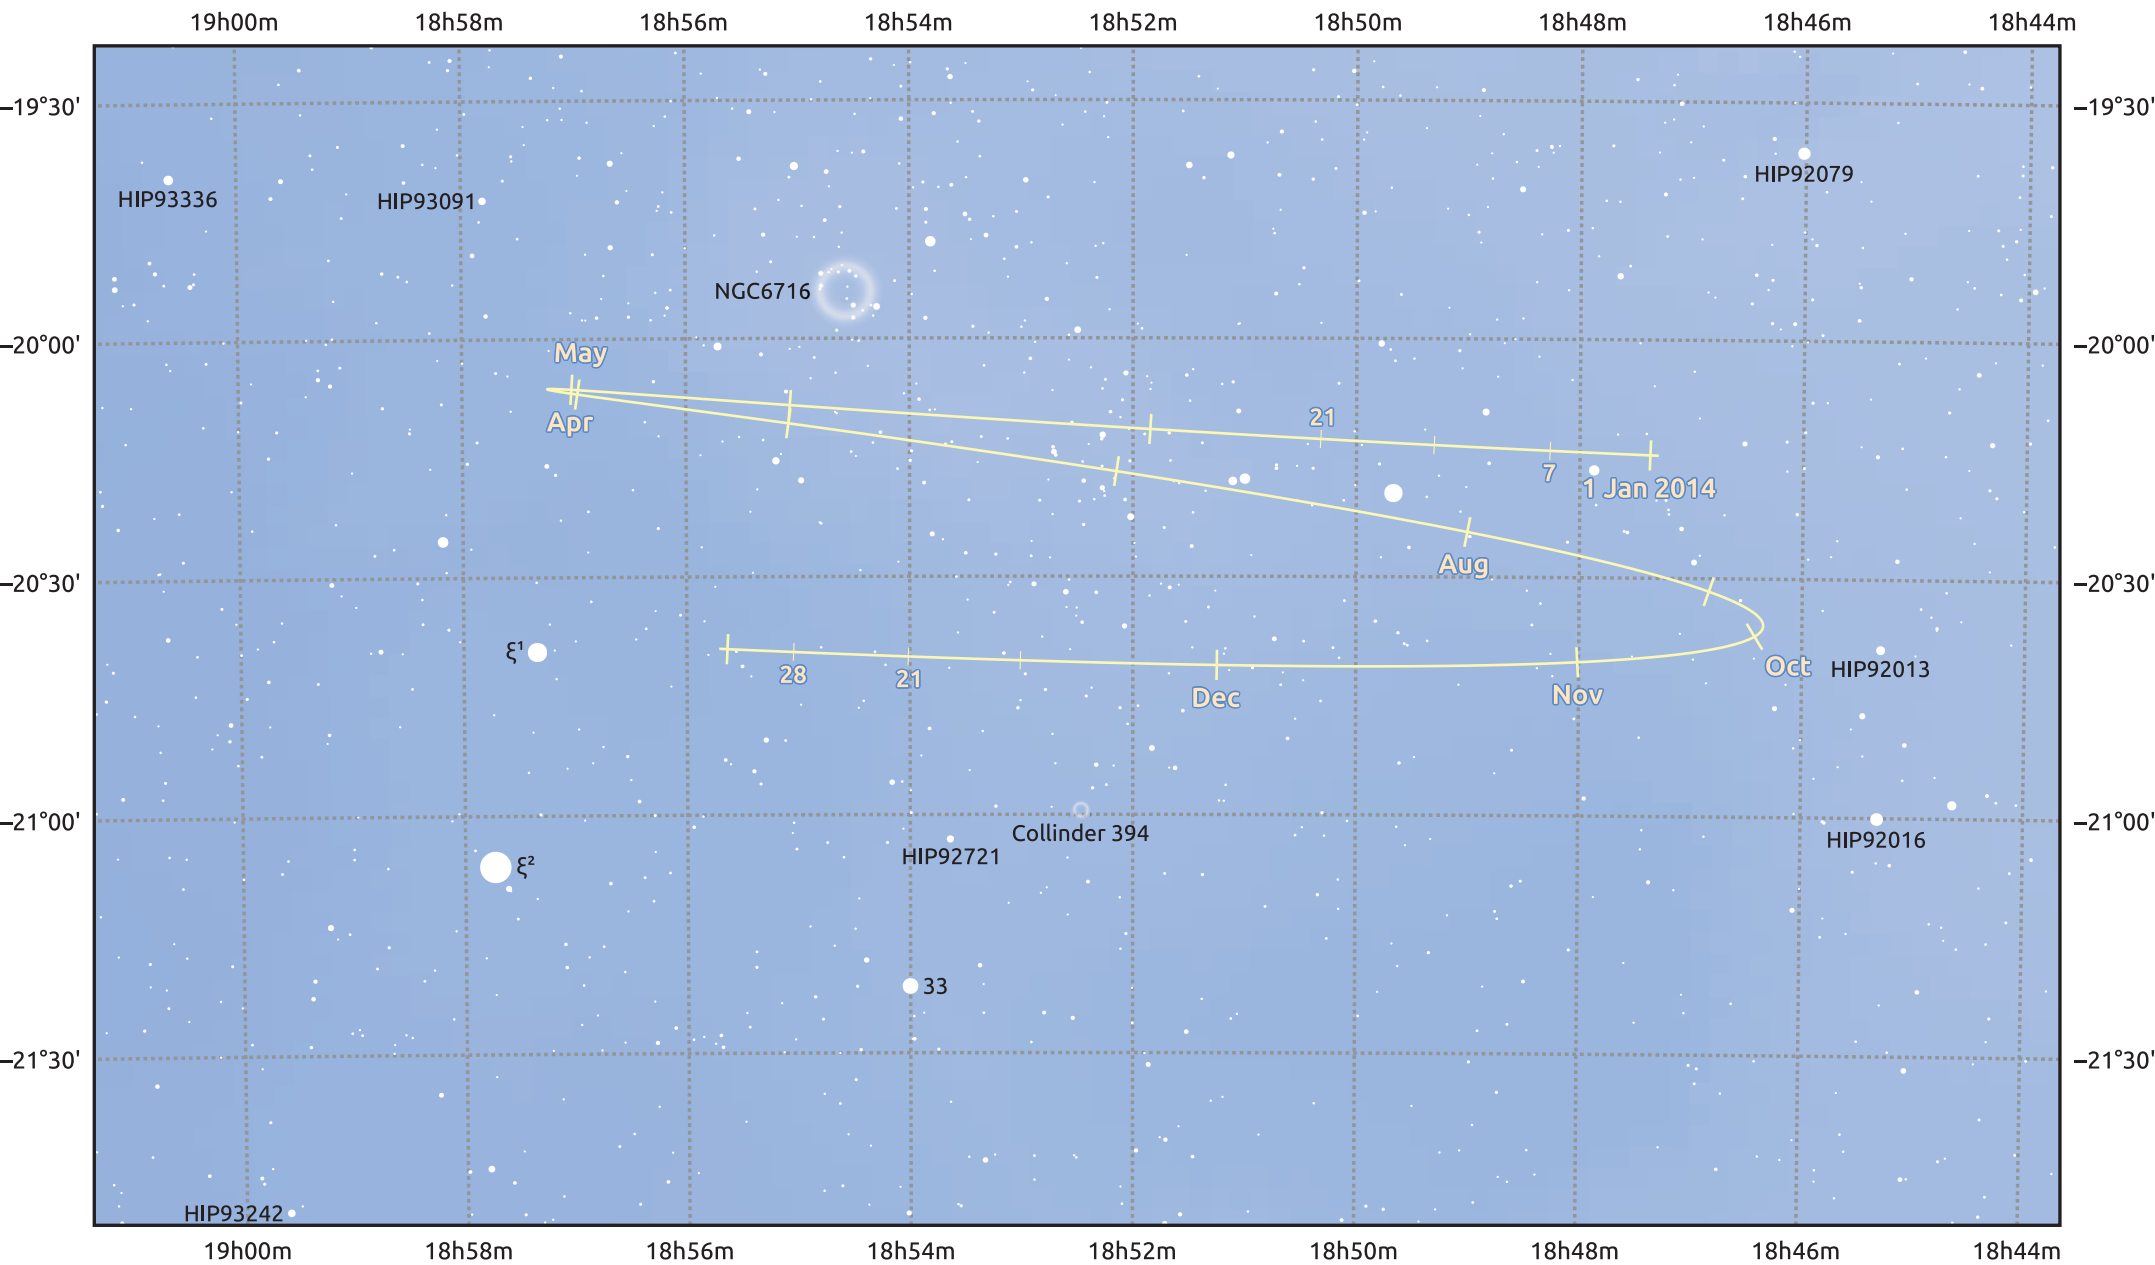

# The path of Pluto in 2014

© Dominic Ford 2011–2025. Date markers placed at midnight UTC. Downloaded from <https://in-the-sky.org>

Magnitude scale: 12.0 11.0 10.0 9.0 8.0 7.0 6.0 5.0 4.0 3.0

— Ecliptic Plane

Galaxy    Bright nebula    Open cluster    Globular cluster    Planetary nebula

Date	Mag
2014 Jan 1	14.7
2014 Apr 1	14.9
2014 Jul 1	14.6
2014 Oct 1	14.9
2015 Jan 1	14.8