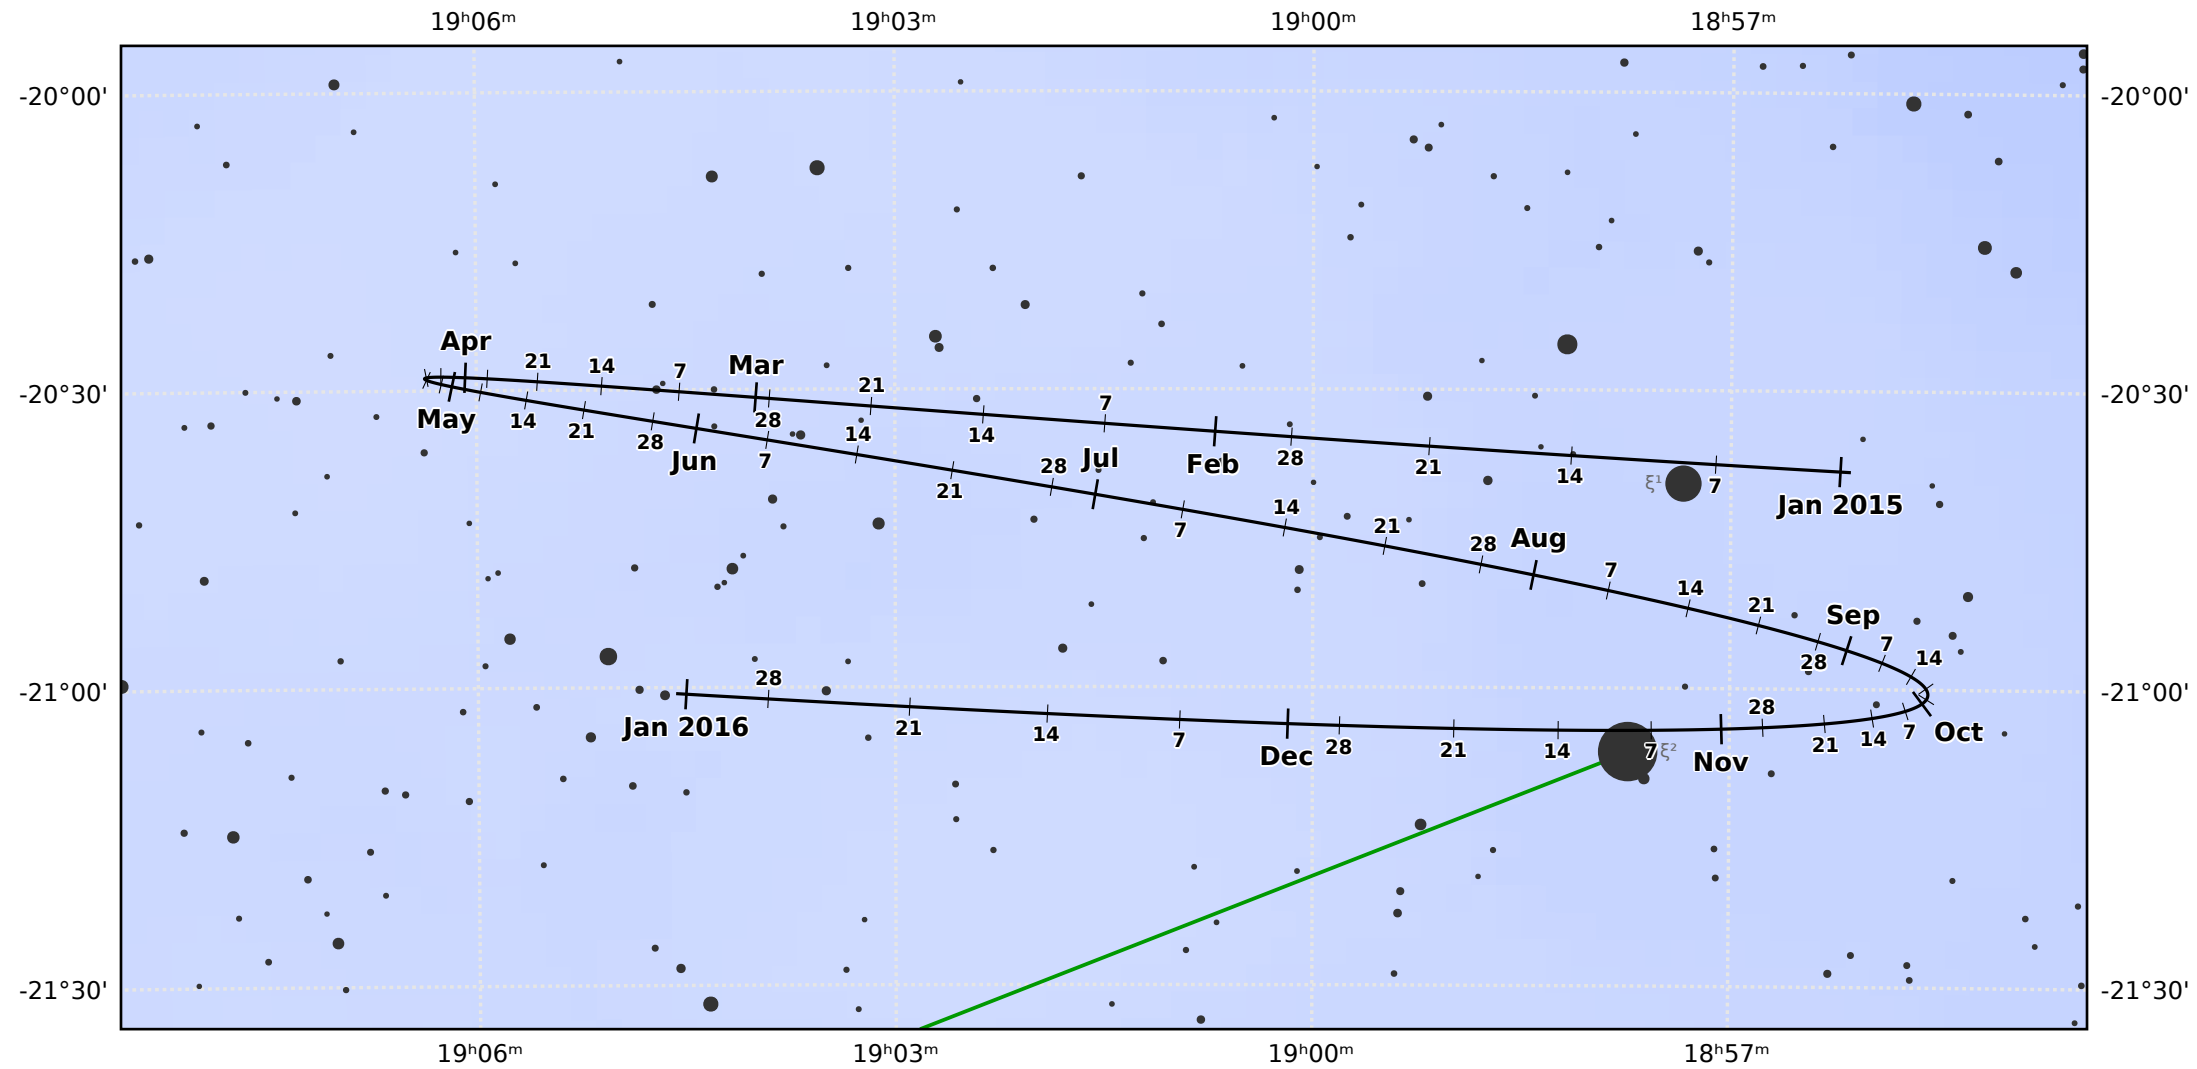

# The path of Pluto in 2015

© Dominic Ford 2011-2021. Downloaded from <https://in-the-sky.org>