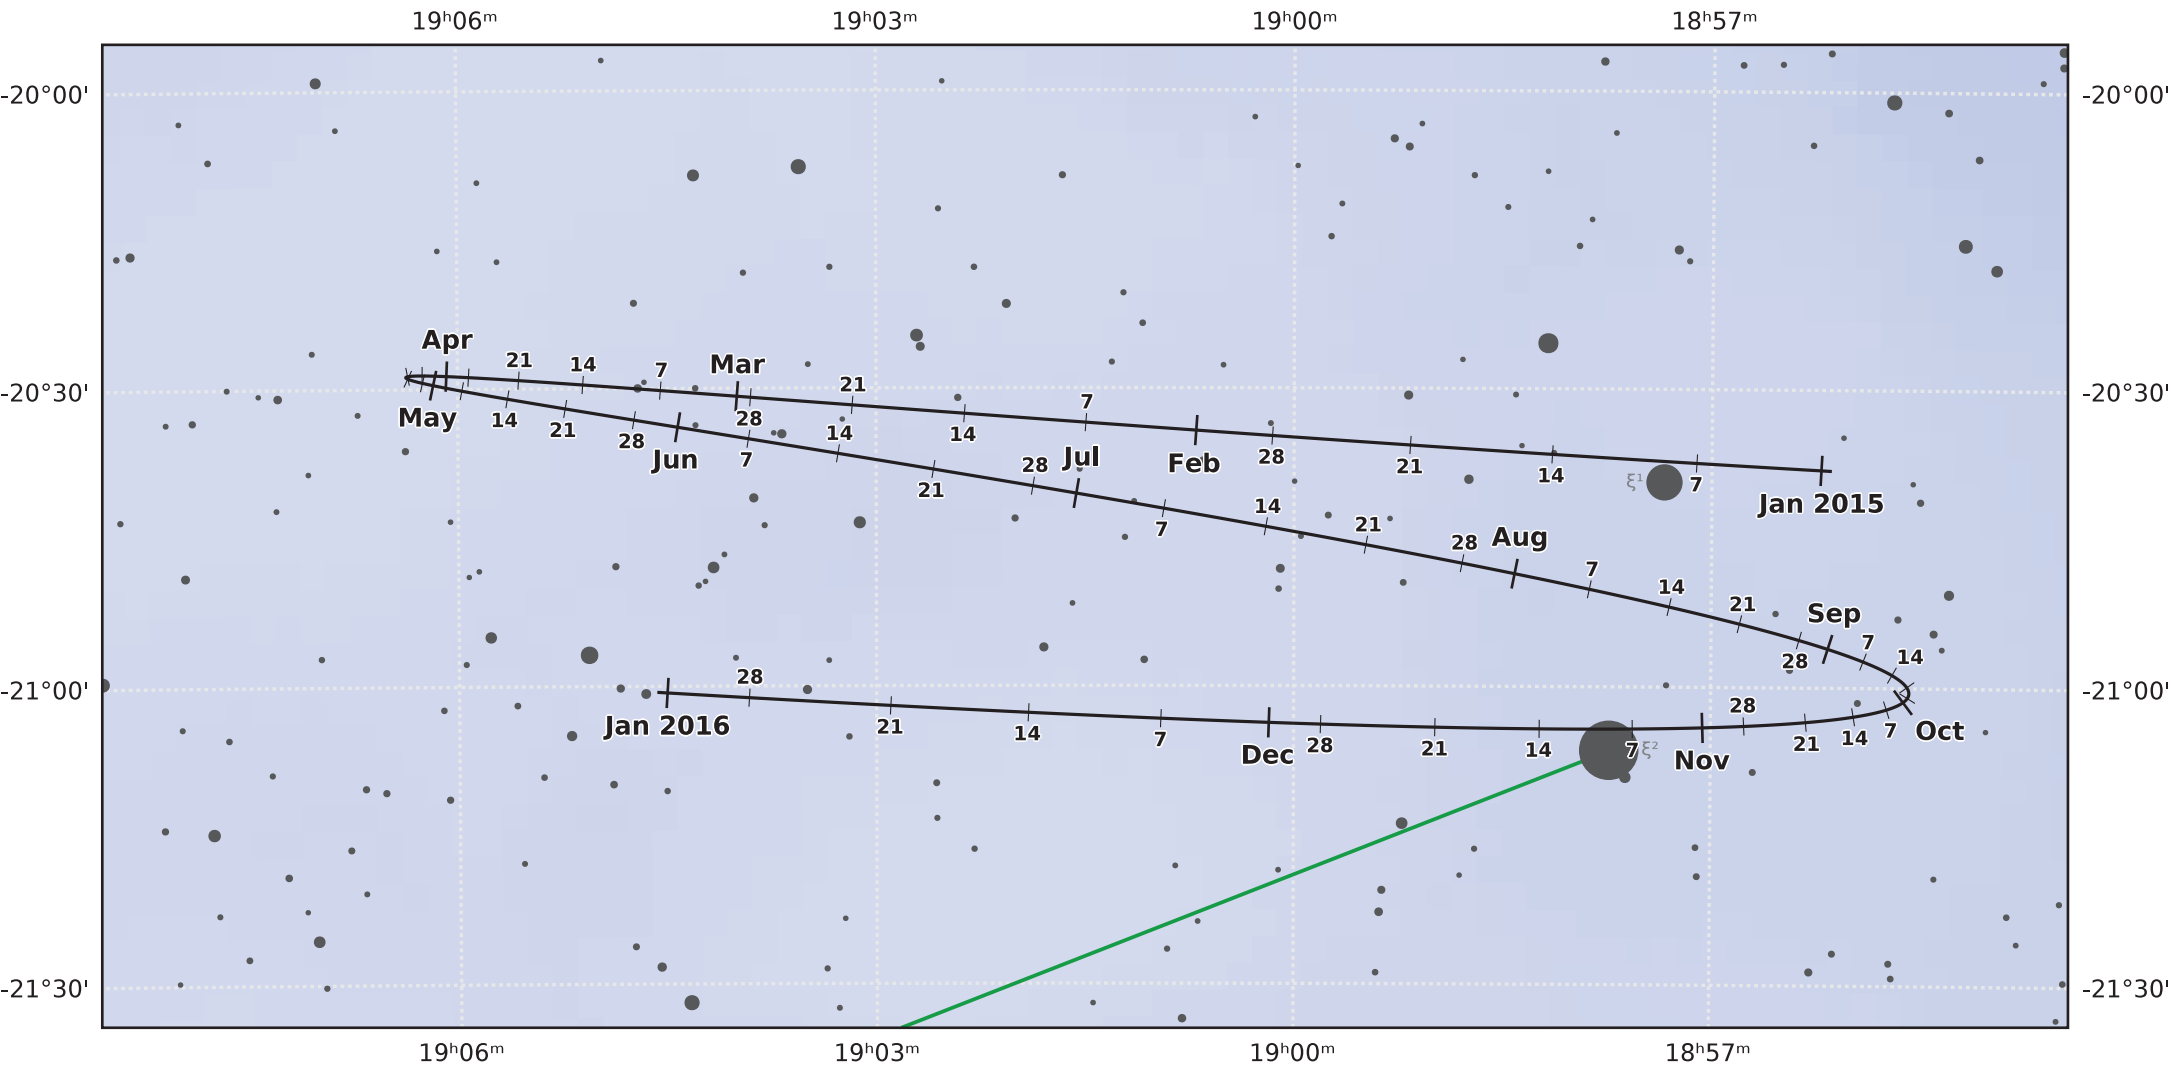

# The path of Pluto in 2015

© Dominic Ford 2011-2021. Downloaded from <https://in-the-sky.org>