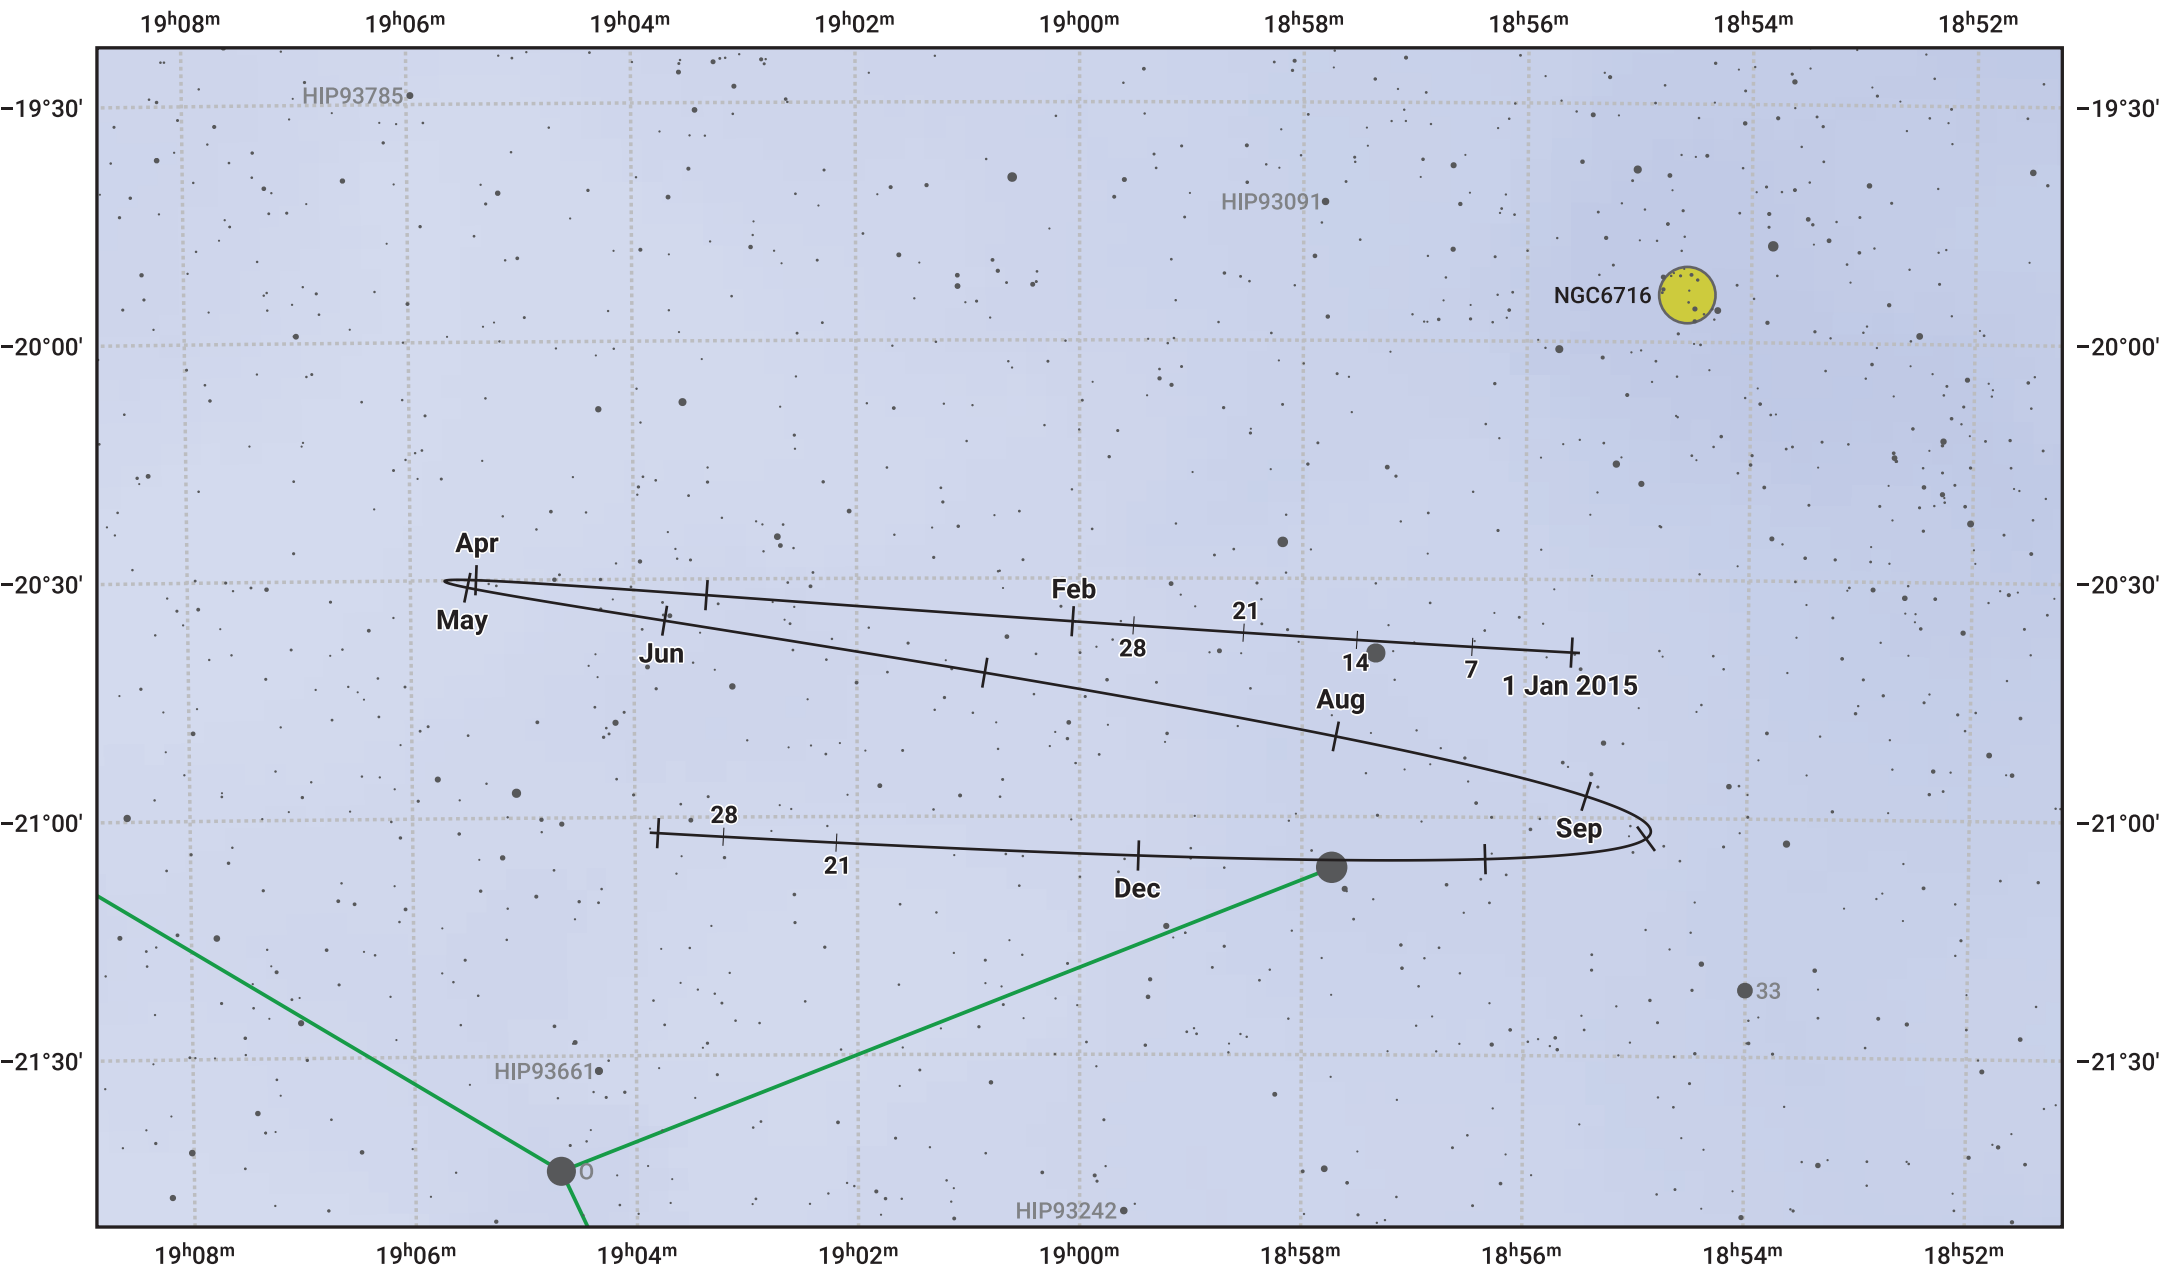

The path of Pluto in 2015

© Dominic Ford 2011–2024. Date markers placed at midnight UTC. Downloaded from <https://in-the-sky.org>

Magnitude scale: 12.0 11.0 10.0 9.0 8.0 7.0 6.0 5.0 4.0 3.0

— Ecliptic Plane

- Galaxy
- Bright nebula
- Open cluster
- ⊕ Globular cluster

Date	Mag
2015 Jan 1	14.8
2015 Apr 1	14.9
2015 Jul 1	14.7
2015 Oct 1	14.9
2016 Jan 1	14.9