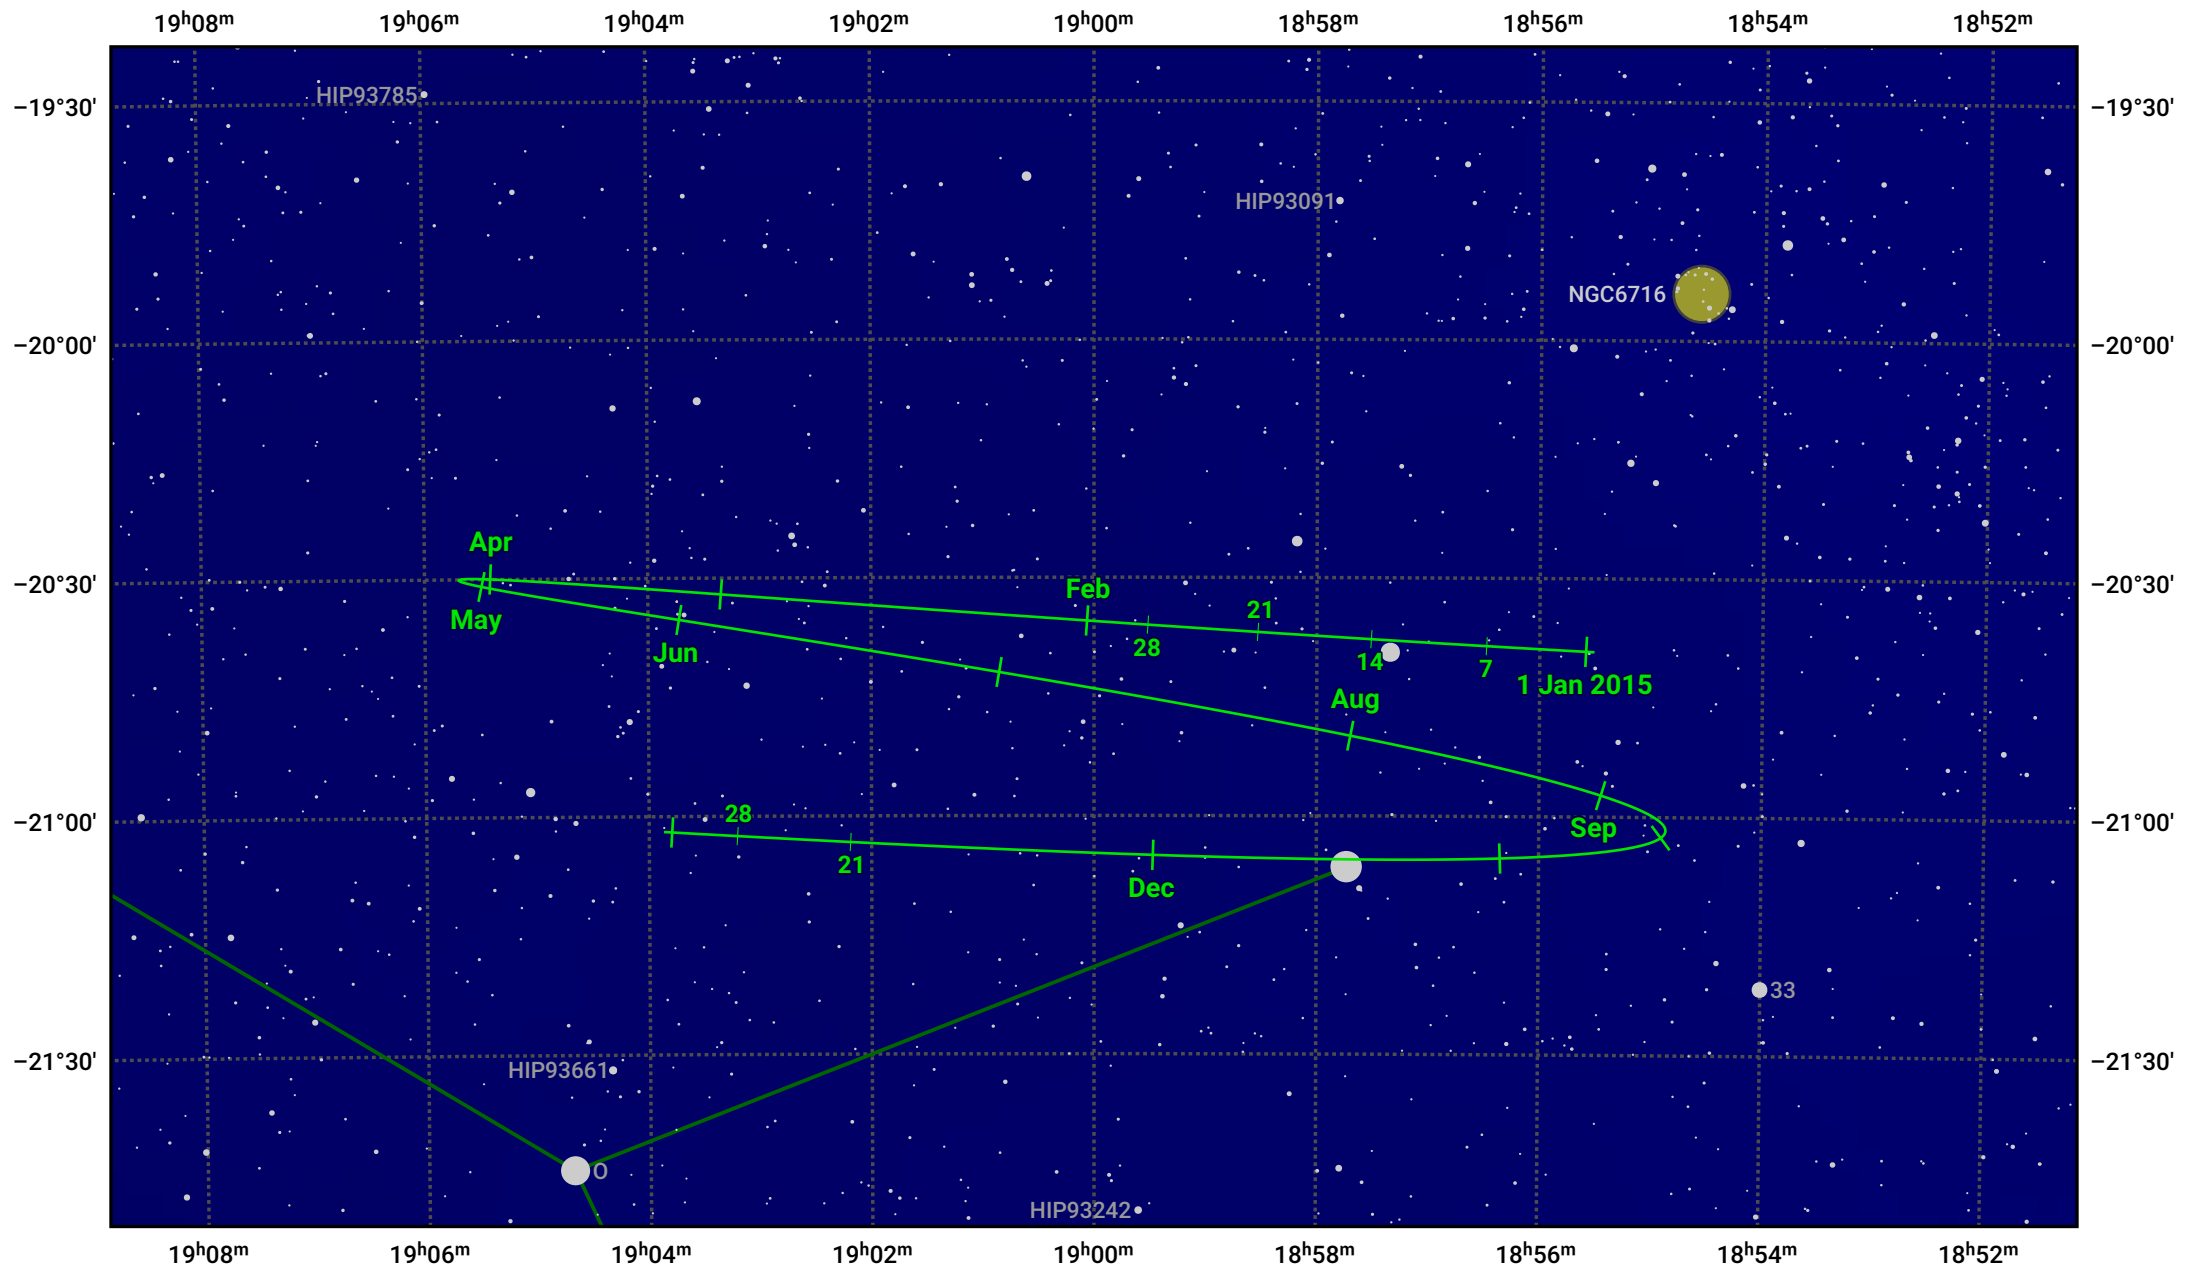

# The path of Pluto in 2015

© Dominic Ford 2011–2024. Date markers placed at midnight UTC. Downloaded from <https://in-the-sky.org>

Magnitude scale: 12.0 11.0 10.0 9.0 8.0 7.0 6.0 5.0 4.0 3.0

— Ecliptic Plane

- Galaxy
- Bright nebula
- Open cluster
- ⊕ Globular cluster

Date	Mag
2015 Jan 1	14.8
2015 Apr 1	14.9
2015 Jul 1	14.7
2015 Oct 1	14.9
2016 Jan 1	14.9