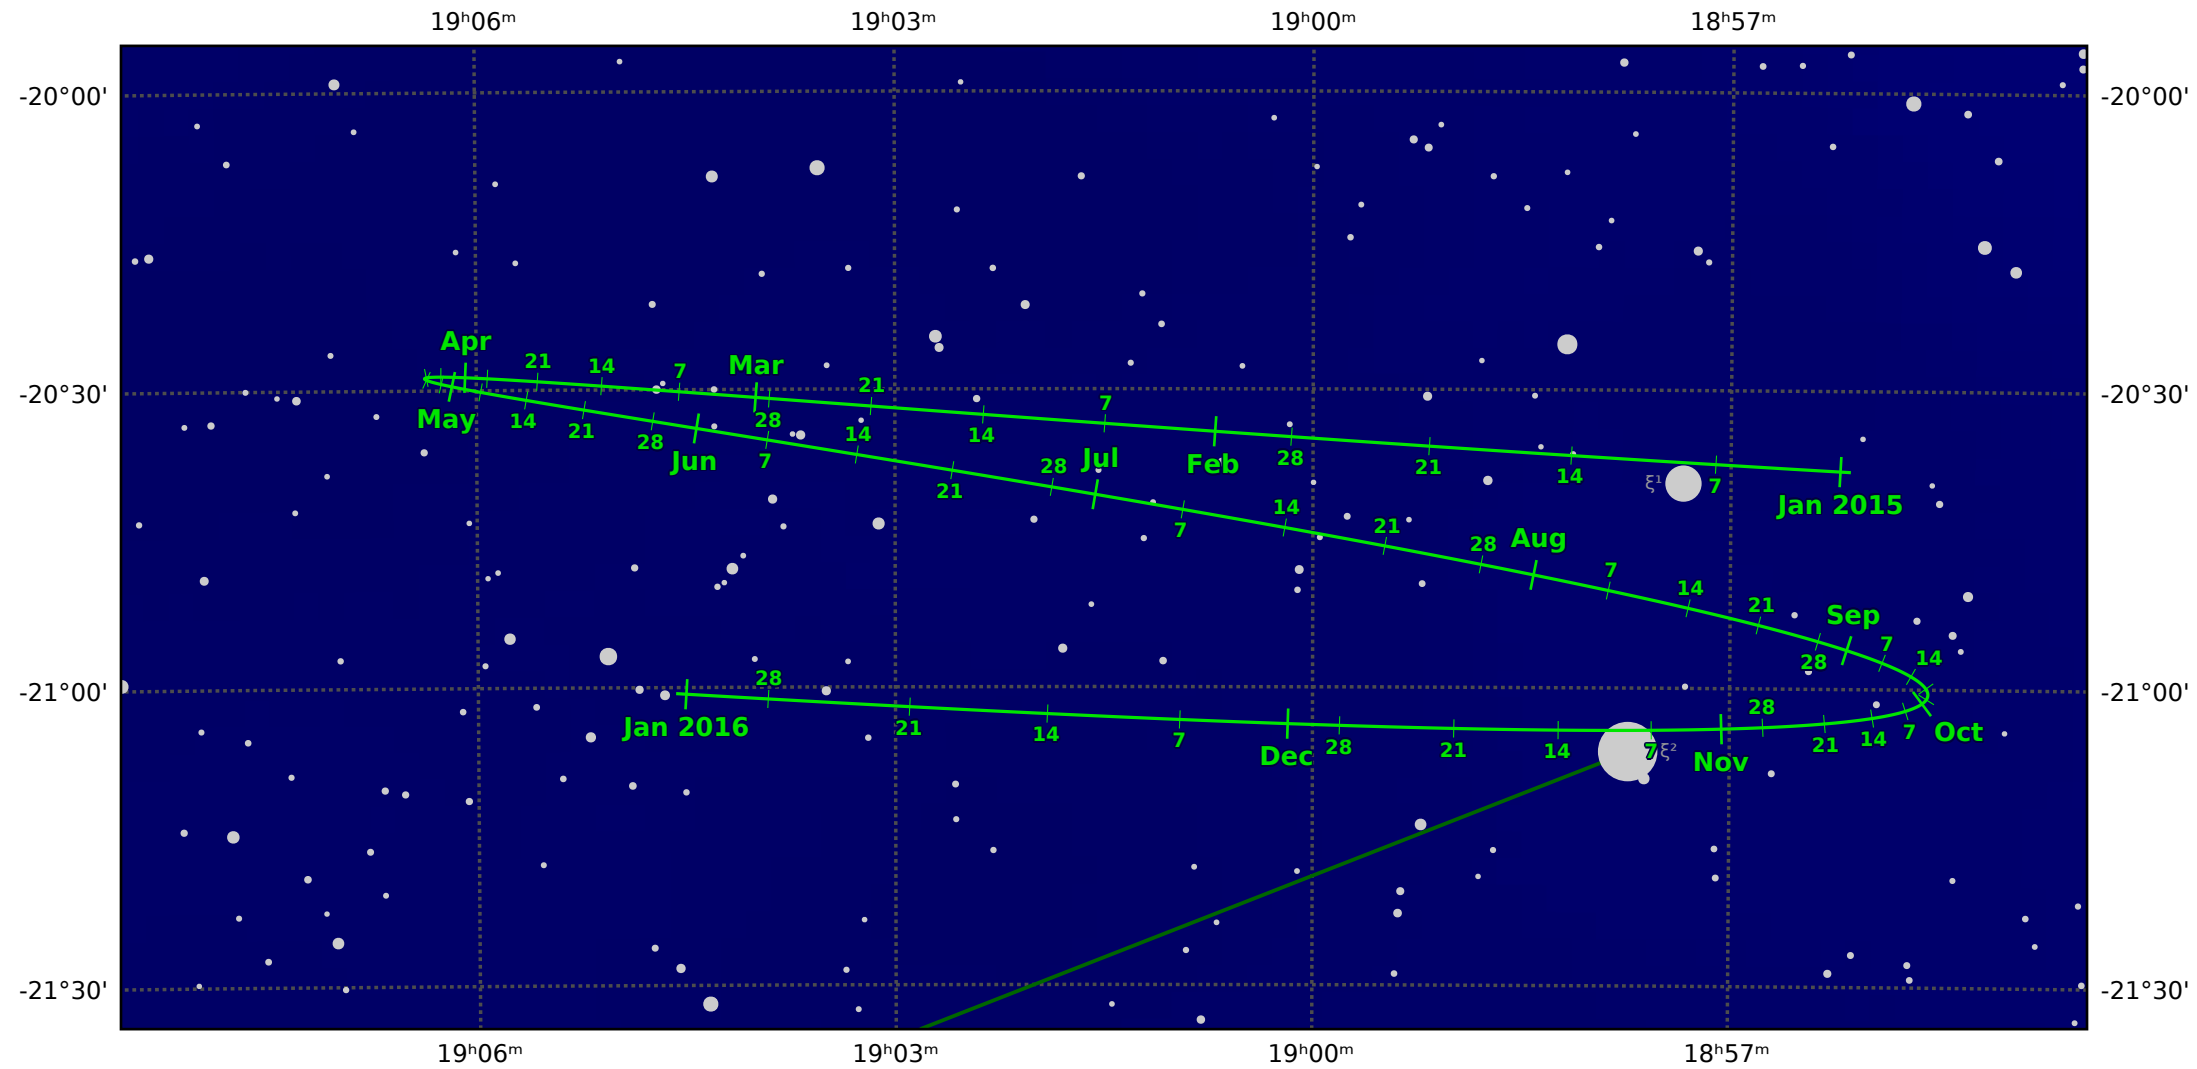

The path of Pluto in 2015

© Dominic Ford 2011-2021. Downloaded from <https://in-the-sky.org>