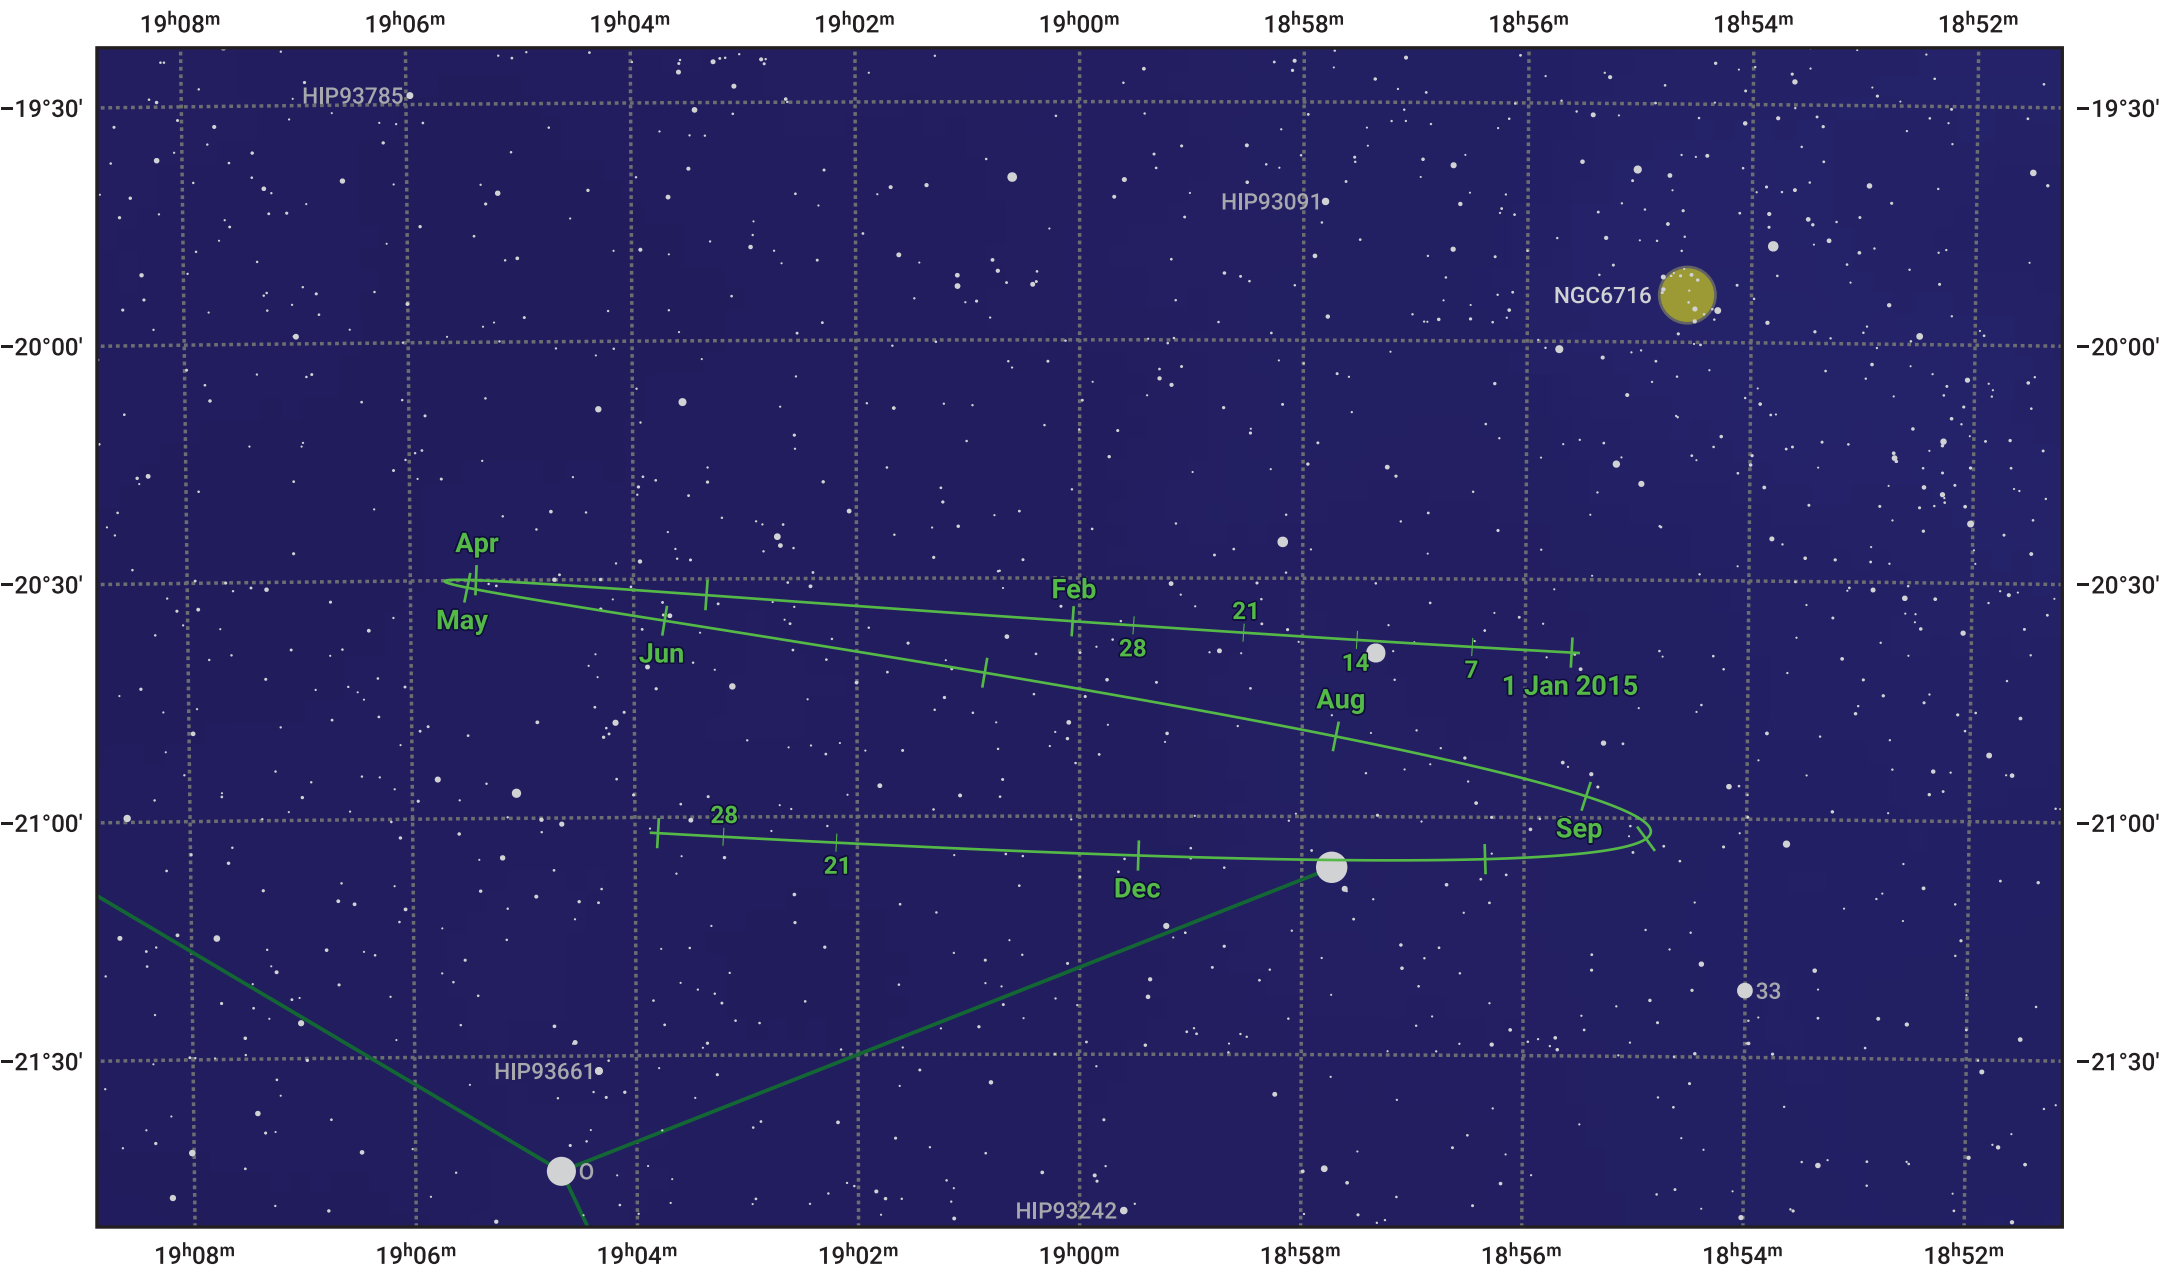

The path of Pluto in 2015

© Dominic Ford 2011–2024. Date markers placed at midnight UTC. Downloaded from <https://in-the-sky.org>

Magnitude scale: 12.0 11.0 10.0 9.0 8.0 7.0 6.0 5.0 4.0 3.0

— Ecliptic Plane

- Galaxy
- Bright nebula
- Open cluster
- ⊕ Globular cluster

Date	Mag
2015 Jan 1	14.8
2015 Apr 1	14.9
2015 Jul 1	14.7
2015 Oct 1	14.9
2016 Jan 1	14.9