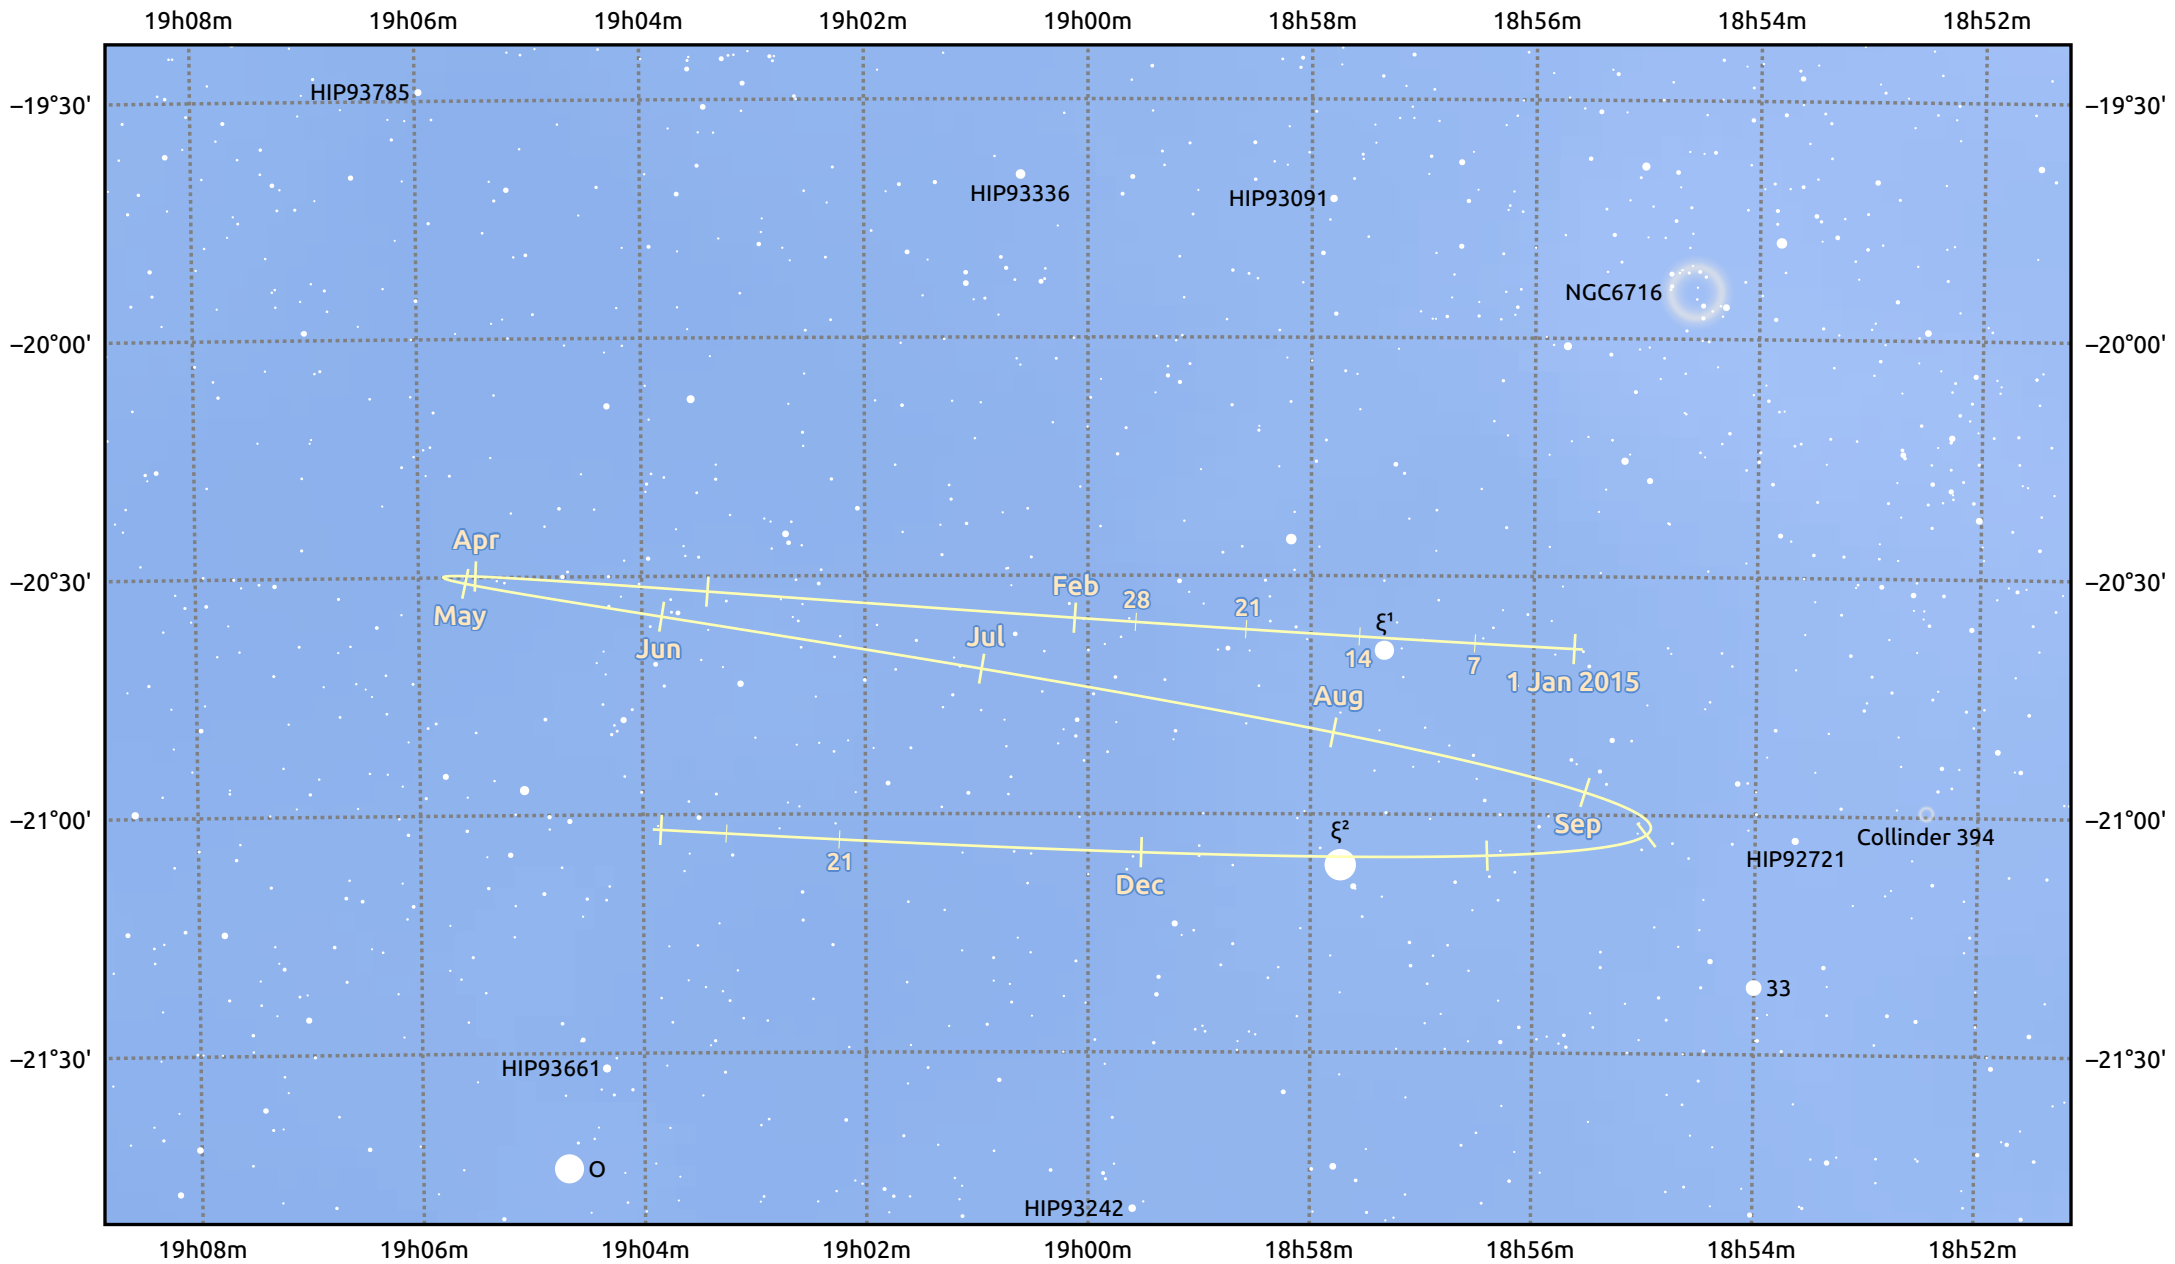

The path of Pluto in 2015

© Dominic Ford 2011–2025. Date markers placed at midnight UTC. Downloaded from <https://in-the-sky.org>

Magnitude scale: 12.0 11.0 10.0 9.0 8.0 7.0 6.0 5.0 4.0 3.0

— Ecliptic Plane

Galaxy Bright nebula Open cluster Globular cluster Planetary nebula

Date	Mag
2015 Jan 1	14.8
2015 Apr 1	14.9
2015 Jul 1	14.7
2015 Oct 1	14.9
2016 Jan 1	14.8