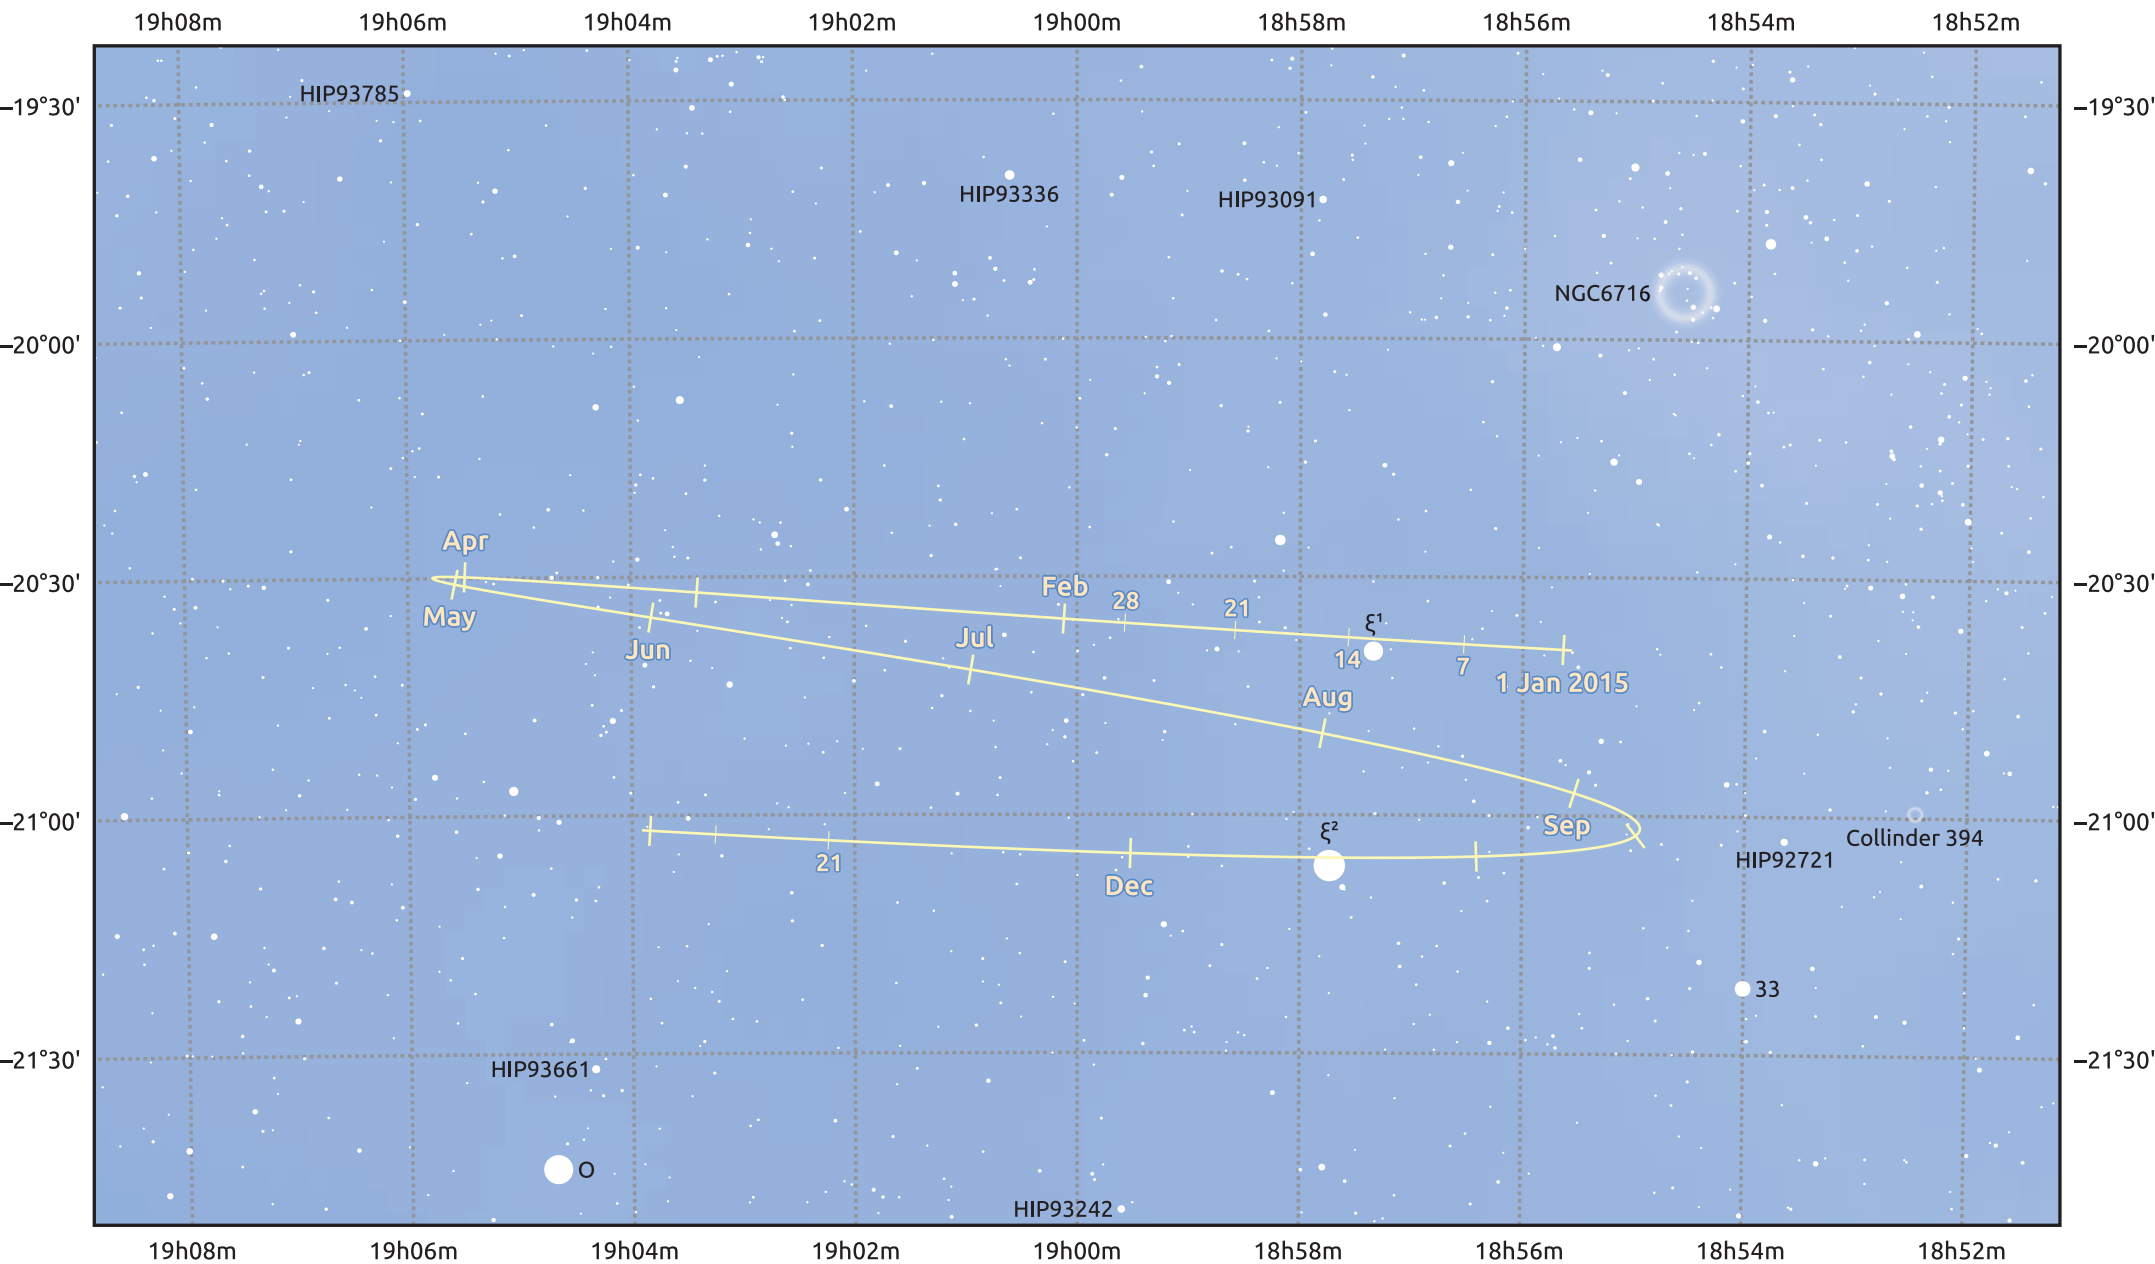

The path of Pluto in 2015

© Dominic Ford 2011–2025. Date markers placed at midnight UTC. Downloaded from <https://in-the-sky.org>

Magnitude scale: 12.0 11.0 10.0 9.0 8.0 7.0 6.0 5.0 4.0 3.0

Ecliptic Plane

Galaxy Bright nebula Open cluster Globular cluster Planetary nebula

Date	Mag
2015 Jan 1	14.8
2015 Apr 1	14.9
2015 Jul 1	14.7
2015 Oct 1	14.9
2016 Jan 1	14.8