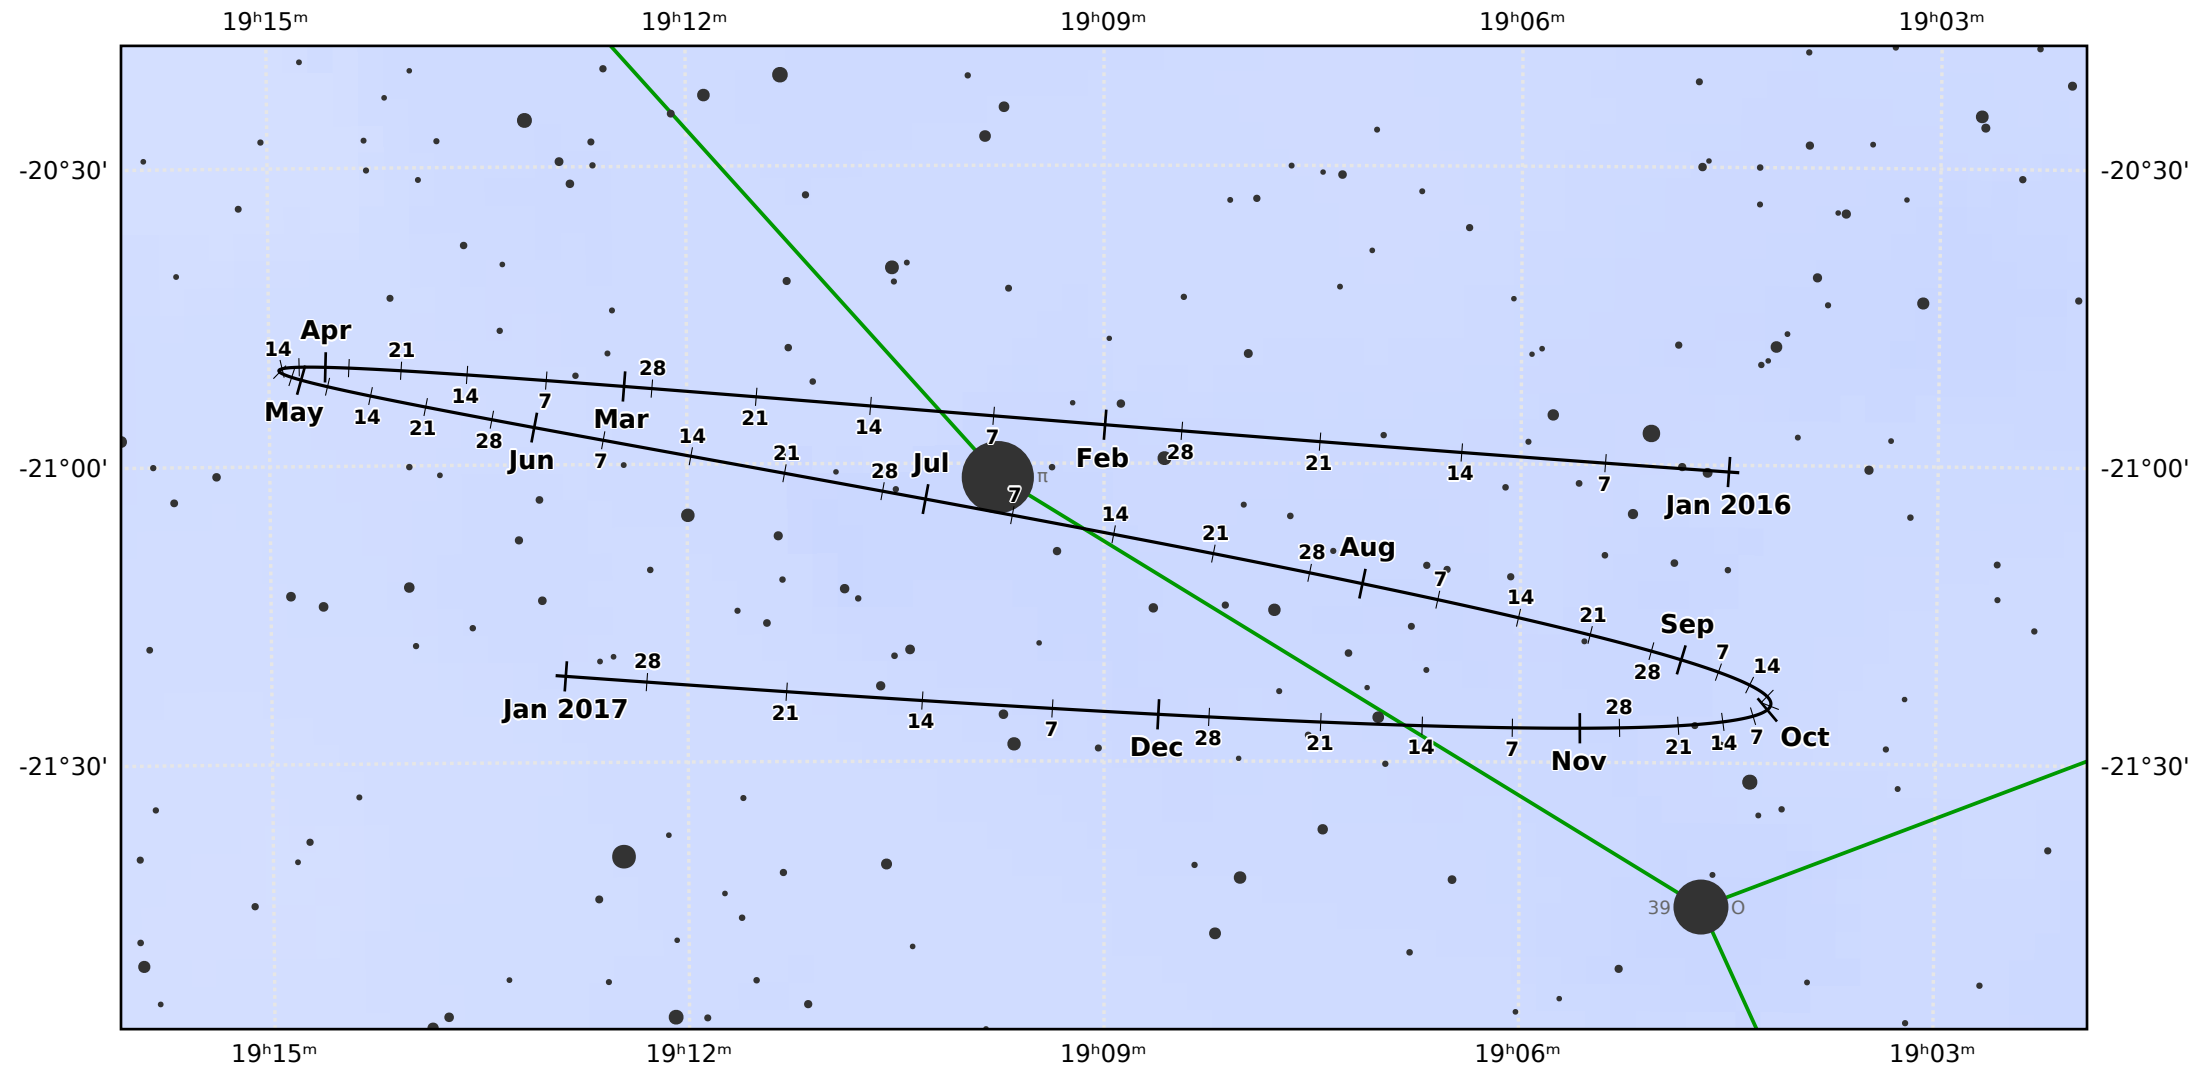

# The path of Pluto in 2016

© Dominic Ford 2011-2021. Downloaded from <https://in-the-sky.org>