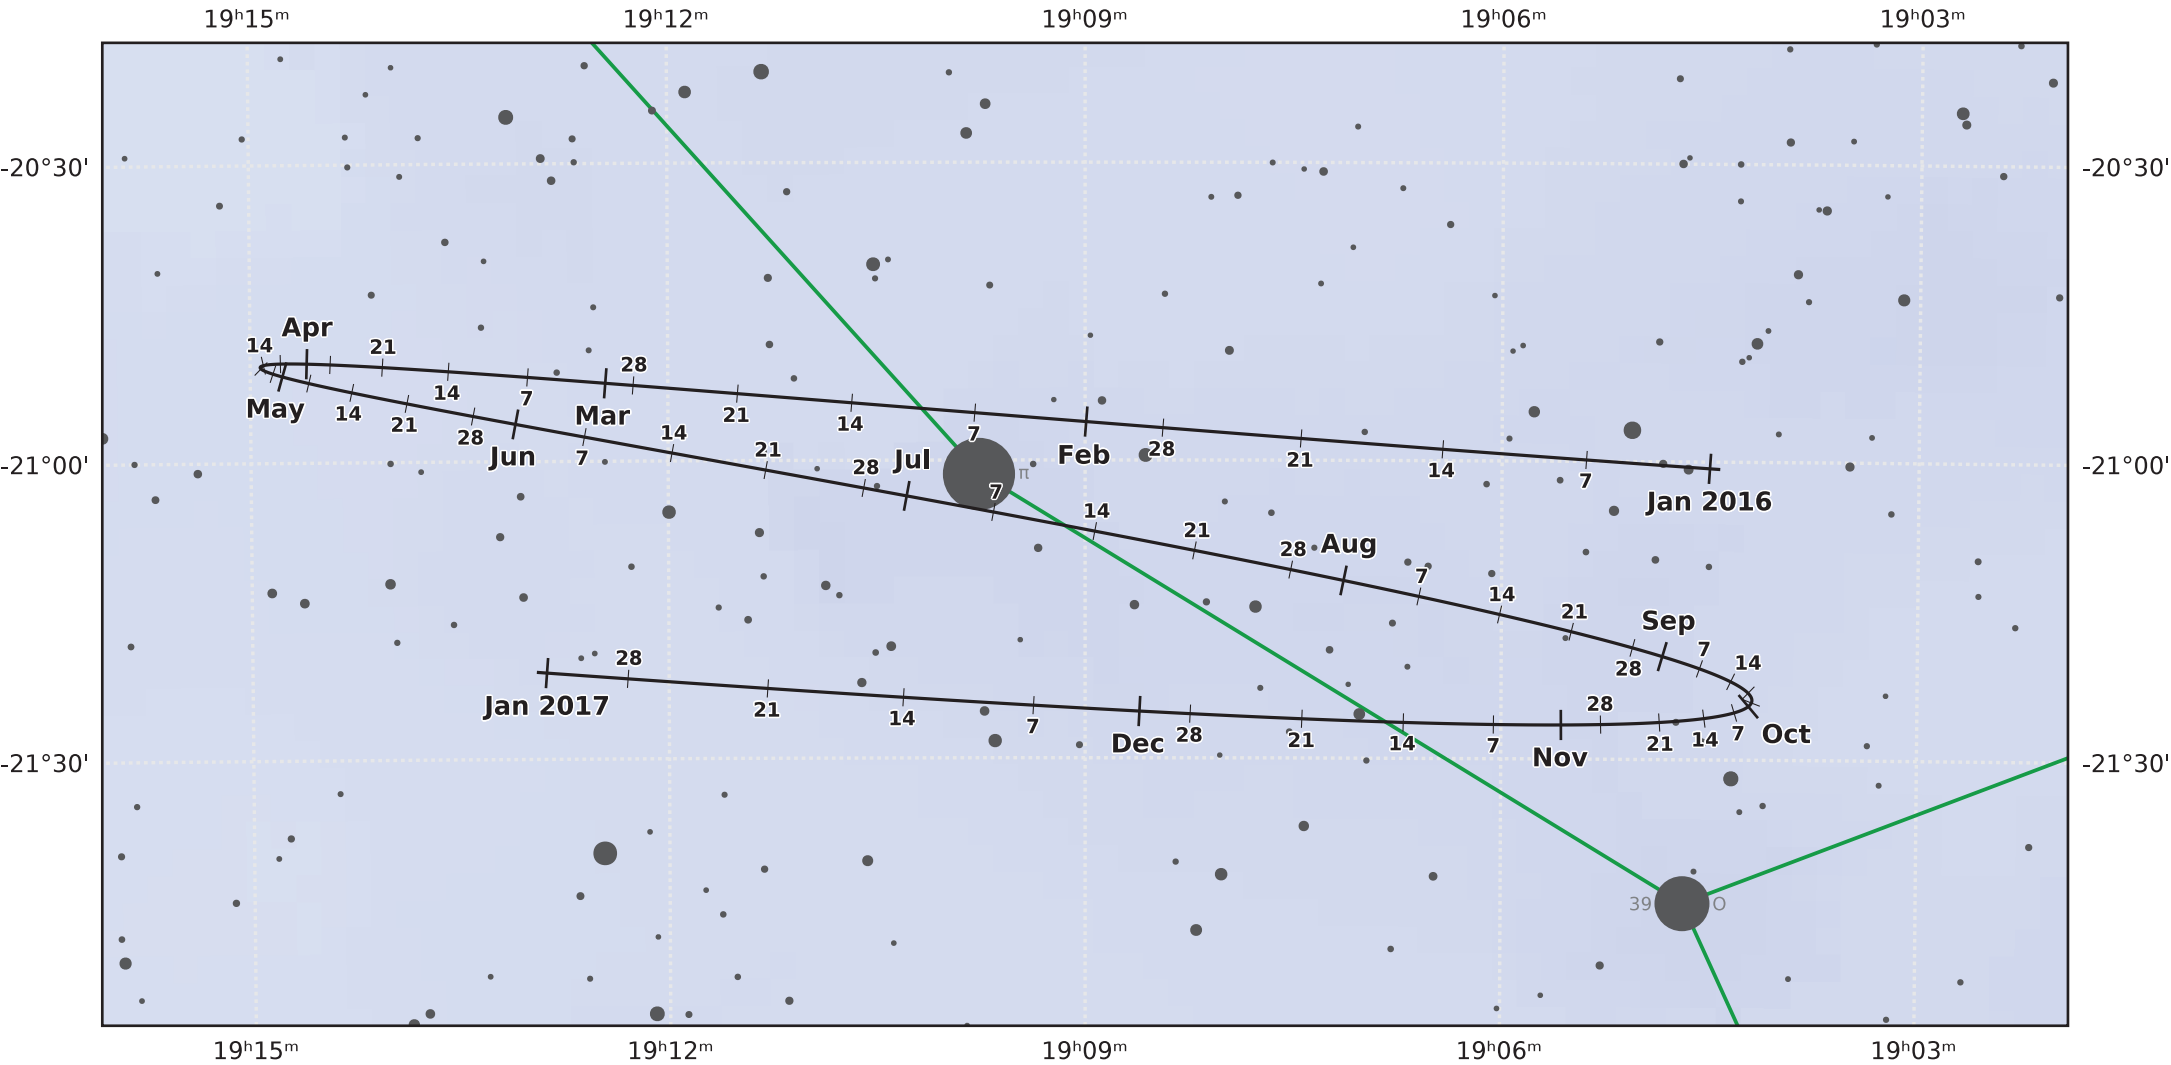

# The path of Pluto in 2016

© Dominic Ford 2011-2021. Downloaded from <https://in-the-sky.org>