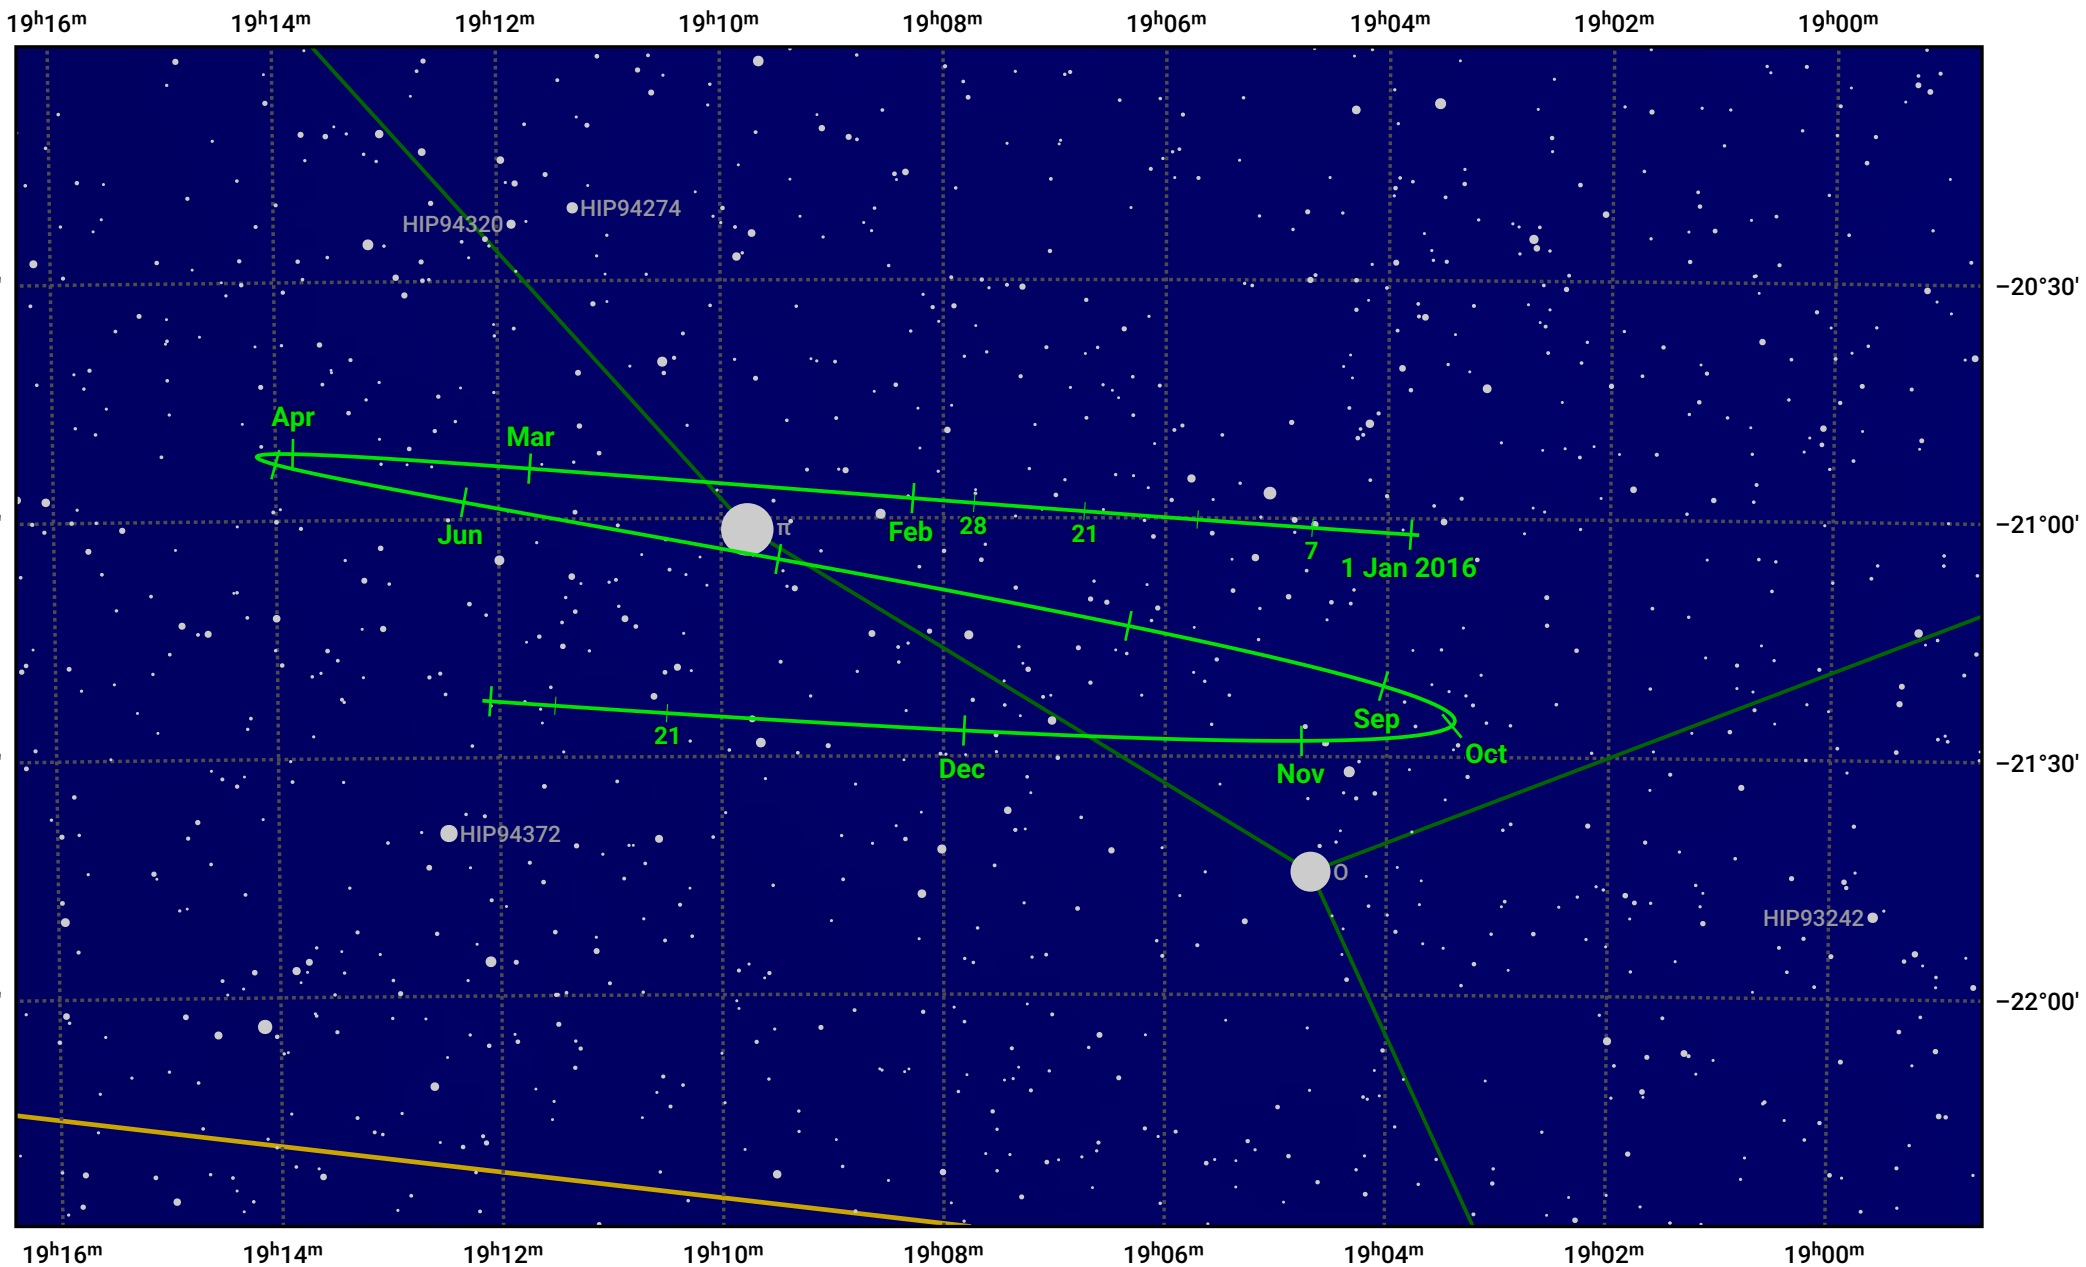

# The path of Pluto in 2016

© Dominic Ford 2011–2024. Date markers placed at midnight UTC. Downloaded from <https://in-the-sky.org>

Magnitude scale: 12.0 11.0 10.0 9.0 8.0 7.0 6.0 5.0 4.0 3.0 2.0

— Ecliptic Plane

- Galaxy
- Bright nebula
- Open cluster
- ⊕ Globular cluster

Date	Mag
2016 Jan 1	14.9
2016 Apr 1	15.0
2016 Jul 1	14.7
2016 Oct 1	15.0
2017 Jan 1	14.9