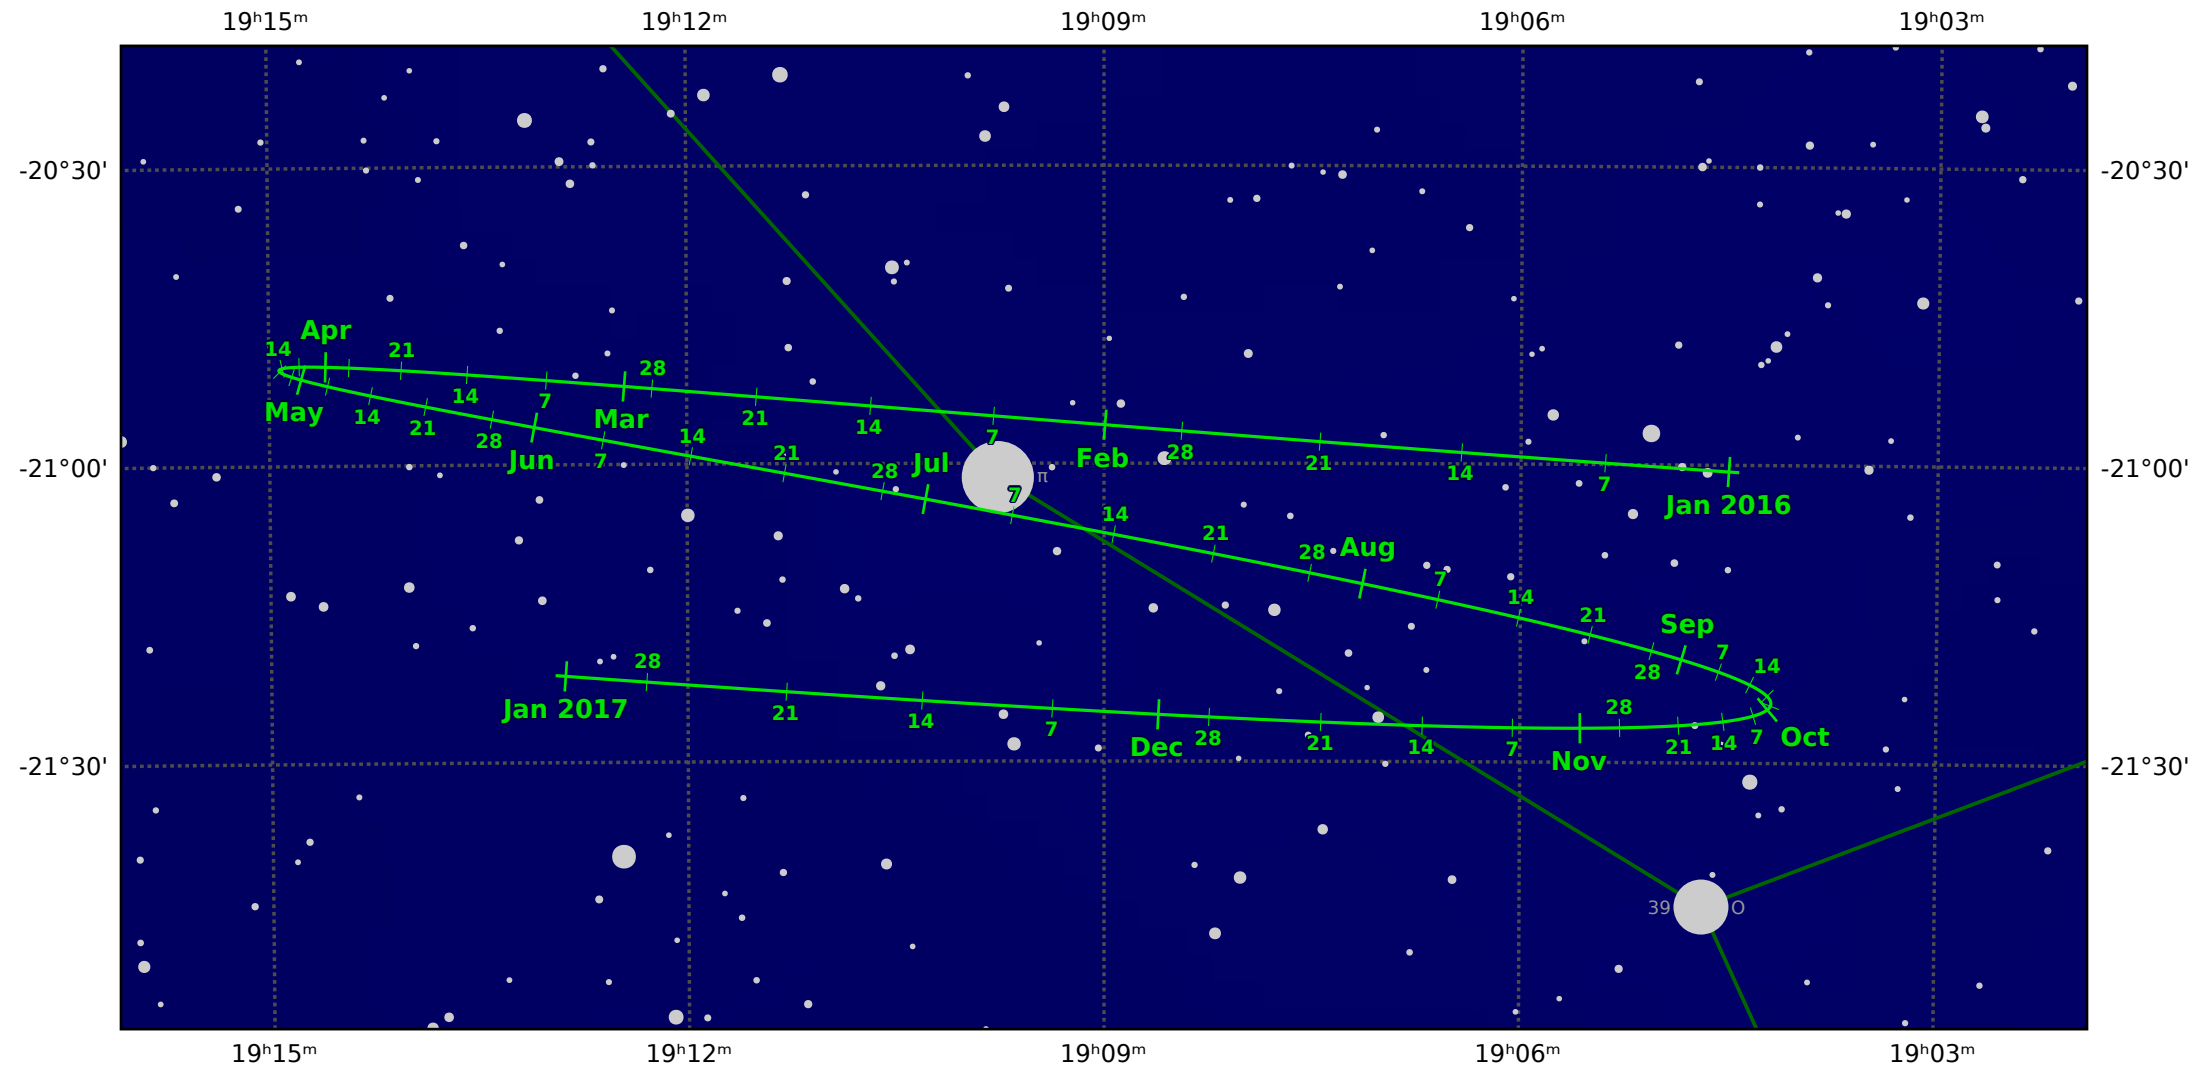

# The path of Pluto in 2016

© Dominic Ford 2011-2021. Downloaded from <https://in-the-sky.org>