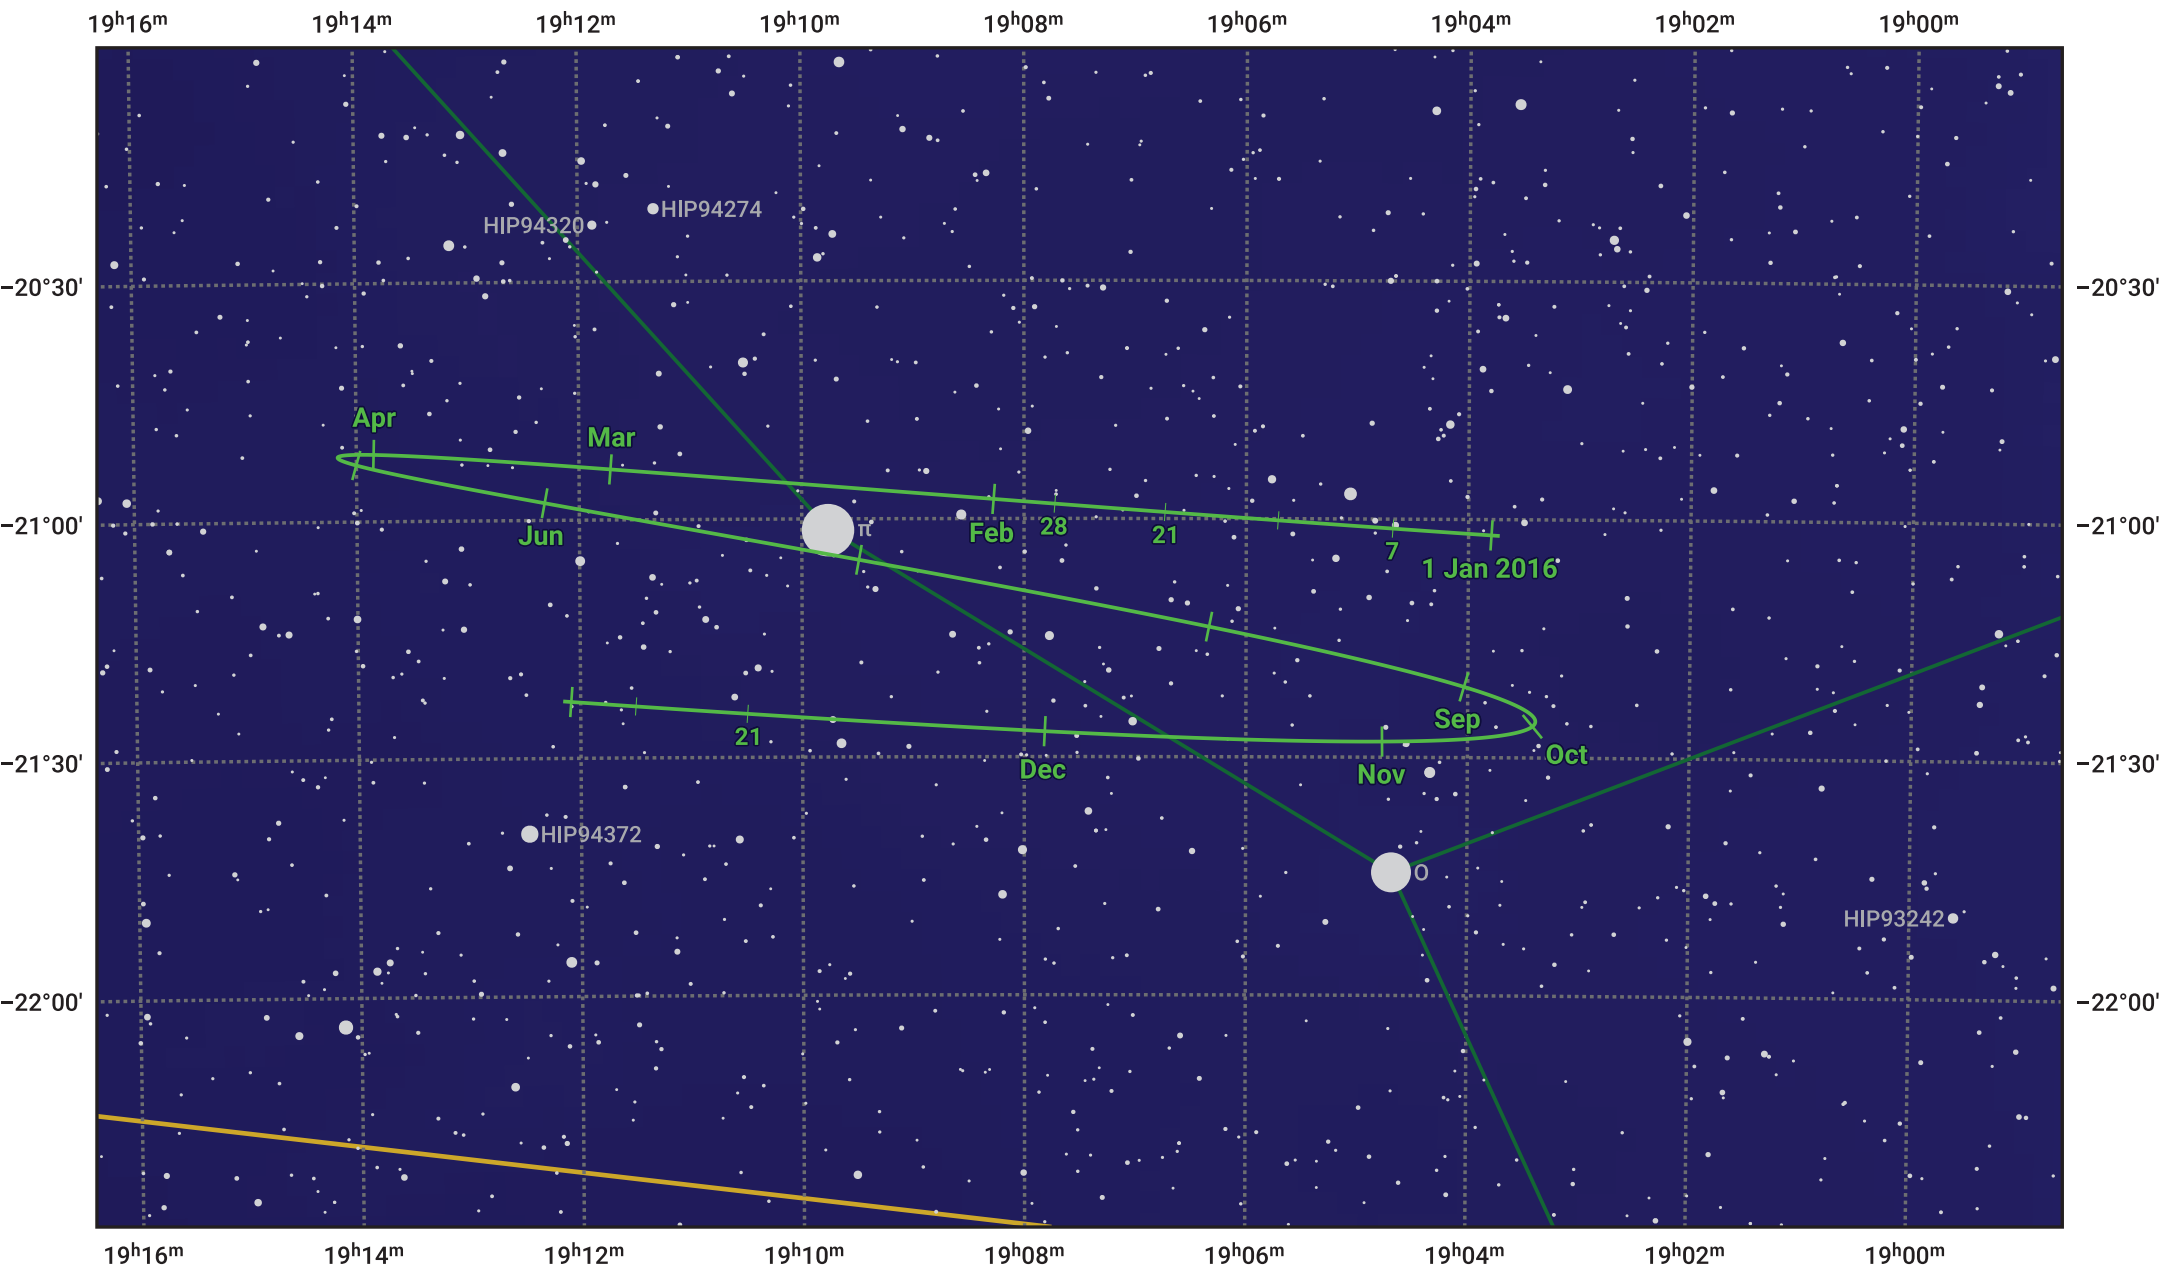

The path of Pluto in 2016

© Dominic Ford 2011–2024. Date markers placed at midnight UTC. Downloaded from <https://in-the-sky.org>

Magnitude scale: 12.0 11.0 10.0 9.0 8.0 7.0 6.0 5.0 4.0 3.0 2.0

— Ecliptic Plane

- Galaxy
- Bright nebula
- Open cluster
- ⊕ Globular cluster

Date	Mag
2016 Jan 1	14.9
2016 Apr 1	15.0
2016 Jul 1	14.7
2016 Oct 1	15.0
2017 Jan 1	14.9