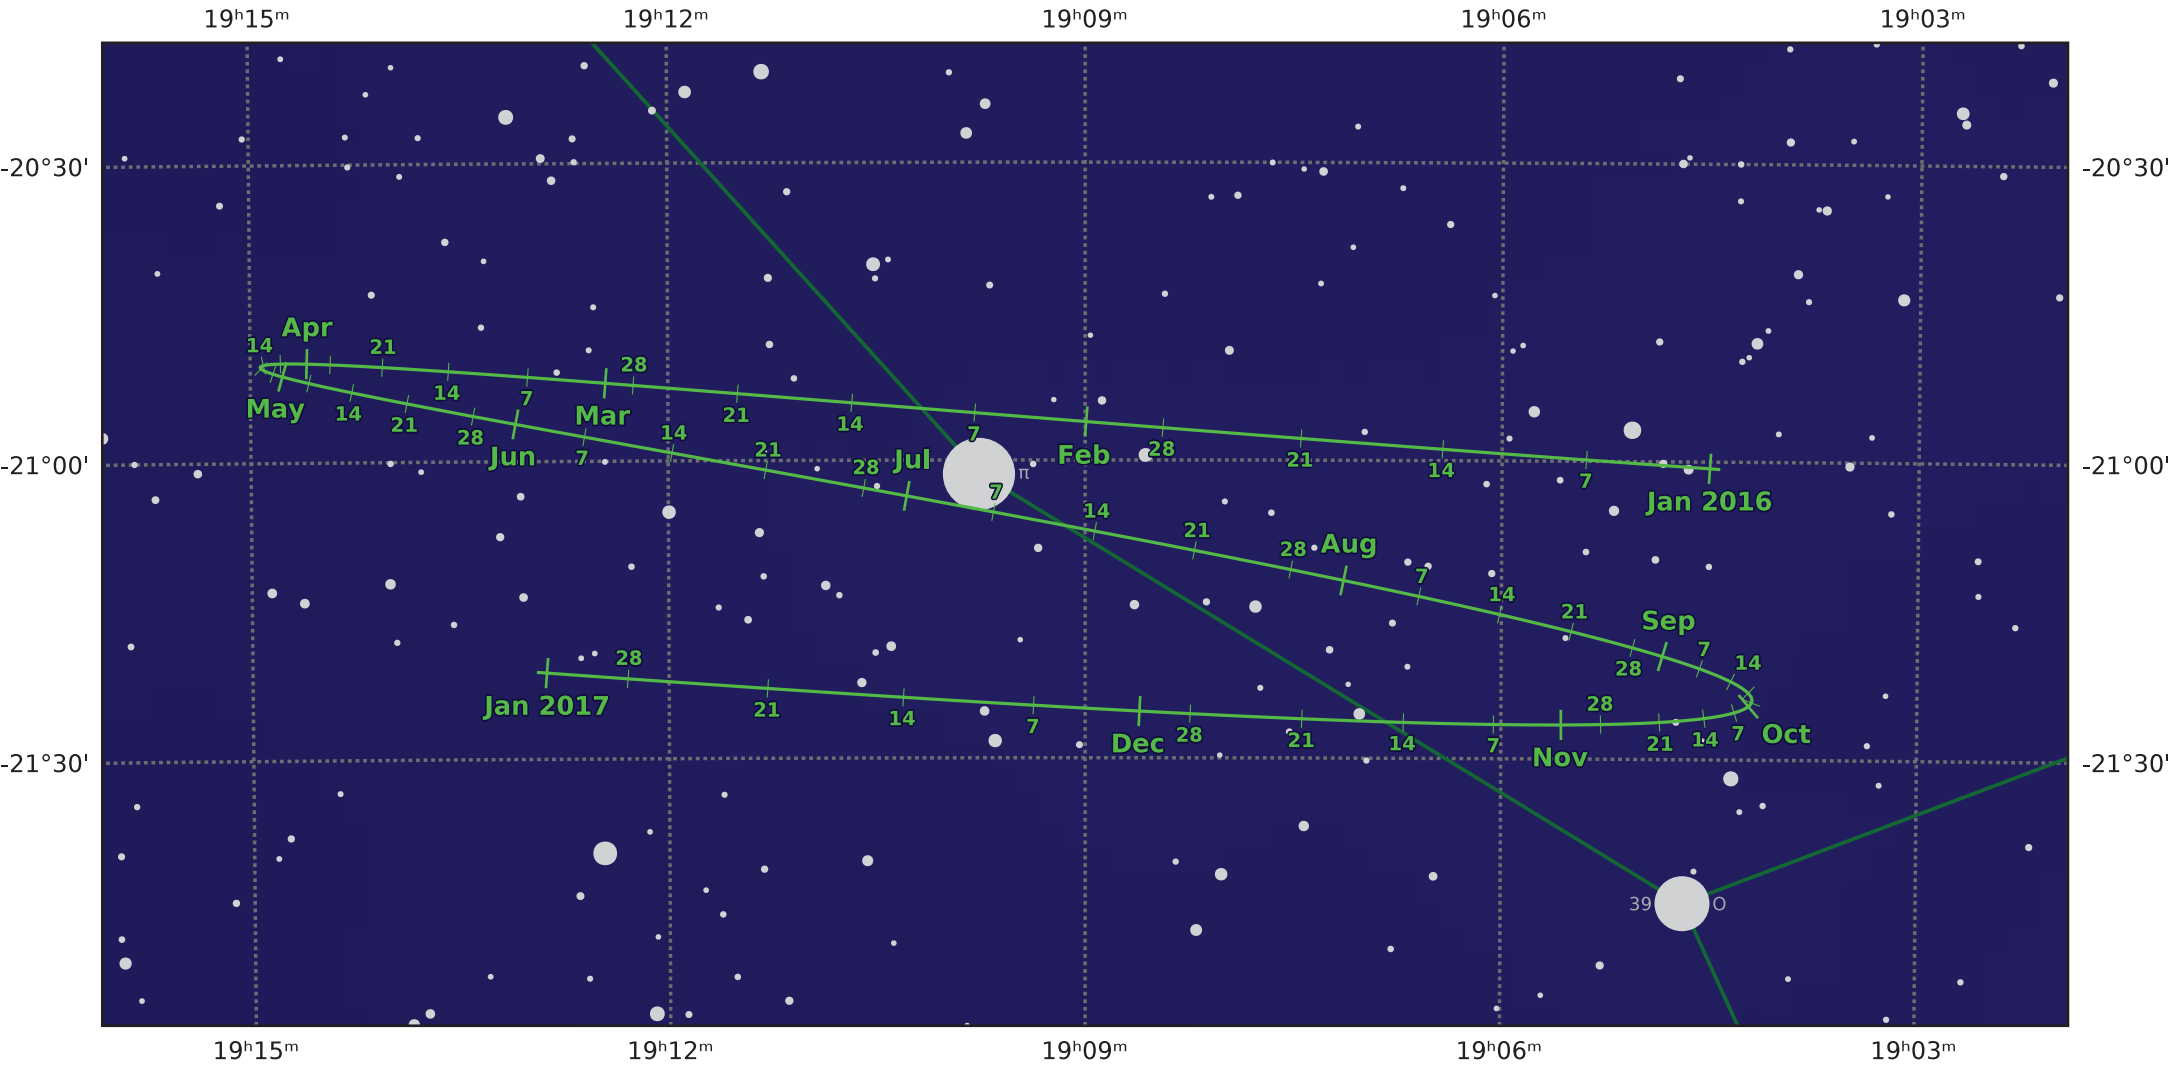

# The path of Pluto in 2016

© Dominic Ford 2011-2021. Downloaded from <https://in-the-sky.org>