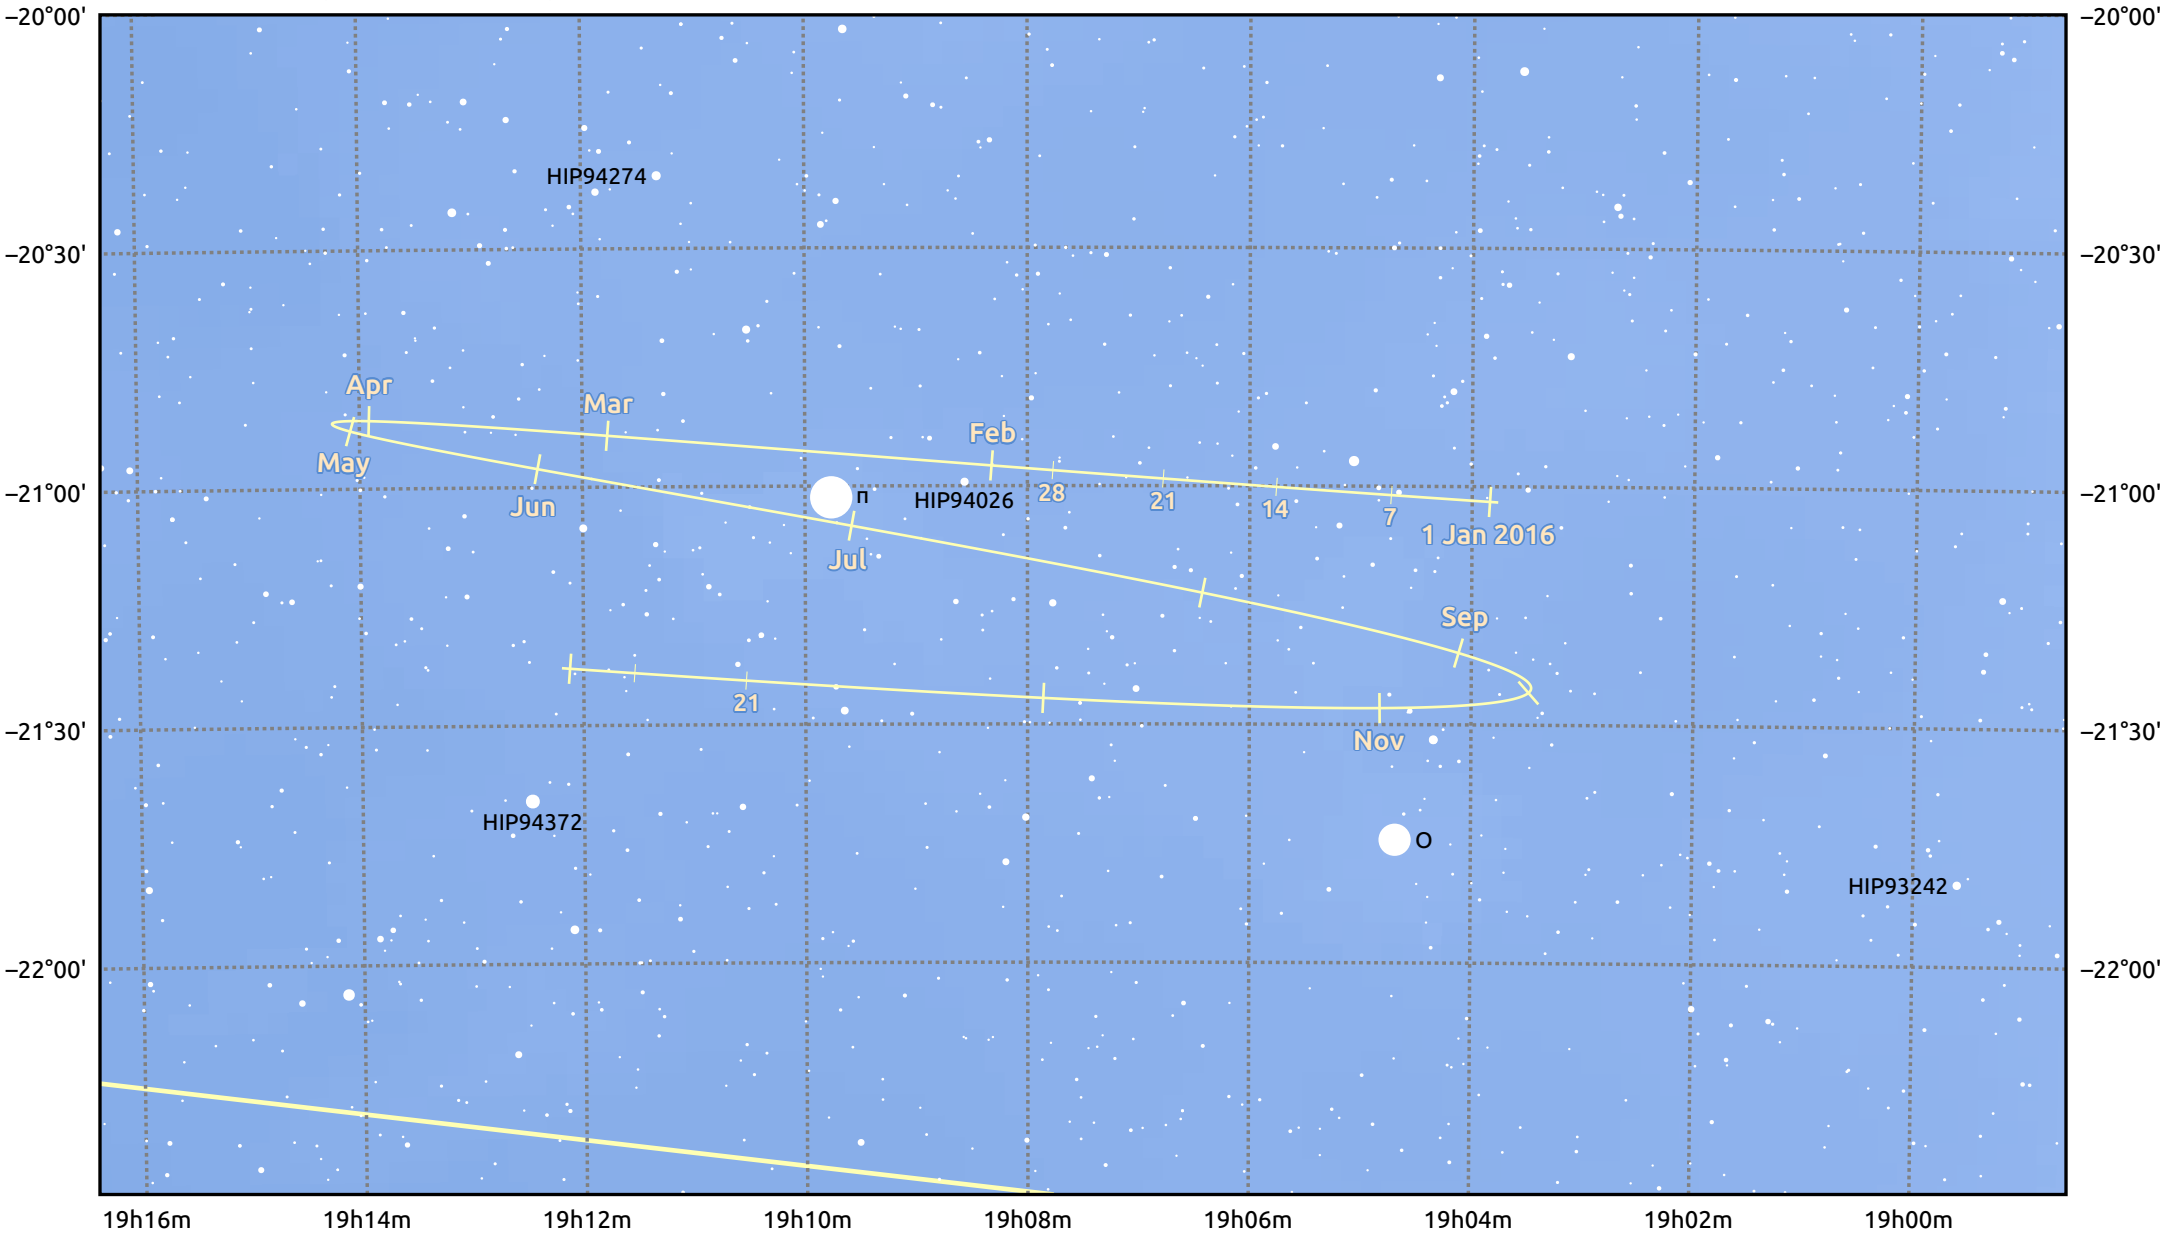

The path of Pluto in 2016

19h14m 19h12m 19h10m 19h08m 19h06m 19h04m 19h02m 19h00m

-20°00'
-20°30'
-21°00'
-21°30'
-22°00'

-20°00'
-20°30'
-21°00'
-21°30'
-22°00'

19h16m 19h14m 19h12m 19h10m 19h08m 19h06m 19h04m 19h02m 19h00m

© Dominic Ford 2011–2025. Date markers placed at midnight UTC. Downloaded from <https://in-the-sky.org>

Magnitude scale: 12.0 11.0 10.0 9.0 8.0 7.0 6.0 5.0 4.0 3.0 2.0

— Ecliptic Plane

- Galaxy
- Bright nebula
- Open cluster
- Globular cluster
- Planetary nebula