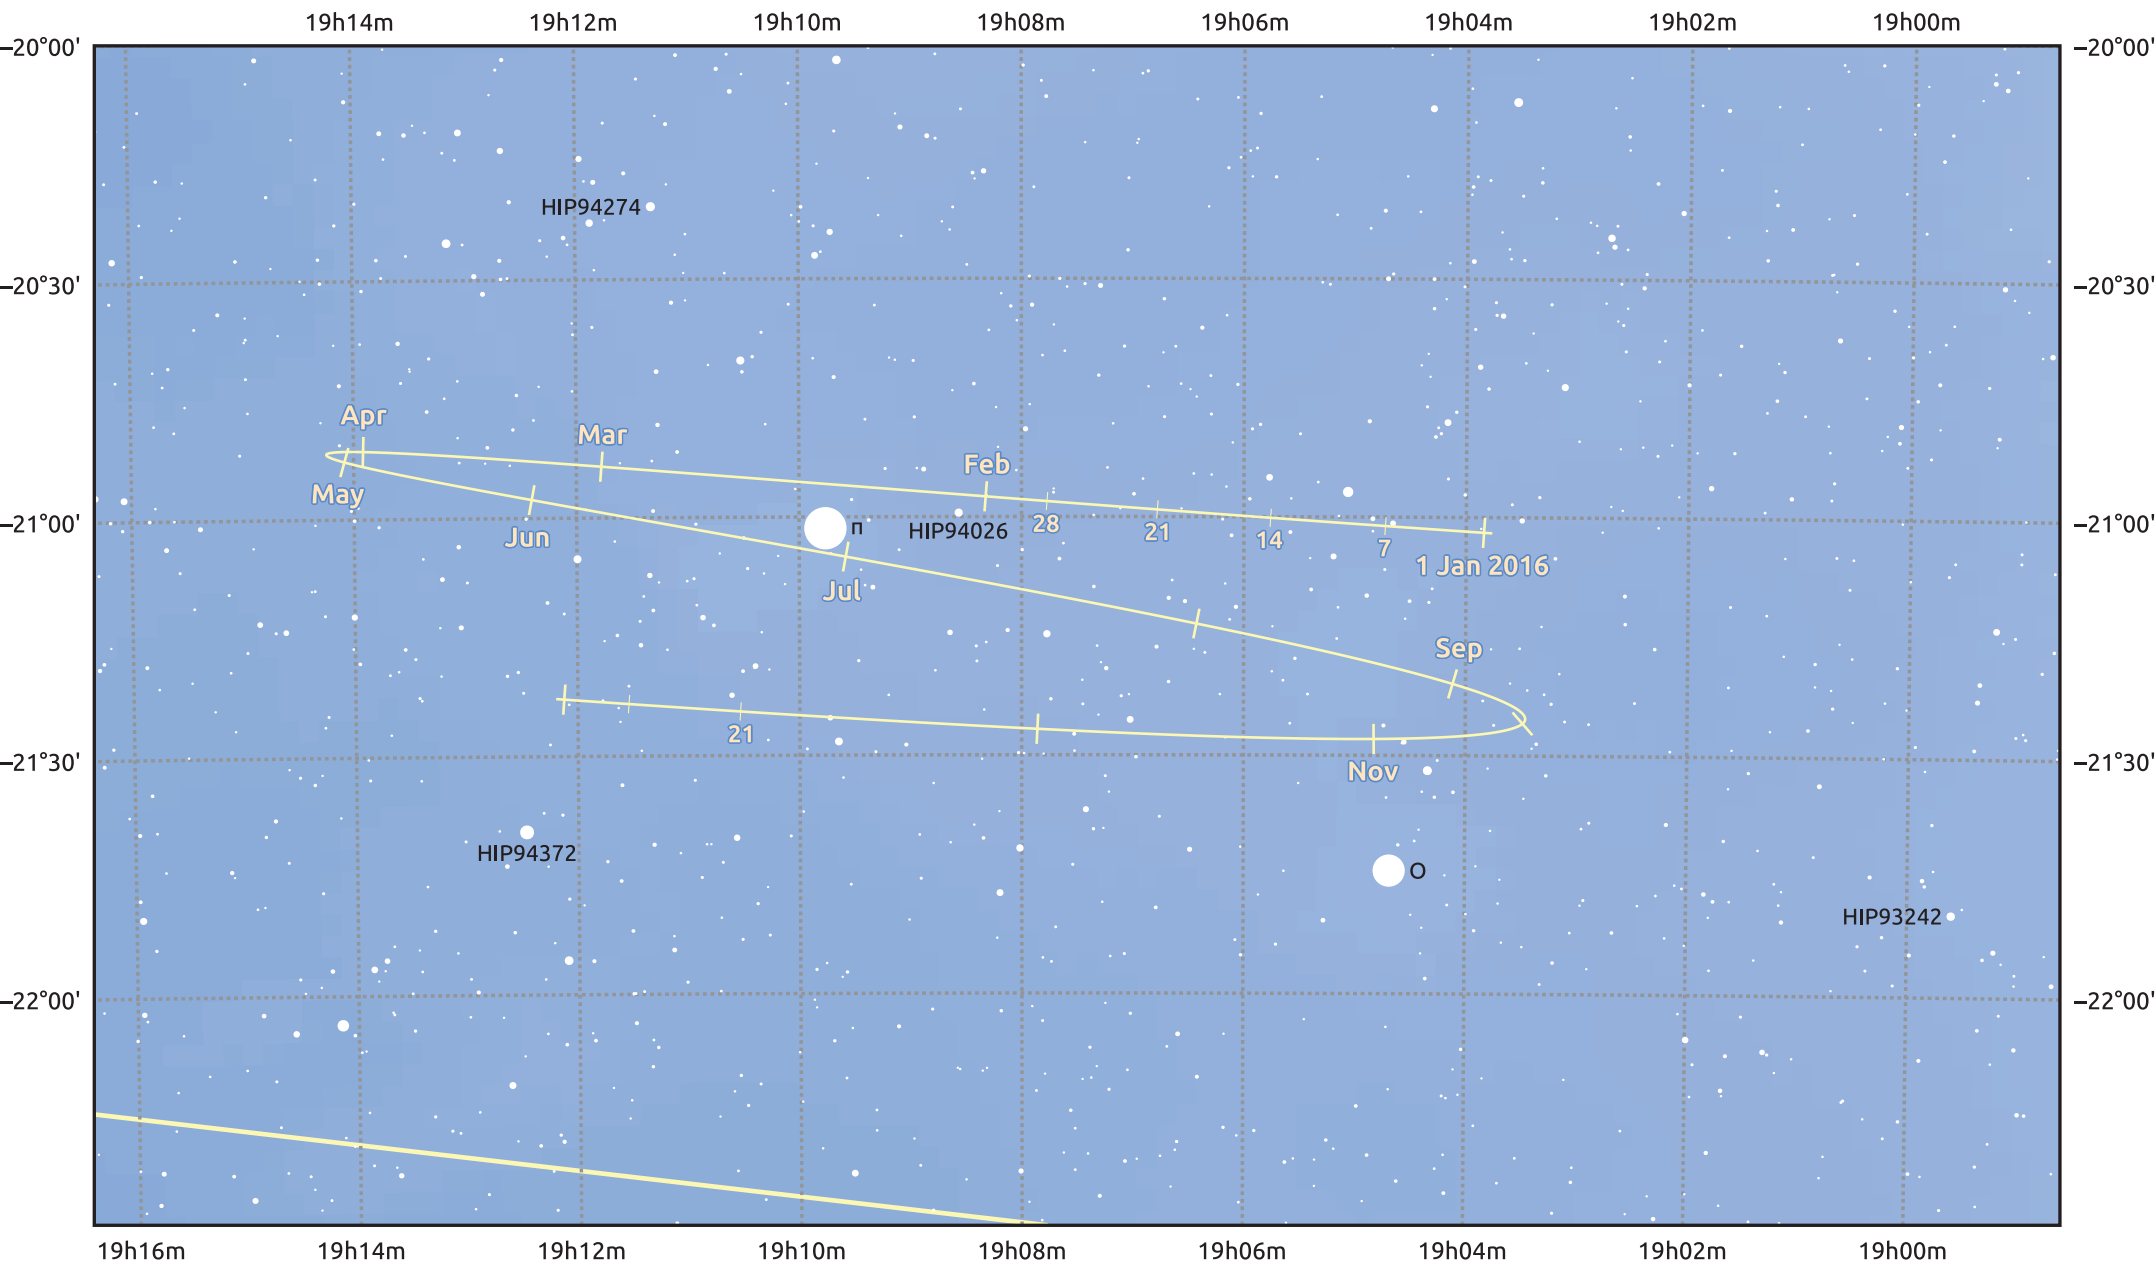

The path of Pluto in 2016

© Dominic Ford 2011–2025. Date markers placed at midnight UTC. Downloaded from <https://in-the-sky.org>

Magnitude scale: 12.0 11.0 10.0 9.0 8.0 7.0 6.0 5.0 4.0 3.0 2.0

— Ecliptic Plane

- Galaxy
- Bright nebula
- Open cluster
- Globular cluster
- Planetary nebula

Date	Mag
2016 Jan 1	14.8
2016 Apr 1	14.9
2016 Jul 1	14.7
2016 Oct 1	14.9
2017 Jan 1	14.8