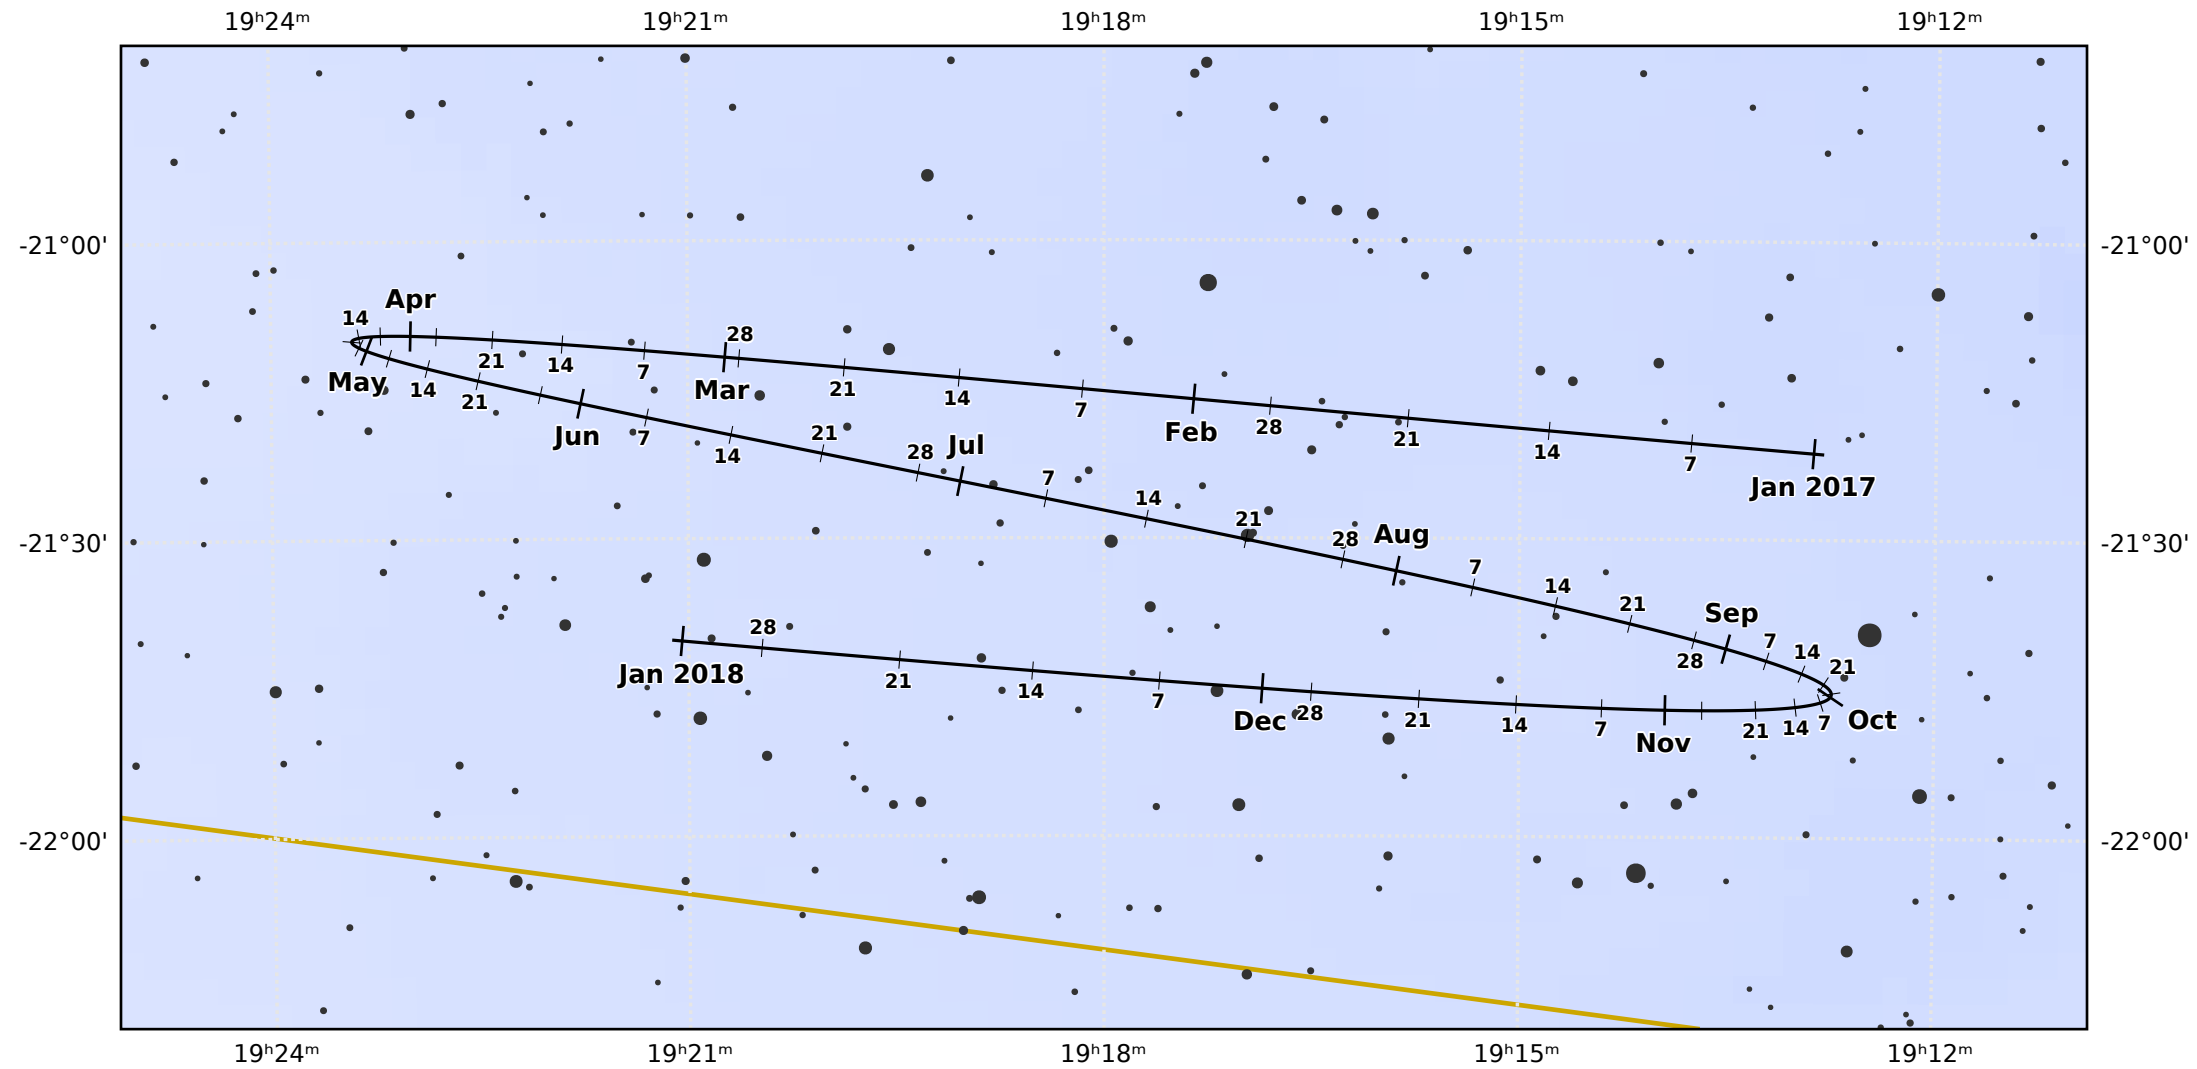

The path of Pluto in 2017

© Dominic Ford 2011-2021. Downloaded from <https://in-the-sky.org>

Magnitude scale: •11.0 •10.5 •10.0 •9.5 •9.0 •8.5 •8.0 •7.5 ●7.0 ●6.5 ●6.0

— The Equator — Ecliptic Plane — Galactic Plane