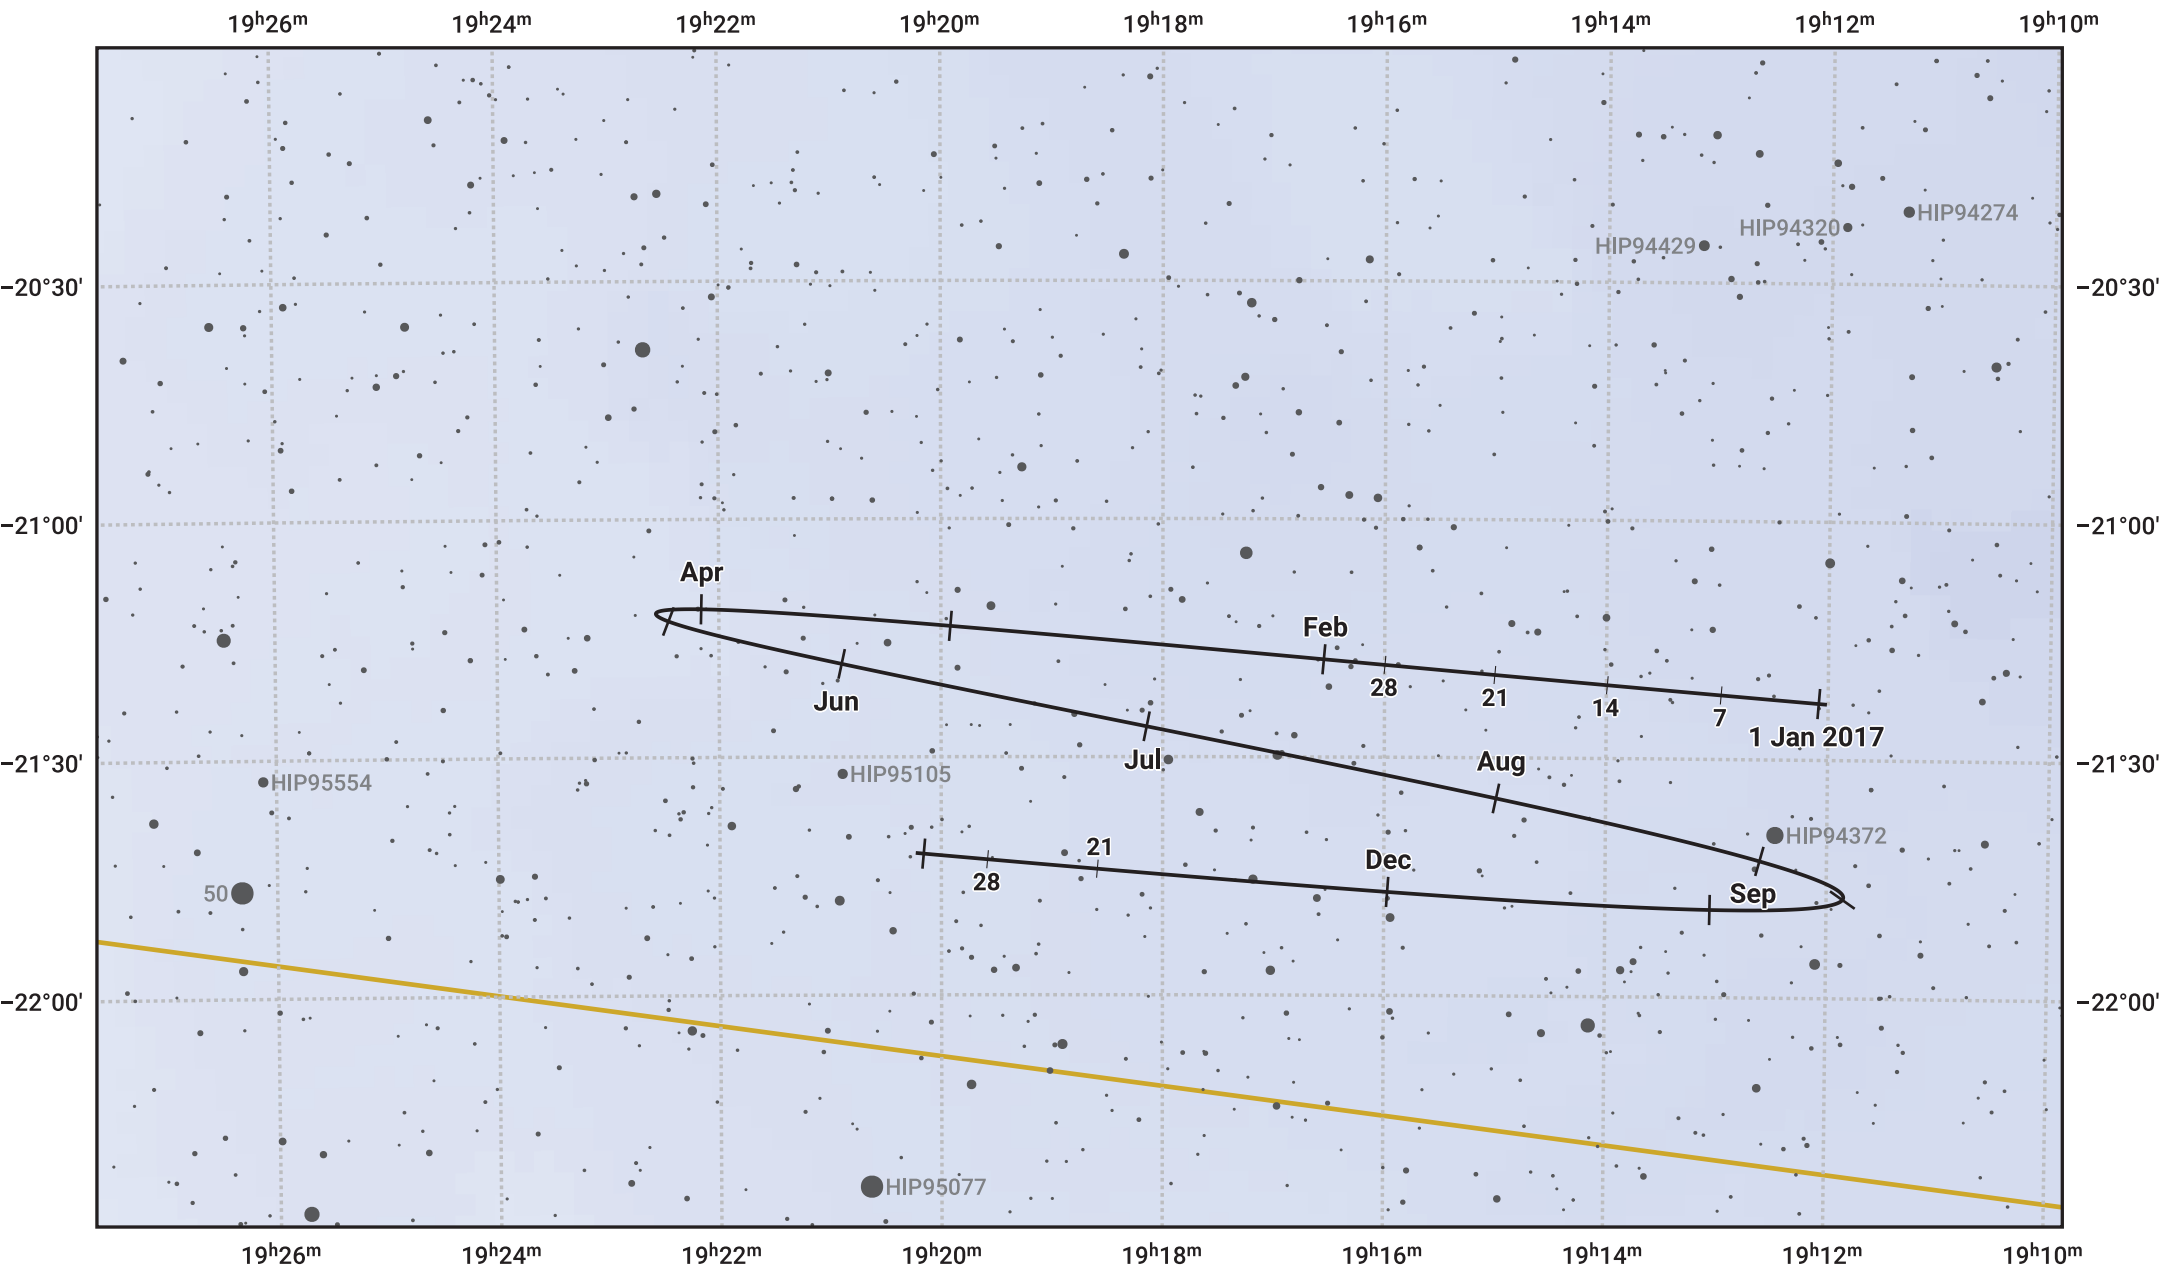

The path of Pluto in 2017

© Dominic Ford 2011–2024. Date markers placed at midnight UTC. Downloaded from <https://in-the-sky.org>

Magnitude scale: 12.0 11.0 10.0 9.0 8.0 7.0 6.0 5.0

— Ecliptic Plane

- Galaxy
- Bright nebula
- Open cluster
- ⊕ Globular cluster