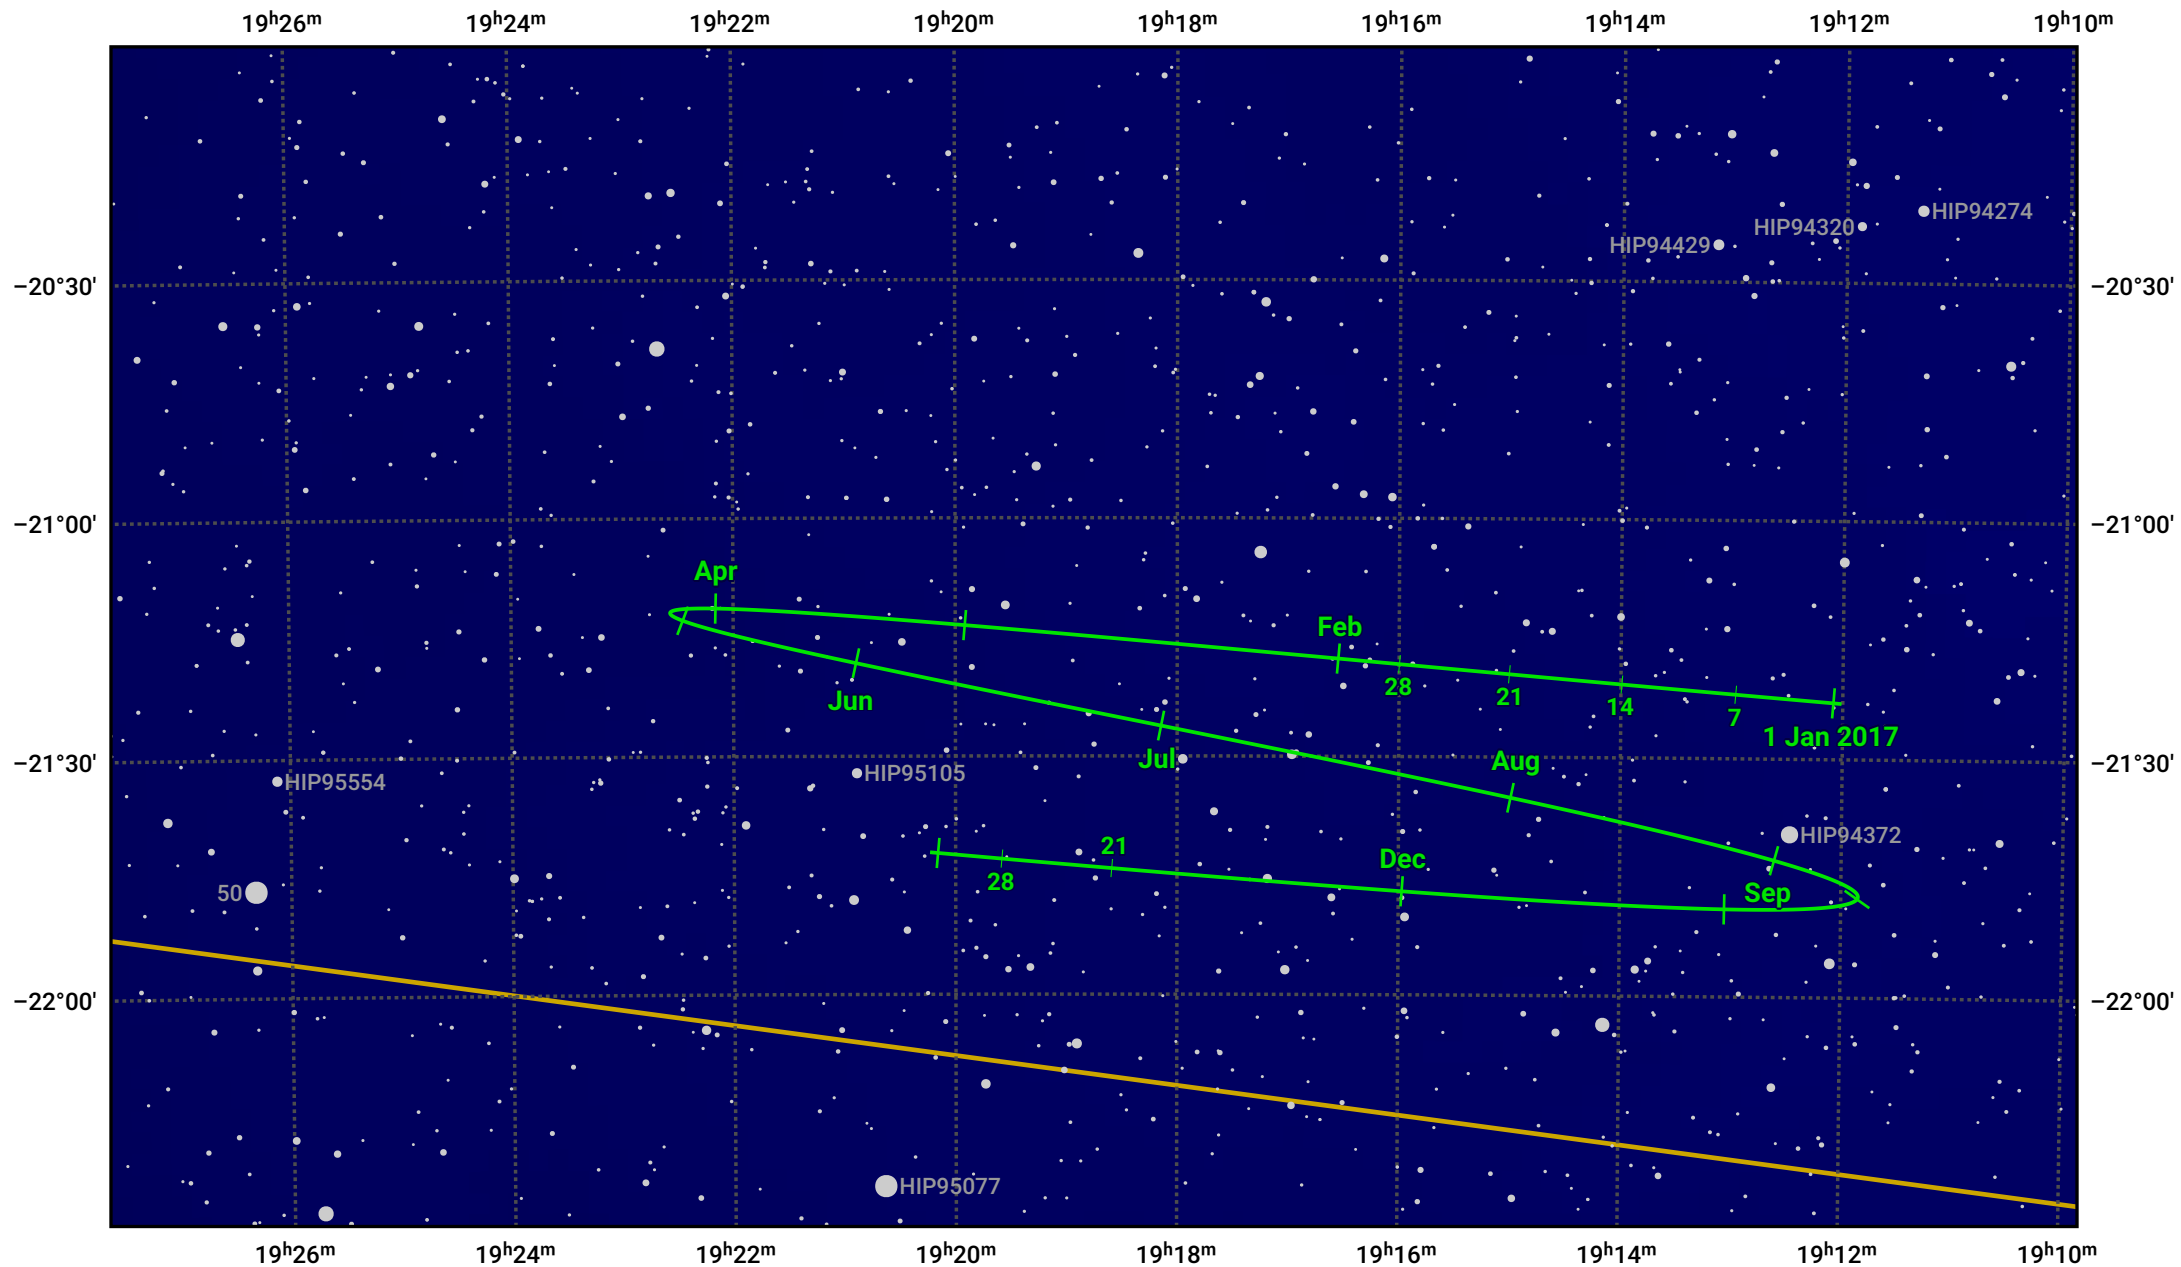

The path of Pluto in 2017

© Dominic Ford 2011–2024. Date markers placed at midnight UTC. Downloaded from <https://in-the-sky.org>

Magnitude scale: · 12.0 · 11.0 · 10.0 · 9.0 · 8.0 · 7.0 · 6.0 · 5.0

— Ecliptic Plane

● Galaxy ■ Bright nebula ● Open cluster ● Globular cluster

Date	Mag
2017 Jan 1	14.9
2017 Apr 1	15.0
2017 Jul 1	14.8
2017 Oct 1	15.0
2018 Jan 1	14.9