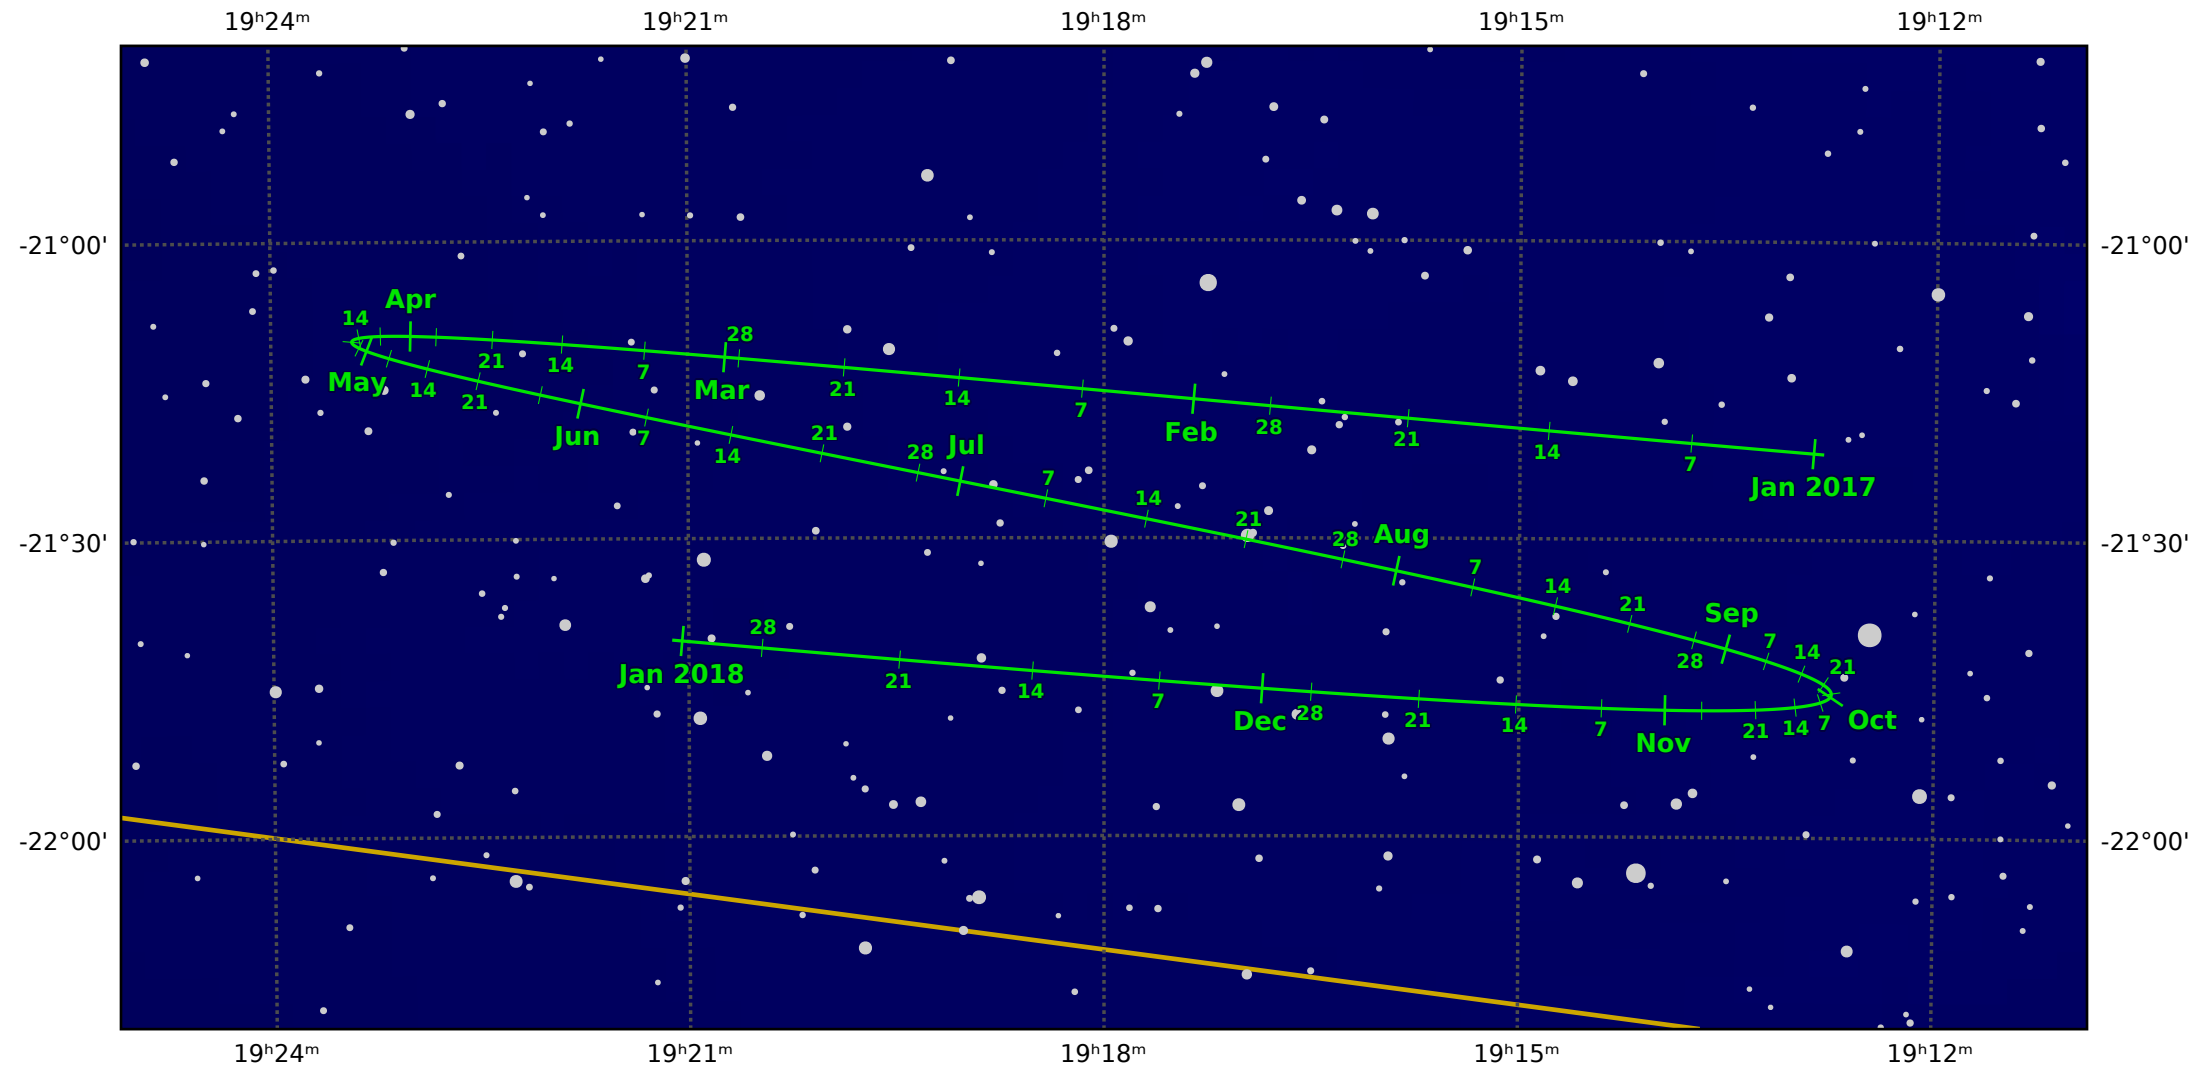

The path of Pluto in 2017

© Dominic Ford 2011-2021. Downloaded from <https://in-the-sky.org>

Magnitude scale: •11.0 •10.5 •10.0 •9.5 •9.0 •8.5 •8.0 •7.5 •7.0 ●6.5 ●6.0

— Ecliptic Plane — Galactic Plane