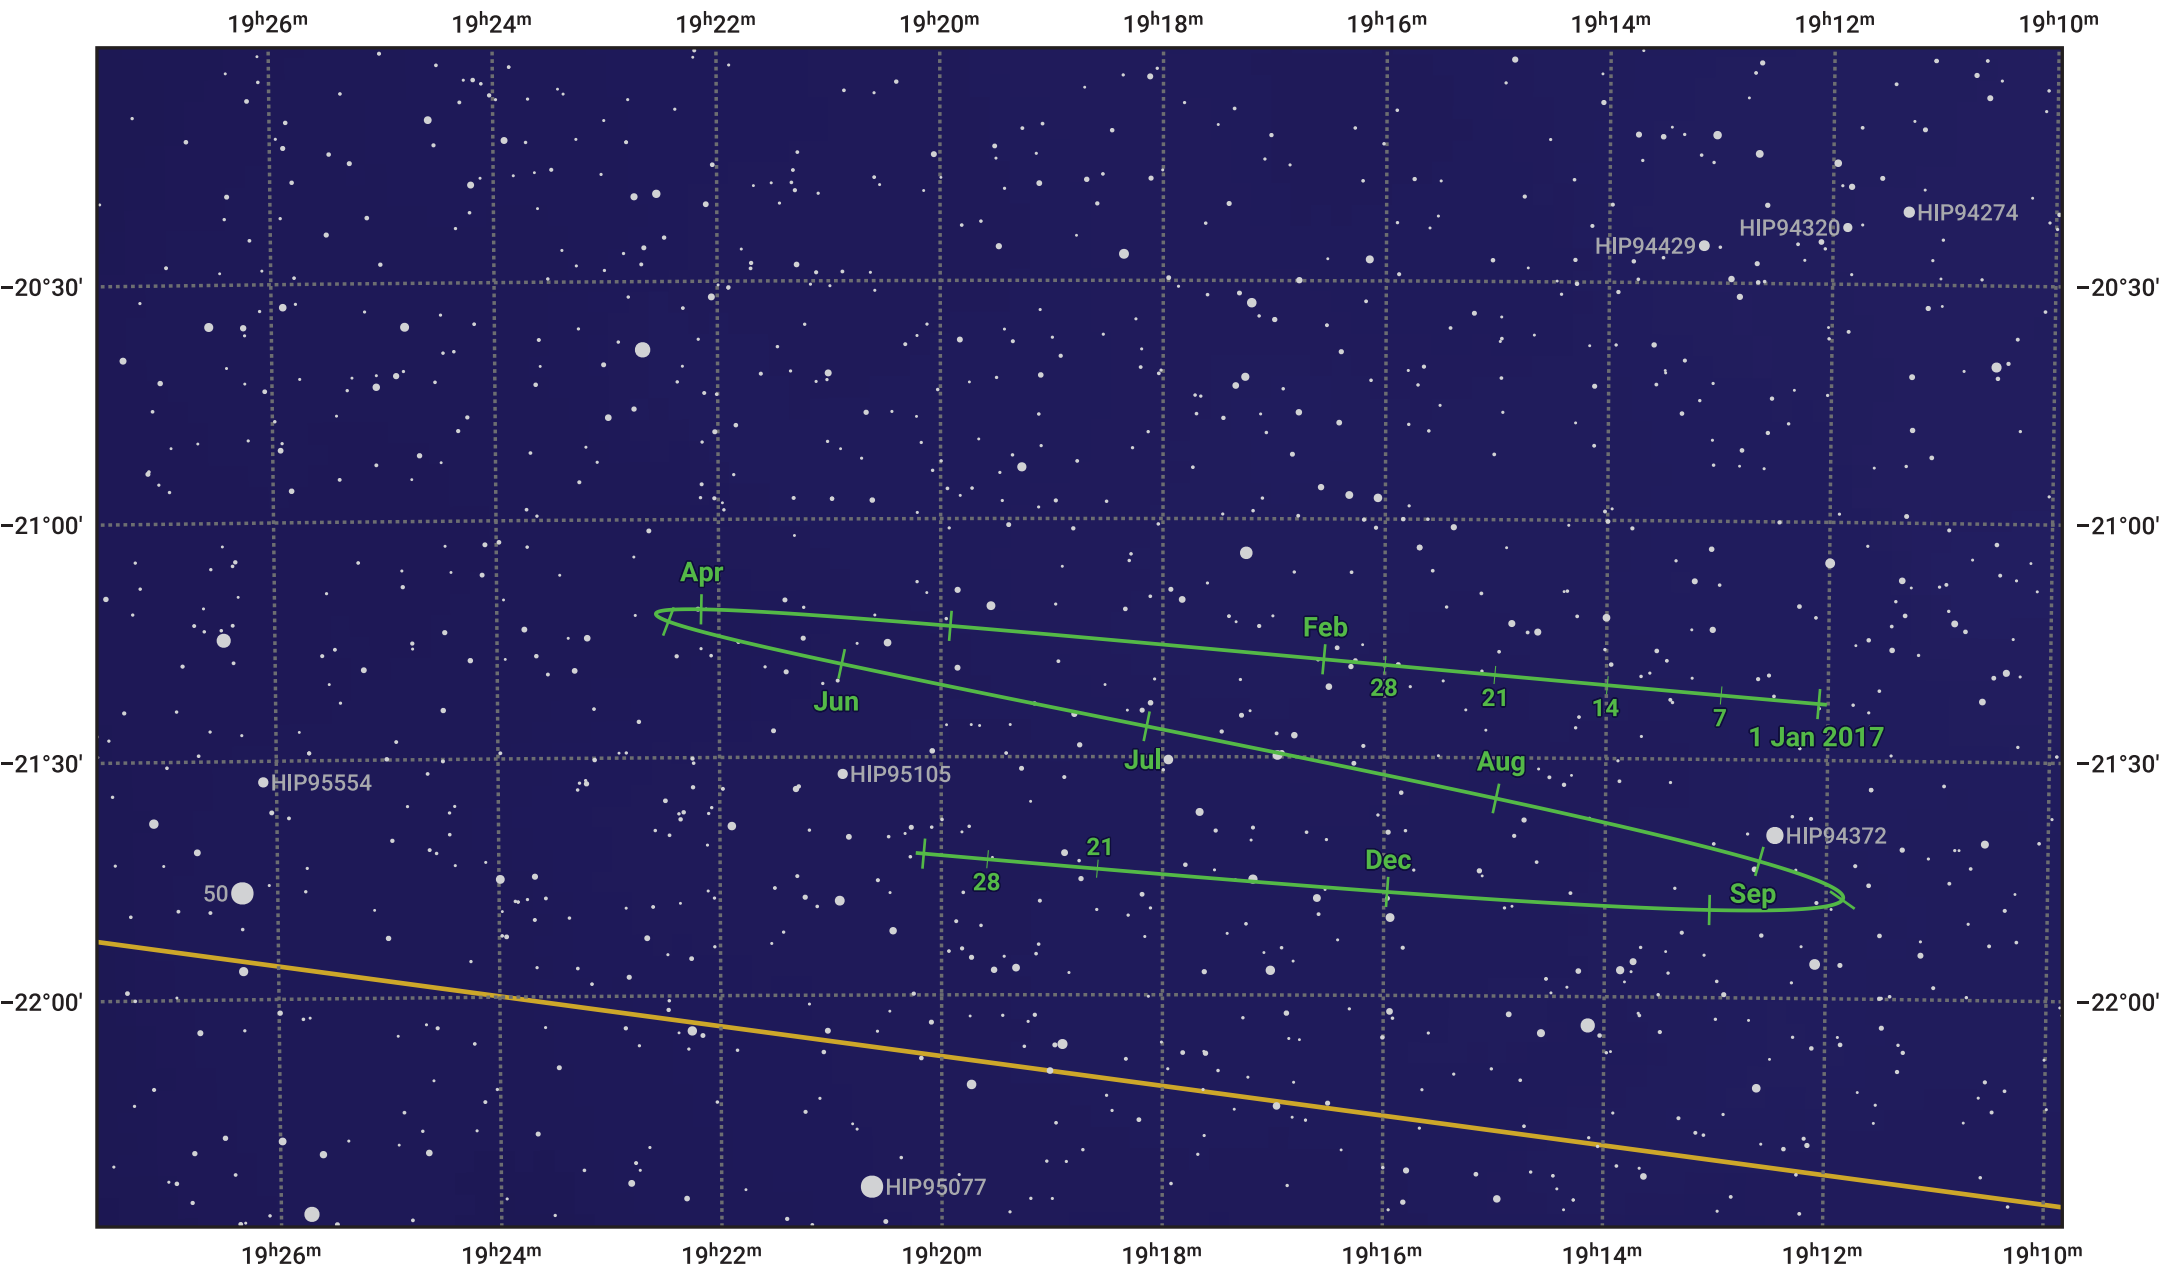

The path of Pluto in 2017

© Dominic Ford 2011–2024. Date markers placed at midnight UTC. Downloaded from <https://in-the-sky.org>

Magnitude scale: 12.0 11.0 10.0 9.0 8.0 7.0 6.0 5.0

— Ecliptic Plane

- Galaxy
- Bright nebula
- Open cluster
- ⊕ Globular cluster