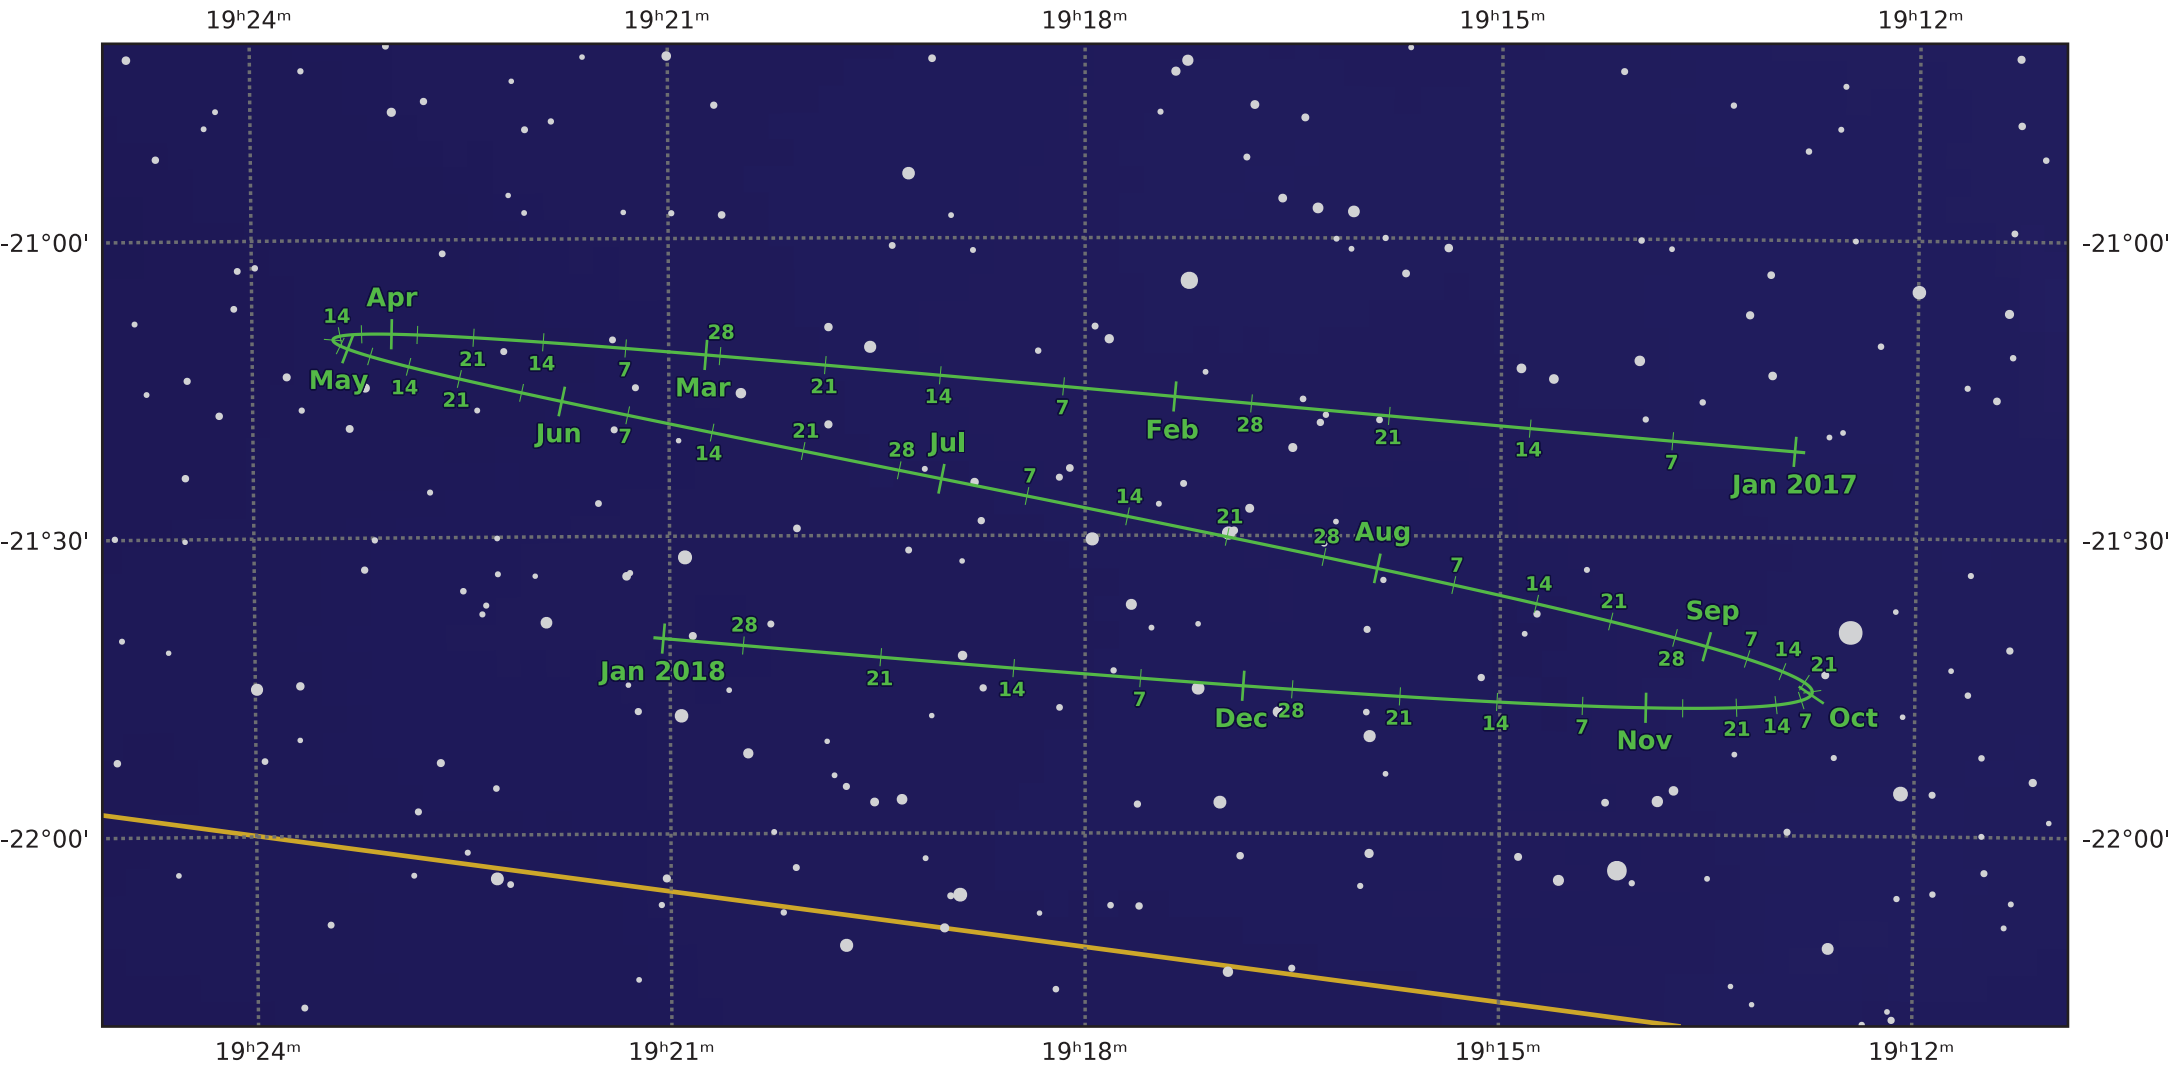

The path of Pluto in 2017

© Dominic Ford 2011–2021. Downloaded from <https://in-the-sky.org>

Magnitude scale: • 11.0 • 10.5 • 10.0 • 9.5 • 9.0 • 8.5 • 8.0 • 7.5 • 7.0 • 6.5 • 6.0

— Ecliptic Plane — Galactic Plane