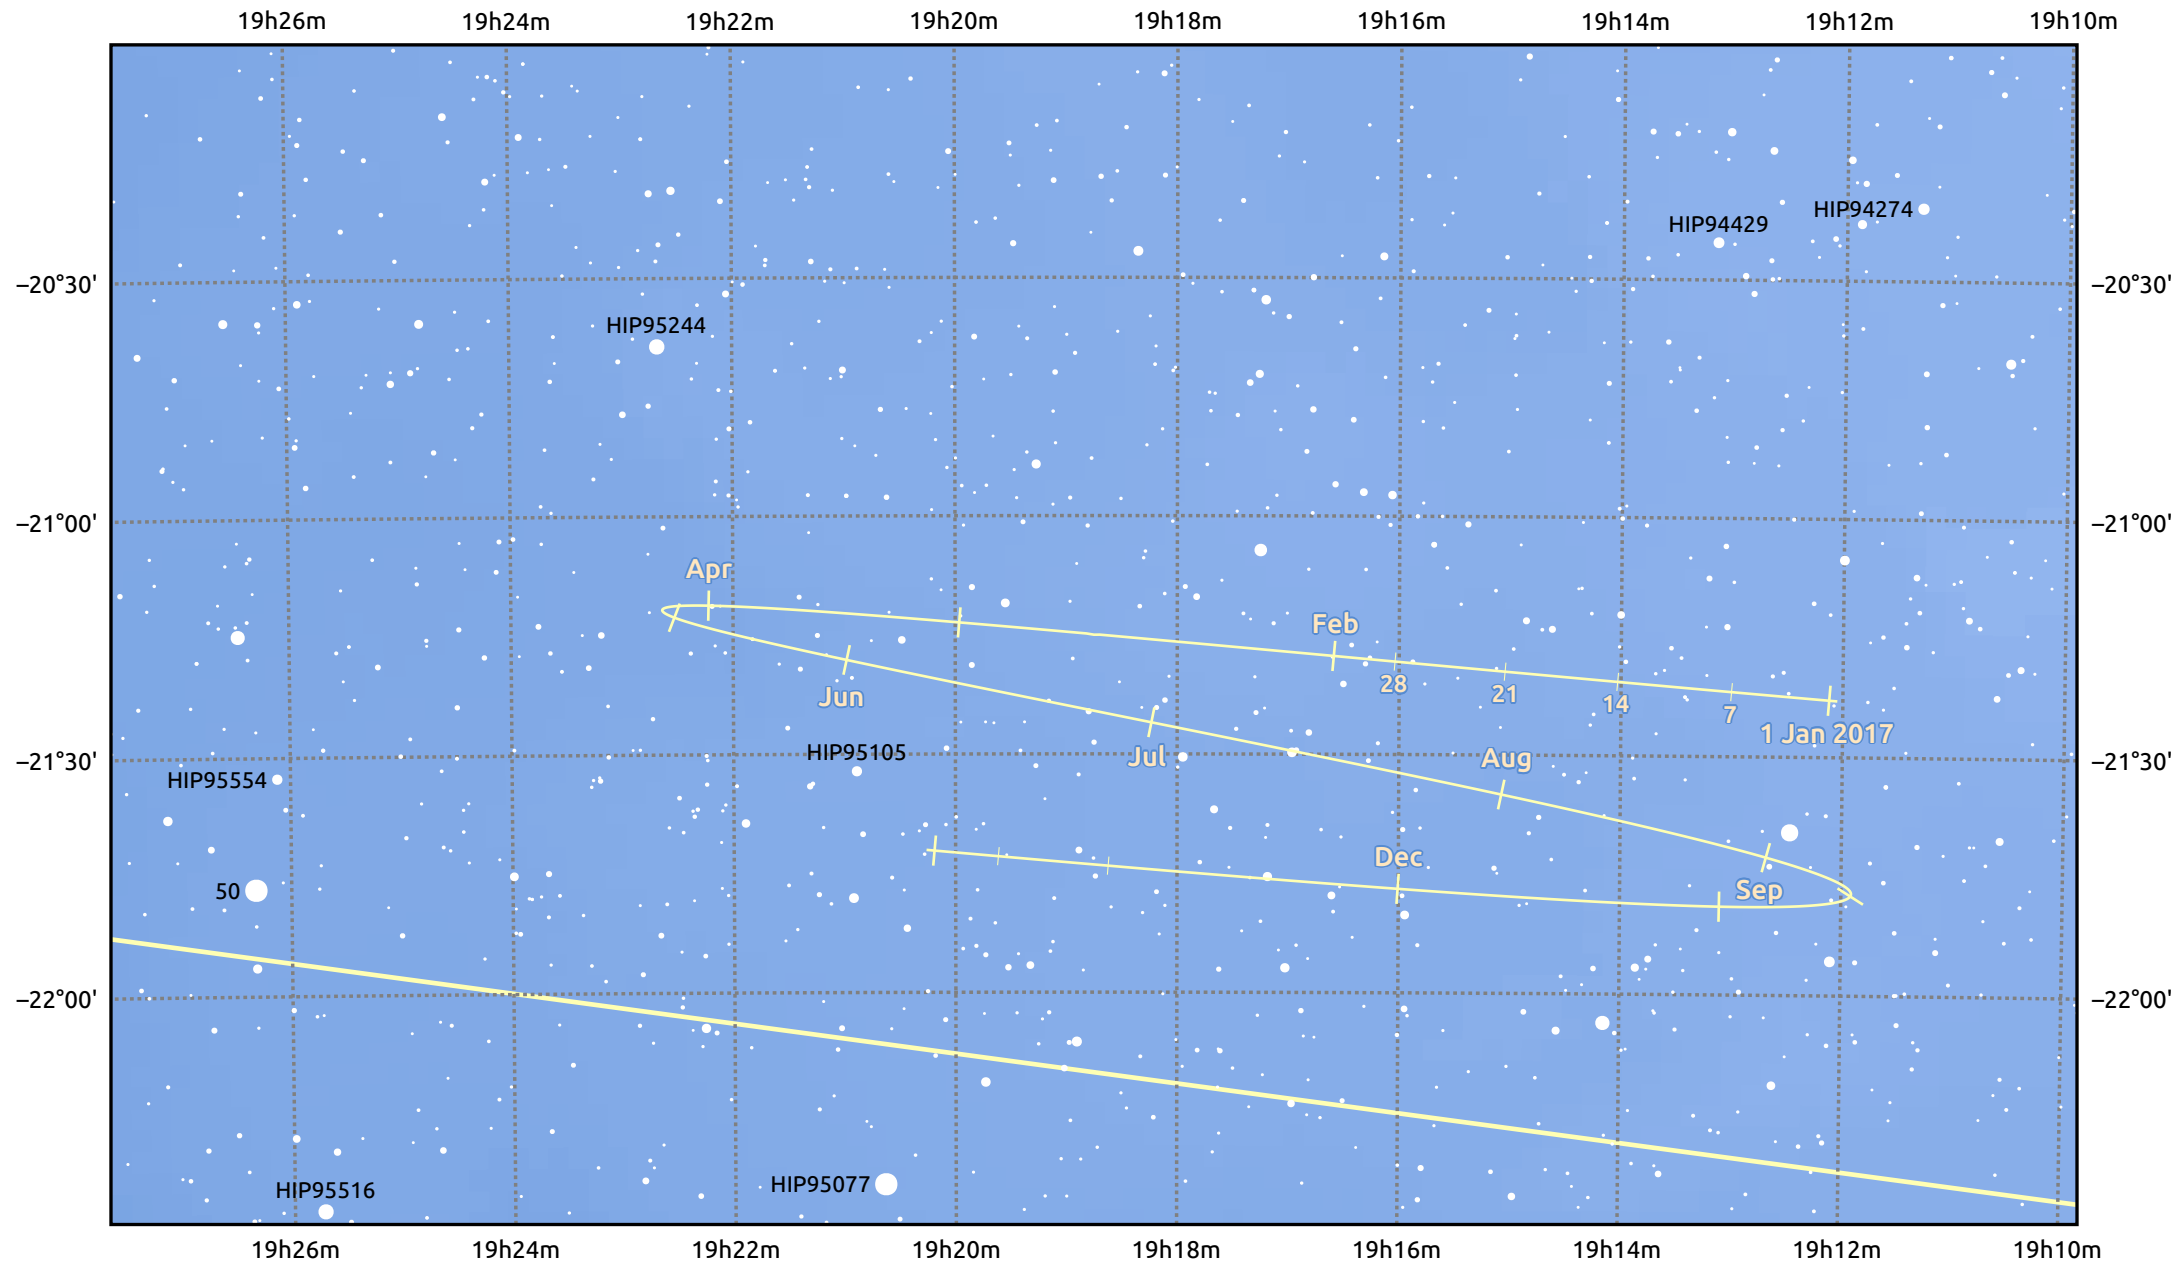

The path of Pluto in 2017

© Dominic Ford 2011–2025. Date markers placed at midnight UTC. Downloaded from <https://in-the-sky.org>

Magnitude scale: · 12.0 · 11.0 · 10.0 · 9.0 · 8.0 · 7.0 · 6.0 · 5.0

— Ecliptic Plane

Galaxy Bright nebula Open cluster Globular cluster Planetary nebula

Date	Mag
2017 Jan 1	14.8
2017 Apr 1	14.9
2017 Jul 1	14.7
2017 Oct 1	14.9
2018 Jan 1	14.9