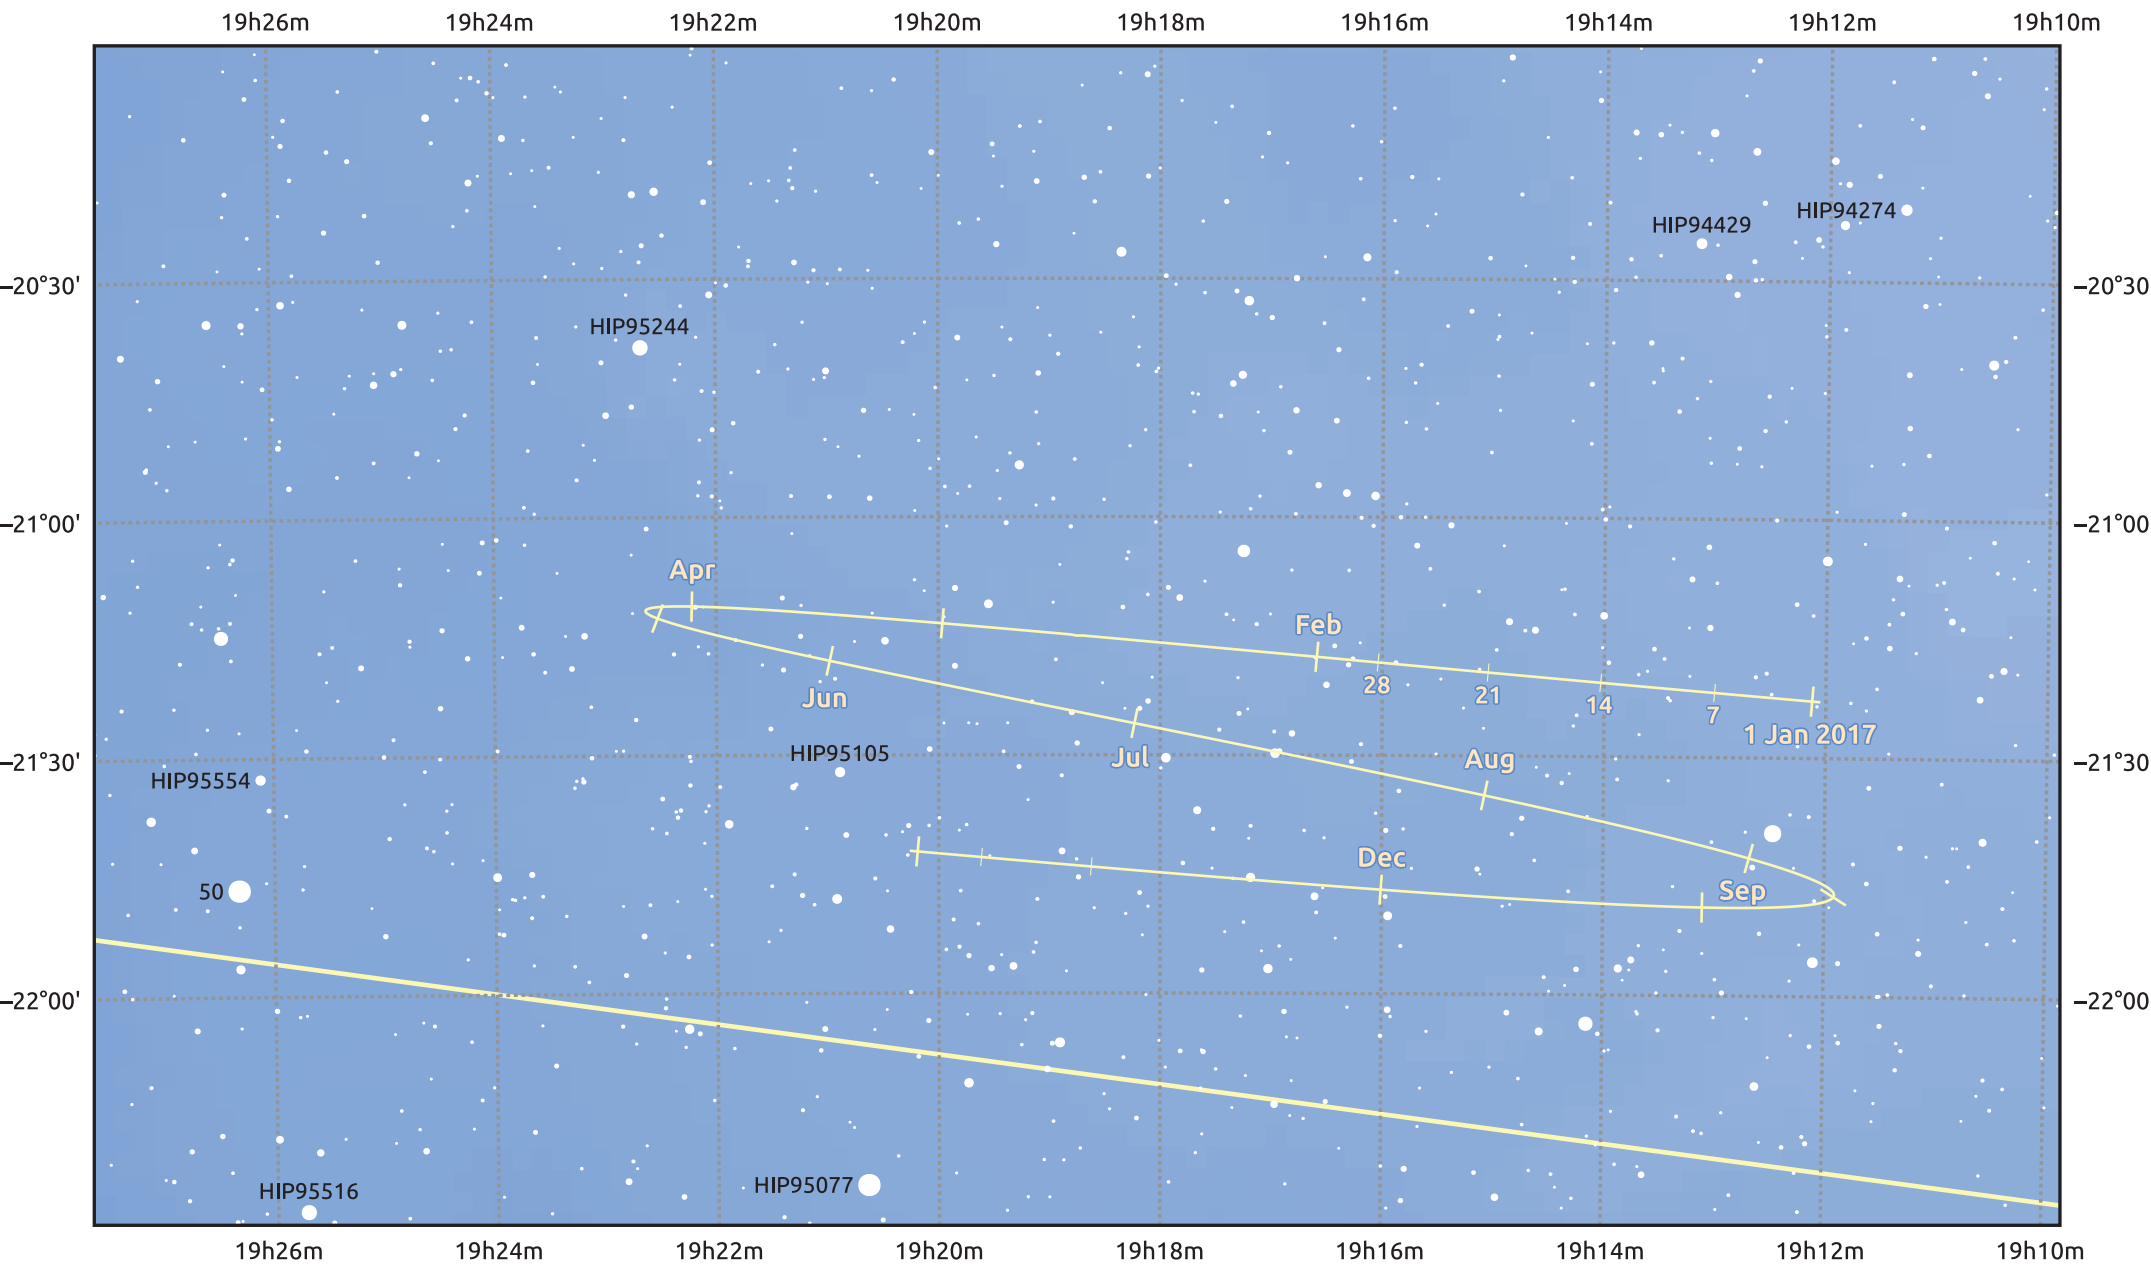

# The path of Pluto in 2017

© Dominic Ford 2011–2025. Date markers placed at midnight UTC. Downloaded from <https://in-the-sky.org>

Magnitude scale: 12.0 11.0 10.0 9.0 8.0 7.0 6.0 5.0

Ecliptic Plane

Galaxy Bright nebula Open cluster Globular cluster Planetary nebula