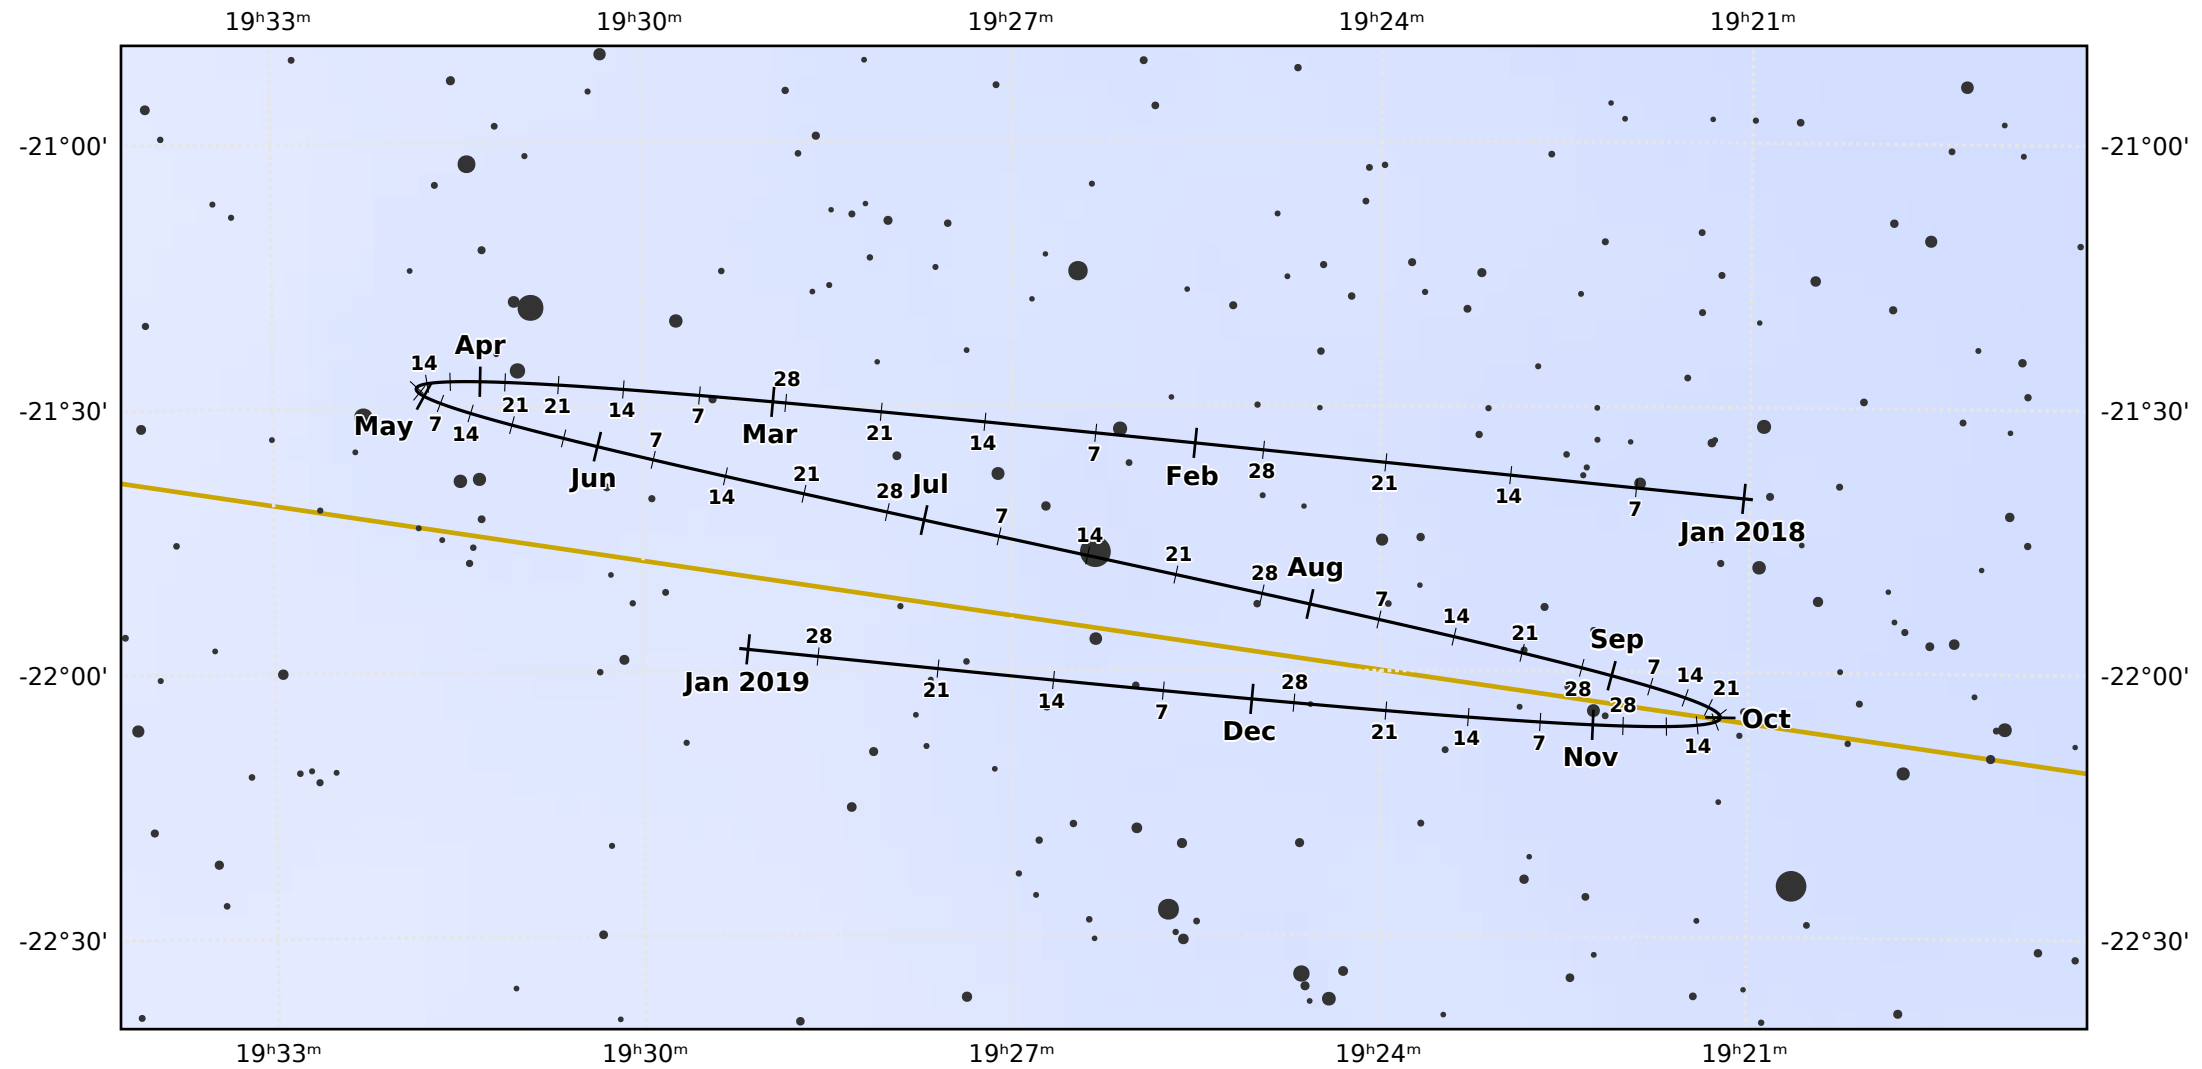

The path of Pluto in 2018

© Dominic Ford 2011-2021. Downloaded from <https://in-the-sky.org>

Magnitude scale: •11.0 •10.5 •10.0 •9.5 •9.0 •8.5 •8.0 •7.5 •7.0 ●6.5 ●6.0 ●5.5

— The Equator

— Ecliptic Plane

— Galactic Plane