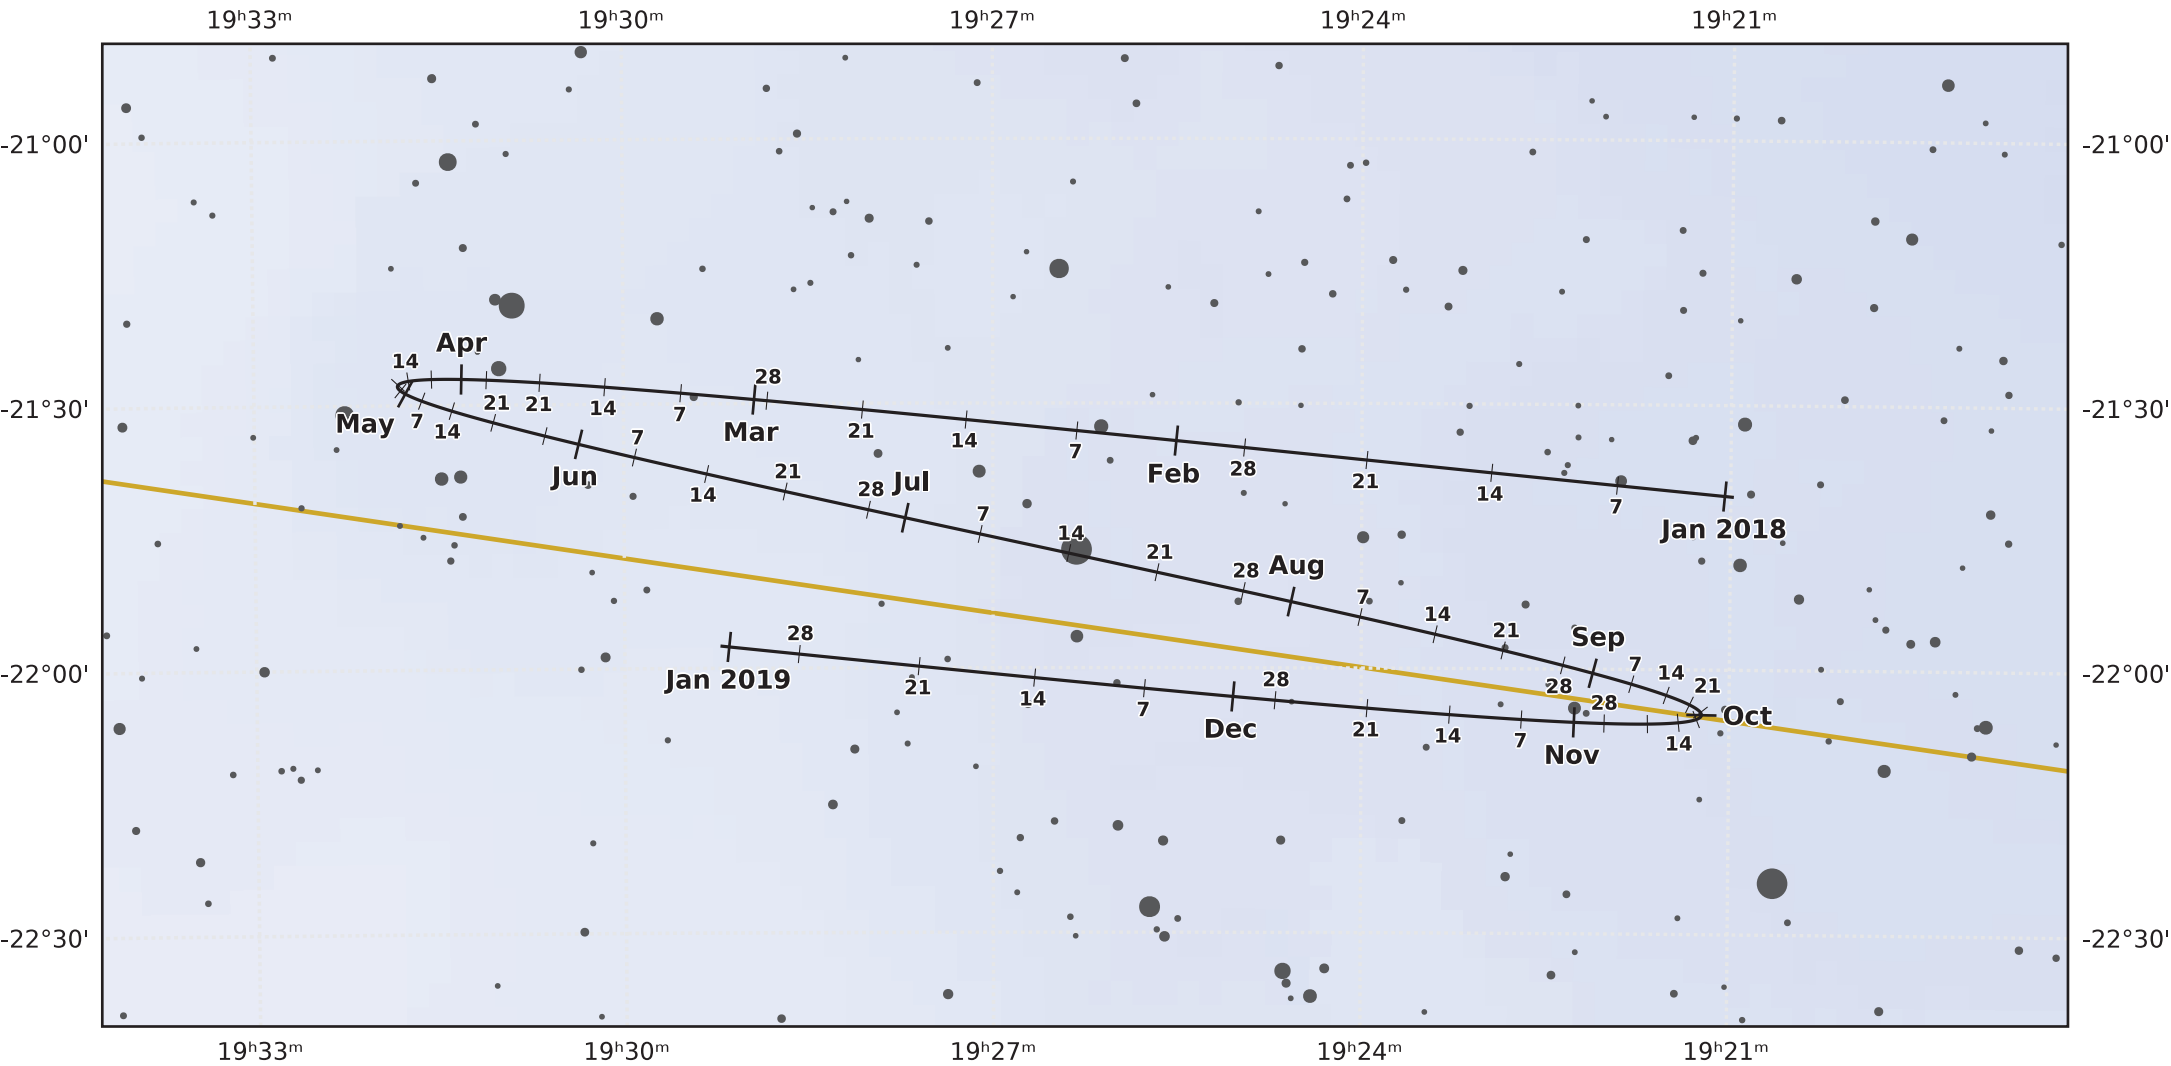

The path of Pluto in 2018

© Dominic Ford 2011-2021. Downloaded from <https://in-the-sky.org>

Magnitude scale: •11.0 •10.5 •10.0 •9.5 •9.0 •8.5 •8.0 •7.5 •7.0 •6.5 •6.0 •5.5

— The Equator — Ecliptic Plane — Galactic Plane