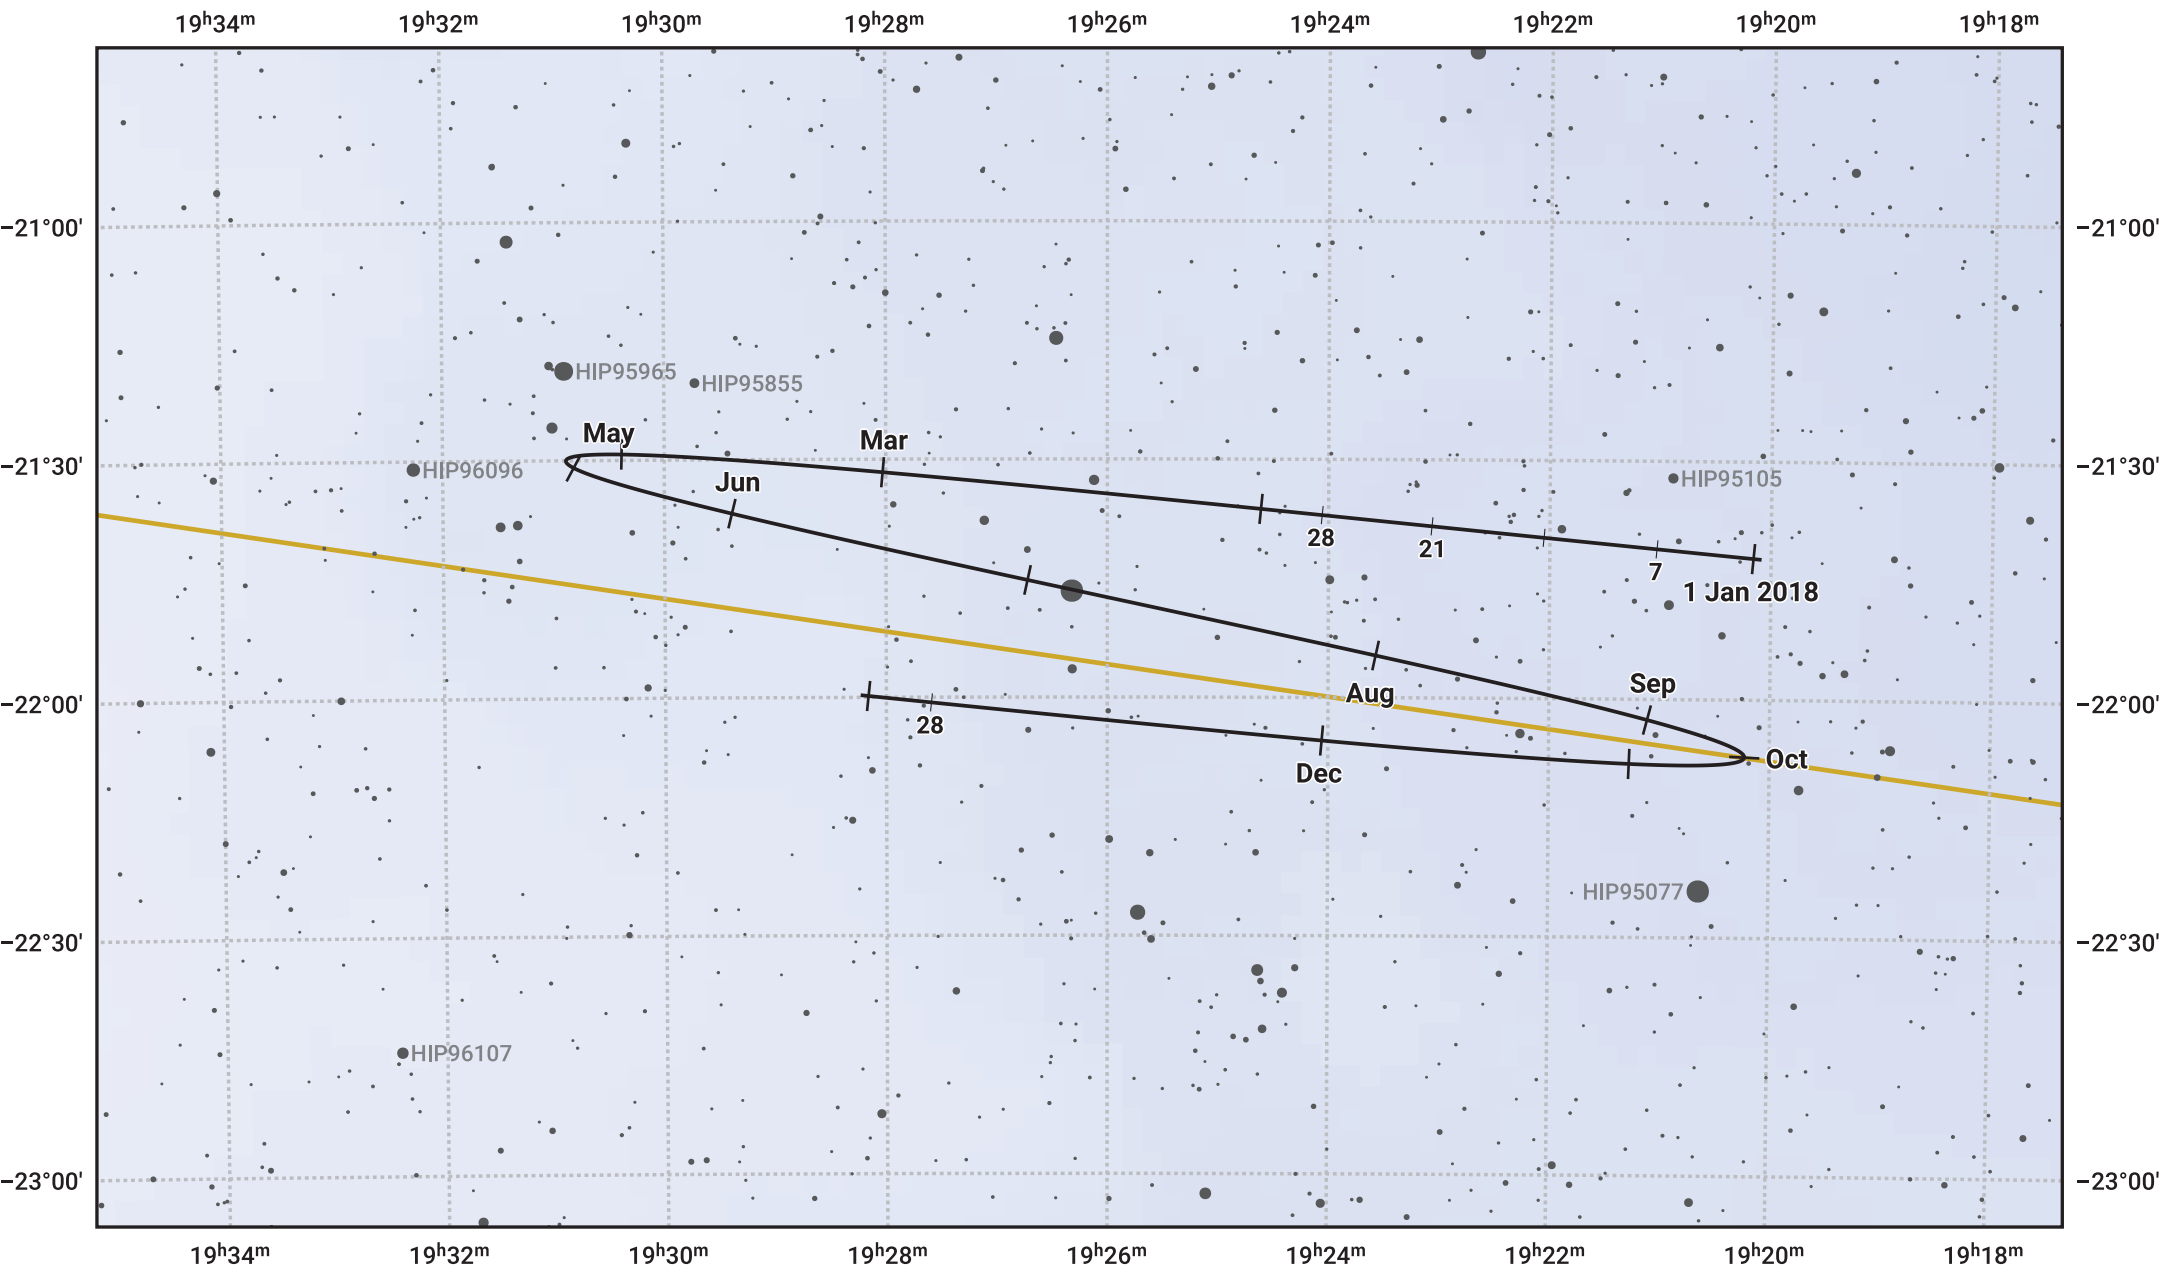

The path of Pluto in 2018

© Dominic Ford 2011–2024. Date markers placed at midnight UTC. Downloaded from <https://in-the-sky.org>

Magnitude scale: 12.0 11.0 10.0 9.0 8.0 7.0 6.0 5.0

— Ecliptic Plane

- Galaxy
- Bright nebula
- Open cluster
- ⊕ Globular cluster

Date	Mag
2018 Jan 1	14.9
2018 Apr 1	15.0
2018 Jul 1	14.8
2018 Oct 1	15.0
2019 Jan 1	15.0