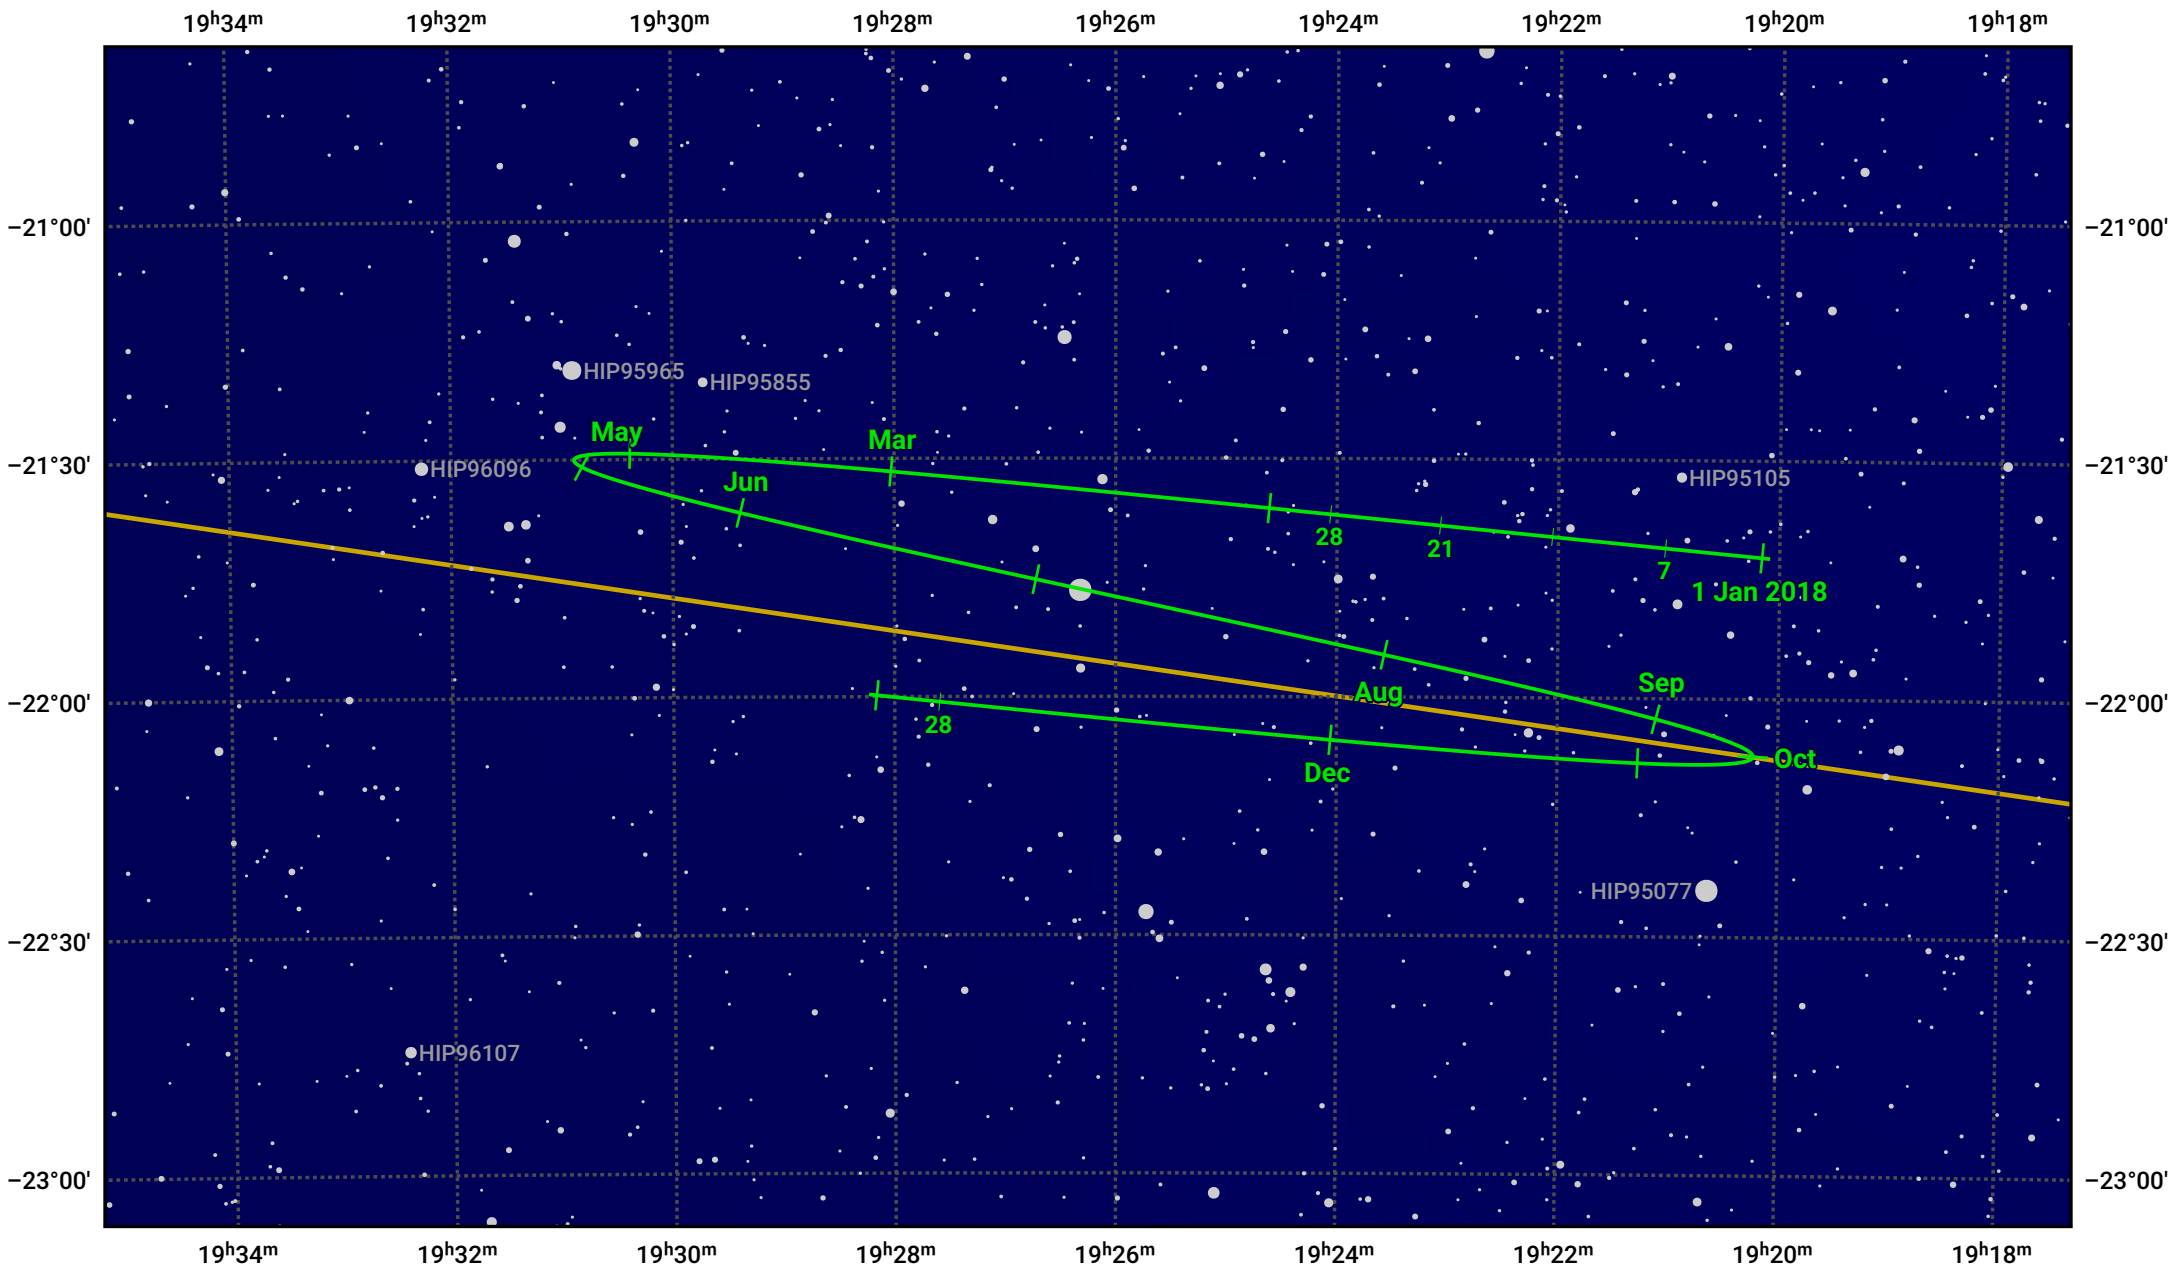

The path of Pluto in 2018

© Dominic Ford 2011–2024. Date markers placed at midnight UTC. Downloaded from <https://in-the-sky.org>

Magnitude scale: · 12.0 · 11.0 · 10.0 · 9.0 · 8.0 · 7.0 · 6.0 · 5.0

— Ecliptic Plane

● Galaxy ■ Bright nebula ● Open cluster ● Globular cluster

Date	Mag
2018 Jan 1	14.9
2018 Apr 1	15.0
2018 Jul 1	14.8
2018 Oct 1	15.0
2019 Jan 1	15.0