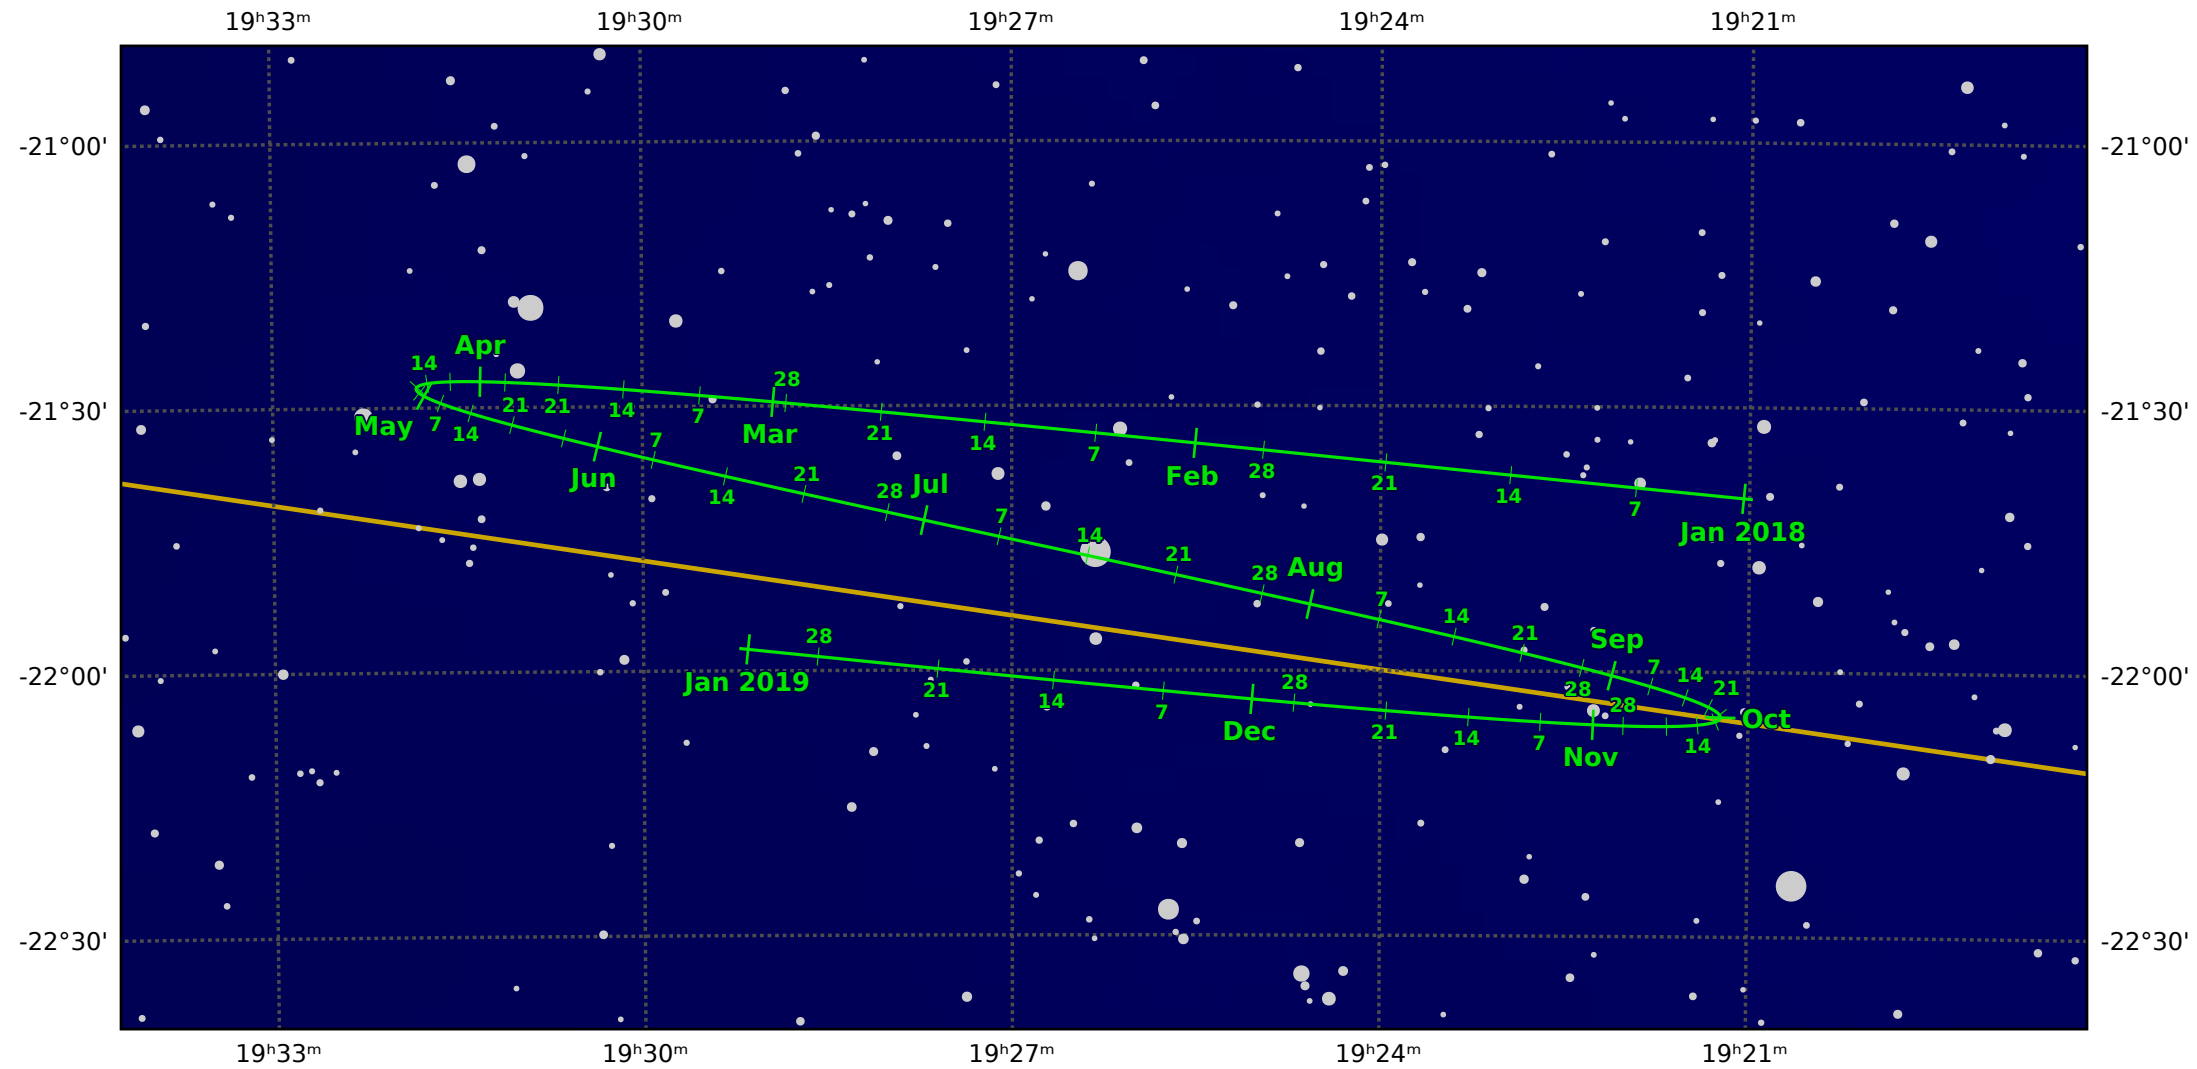

The path of Pluto in 2018

© Dominic Ford 2011-2021. Downloaded from <https://in-the-sky.org>

Magnitude scale: •11.0 •10.5 •10.0 •9.5 •9.0 •8.5 •8.0 •7.5 •7.0 •6.5 •6.0 ●5.5

— Ecliptic Plane — Galactic Plane