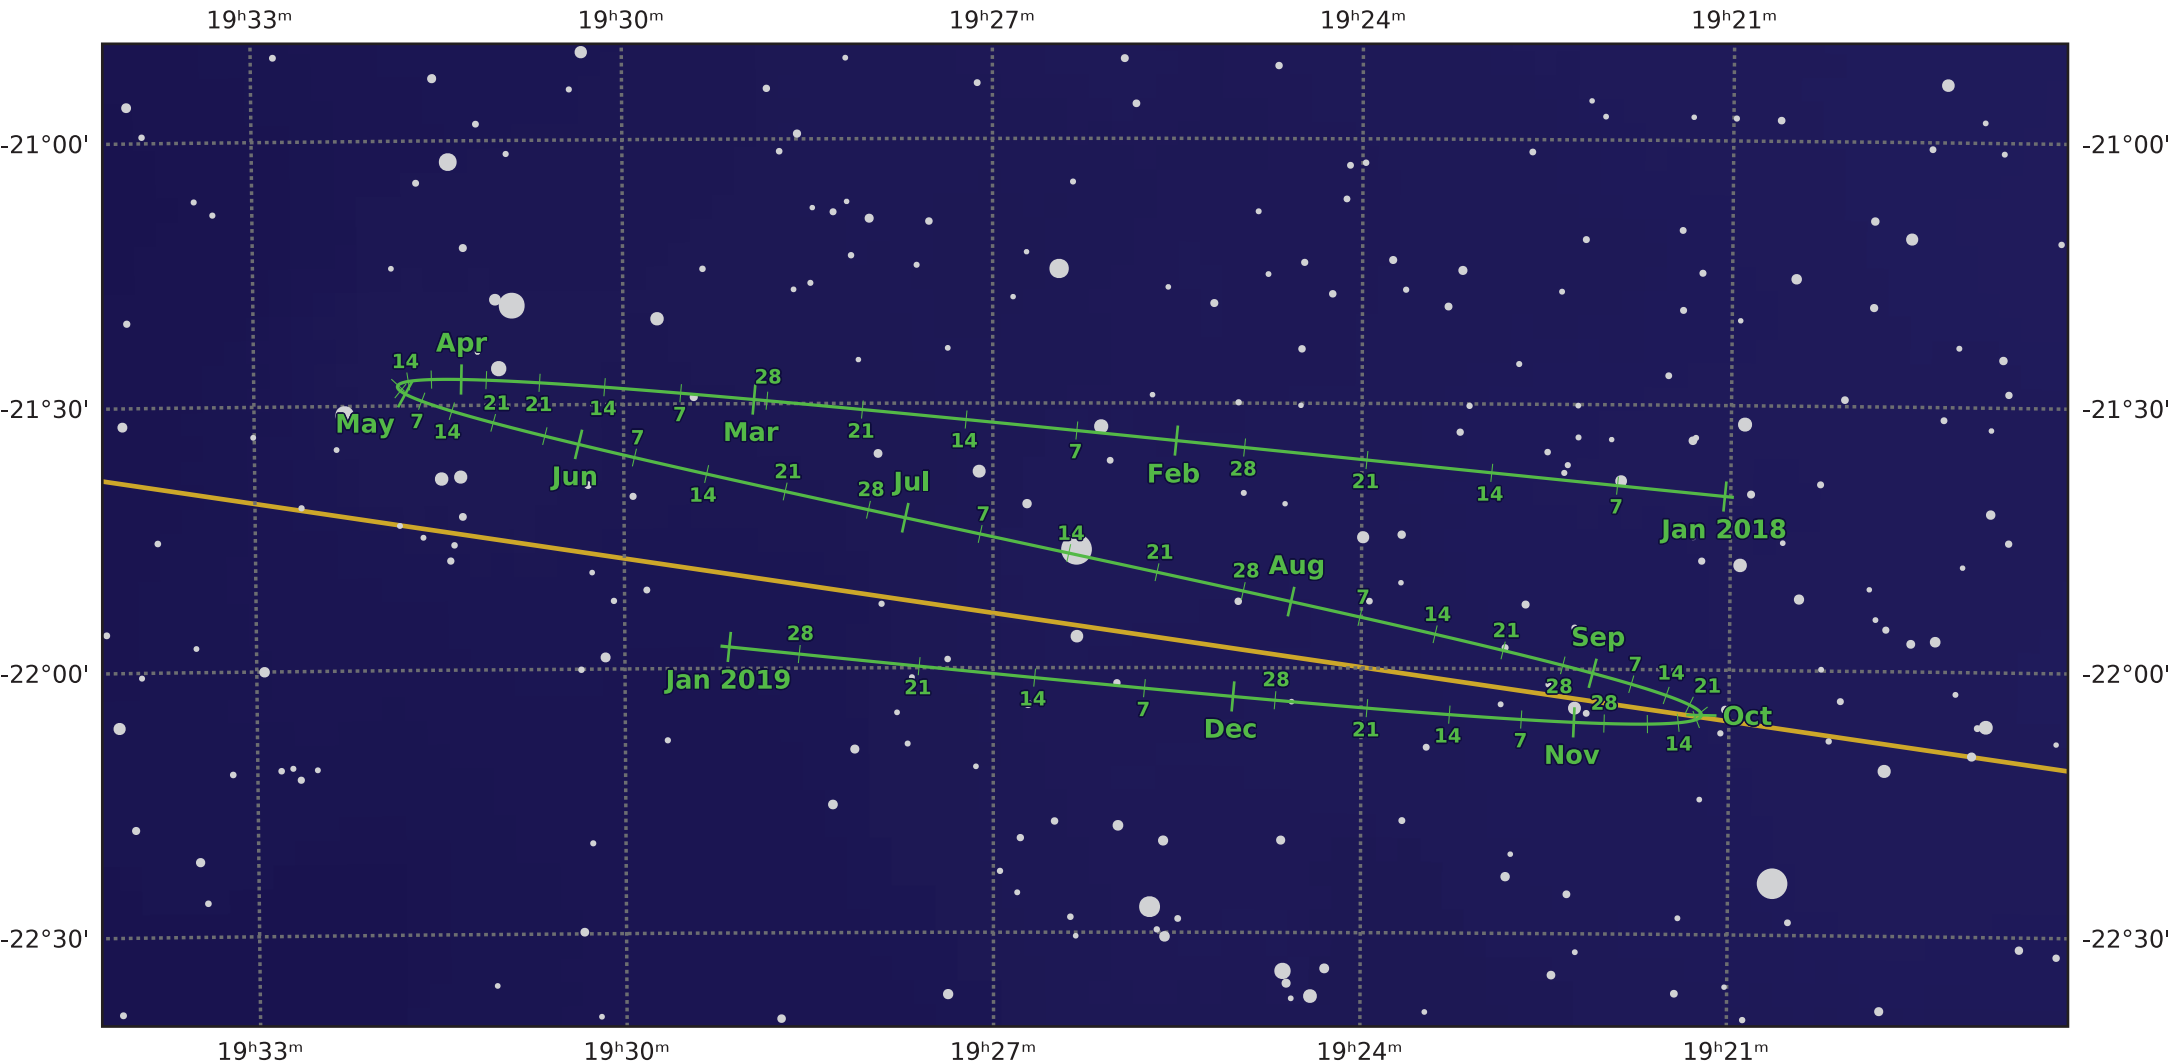

The path of Pluto in 2018

© Dominic Ford 2011-2021. Downloaded from <https://in-the-sky.org>

Magnitude scale: •11.0 •10.5 •10.0 •9.5 •9.0 •8.5 •8.0 •7.5 •7.0 •6.5 ●6.0 ●5.5

— Ecliptic Plane — Galactic Plane