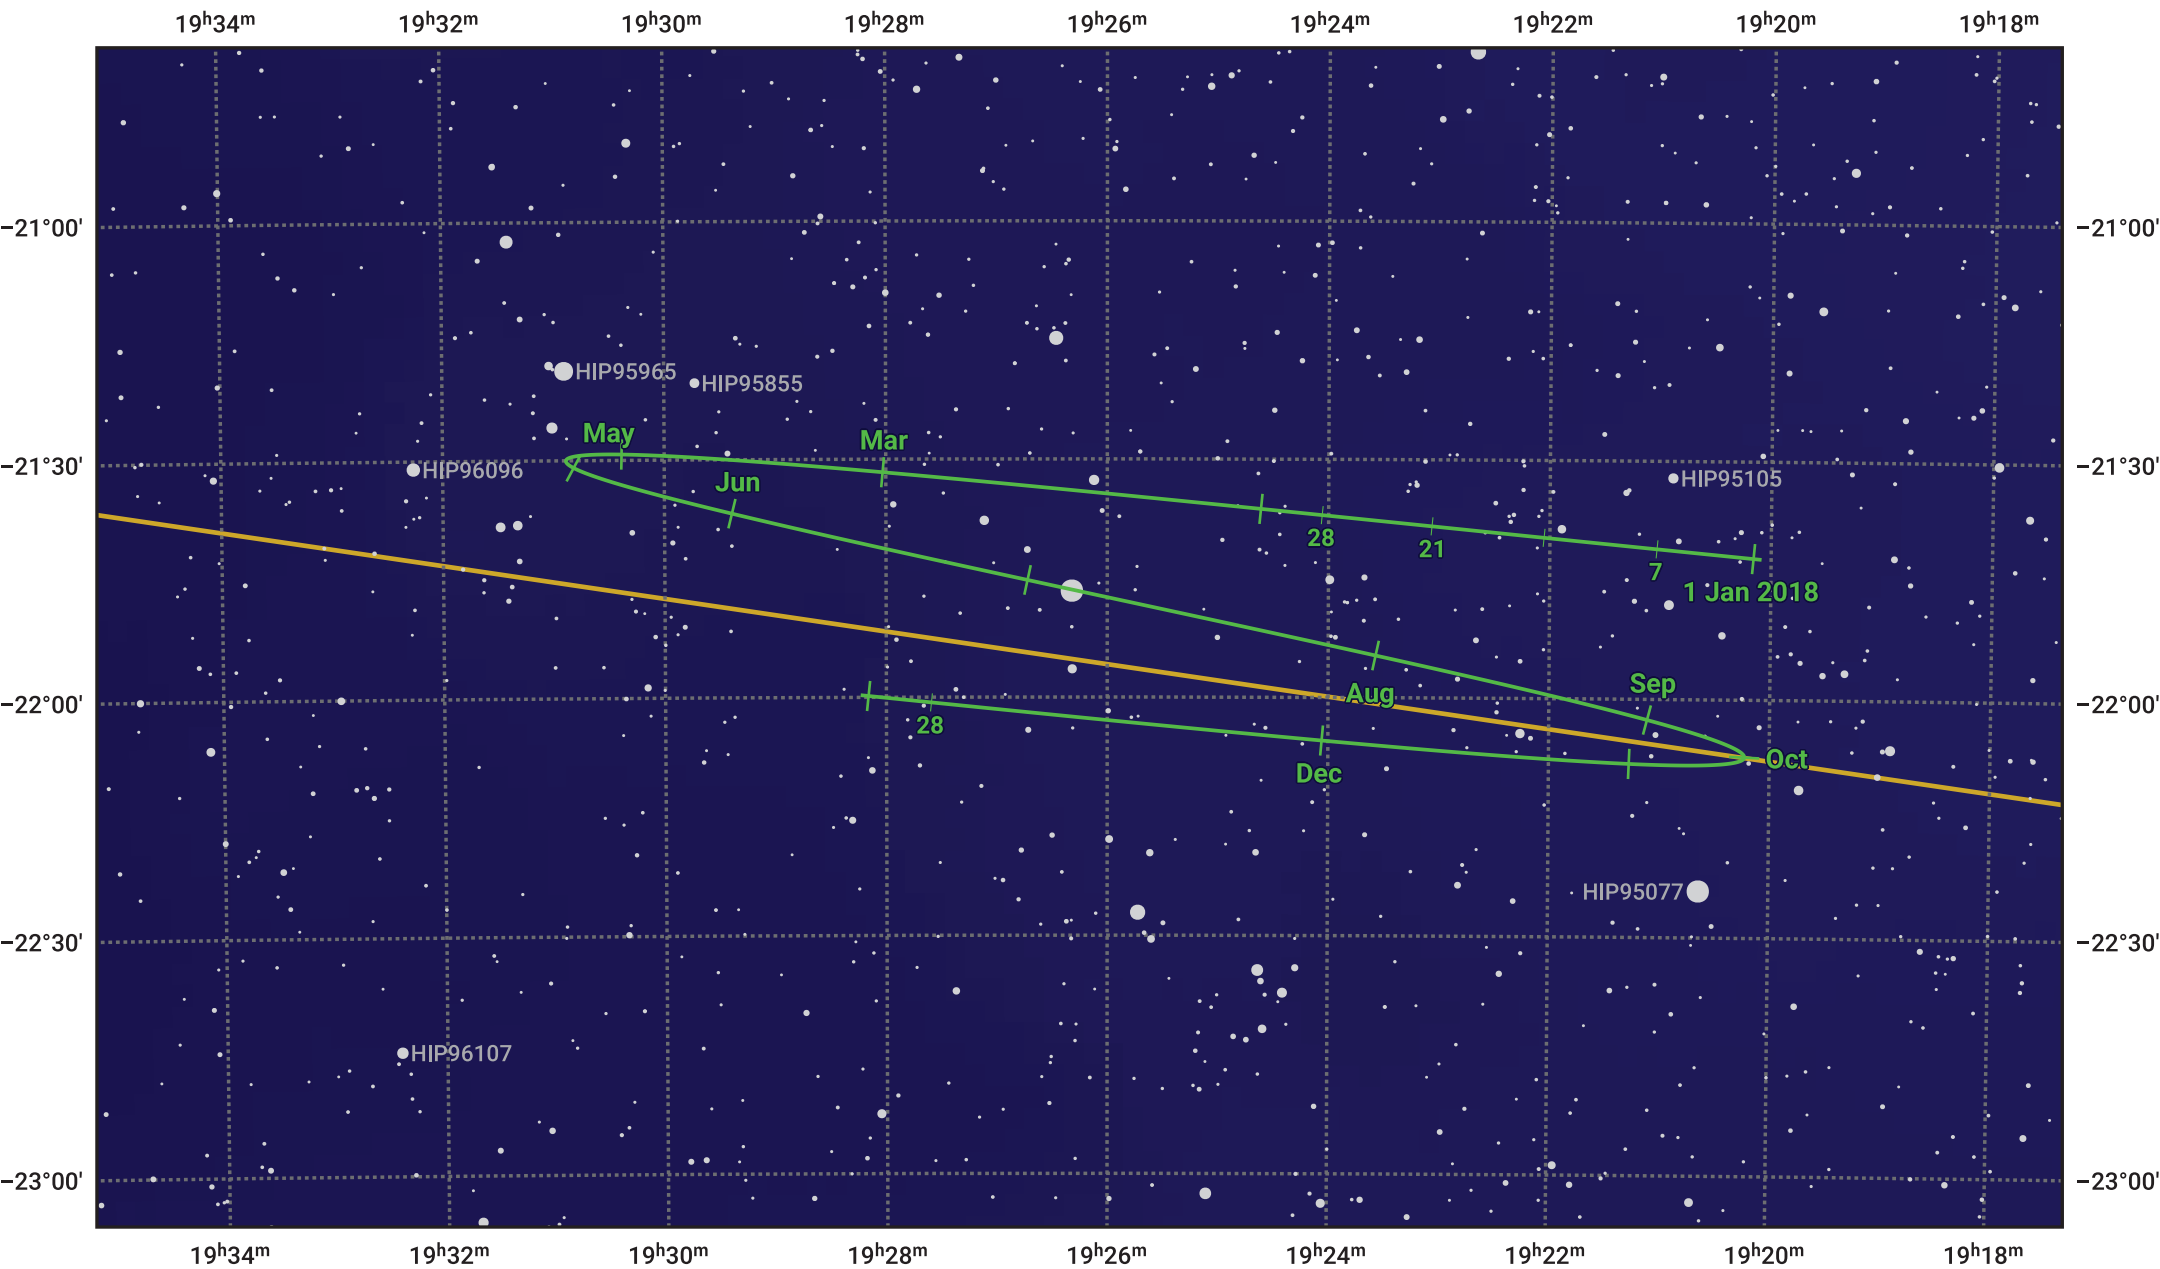

The path of Pluto in 2018

© Dominic Ford 2011–2024. Date markers placed at midnight UTC. Downloaded from <https://in-the-sky.org>

Magnitude scale: · 12.0 · 11.0 · 10.0 · 9.0 · 8.0 · 7.0 · 6.0 ● 5.0

— Ecliptic Plane

● Galaxy ■ Bright nebula ● Open cluster ● Globular cluster

Date	Mag
2018 Jan 1	14.9
2018 Apr 1	15.0
2018 Jul 1	14.8
2018 Oct 1	15.0
2019 Jan 1	15.0