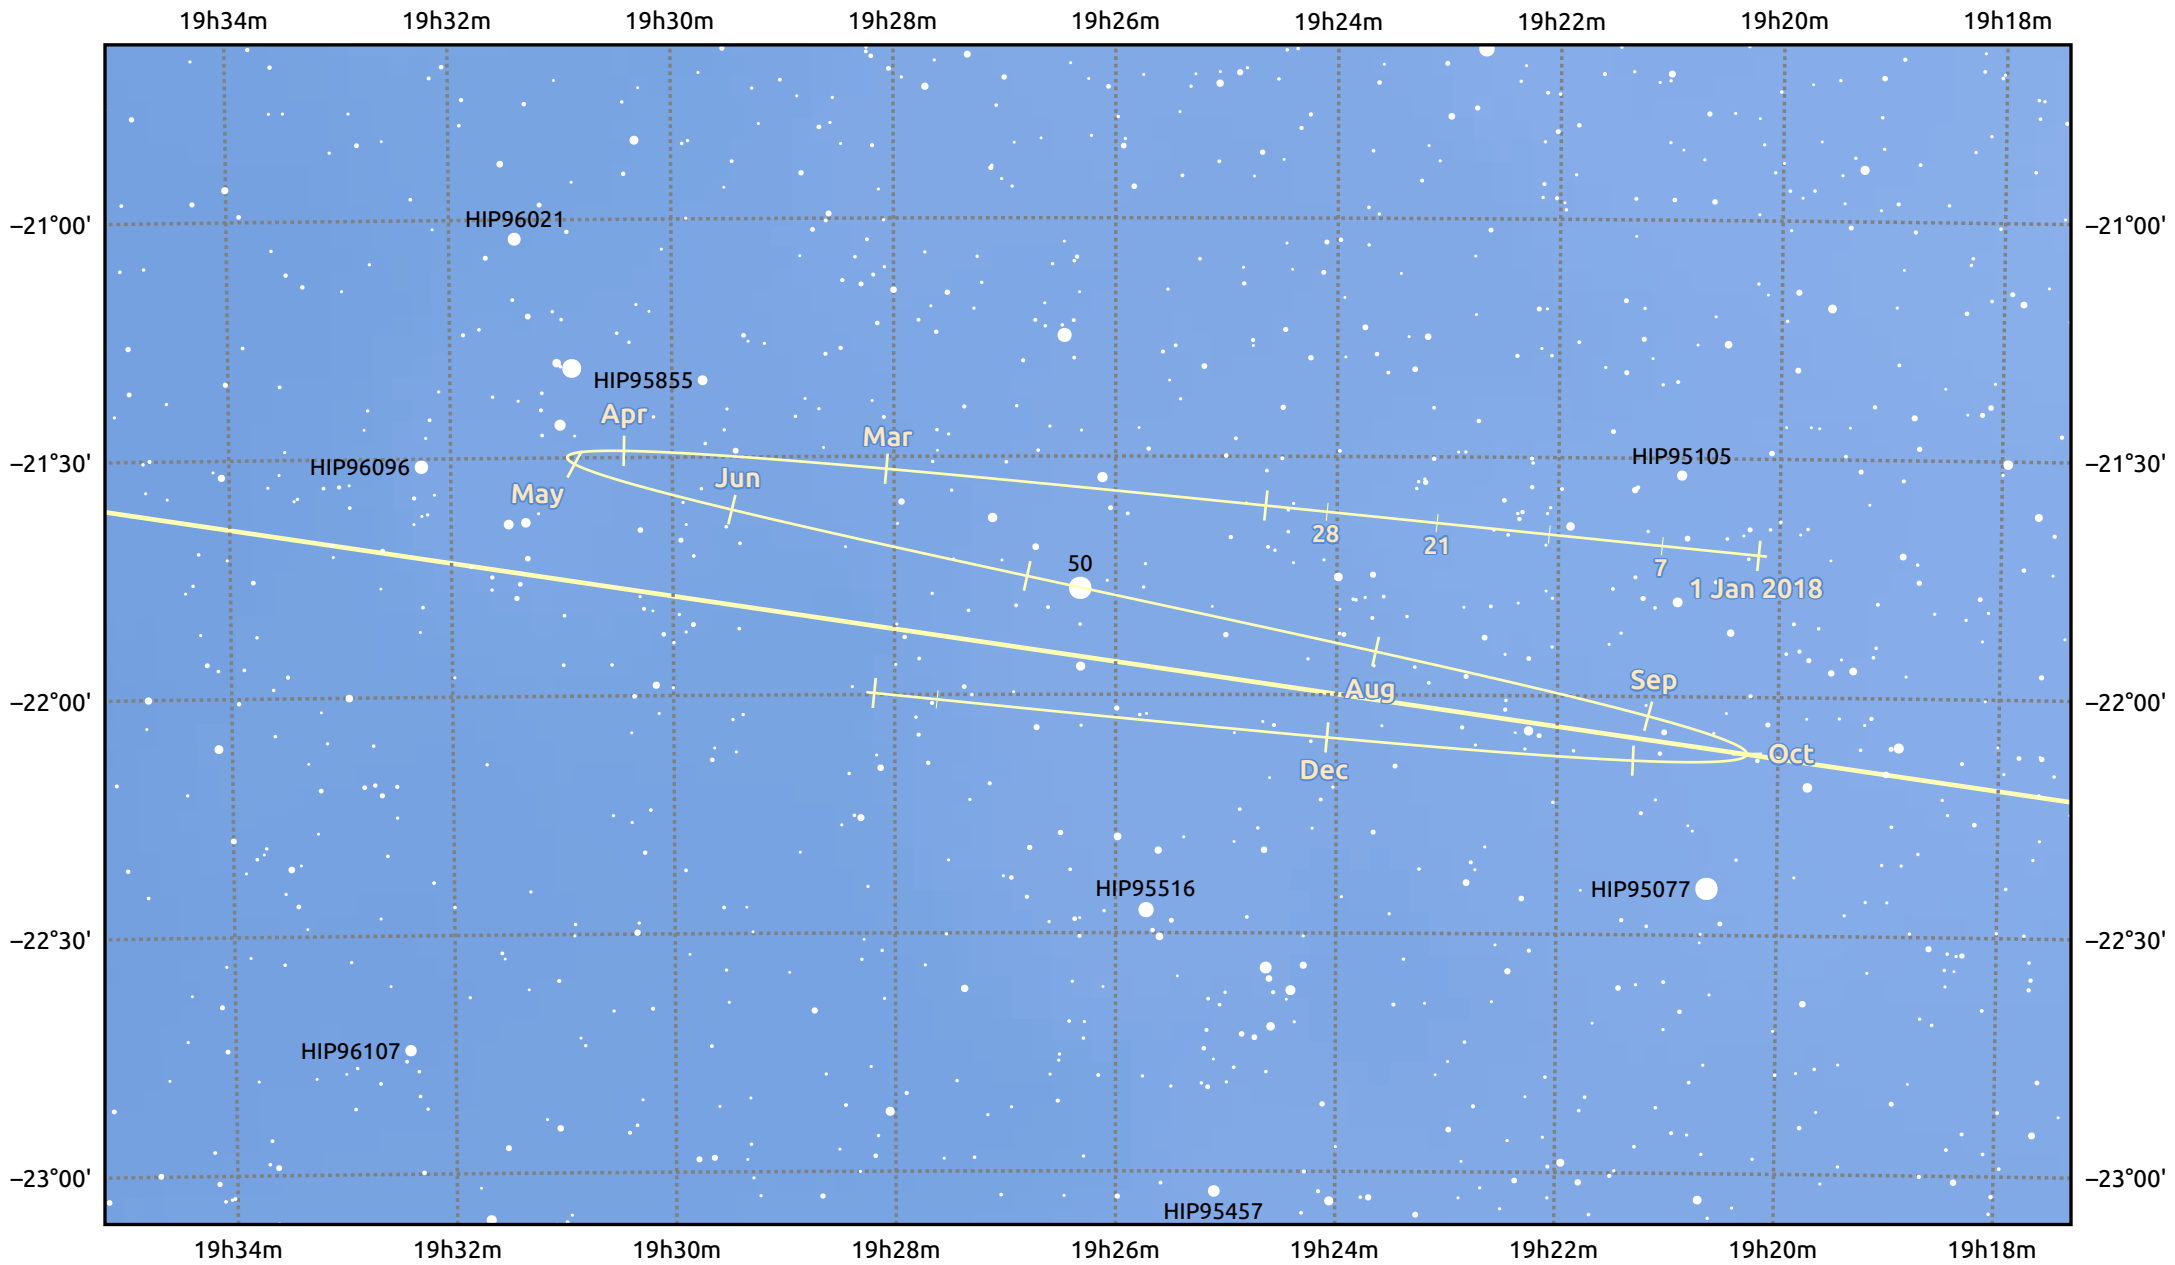

The path of Pluto in 2018

© Dominic Ford 2011–2025. Date markers placed at midnight UTC. Downloaded from <https://in-the-sky.org>

Magnitude scale: · 12.0 · 11.0 · 10.0 · 9.0 · 8.0 · 7.0 · 6.0 · 5.0

— Ecliptic Plane

Galaxy Bright nebula Open cluster Globular cluster Planetary nebula

Date	Mag
2018 Jan 1	14.9
2018 Apr 1	15.0
2018 Jul 1	14.8
2018 Oct 1	15.0
2019 Jan 1	14.9