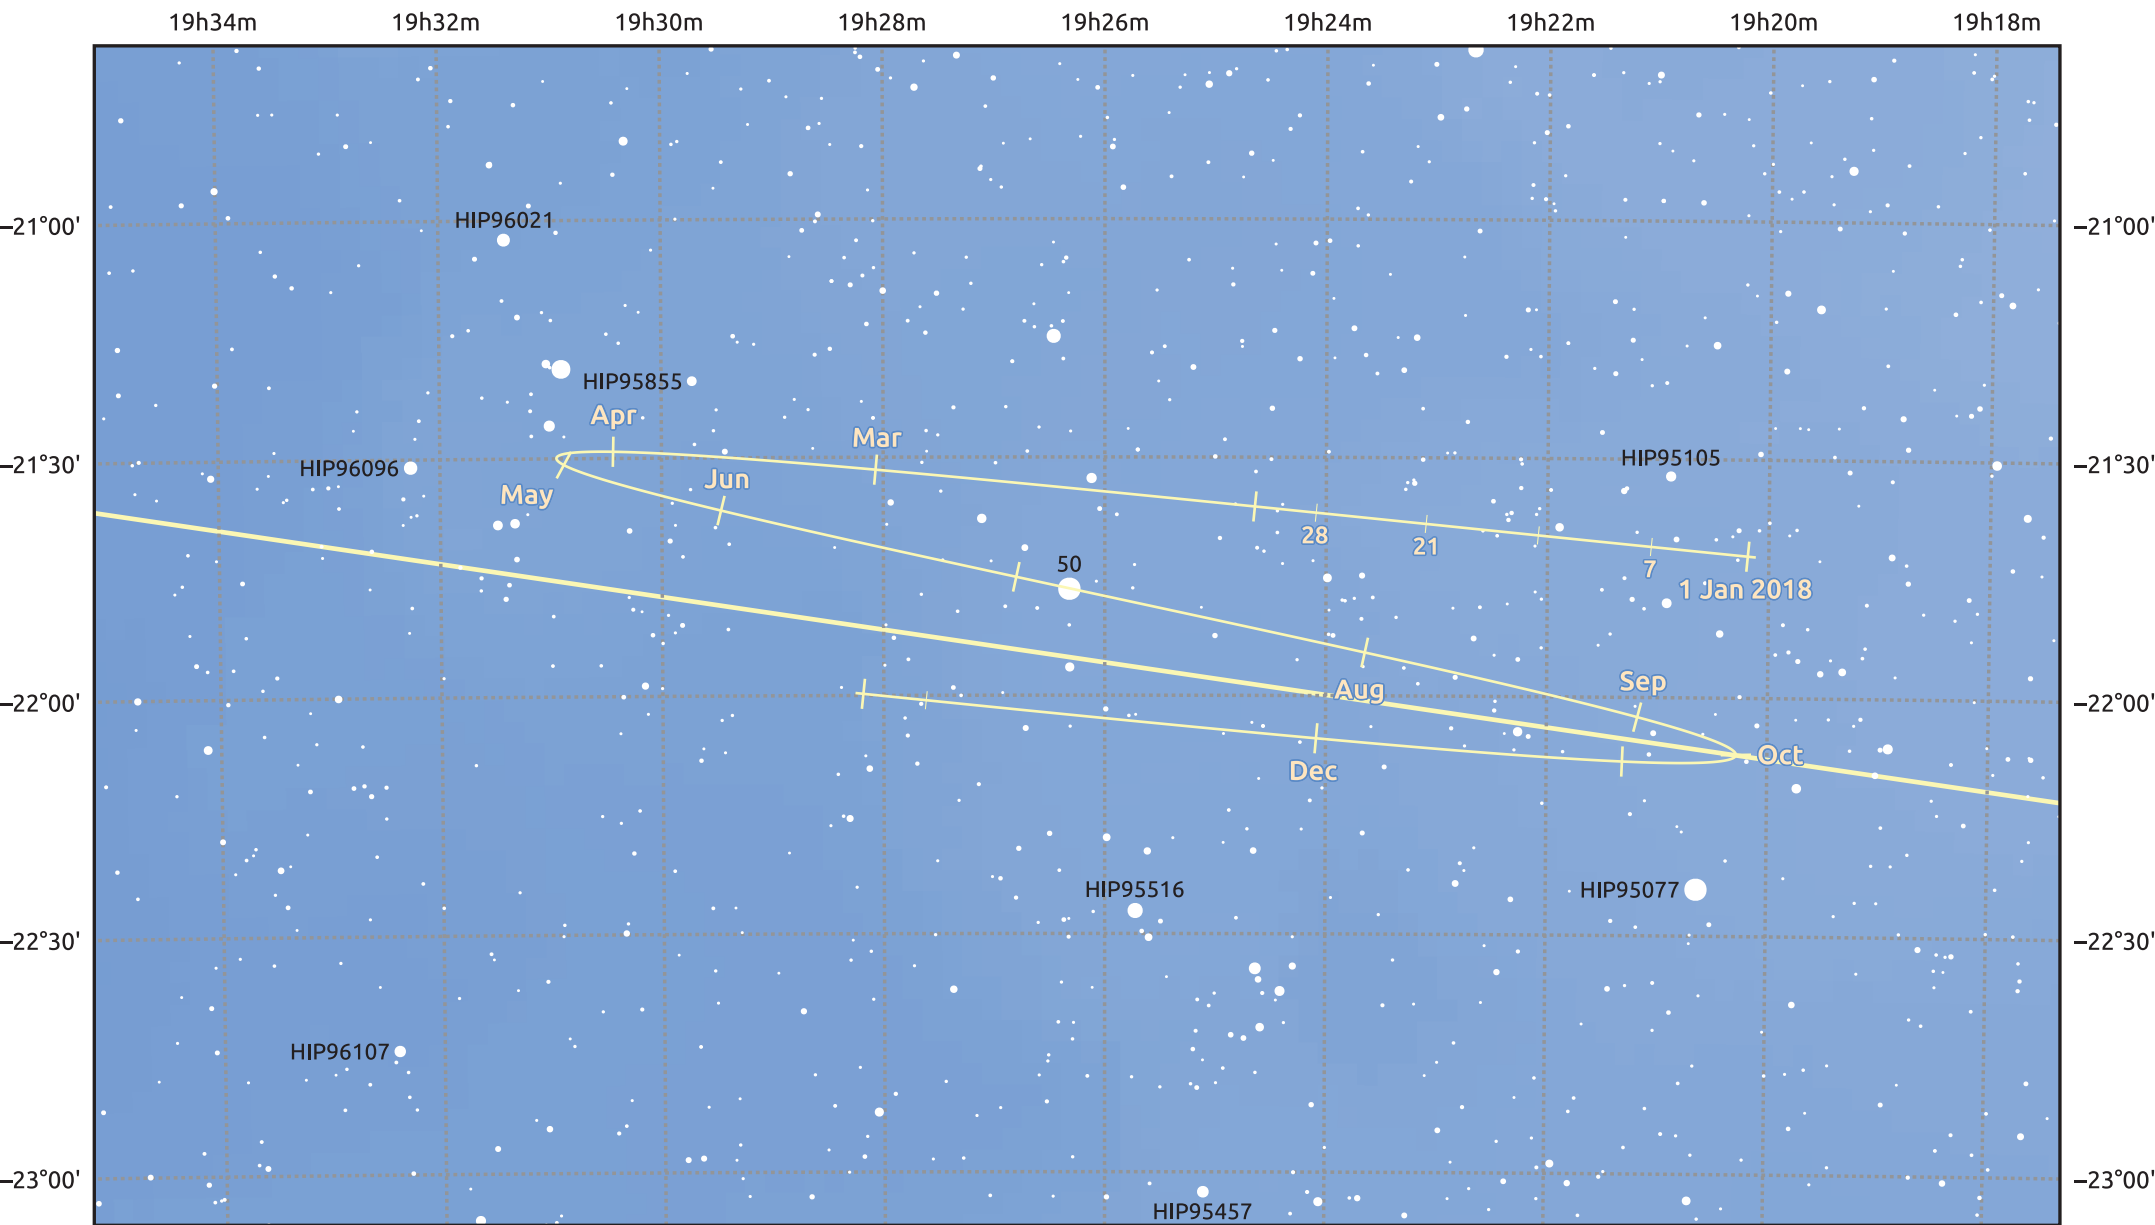

The path of Pluto in 2018

© Dominic Ford 2011–2025. Date markers placed at midnight UTC. Downloaded from <https://in-the-sky.org>

Magnitude scale: • 12.0 • 11.0 • 10.0 • 9.0 • 8.0 • 7.0 • 6.0 • 5.0

— Ecliptic Plane

Galaxy Bright nebula Open cluster Globular cluster Planetary nebula

Date	Mag
2018 Jan 1	14.9
2018 Apr 1	15.0
2018 Jul 1	14.8
2018 Oct 1	15.0
2019 Jan 1	14.9