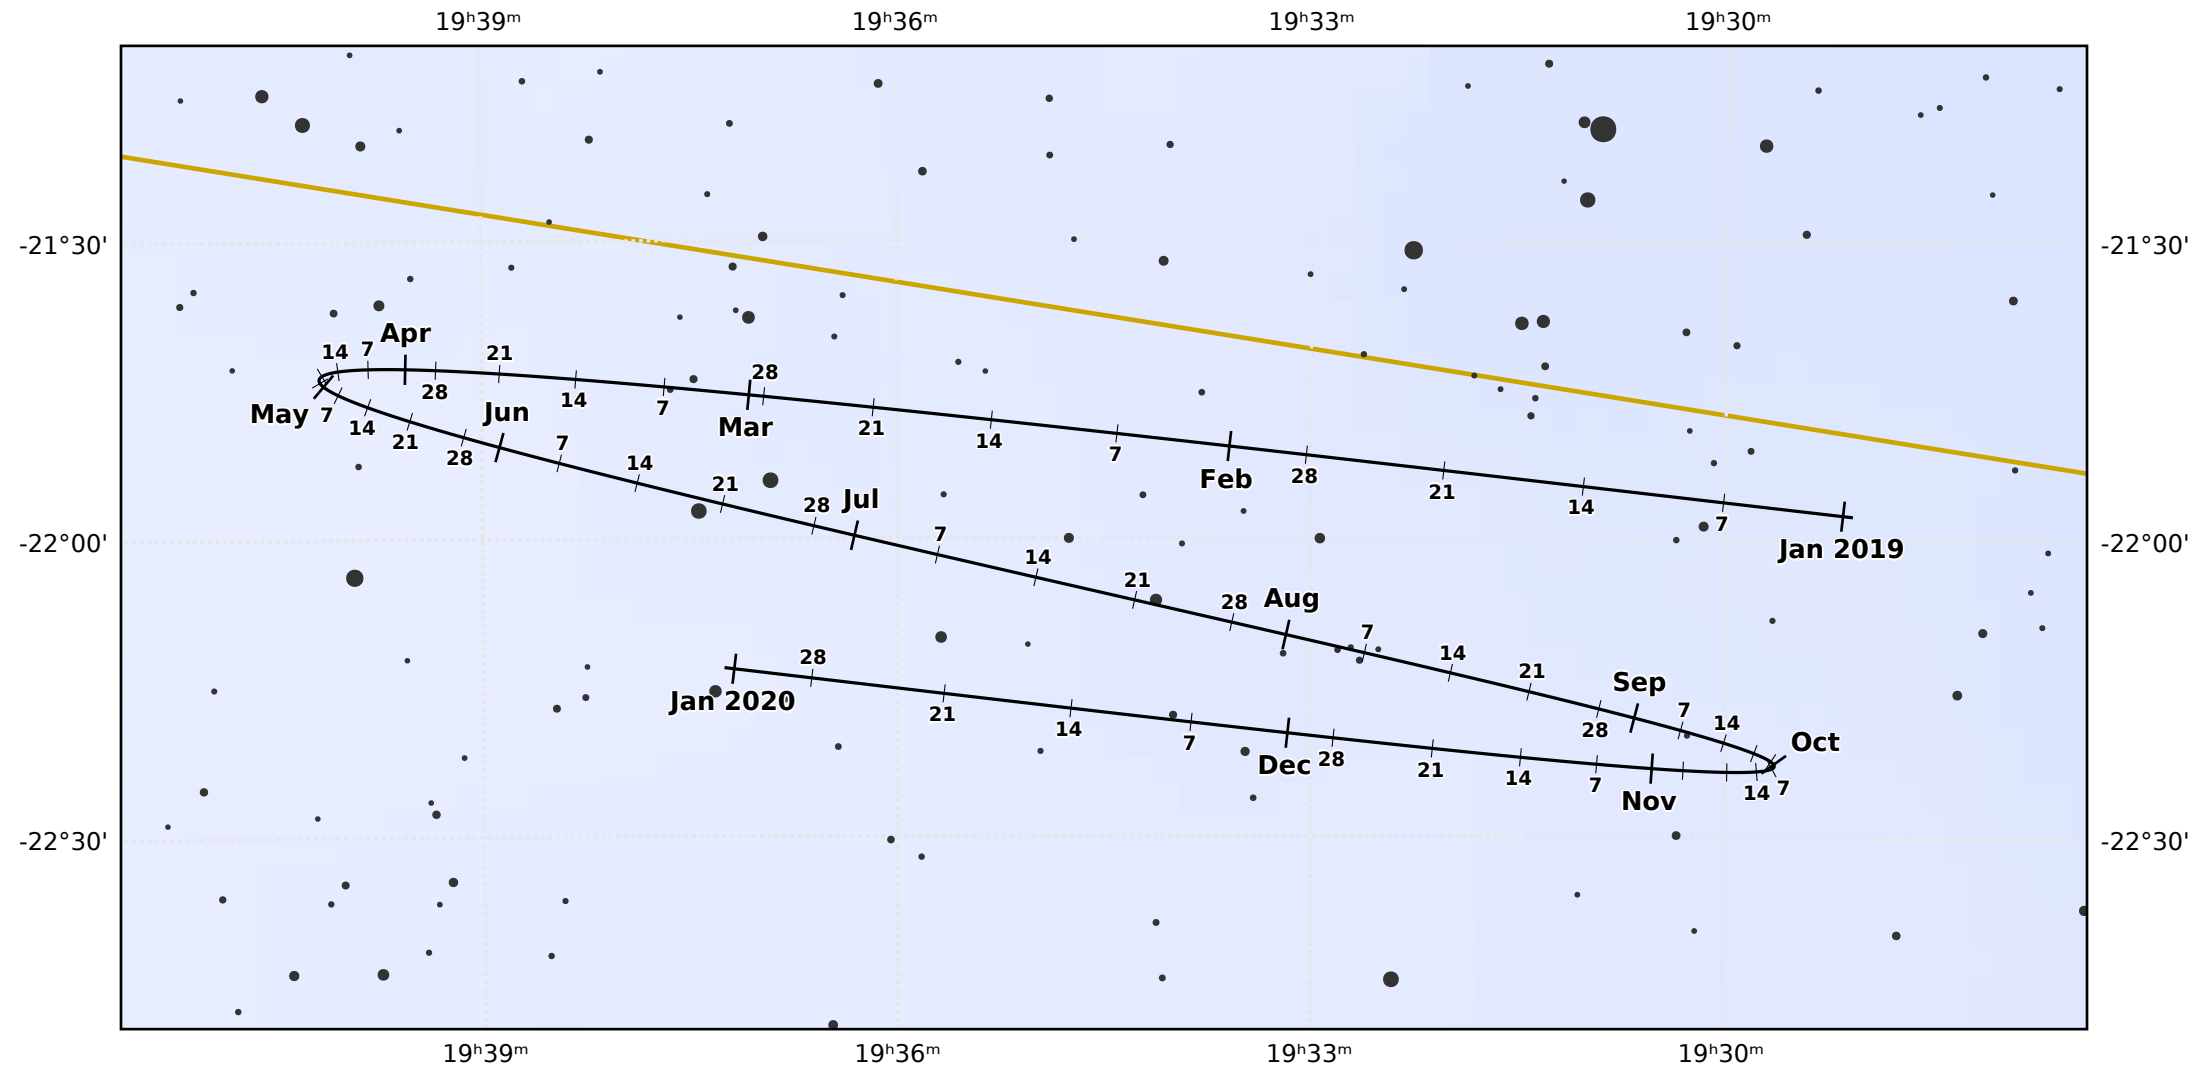

The path of Pluto in 2019

© Dominic Ford 2011-2021. Downloaded from <https://in-the-sky.org>

Magnitude scale: •11.0 •10.5 •10.0 •9.5 •9.0 •8.5 •8.0 •7.5 •7.0 ●6.5 ●6.0

— The Equator — Ecliptic Plane — Galactic Plane