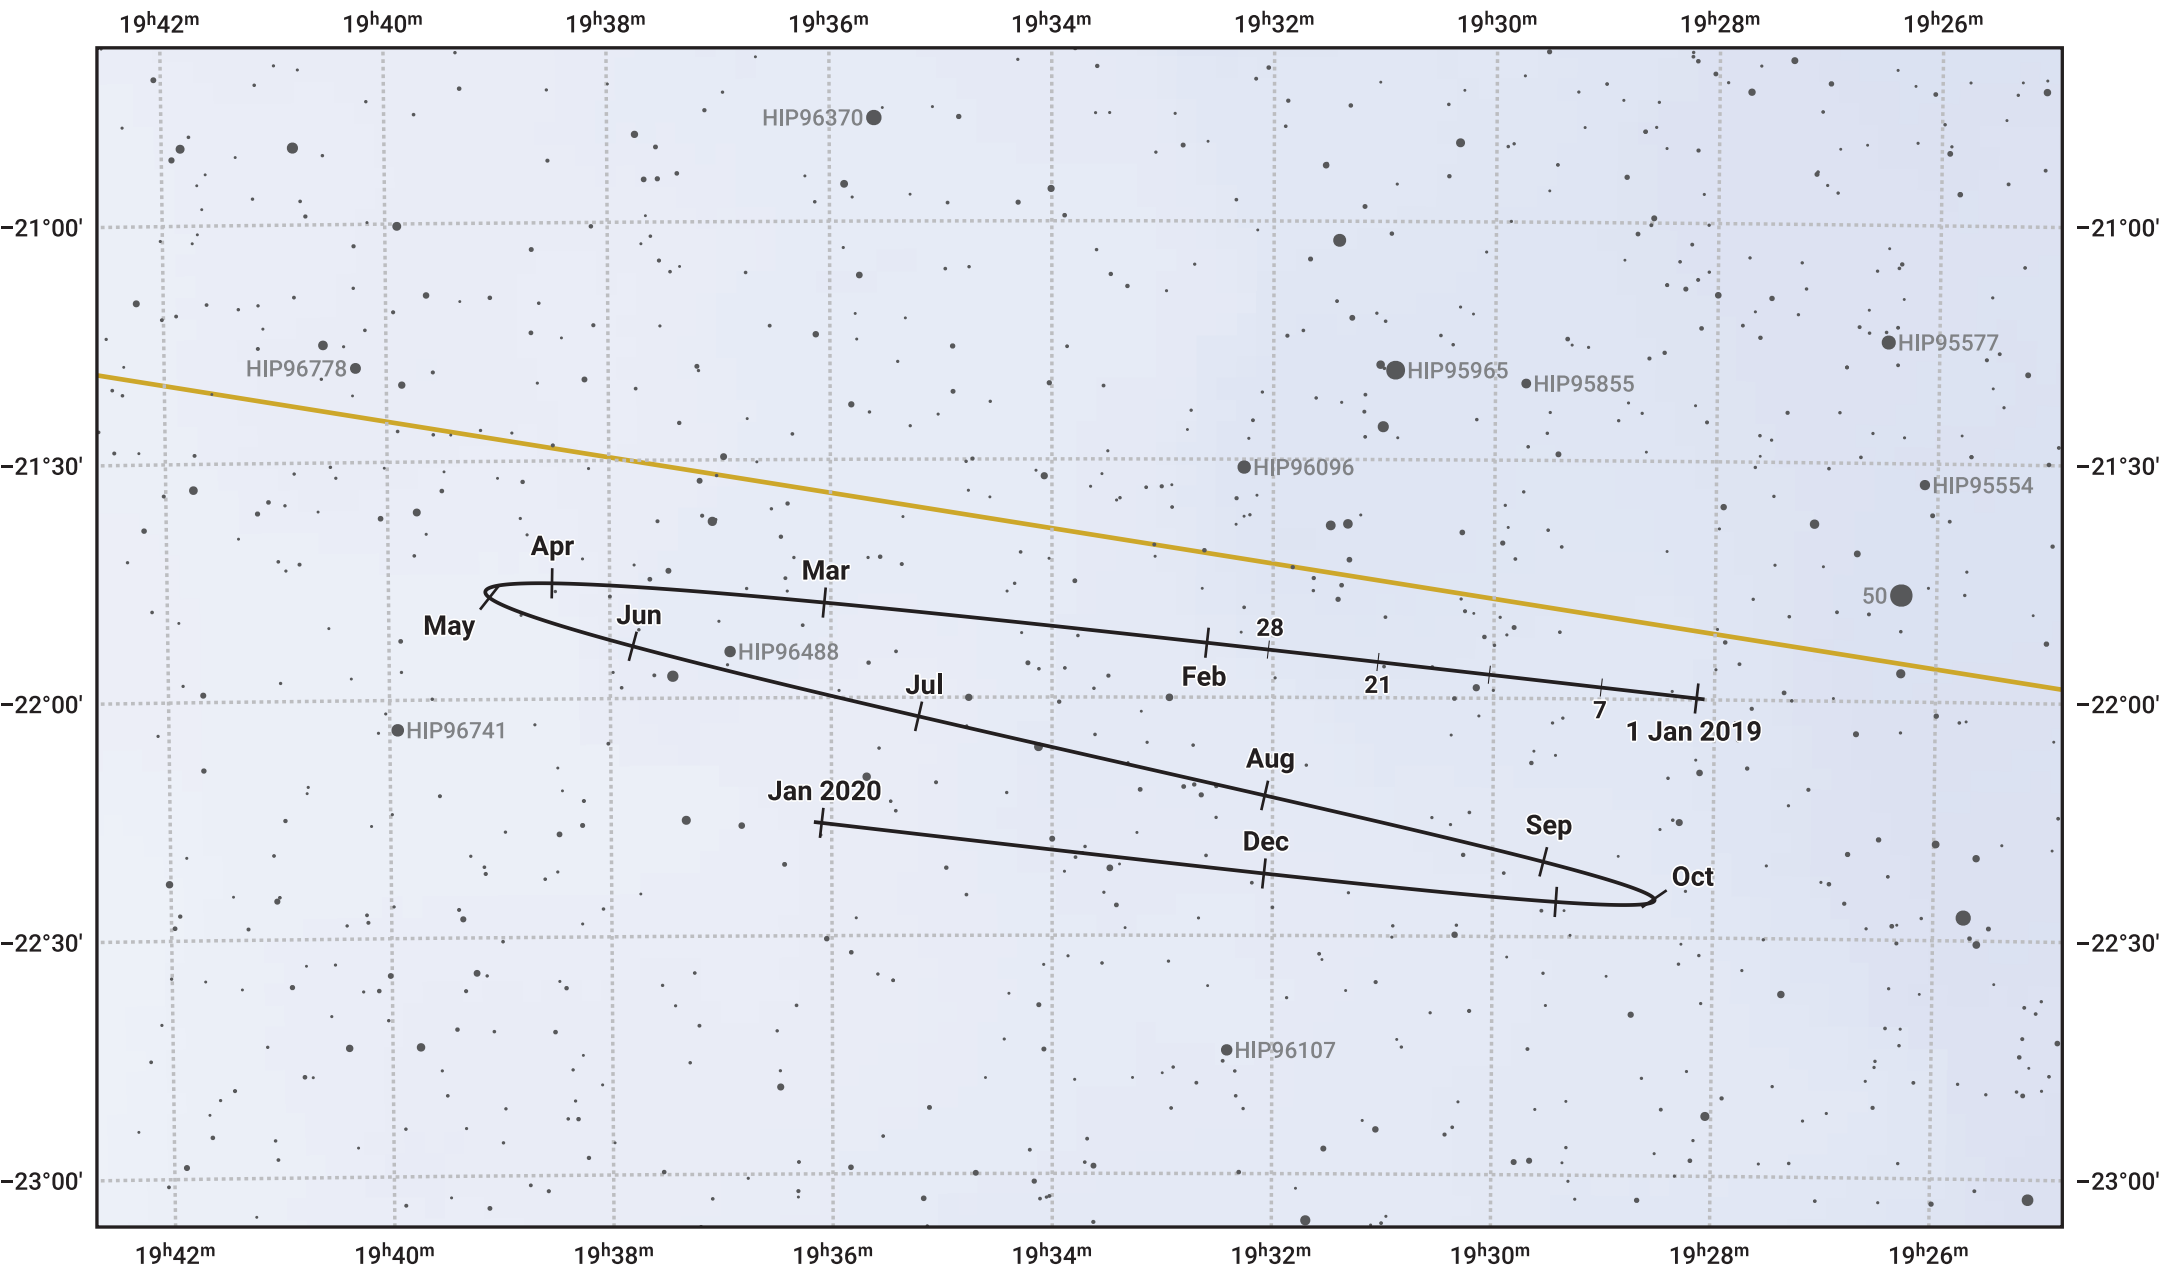

The path of Pluto in 2019

© Dominic Ford 2011–2024. Date markers placed at midnight UTC. Downloaded from <https://in-the-sky.org>

Magnitude scale: 12.0 11.0 10.0 9.0 8.0 7.0 6.0 5.0

— Ecliptic Plane

- Galaxy
- Bright nebula
- Open cluster
- ⊕ Globular cluster