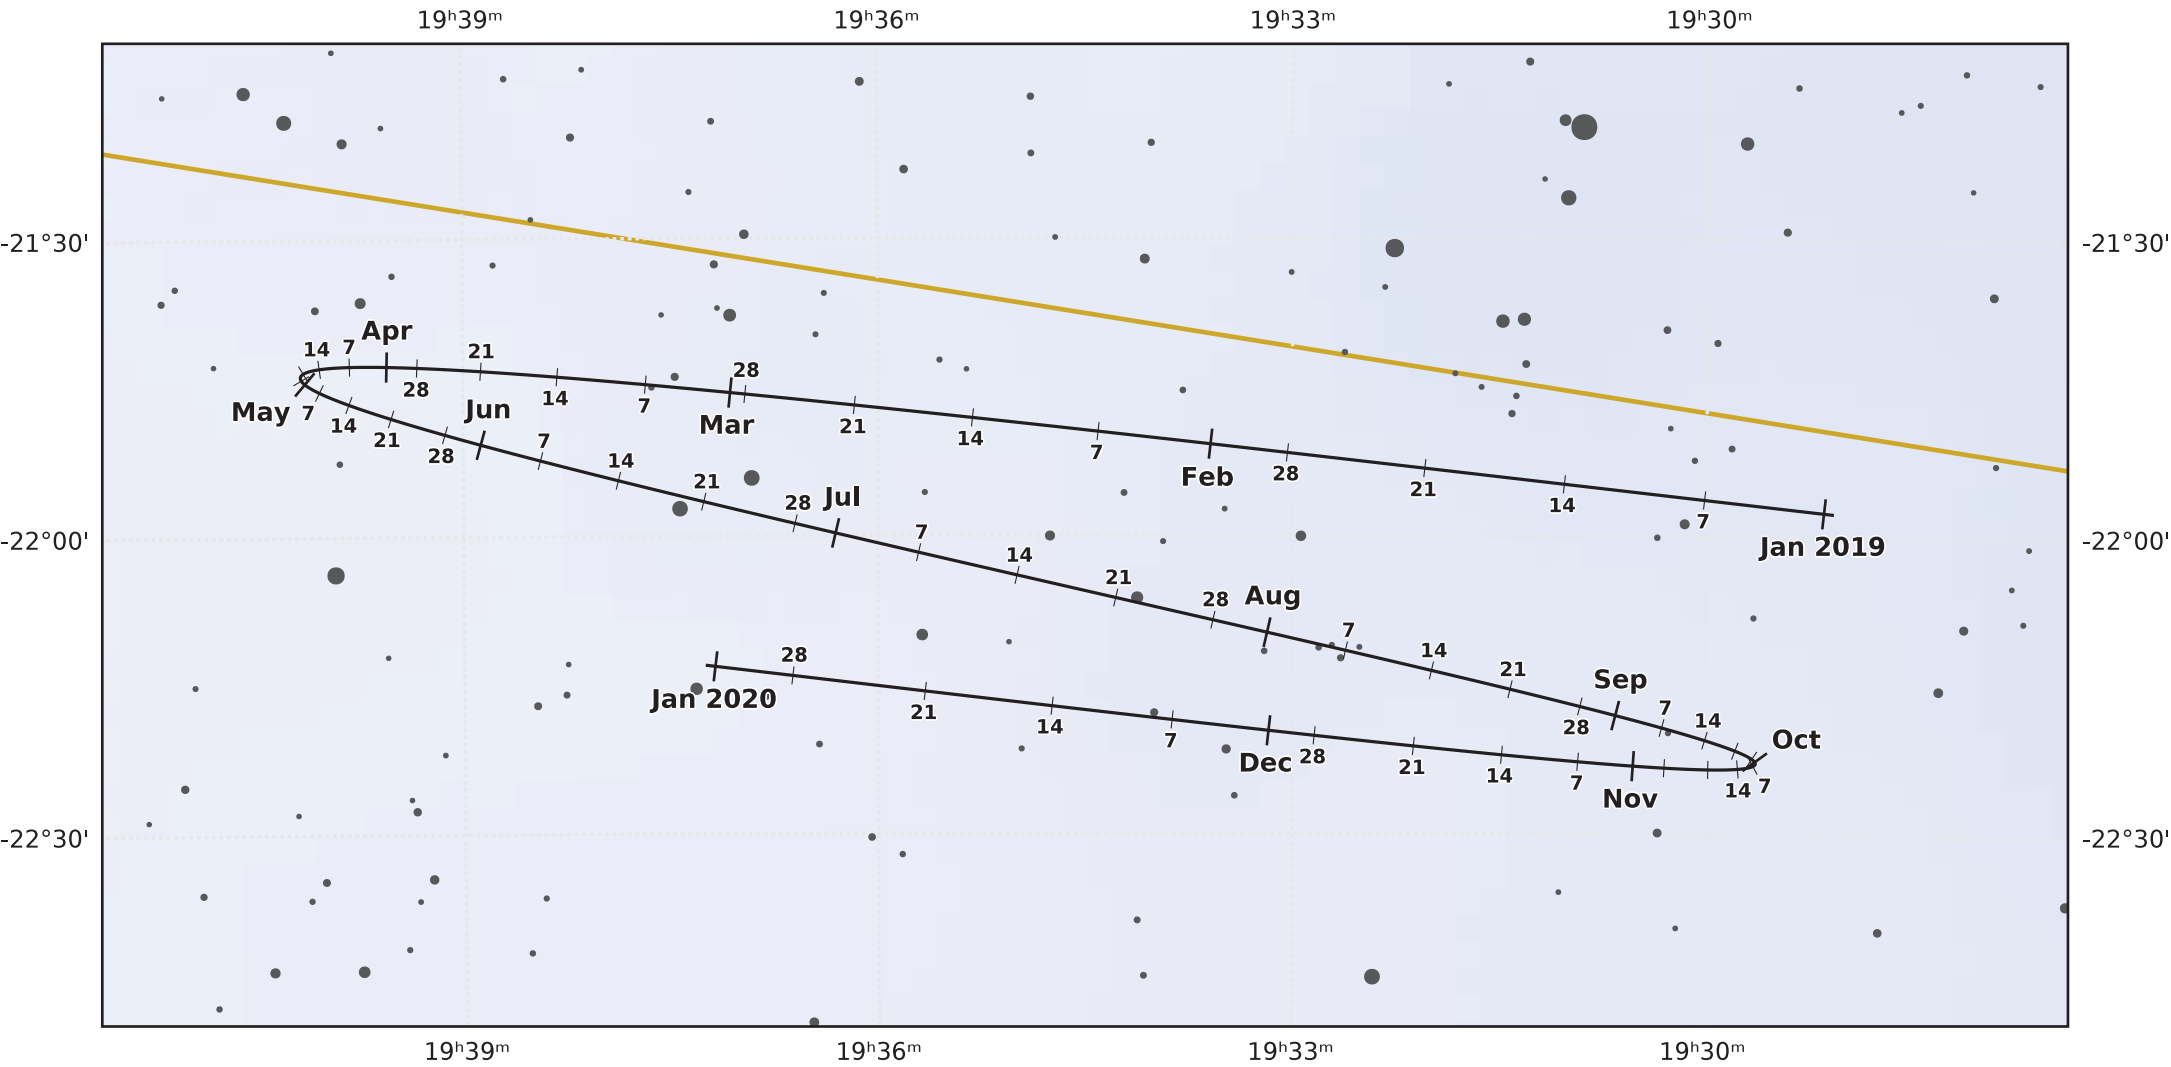

# The path of Pluto in 2019

© Dominic Ford 2011-2021. Downloaded from <https://in-the-sky.org>

Magnitude scale: •11.0 •10.5 •10.0 •9.5 •9.0 •8.5 •8.0 •7.5 ●7.0 ●6.5 ●6.0

— The Equator — Ecliptic Plane — Galactic Plane