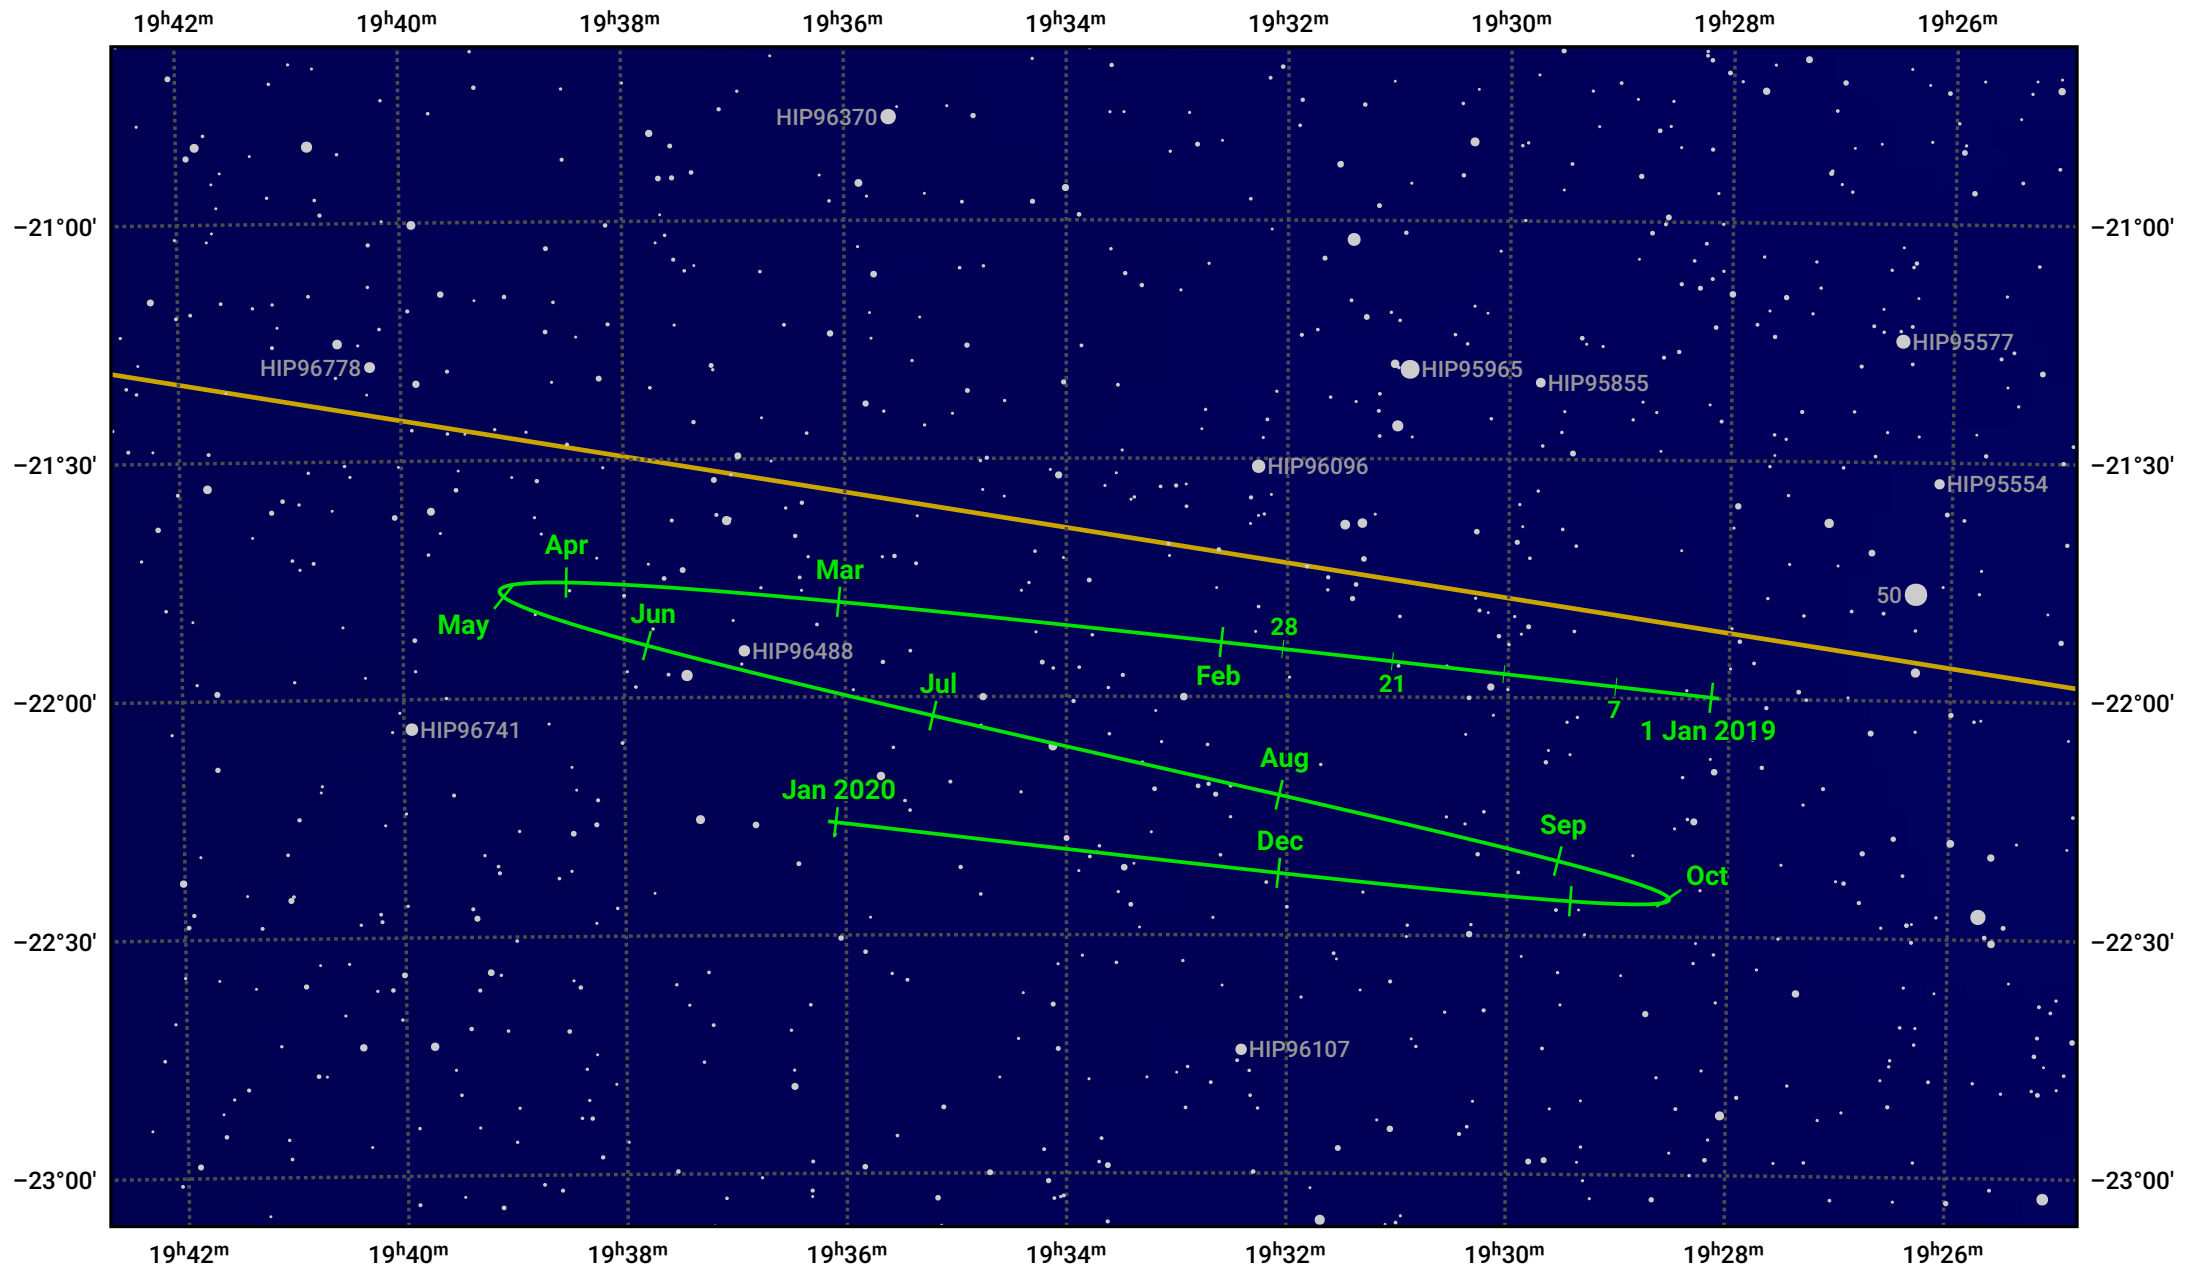

# The path of Pluto in 2019

© Dominic Ford 2011–2024. Date markers placed at midnight UTC. Downloaded from <https://in-the-sky.org>

Magnitude scale: · 12.0 · 11.0 · 10.0 · 9.0 · 8.0 · 7.0 · 6.0 · 5.0

— Ecliptic Plane

- Galaxy
- Bright nebula
- Open cluster
- ⊕ Globular cluster

Date	Mag
2019 Jan 1	15.0
2019 Apr 1	15.1
2019 Jul 1	14.9
2019 Oct 1	15.0
2020 Jan 1	15.0