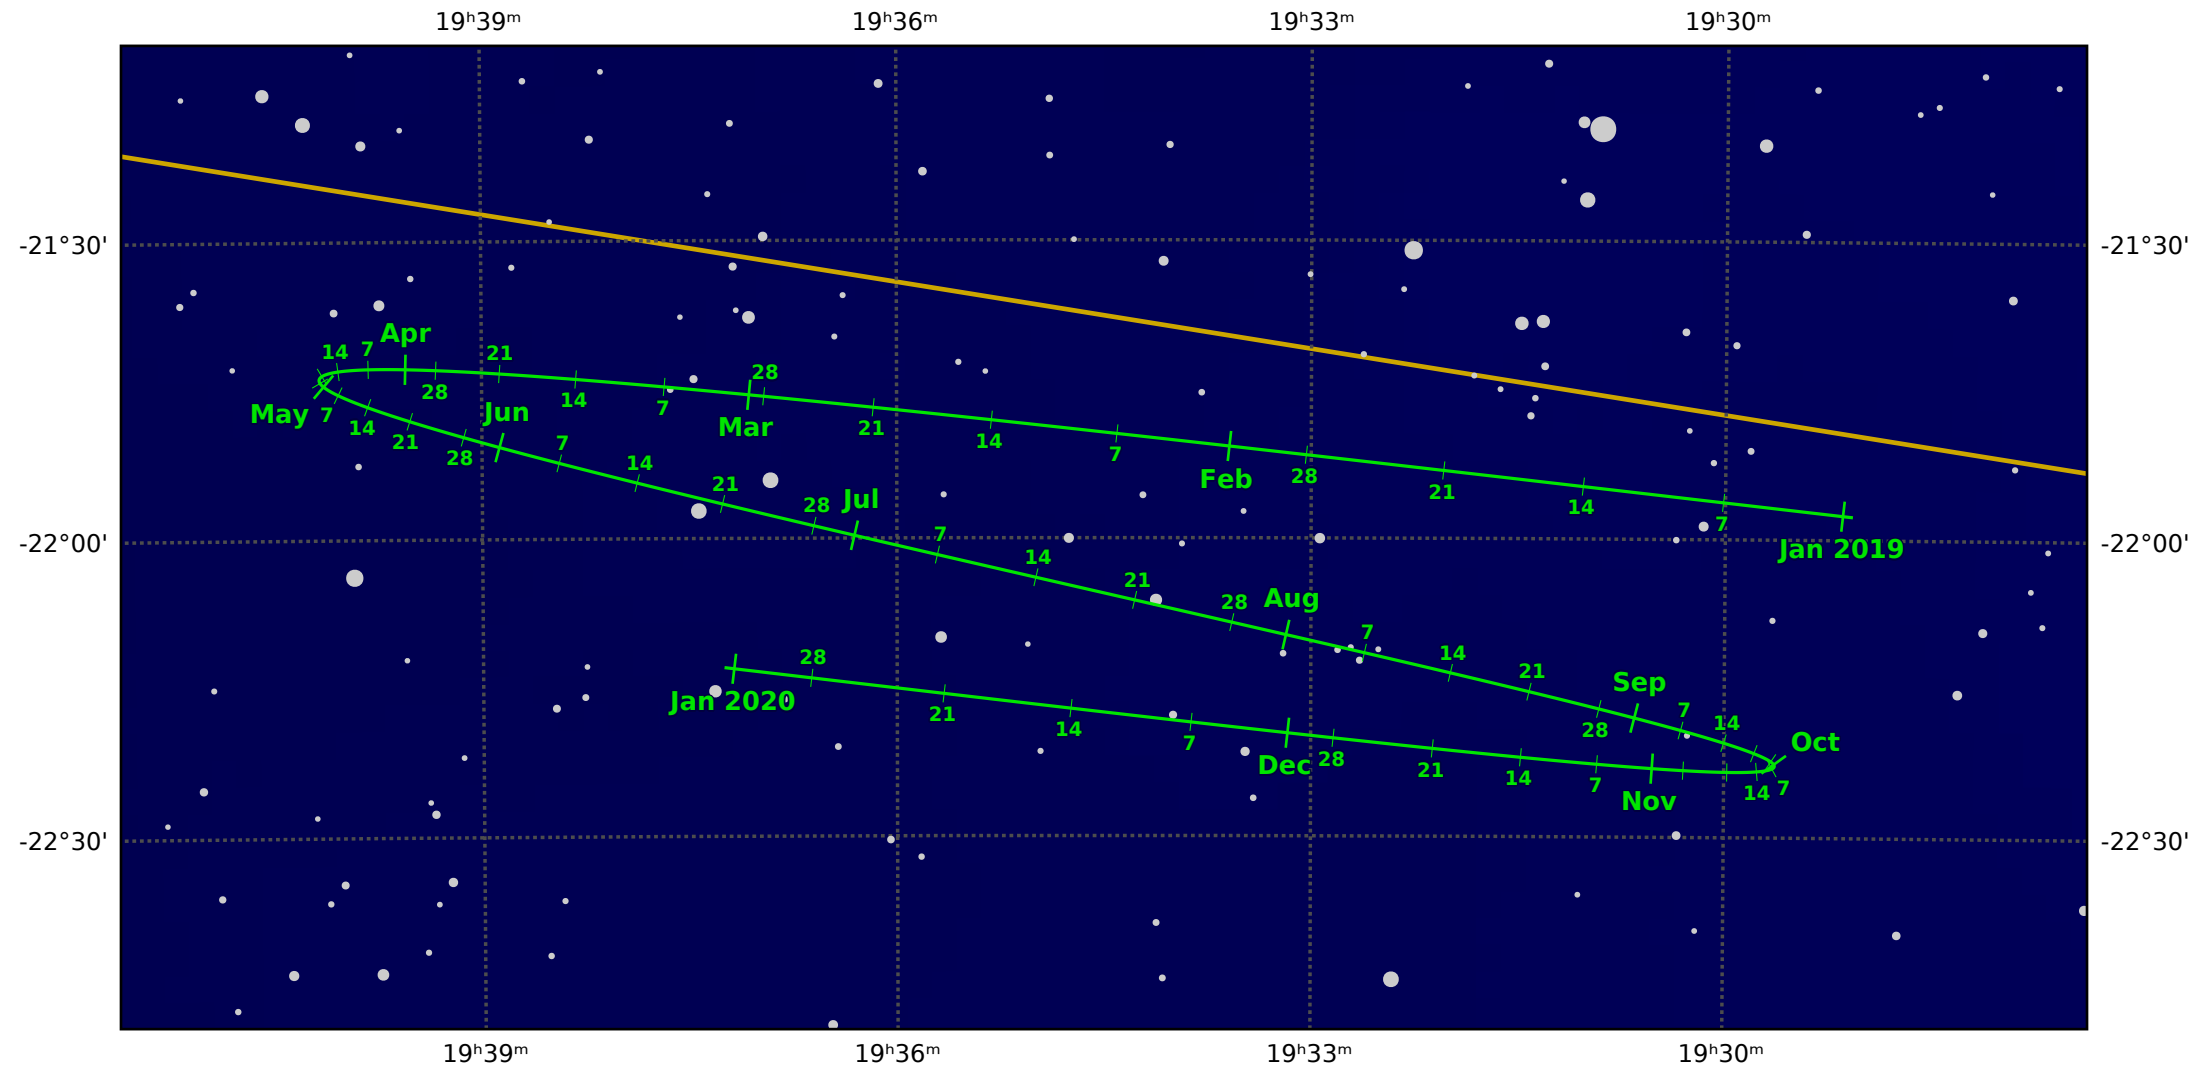

The path of Pluto in 2019

© Dominic Ford 2011-2021. Downloaded from <https://in-the-sky.org>

Magnitude scale: •11.0 •10.5 •10.0 •9.5 •9.0 •8.5 •8.0 ●7.5 ●7.0 ●6.5 ●6.0

— Ecliptic Plane — Galactic Plane