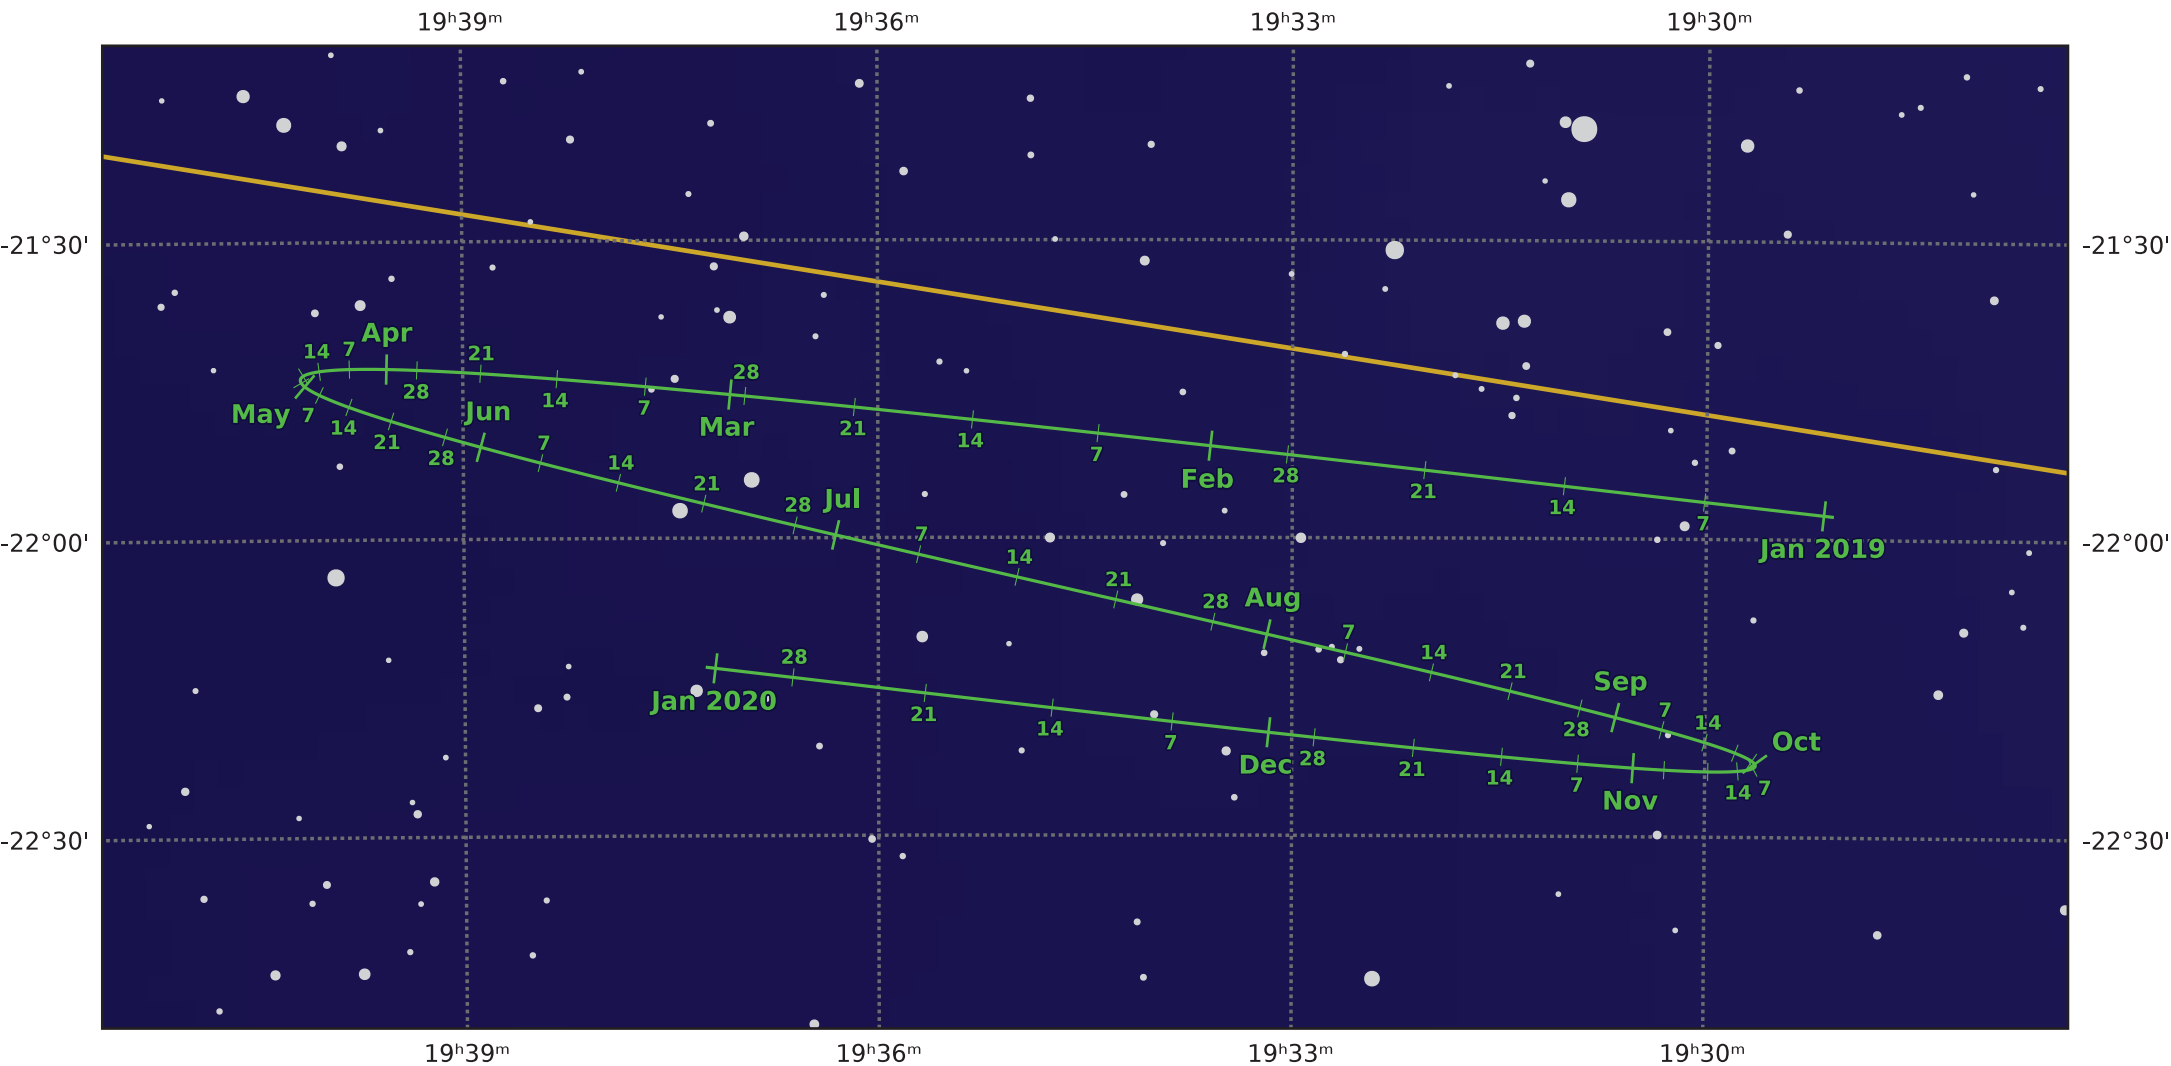

The path of Pluto in 2019

© Dominic Ford 2011-2021. Downloaded from <https://in-the-sky.org>

Magnitude scale: •11.0 •10.5 •10.0 •9.5 •9.0 •8.5 •8.0 •7.5 ●7.0 ●6.5 ●6.0

— Ecliptic Plane — Galactic Plane