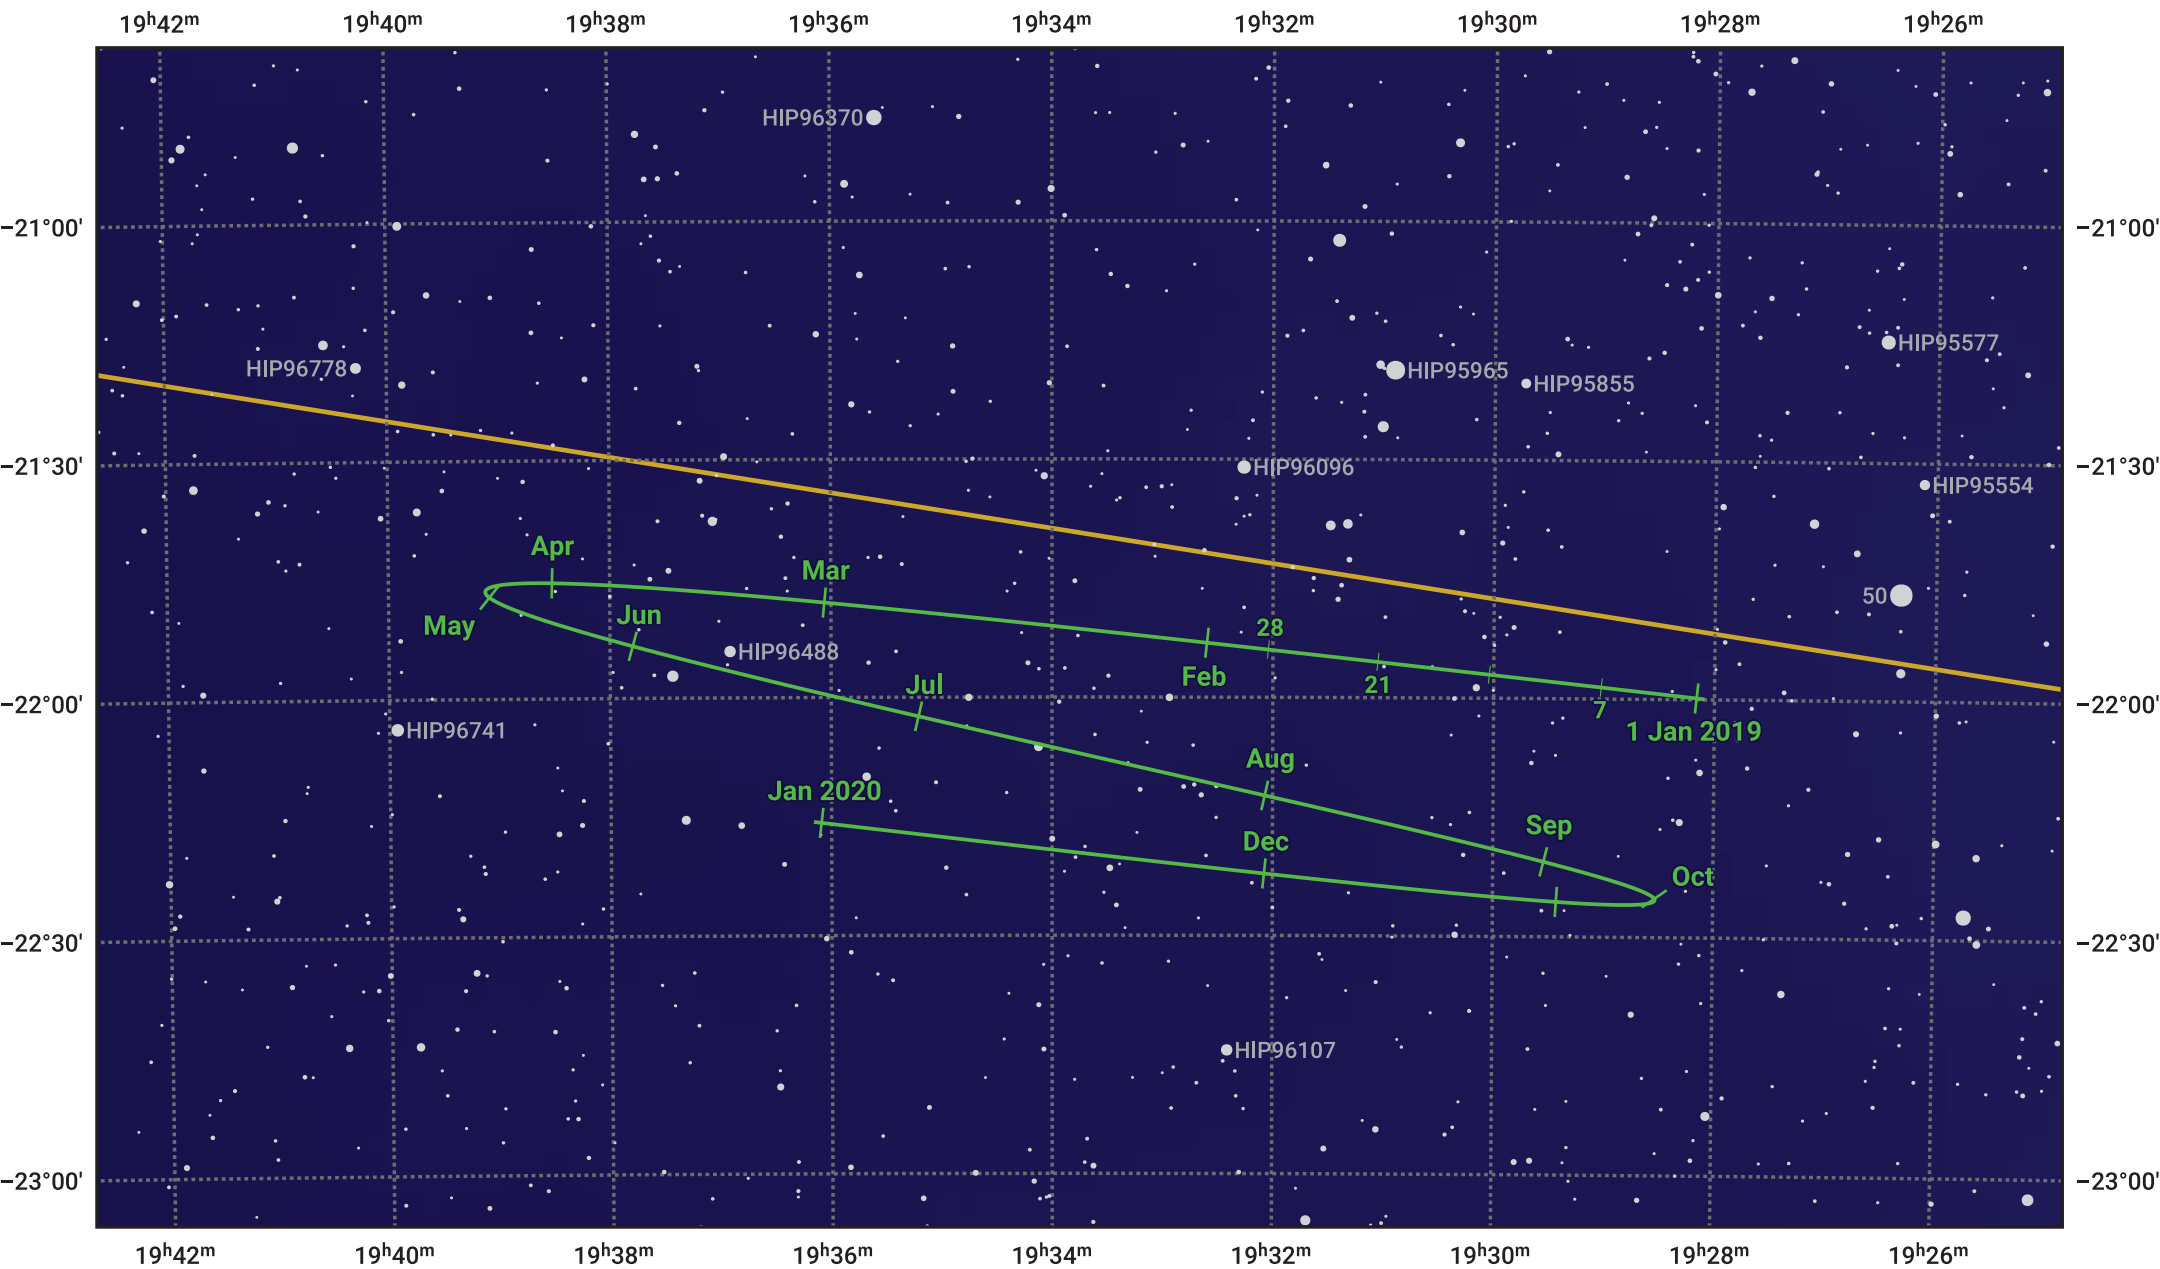

# The path of Pluto in 2019

© Dominic Ford 2011–2024. Date markers placed at midnight UTC. Downloaded from <https://in-the-sky.org>

Magnitude scale: 12.0 11.0 10.0 9.0 8.0 7.0 6.0 5.0

— Ecliptic Plane

- Galaxy
- Bright nebula
- Open cluster
- Globular cluster