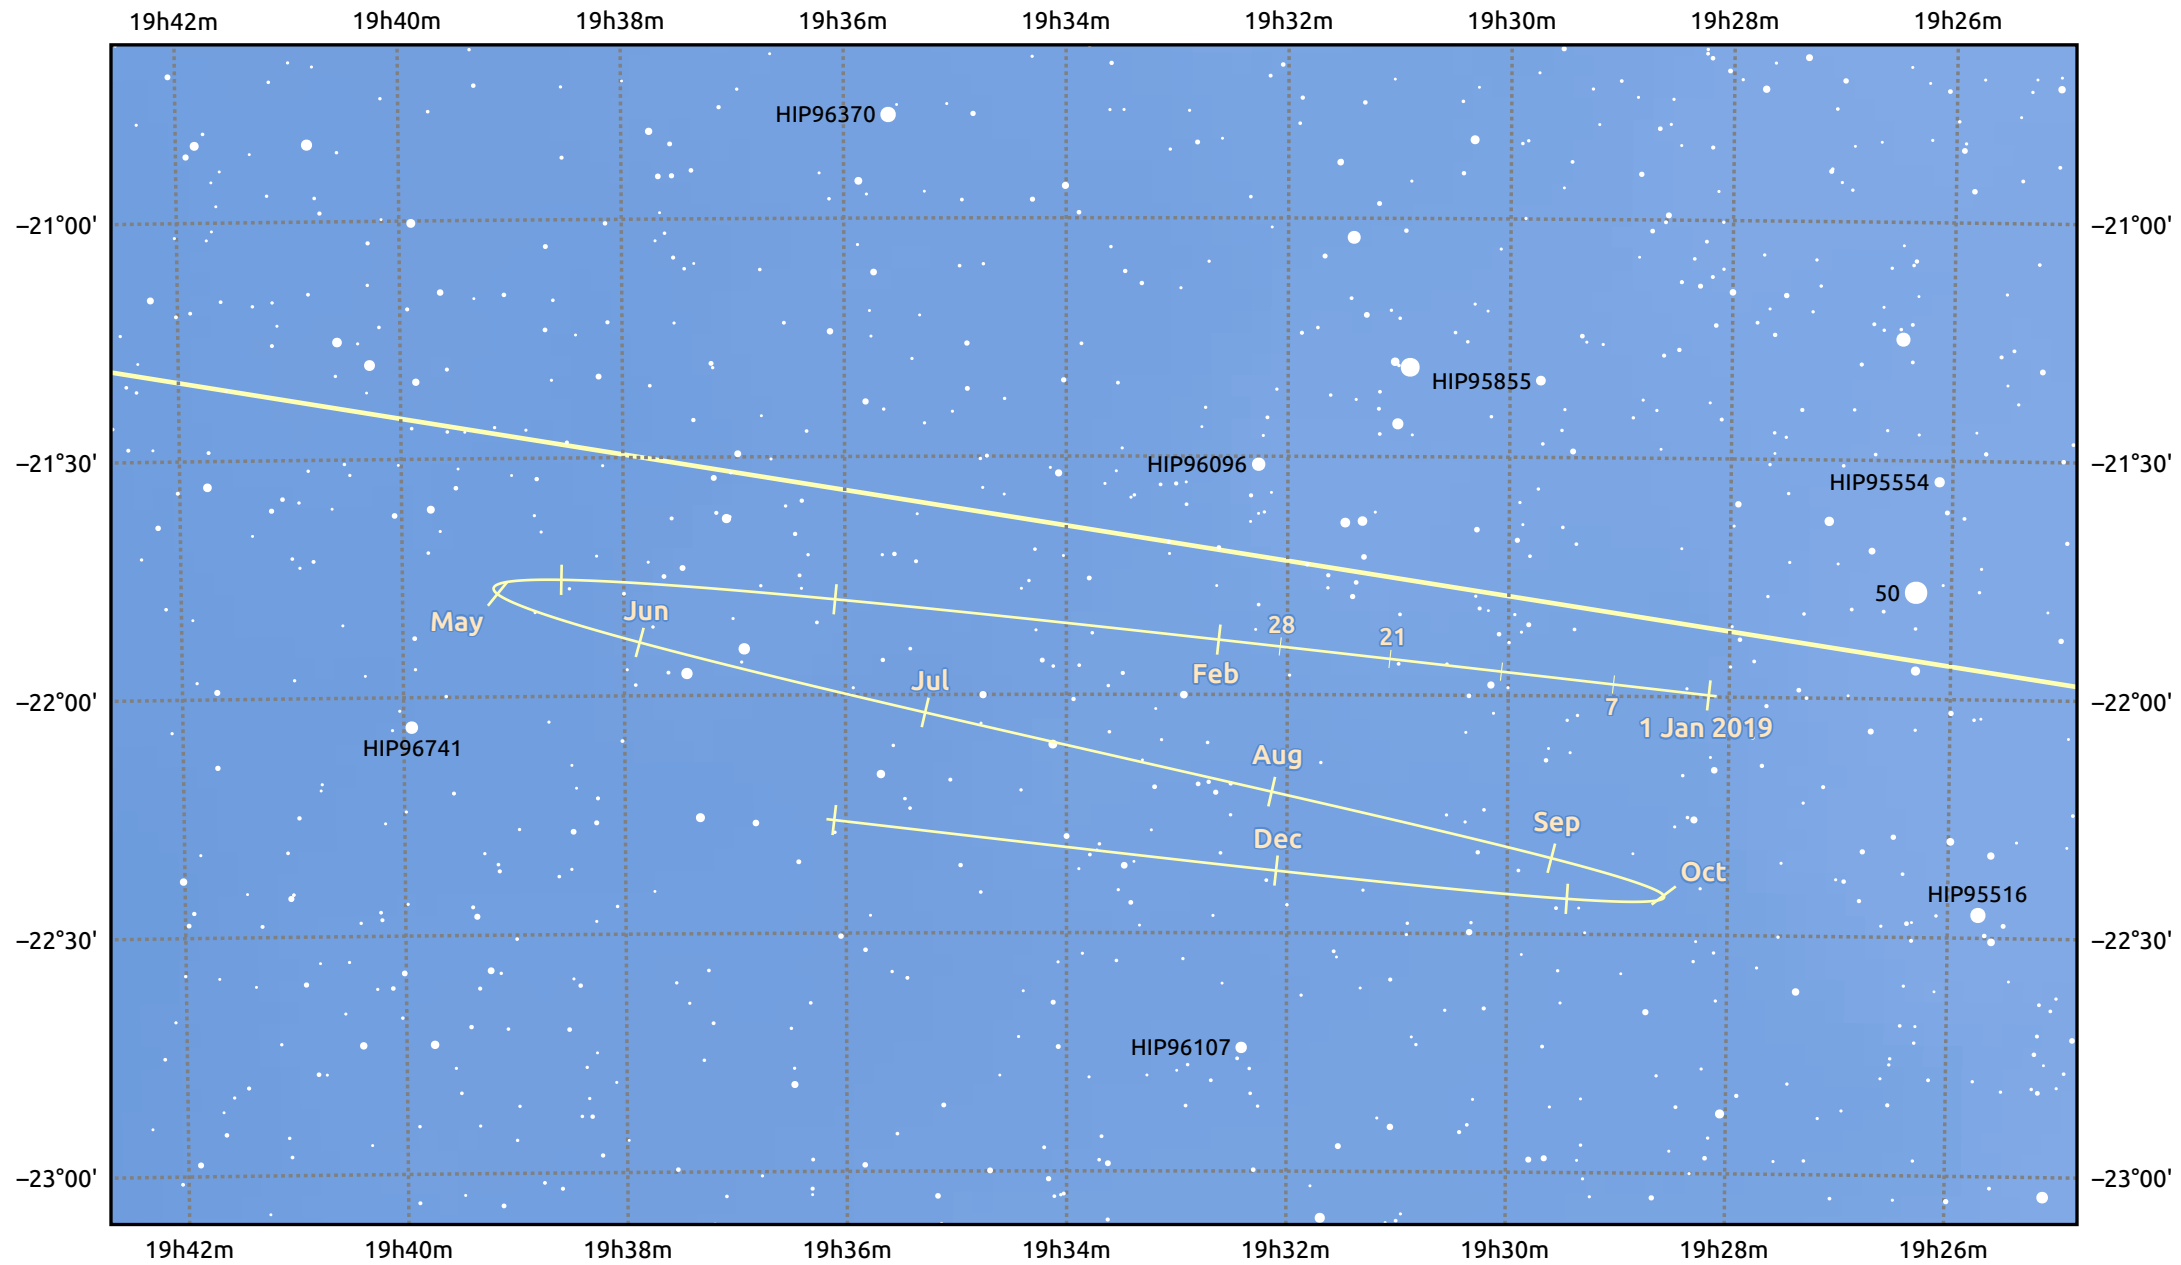

The path of Pluto in 2019

© Dominic Ford 2011–2025. Date markers placed at midnight UTC. Downloaded from <https://in-the-sky.org>

Magnitude scale: · 12.0 · 11.0 · 10.0 · 9.0 · 8.0 · 7.0 · 6.0 · 5.0

— Ecliptic Plane

- Galaxy
- Bright nebula
- Open cluster
- Globular cluster
- Planetary nebula

Date	Mag
2019 Jan 1	14.9
2019 Apr 1	15.0
2019 Jul 1	14.8
2019 Oct 1	15.0
2020 Jan 1	14.9