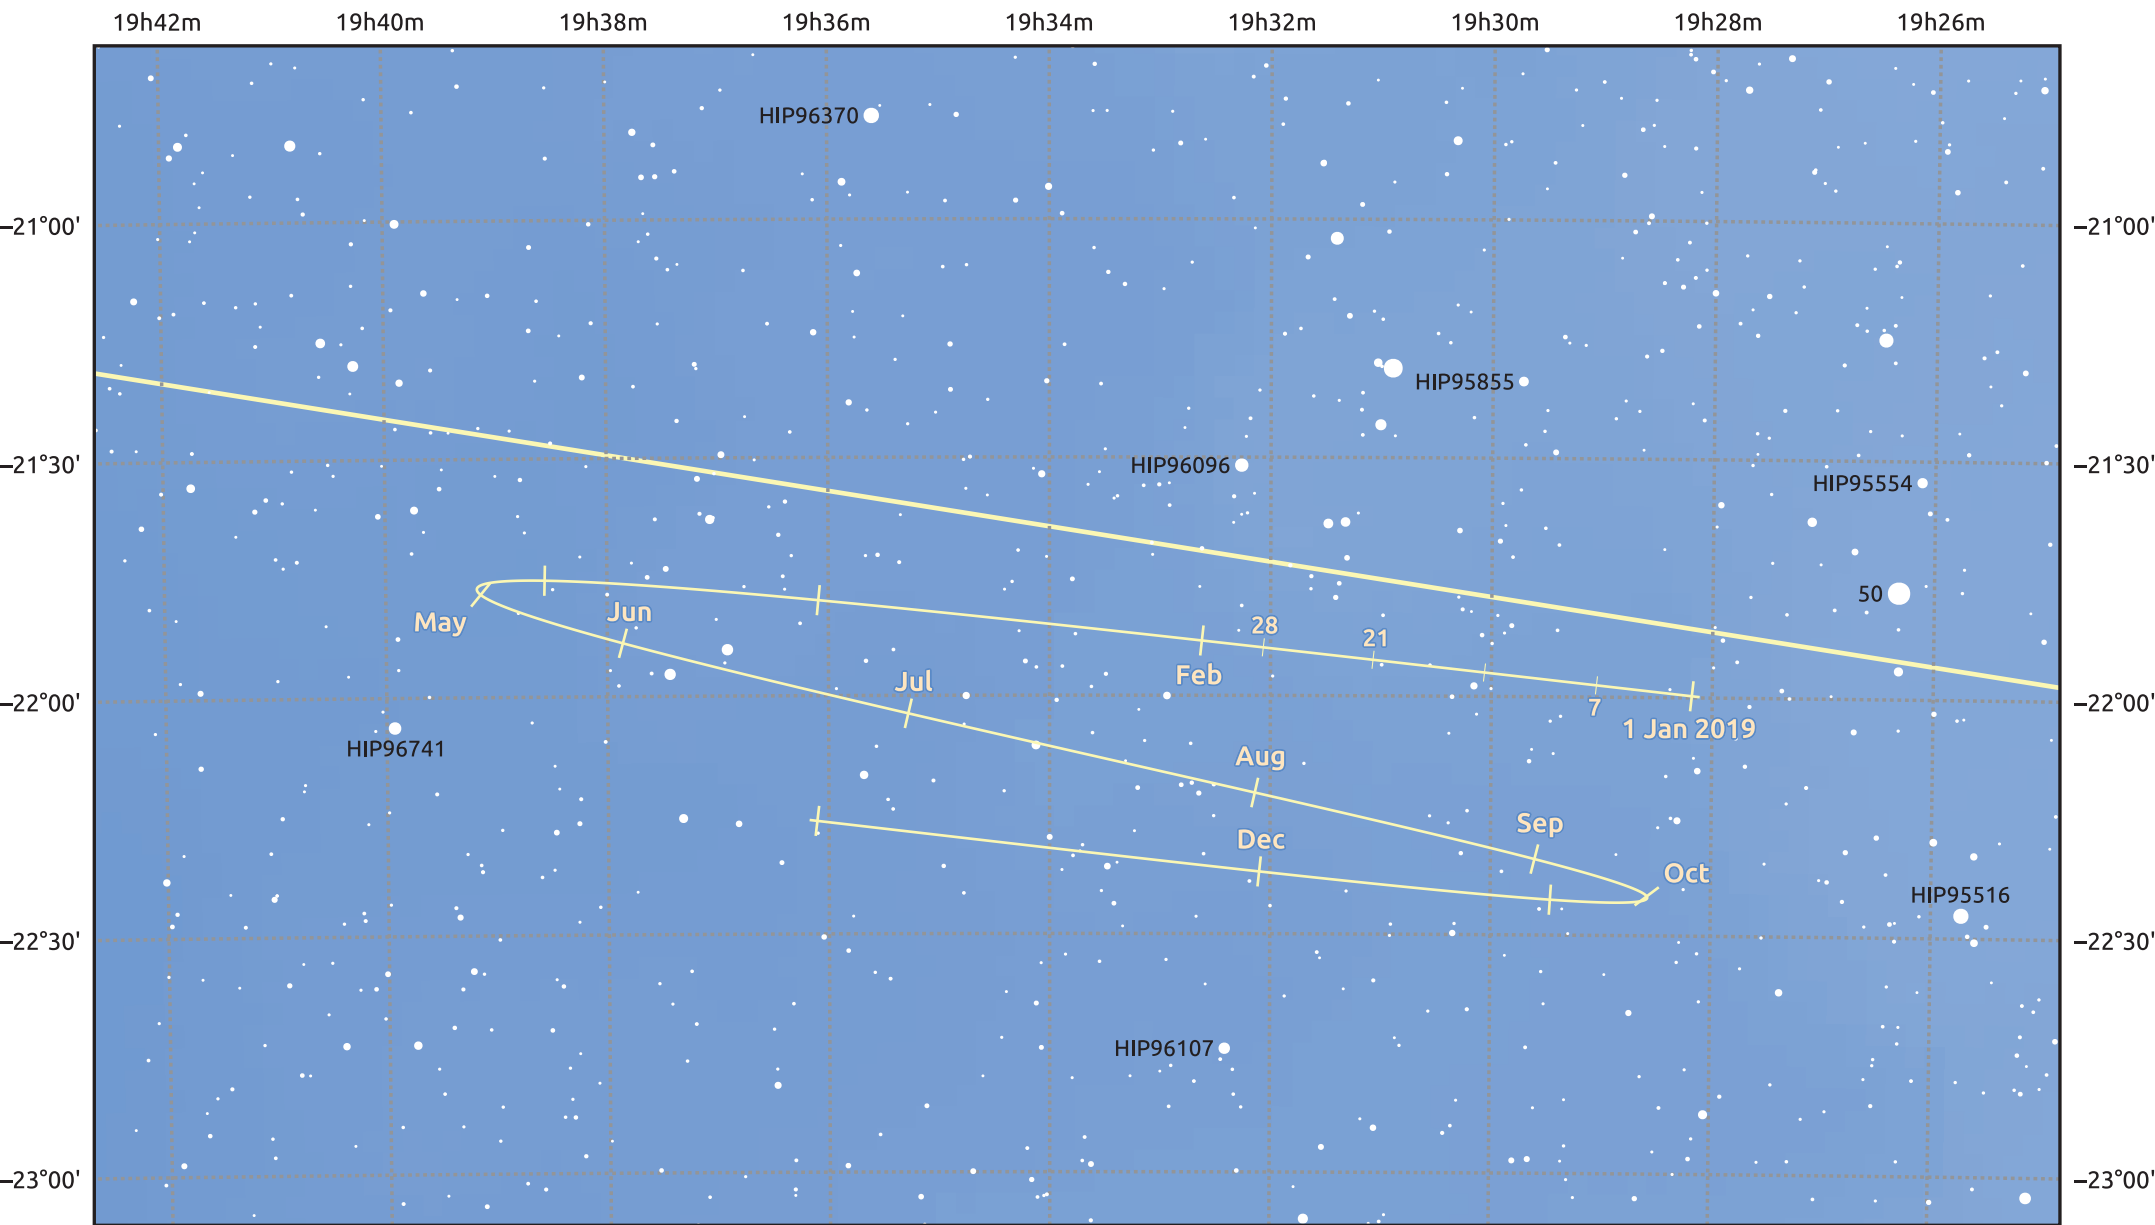

# The path of Pluto in 2019

© Dominic Ford 2011–2025. Date markers placed at midnight UTC. Downloaded from <https://in-the-sky.org>

Magnitude scale: 12.0 11.0 10.0 9.0 8.0 7.0 6.0 5.0

— Ecliptic Plane

Galaxy    Bright nebula    Open cluster    Globular cluster    Planetary nebula